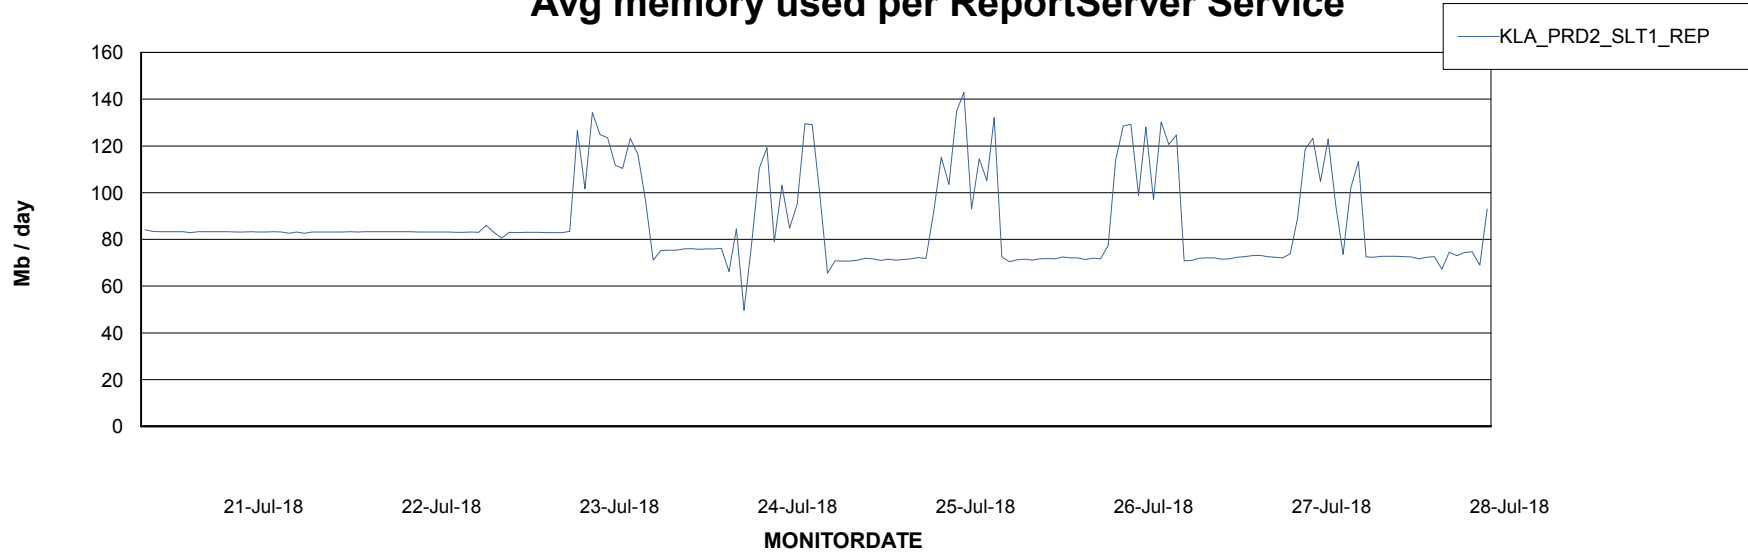

ABSSolute Application ReportServer Services

Avg memory used per ReportServer Service