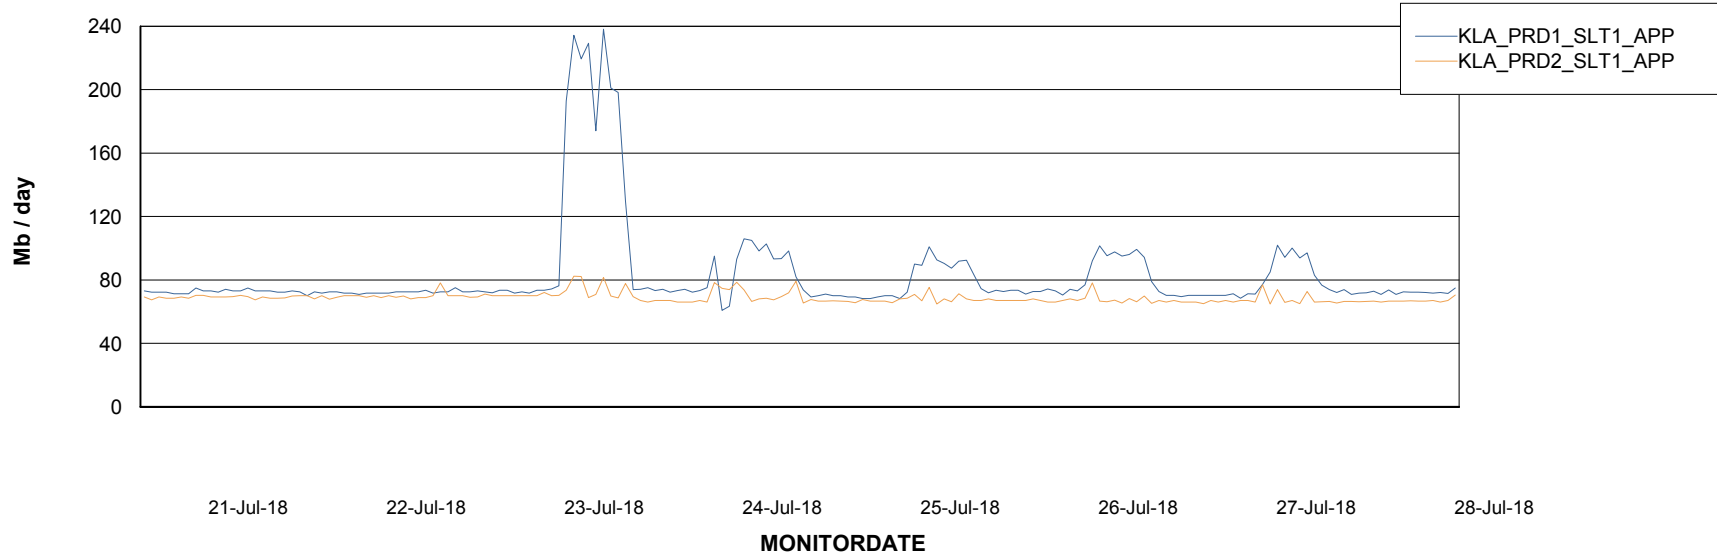

ABSSolute Application Server Services

Avg memory used per ABS Server Service