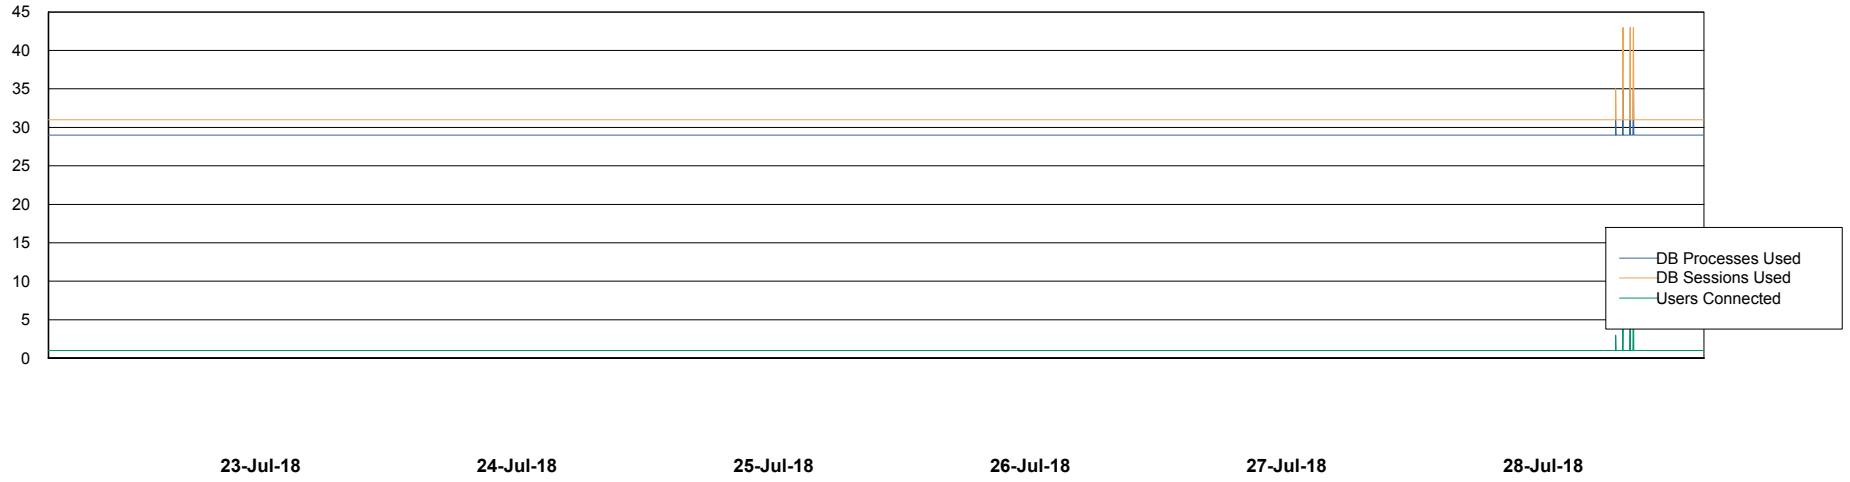

Database Performance KLADB_Standby