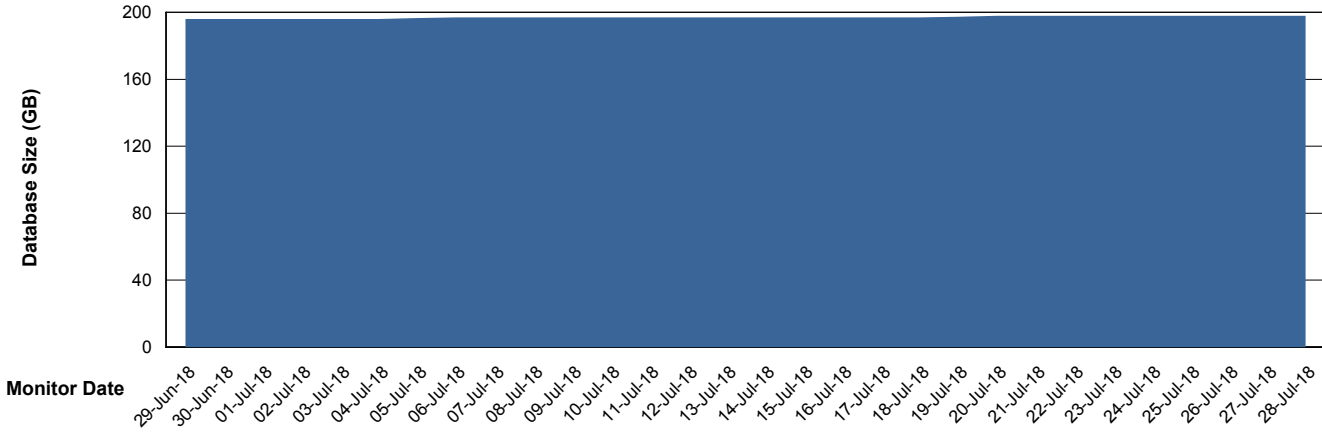

Weekly SLA Customer Report

Customer FIS_Production
Database ID 46

Database Performance FISDB_Production

Weekly SLA Customer Report

Customer FIS_Production
Database ID 46

Database Performance FISDB_Standby

Weekly SLA Customer Report

Customer FIS_Production
 Database ID 46

DATABASE SIZE FISDB_Production

Database growth over last month

Database Tablespace FISDB_Production

Date	Tablespace Name	Filesize (Gb)	Usedsize (Gb)	Percentage free
28-Jul-18	ABSDATA	98	81	17
	INDX	131	111	15
27-Jul-18	ABSDATA	98	81	17
	INDX	131	111	15
26-Jul-18	ABSDATA	98	81	17
	INDX	131	111	15
25-Jul-18	ABSDATA	98	81	17
	INDX	131	111	15
24-Jul-18	ABSDATA	98	81	17
	INDX	131	111	15
23-Jul-18	ABSDATA	98	81	17
	INDX	131	111	15
22-Jul-18	ABSDATA	98	80	18
	INDX	131	111	15