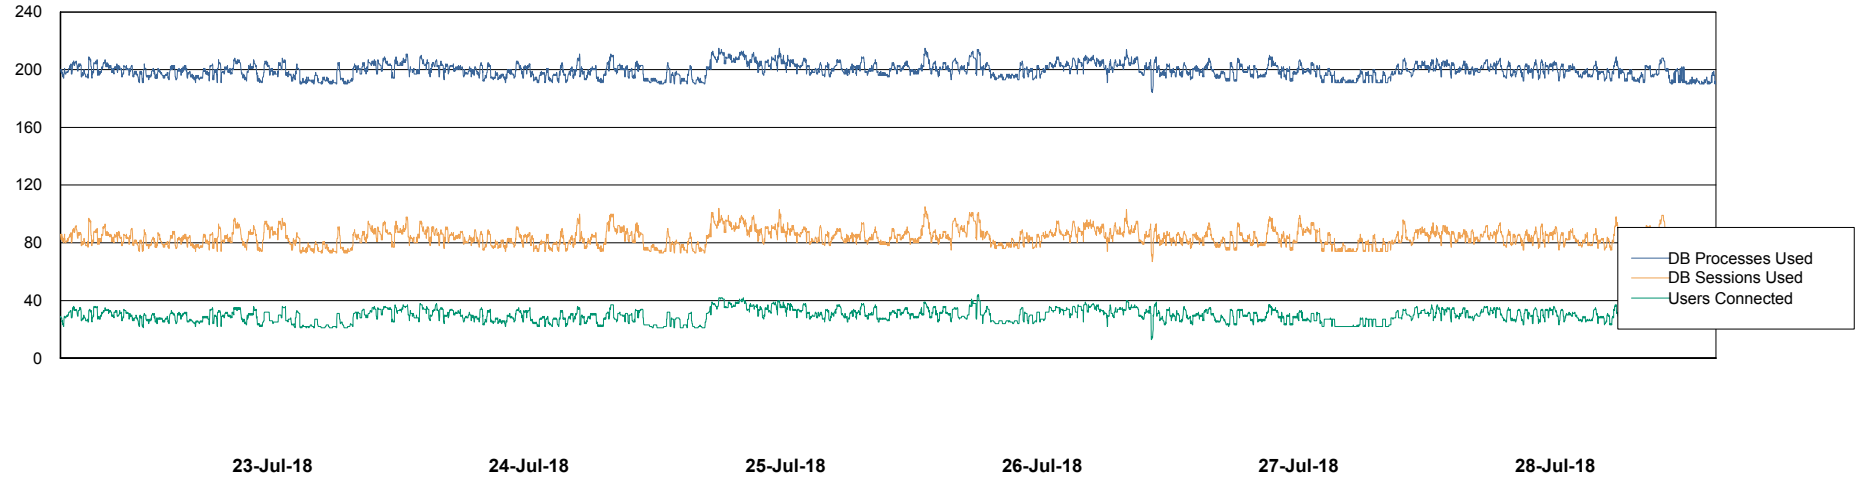

Database Performance ECLDB_Production