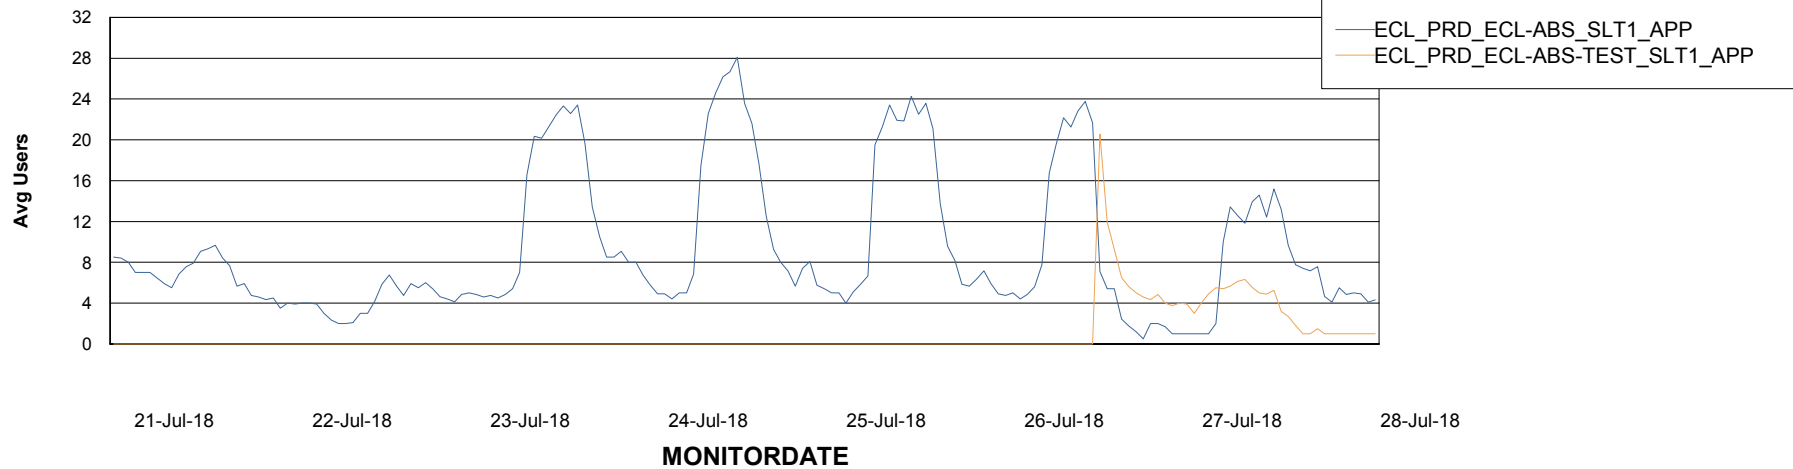

Avg users per day per ABS server