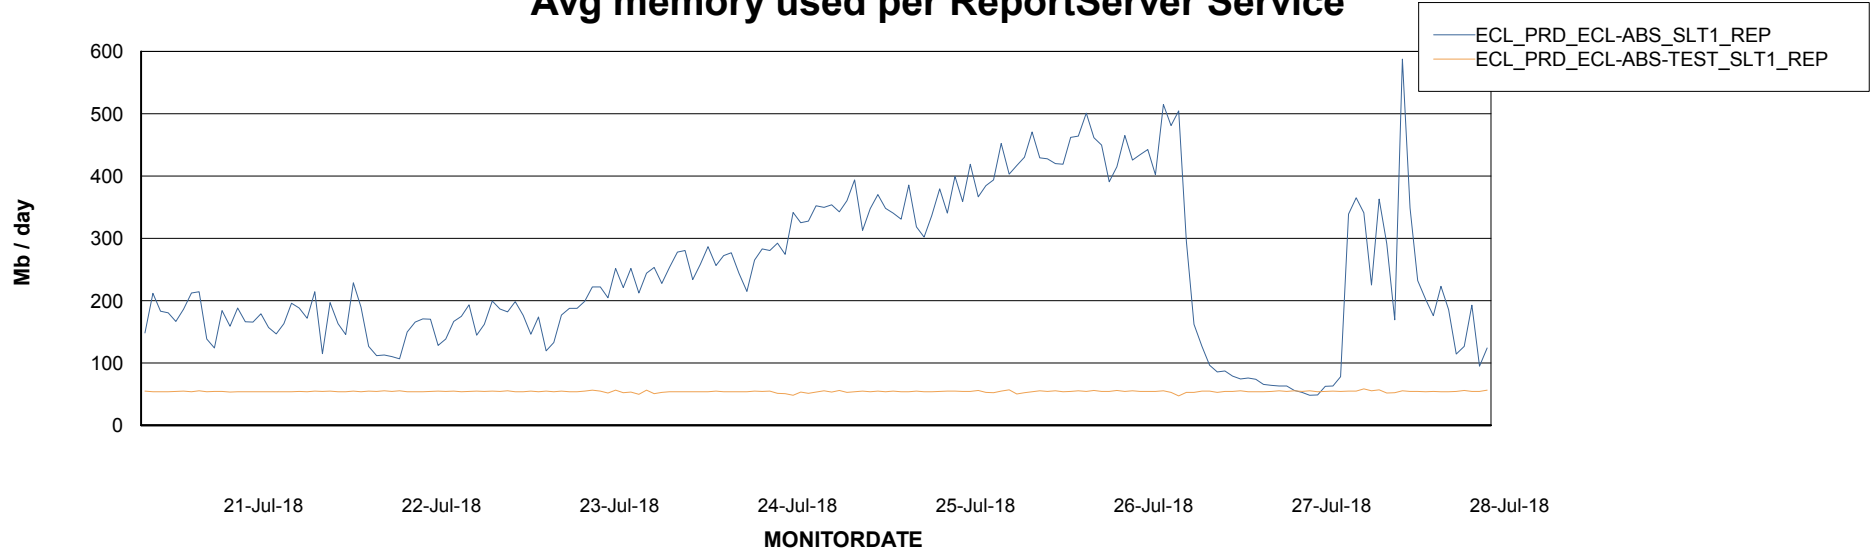

ABSSolute Application ReportServer Services

Avg memory used per ReportServer Service