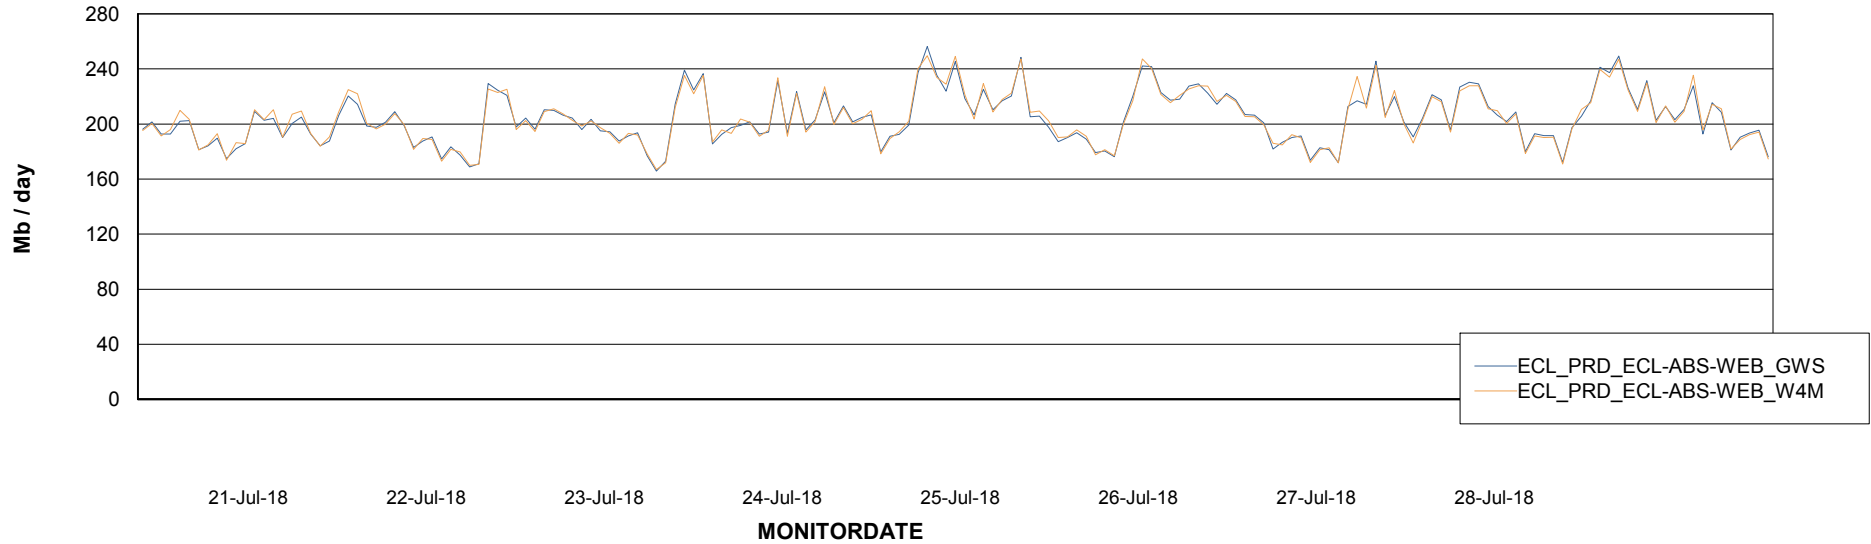

ABSSolute Web Component Services

Avg memory used per ABS Web component