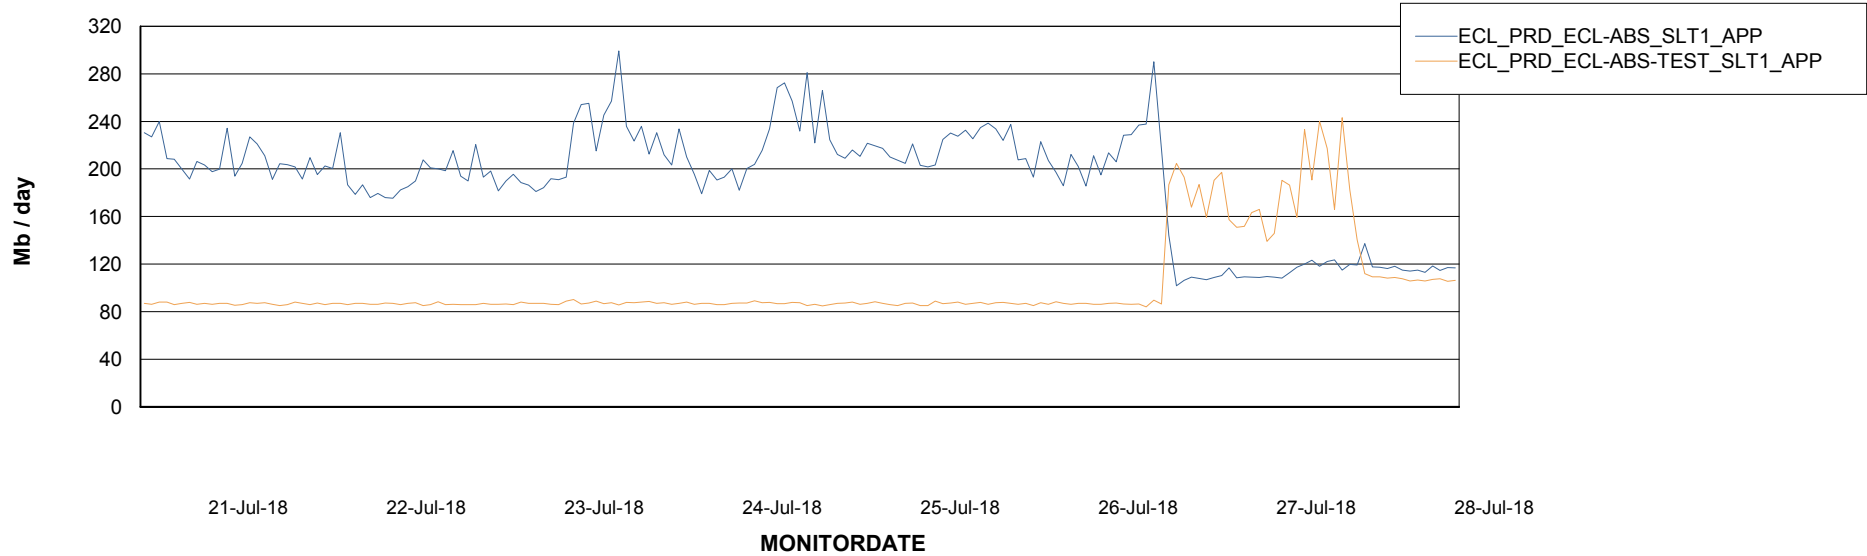

ABSSolute Application Server Services

Avg memory used per ABS Server Service