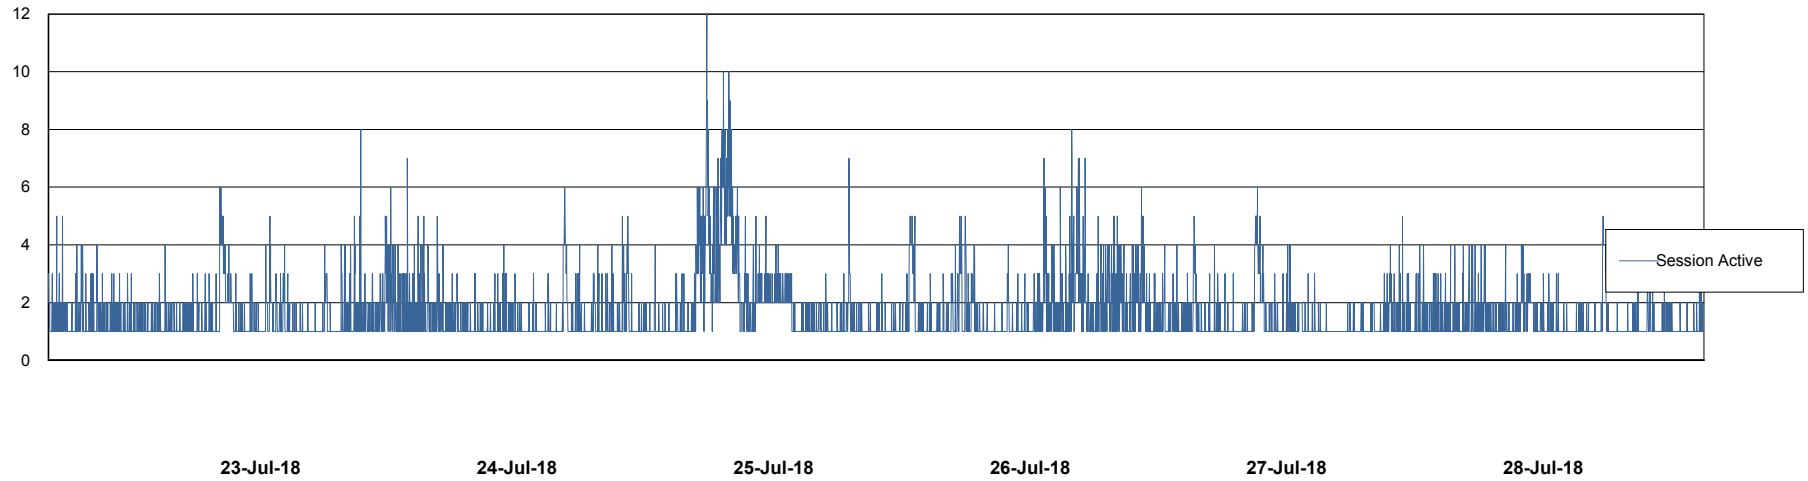

Database Performance ECLDB_Production