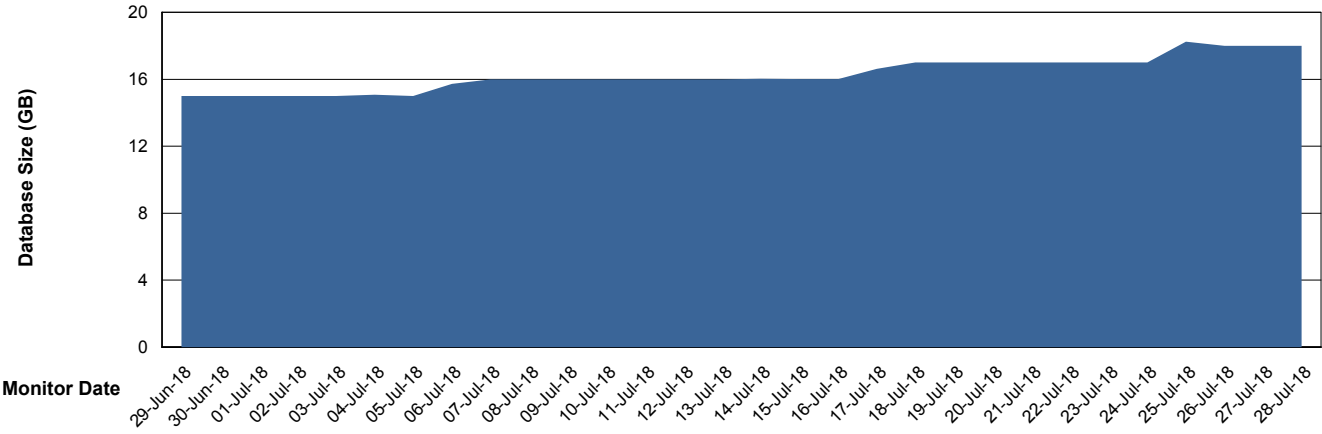

DATABASE SIZE CUS_ProdDB_Primary

Database growth over last month