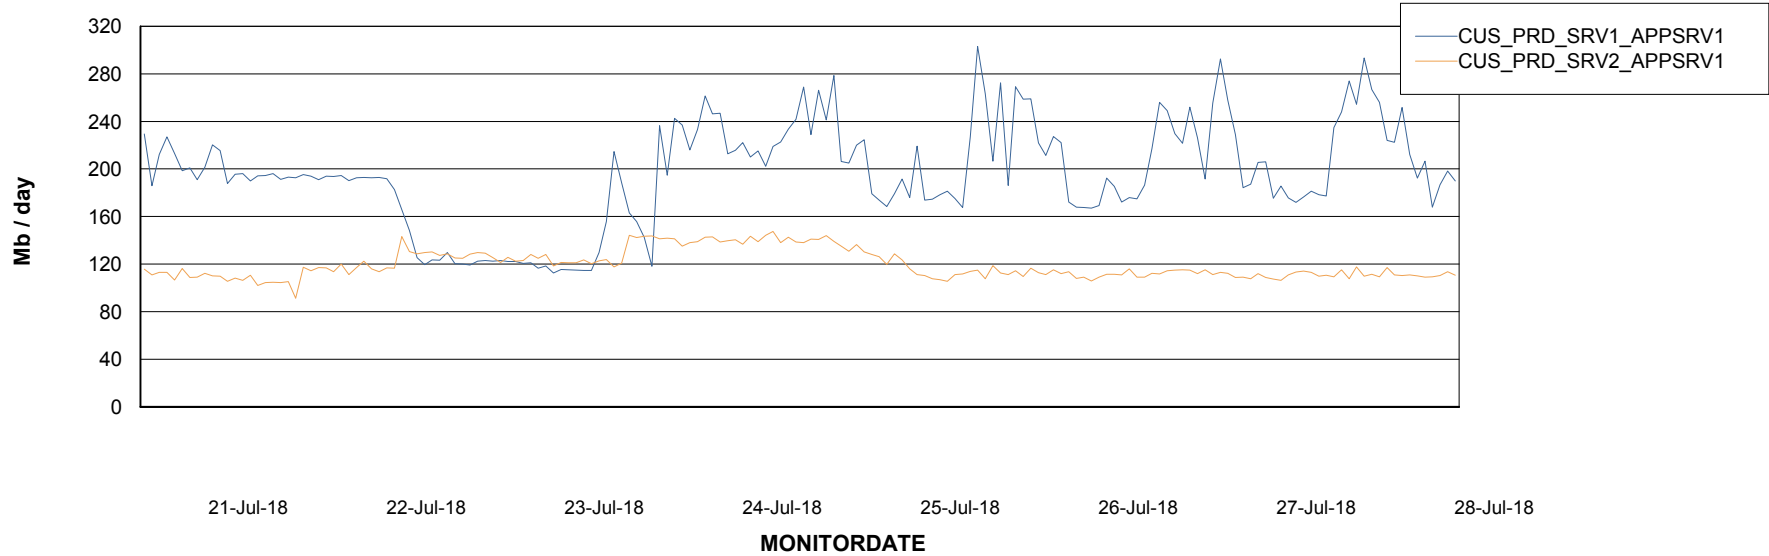

ABSSolute Application Server Services

Avg memory used per ABS Server Service