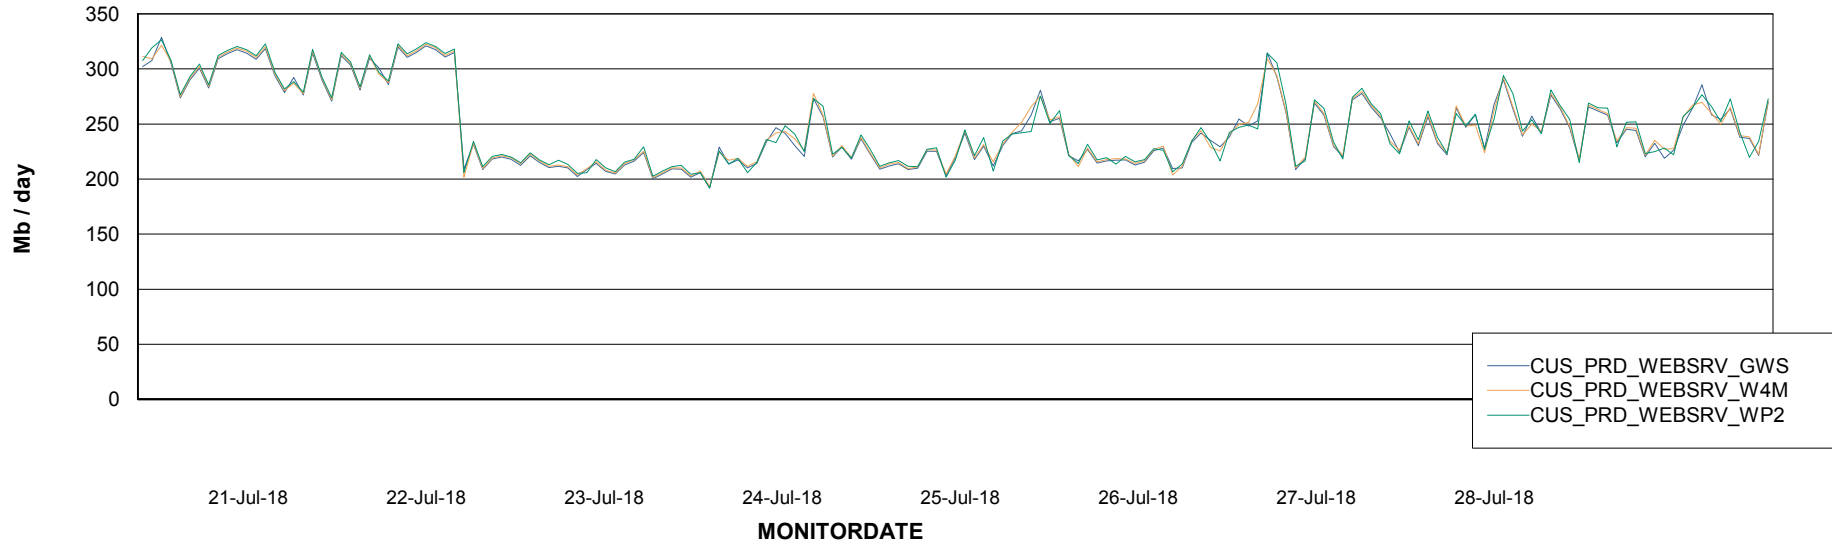

ABSSolute Web Component Services

Avg memory used per ABS Web component