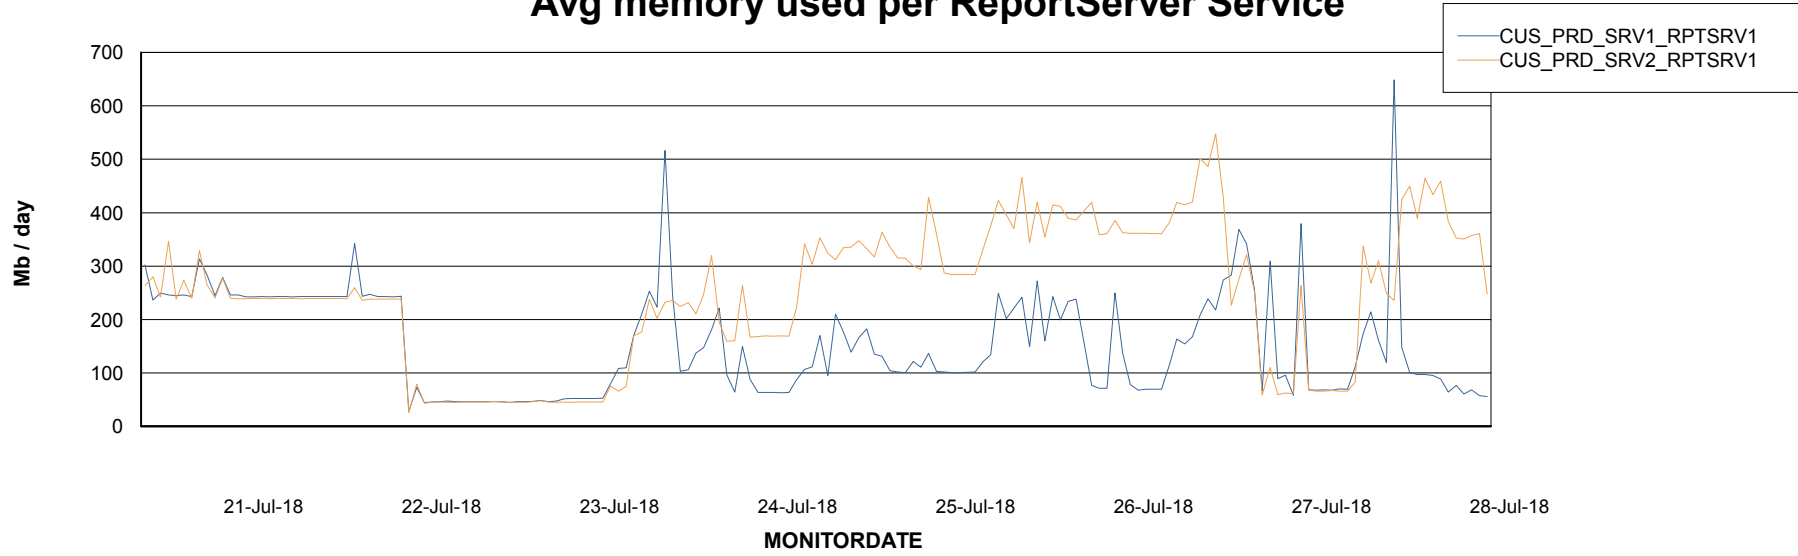

ABSSolute Web Component Services

Avg memory used per ReportServer Service