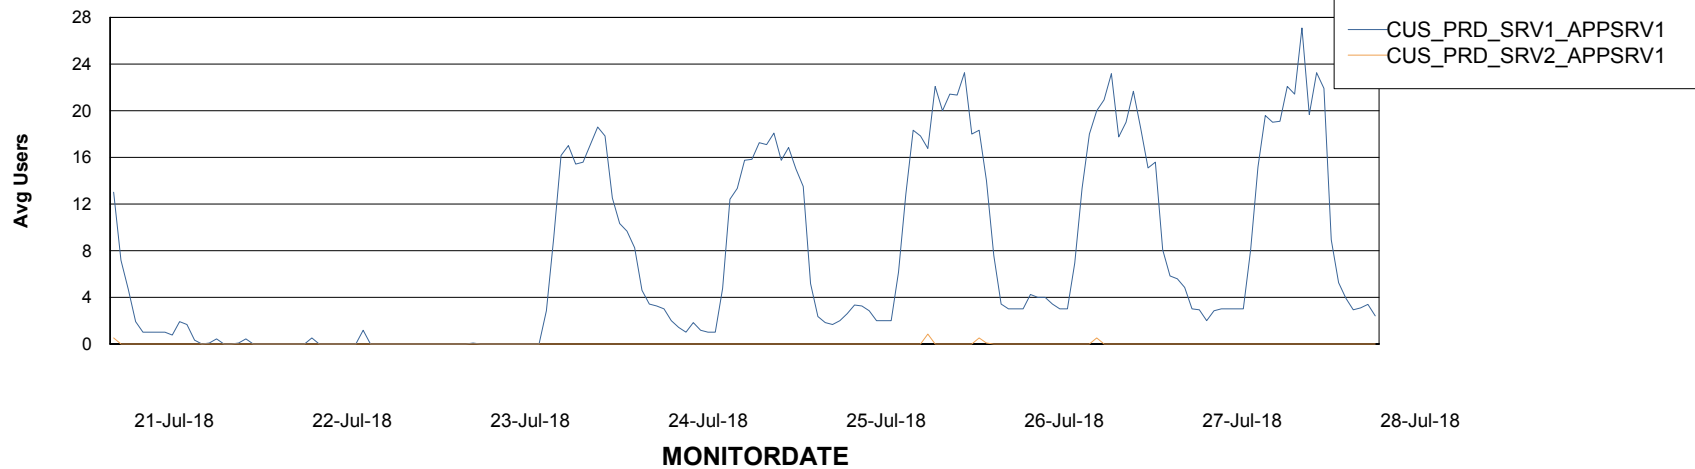

Avg users per day per ABS server