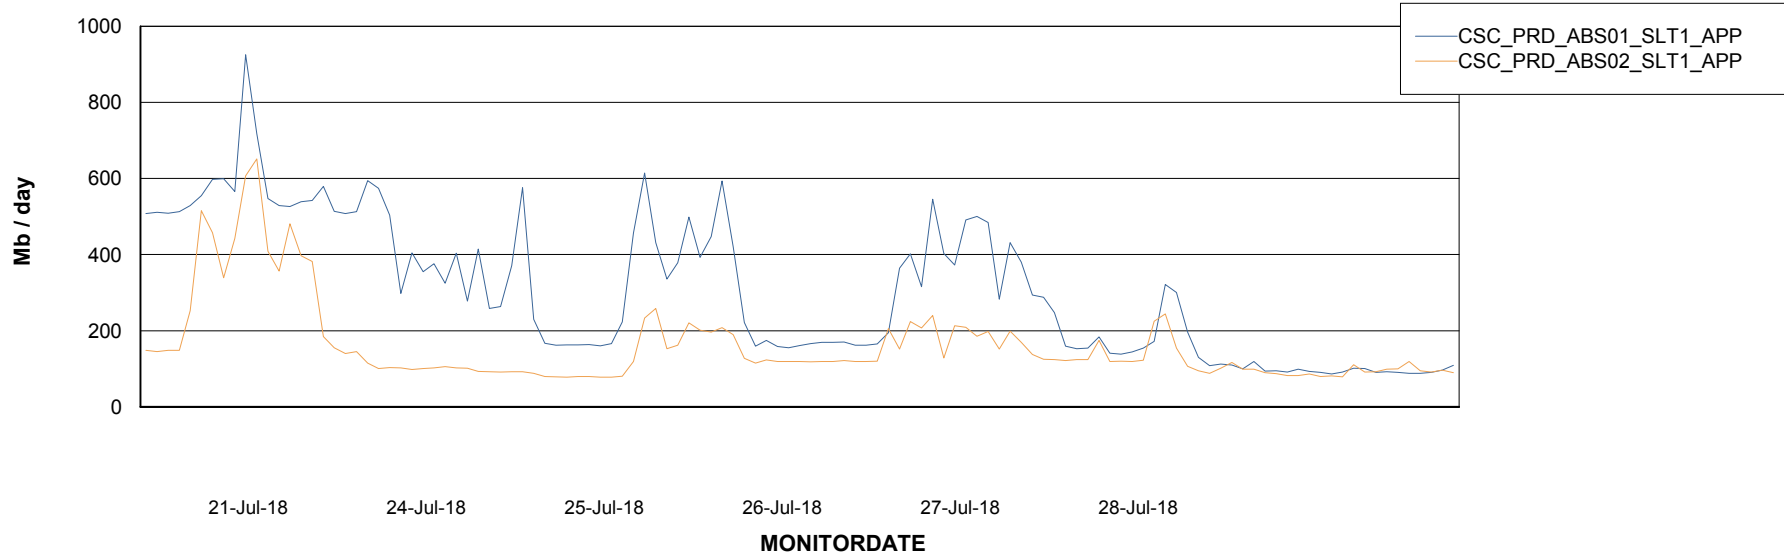

ABSSolute Application Server Services

Avg memory used per ABS Server Service