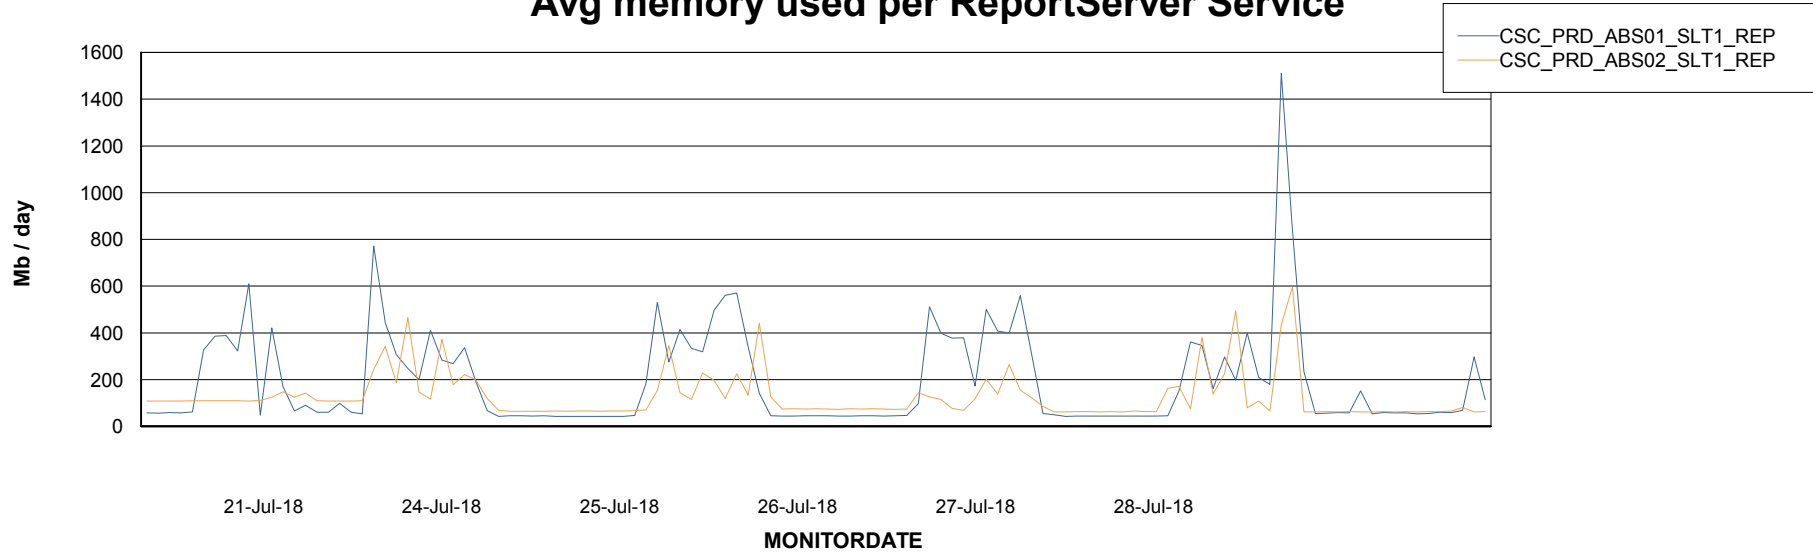

Avg memory used per ABS Server Service

Avg users per day per ABS server

Weekly SLA Customer Report

Customer CSC_Production
Database ID 50

ABSSolute Application ReportServer Services

Avg memory used per ReportServer Service