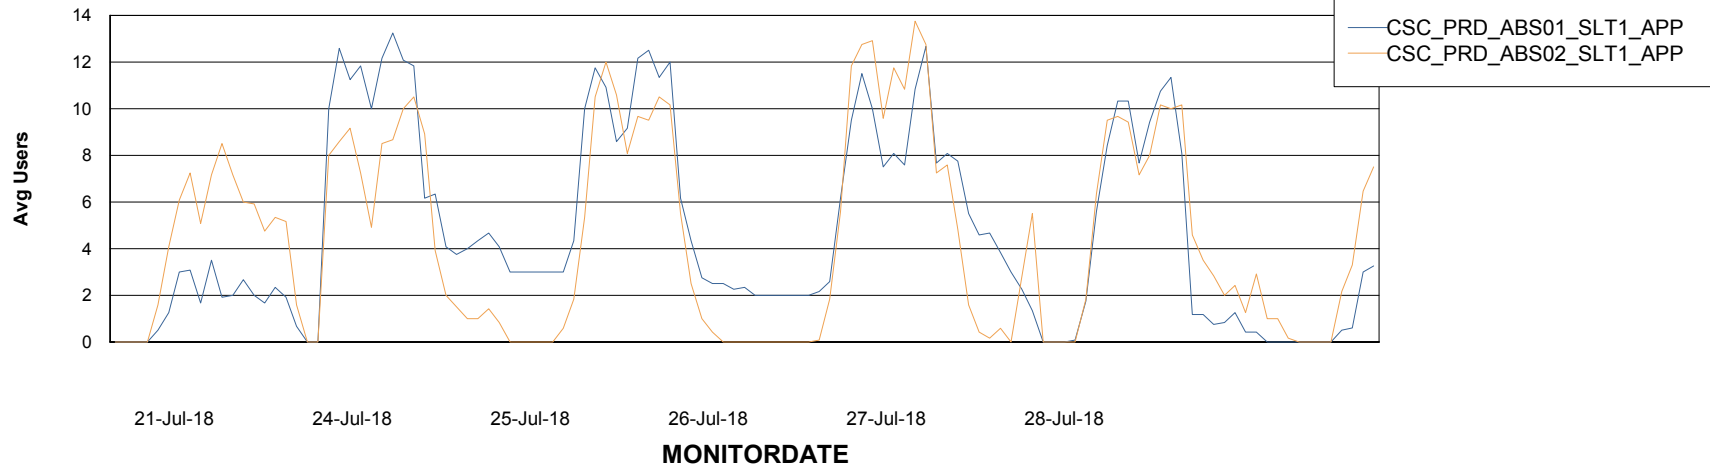

Avg users per day per ABS server