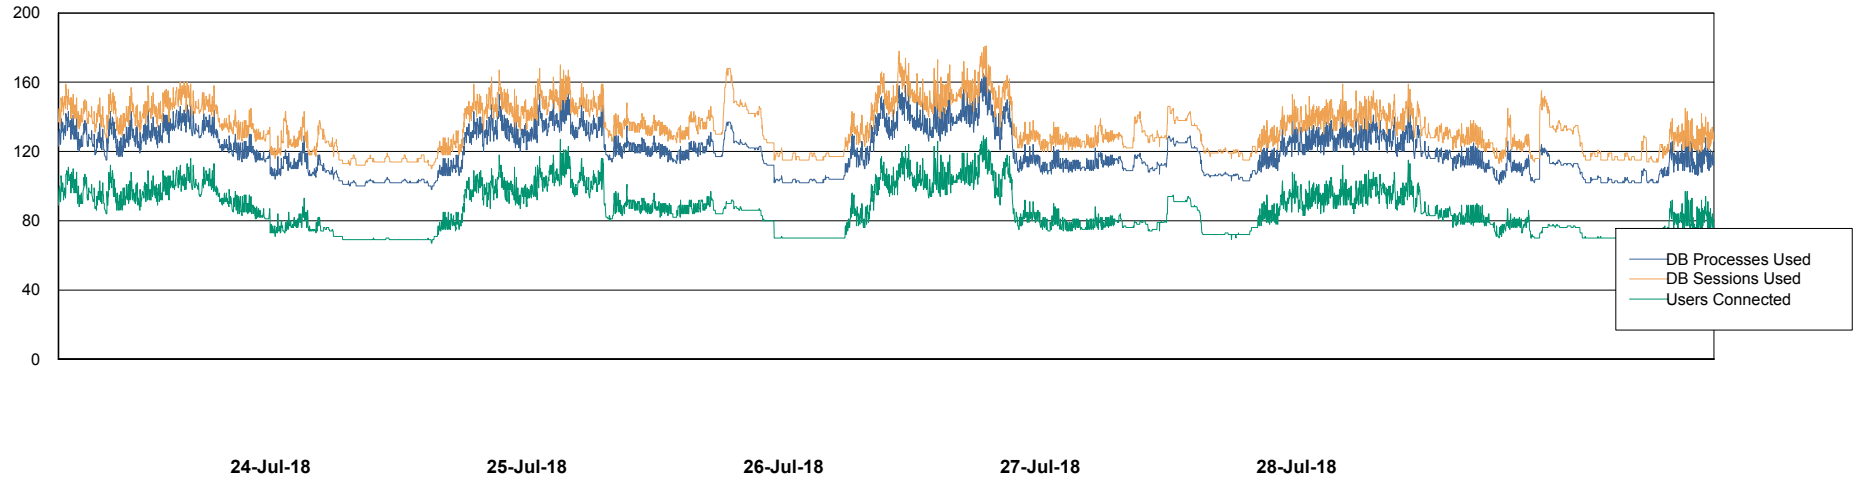

Database Performance CSCDB_Primary