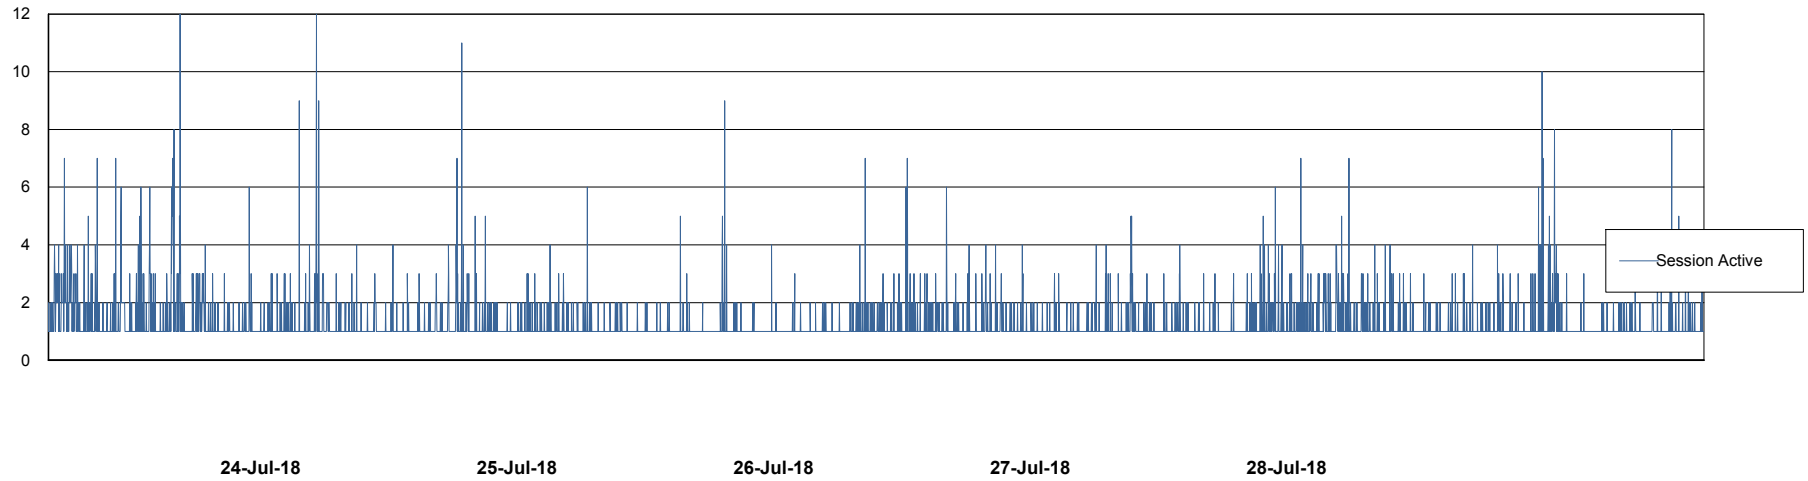

Weekly SLA Customer Report

Customer CSC_Production
Database ID 50

Database Performance CSCDB_Primary

Weekly SLA Customer Report

Customer CSC_Production
Database ID 50

Database Performance CSCDB_Standby

Weekly SLA Customer Report