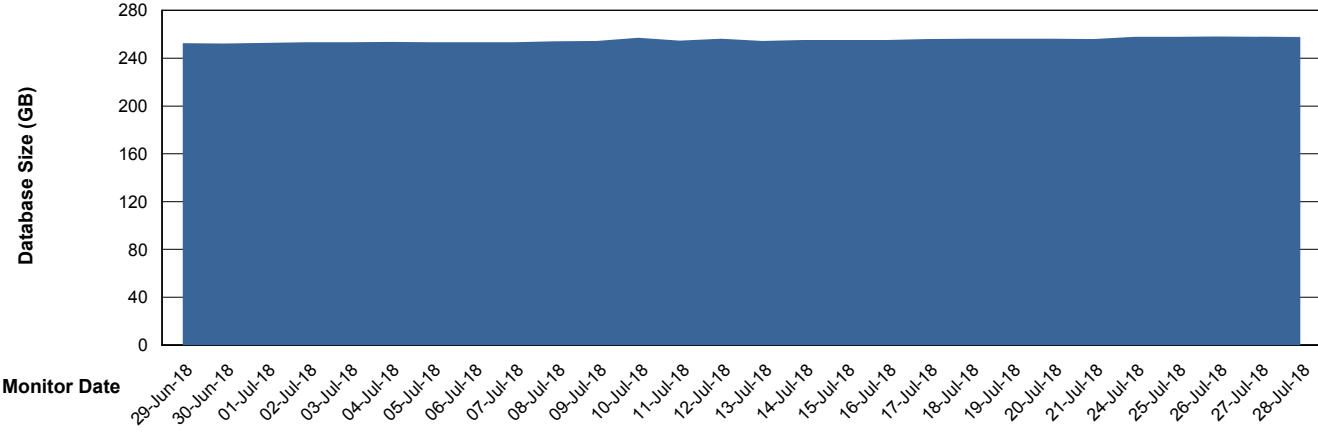

Weekly SLA Customer Report

Customer CSC_Production
Database ID 50

Harddisk Usage CSC_PRD_WEBSRV

		Total disk space on c: (Gb)
28-Jul-18	44	59
27-Jul-18	44	59
26-Jul-18	44	59
25-Jul-18	44	59
24-Jul-18	44	59
23-Jul-18	44	0
22-Jul-18	44	0

Weekly SLA Customer Report

Customer CSC_Production
Database ID 50

Database Performance CSCDB_Primary

Weekly SLA Customer Report

Customer CSC_Production
Database ID 50

Database Performance CSCDB_Standby

Weekly SLA Customer Report

Customer CSC_Production
 Database ID 50

DATABASE SIZE CSCDB_Primary

Database growth over last month

Database Tablespace CSCDB_Primary

Date	Tablespace Name	Filesize (Gb)	Usedsize (Gb)	Percentage free
28-Jul-18	ABSDATA	127	93	27
	INDX	188	162	14
27-Jul-18	ABSDATA	127	93	27
	INDX	188	162	14
26-Jul-18	ABSDATA	127	93	27
	INDX	188	162	14
25-Jul-18	ABSDATA	127	93	27
	INDX	188	162	14
24-Jul-18	ABSDATA	127	93	27
	INDX	188	162	14