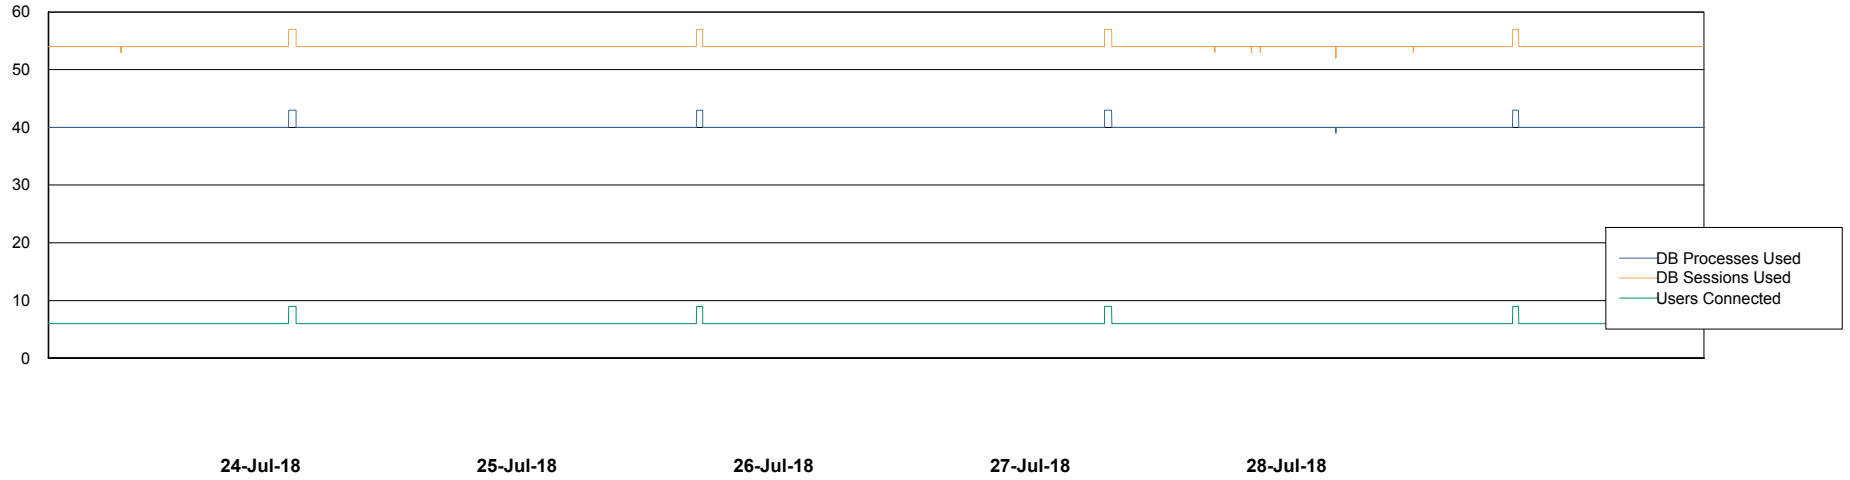

Weekly SLA Customer Report

Customer CSC_Production
Database ID 50

Database Performance CSCDB_Primary

Weekly SLA Customer Report

Customer CSC_Production
Database ID 50

Database Performance CSCDB_Standby

Weekly SLA Customer Report