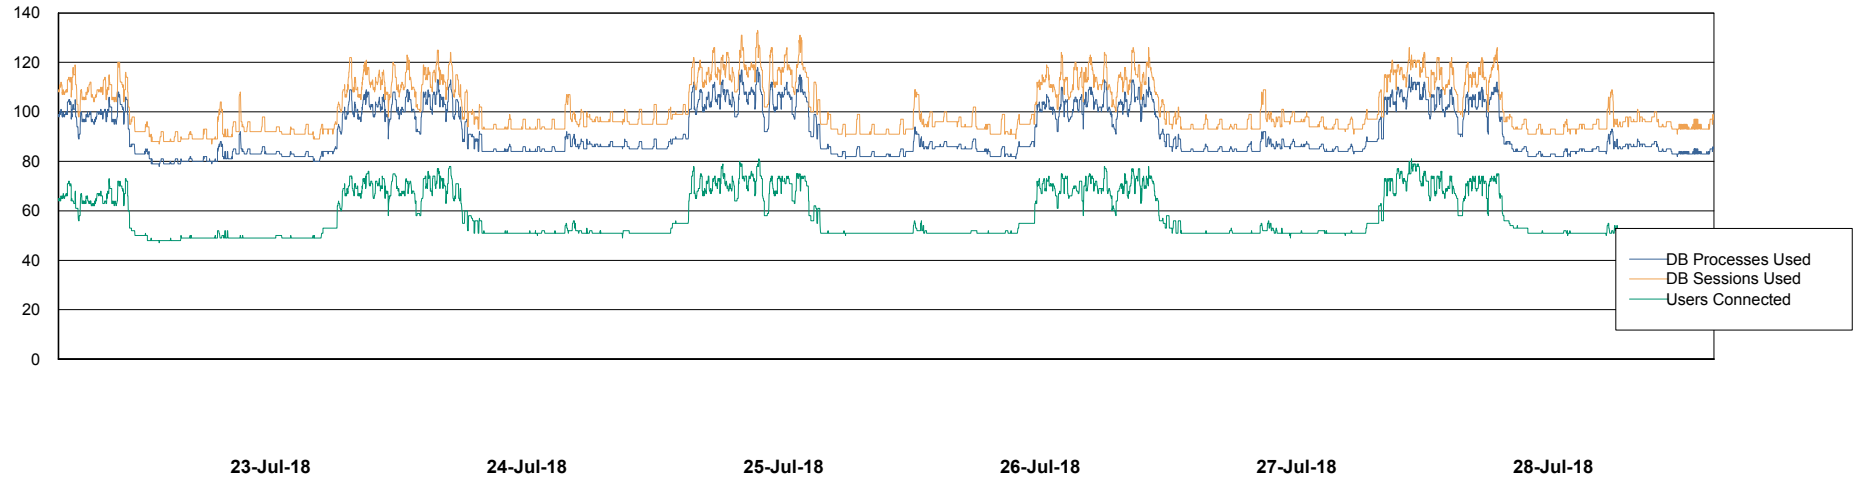

Database Performance CLODB_Production