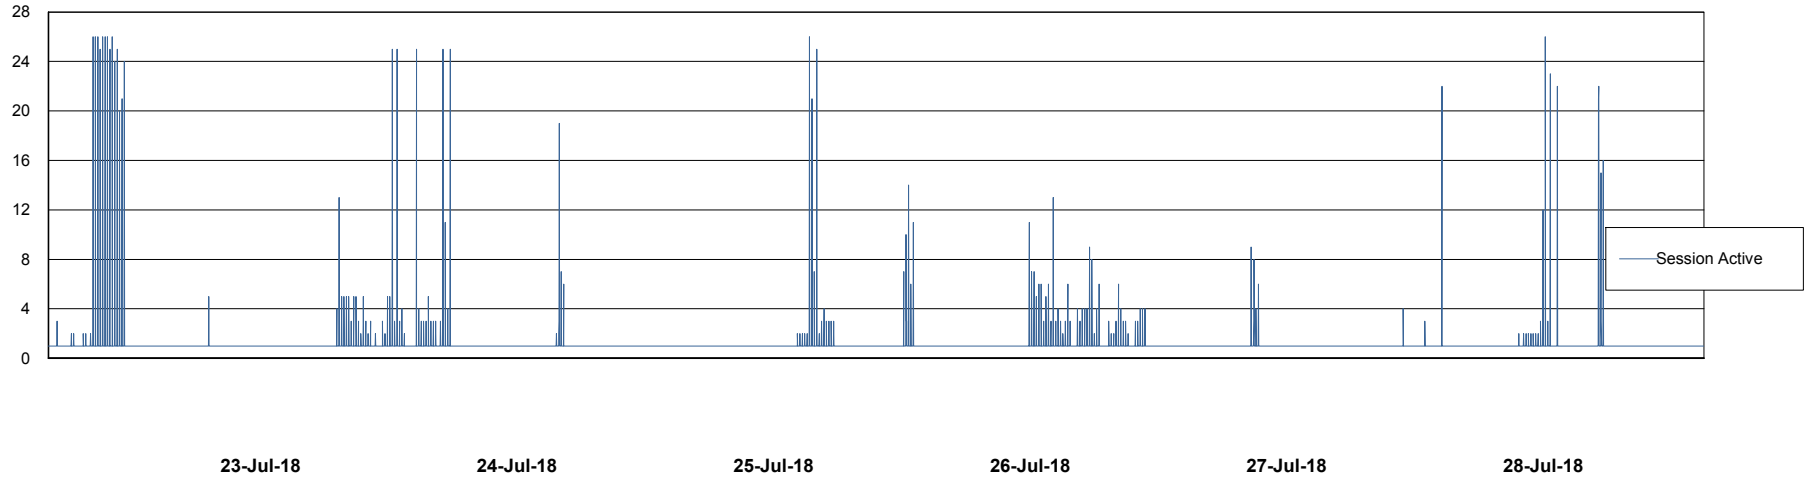

Weekly SLA Customer Report

Customer CLO Production
Database ID 38

Database Performance CLODB_Production

Weekly SLA Customer Report

Customer CLO Production
Database ID 38

Database Performance CLODB_Standby

Weekly SLA Customer Report