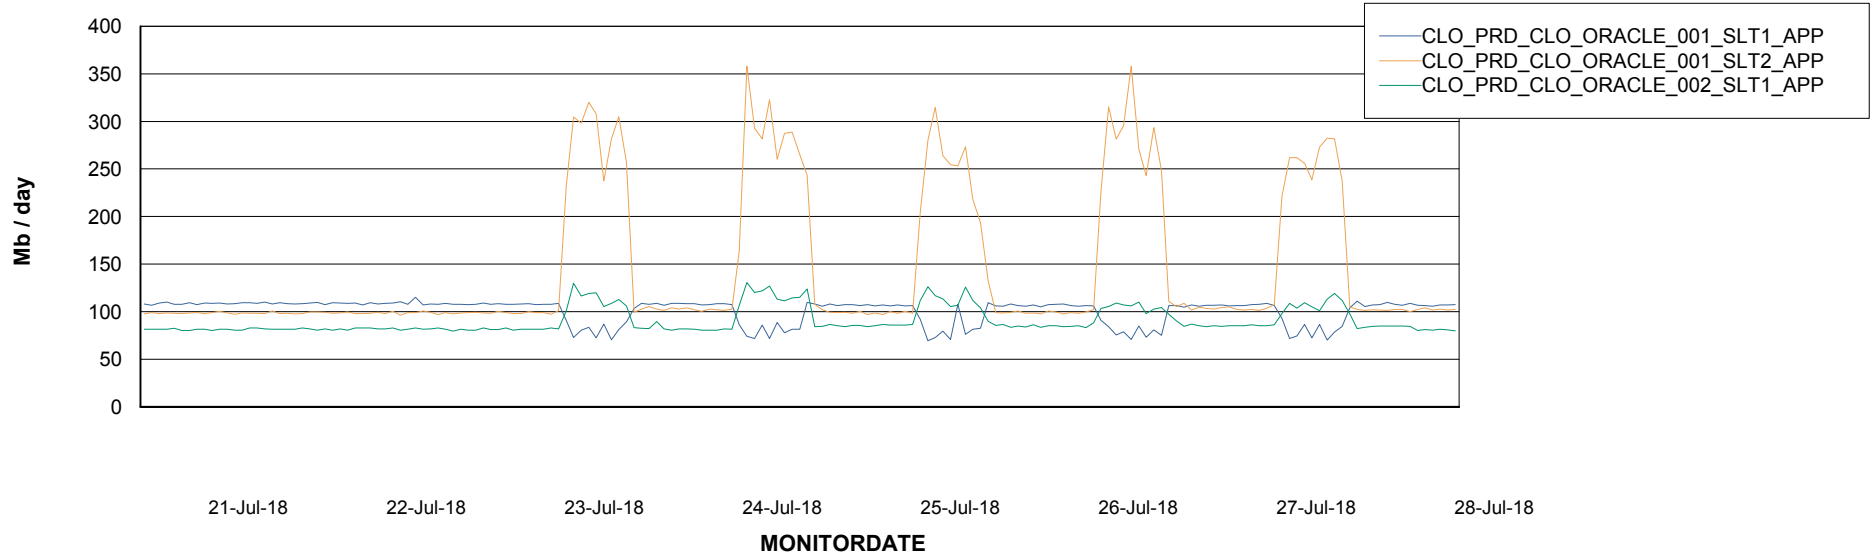

Standby Database Health CLO Production

Recovery lag for last 7 days

Weekly SLA Customer Report

Customer CLO Production
Database ID 38

ABSolute Application Server Services

Avg memory used per ABS Server Service