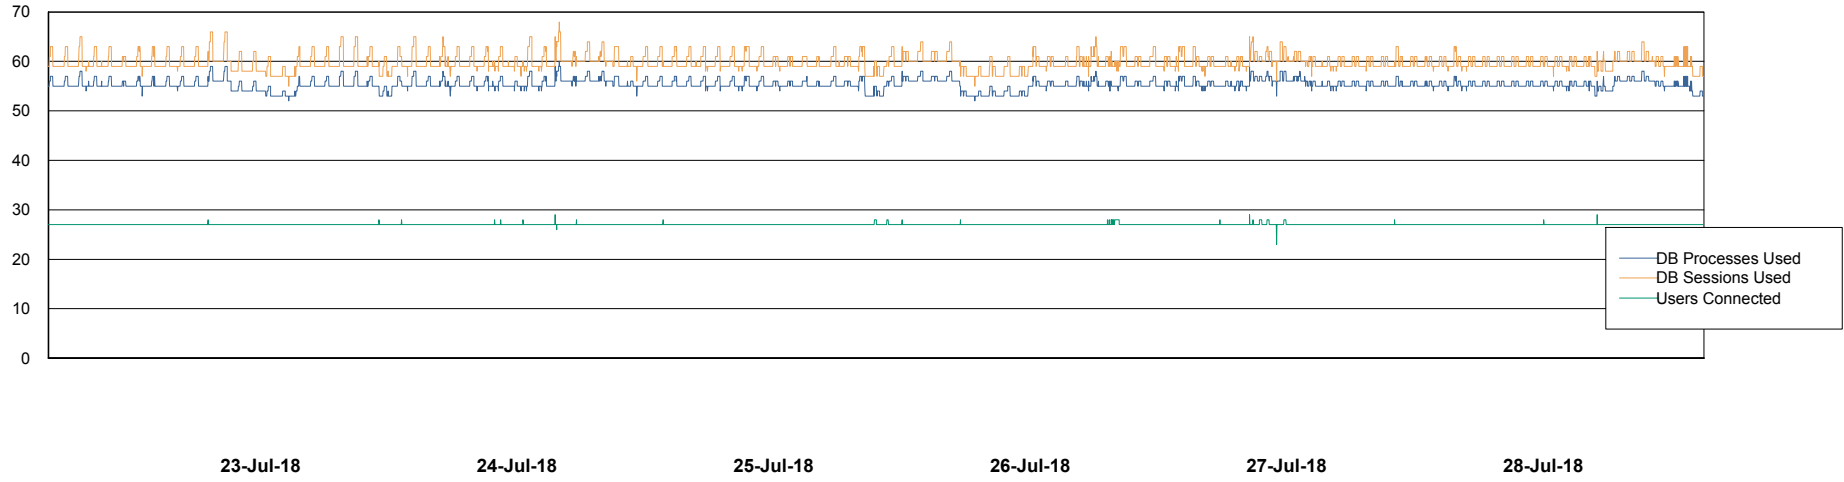

Database Performance CLODB_Test