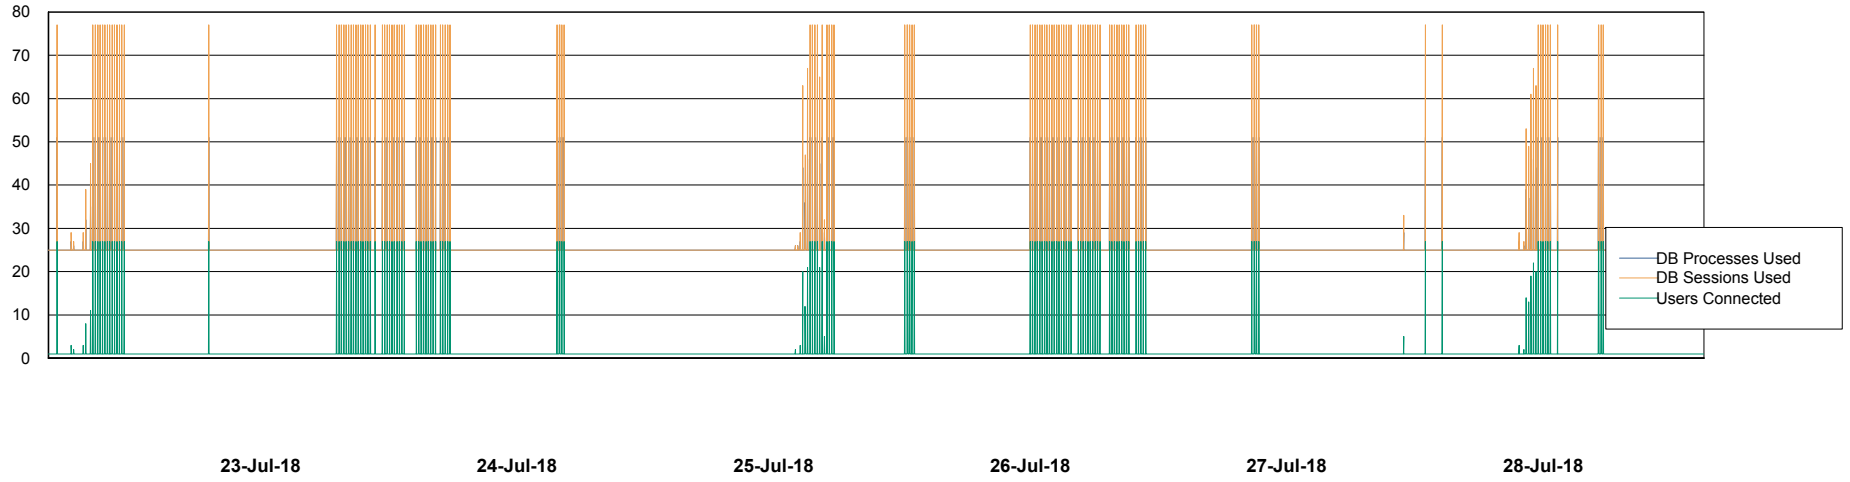

Weekly SLA Customer Report

Customer CLO Production
Database ID 38

Database Performance CLODB_Production

Weekly SLA Customer Report

Customer CLO Production
Database ID 38

Database Performance CLODB_Standby

Weekly SLA Customer Report