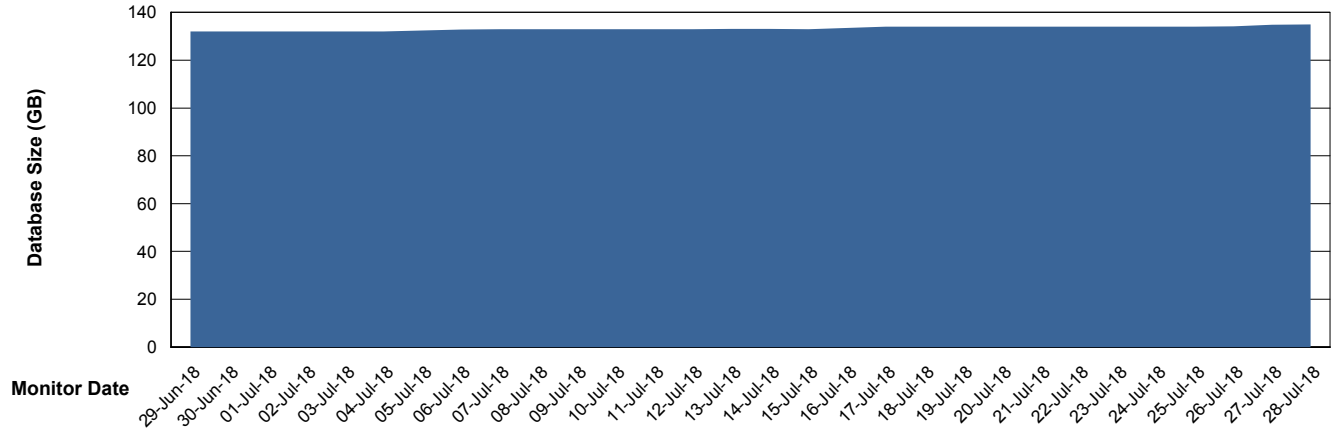

Weekly SLA Customer Report

Customer CLO Production
Database ID 38

Database Performance CLODB_Production

Weekly SLA Customer Report

Customer CLO Production
Database ID 38

Database Performance CLODB_Standby

Weekly SLA Customer Report

Customer CLO Production
Database ID 38

Database Performance CLODB_Test

Weekly SLA Customer Report

Customer CLO Production
Database ID 38

DATABASE SIZE CLODB_Production

Database growth over last month

DATABASE SIZE CLODB_Test

Database growth over last month

Weekly SLA Customer Report

Customer CLO Production
 Database ID 38

Database Tablespace CLODB_Production

Date	Tablespace Name	Filesize (Gb)	Usedsize (Gb)	Percentage free
28-Jul-18	ABSDATA	71	62	13
	INDX	73	70	4
27-Jul-18	ABSDATA	71	62	13
	INDX	73	70	4
26-Jul-18	ABSDATA	71	62	13
	INDX	73	70	4
25-Jul-18	ABSDATA	71	62	13
	INDX	73	70	4
24-Jul-18	ABSDATA	71	62	13
	INDX	73	70	4
23-Jul-18	ABSDATA	71	62	13
	INDX	73	70	4
22-Jul-18	ABSDATA	71	62	13
	INDX	73	70	4