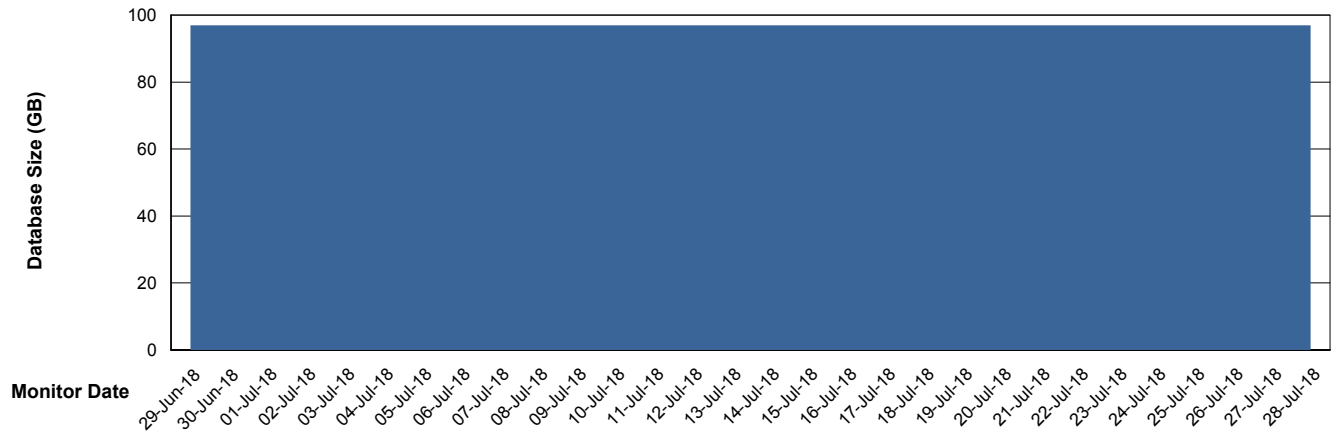

DATABASE SIZE CLODB_Test

Database growth over last month