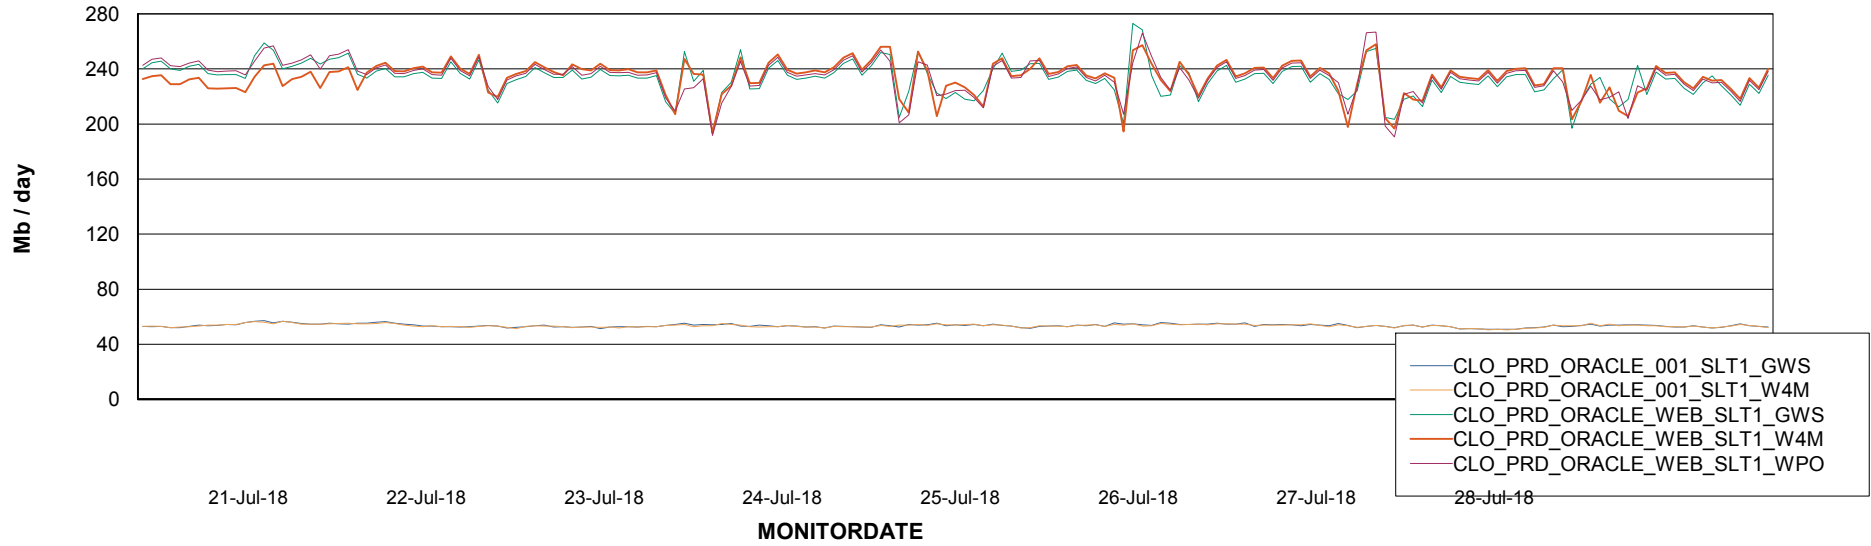

ABSSolute Web Component Services

Avg memory used per ABS Web component