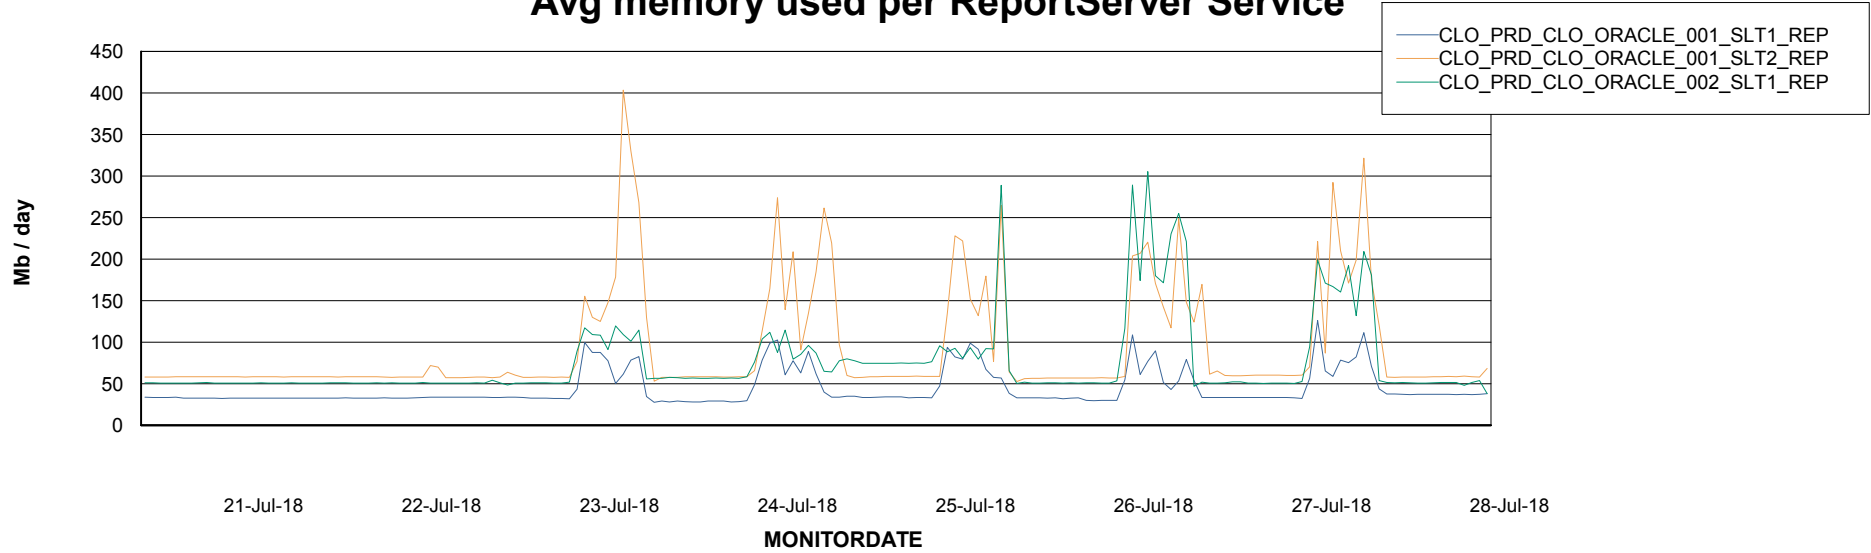

Avg users per day per ABS server

Weekly SLA Customer Report

Customer CLO Production
Database ID 38

ABSSolute Application ReportServer Services

Avg memory used per ReportServer Service

Weekly SLA Customer Report