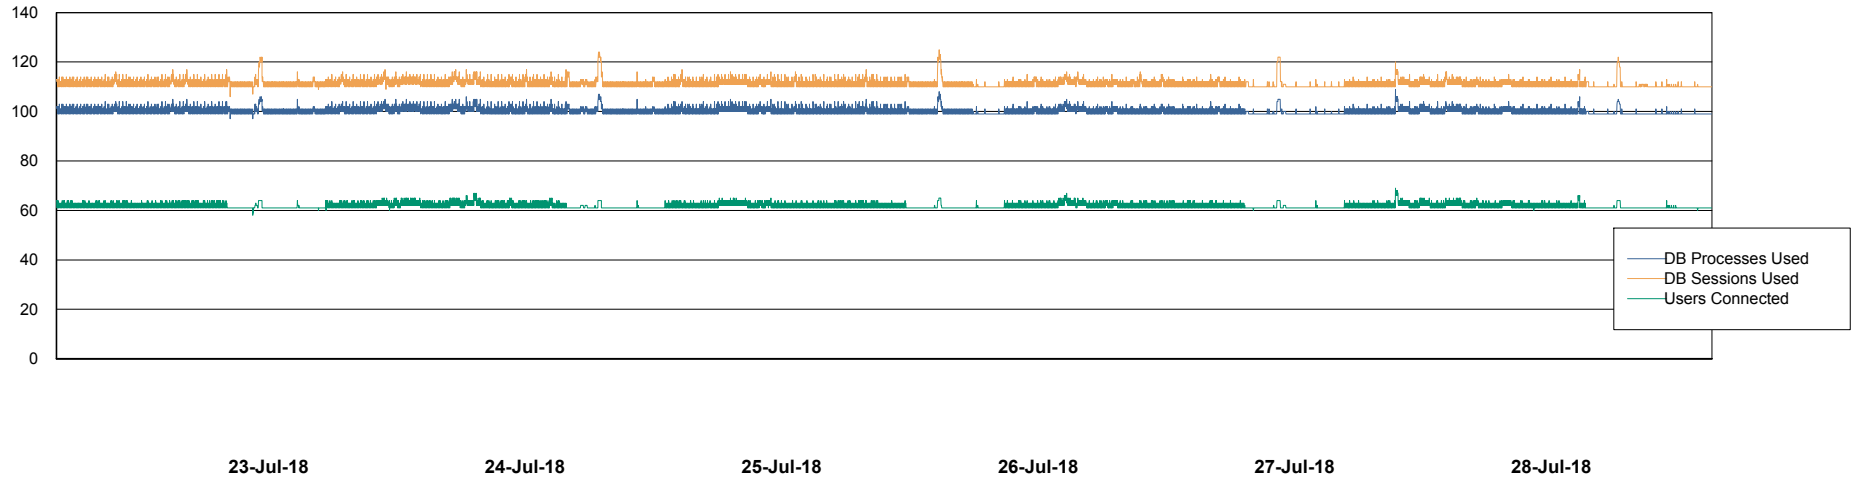

Harddisk Usage CIW_PRD_ORACLE2

	Free disk space on c: (%)	Total disk space on c: (Gb)	Free disk space on d: (%)	Total disk space on d: (Gb)	Free disk space on e: (%)	Total disk space on e: (Gb)
28-Jul-18	95	701	47	700	100	830
27-Jul-18	95	701	47	700	100	830
26-Jul-18	95	701	47	700	100	830
25-Jul-18	95	701	47	700	100	830
24-Jul-18	95	701	47	700	100	830
23-Jul-18	95	701	47	700	100	830
22-Jul-18	95	701	48	700	100	830

Weekly SLA Customer Report

Customer CIW Production
Database ID 45

Database Performance CIWDB_Production

Weekly SLA Customer Report

Customer CIW Production
Database ID 45

Database Performance CIWDB_Standby

Weekly SLA Customer Report