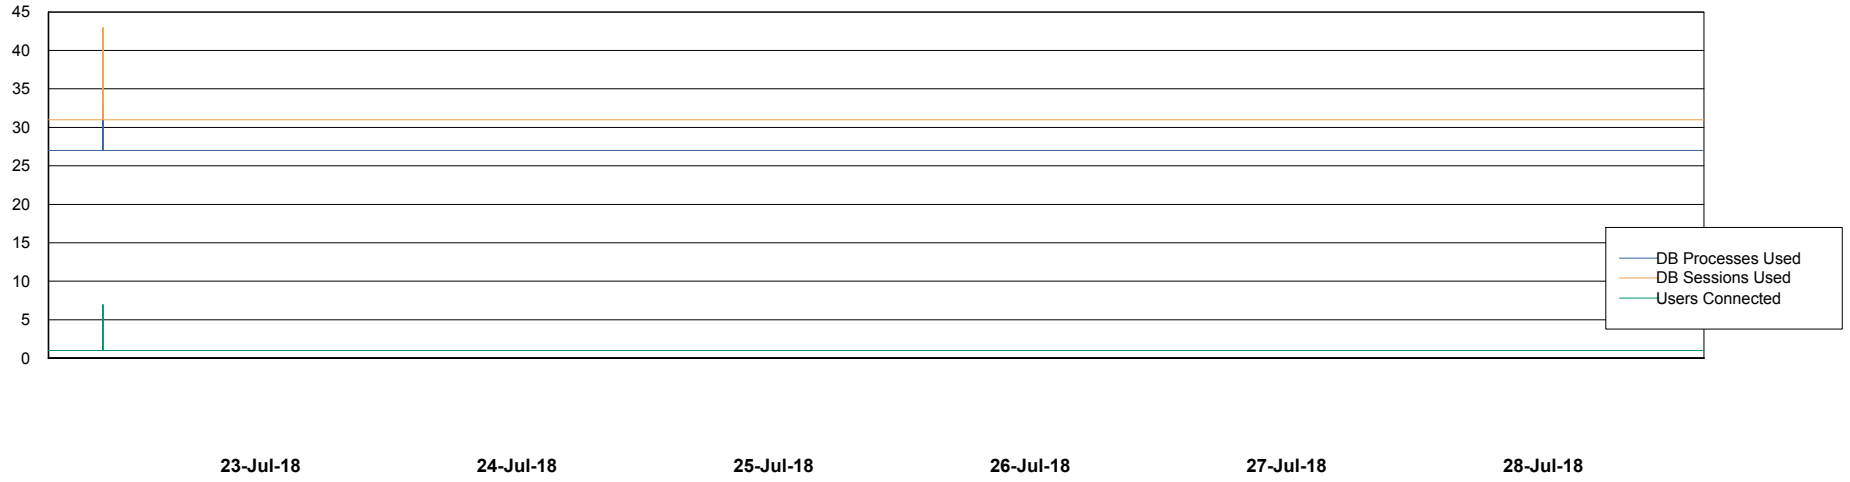

Weekly SLA Customer Report

Customer CIW Production
Database ID 45

Database Performance CIWDB_Production

Weekly SLA Customer Report

Customer CIW Production
Database ID 45

Database Performance CIWDB_Standby

Weekly SLA Customer Report

Customer CIW Production
 Database ID 45

DATABASE SIZE CIWDB_Production

Database growth over last month

Database Tablespace CIWDB_Production

Date	Tablespace Name	Filesize (Gb)	Usedsize (Gb)	Percentage free
28-Jul-18	ABSDATA	36	29	19
	INDX	5	3	40
27-Jul-18	ABSDATA	36	29	19
	INDX	5	3	40
26-Jul-18	ABSDATA	36	29	19
	INDX	5	3	40
25-Jul-18	ABSDATA	36	29	19
	INDX	5	3	40
24-Jul-18	ABSDATA	36	29	19
	INDX	5	3	40
23-Jul-18	ABSDATA	36	29	19
	INDX	5	3	40
22-Jul-18	ABSDATA	36	28	22
	INDX	5	3	40