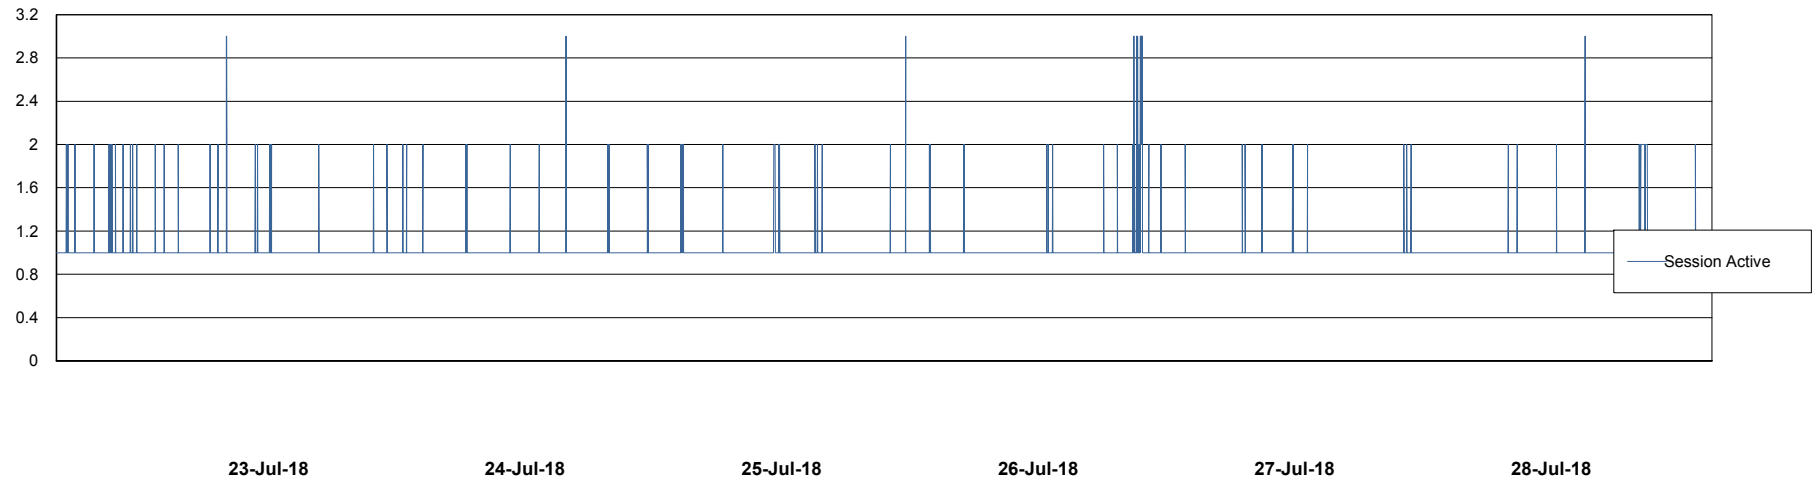

Database Performance CIWDB_Production