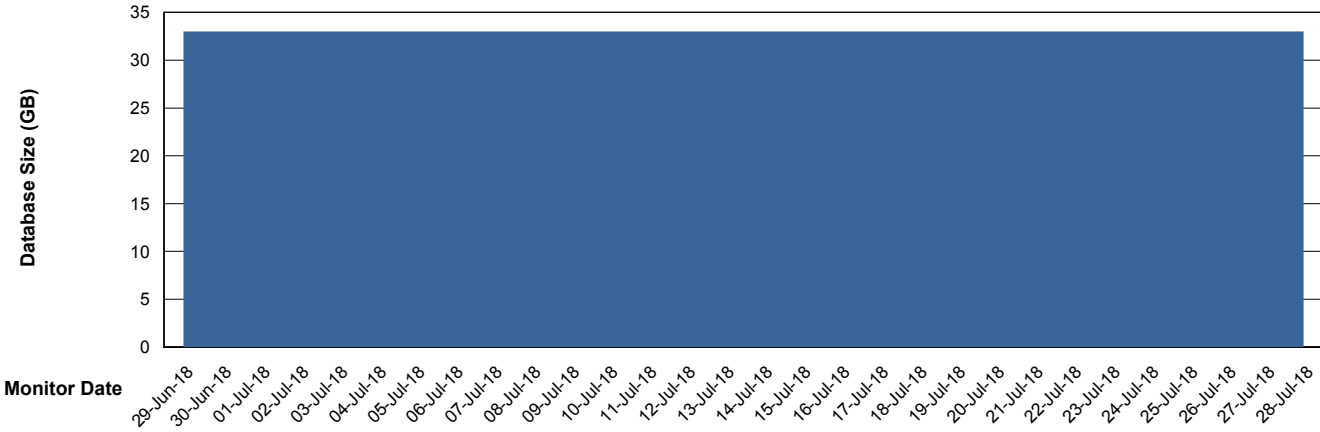

Weekly SLA Customer Report

Customer CIW Production
Database ID 45

Database Performance CIWDB_Production

Weekly SLA Customer Report

Customer CIW Production
Database ID 45

Database Performance CIWDB_Standby

Weekly SLA Customer Report

Customer CIW Production
 Database ID 45

DATABASE SIZE CIWDB_Production

Database growth over last month

Database Tablespace CIWDB_Production

Date	Tablespace Name	Filesize (Gb)	Usedsize (Gb)	Percentage free
28-Jul-18	ABSDATA	36	29	19
	INDX	5	3	40
27-Jul-18	ABSDATA	36	29	19
	INDX	5	3	40
26-Jul-18	ABSDATA	36	29	19
	INDX	5	3	40
25-Jul-18	ABSDATA	36	29	19
	INDX	5	3	40
24-Jul-18	ABSDATA	36	29	19
	INDX	5	3	40
23-Jul-18	ABSDATA	36	29	19
	INDX	5	3	40
22-Jul-18	ABSDATA	36	28	22
	INDX	5	3	40