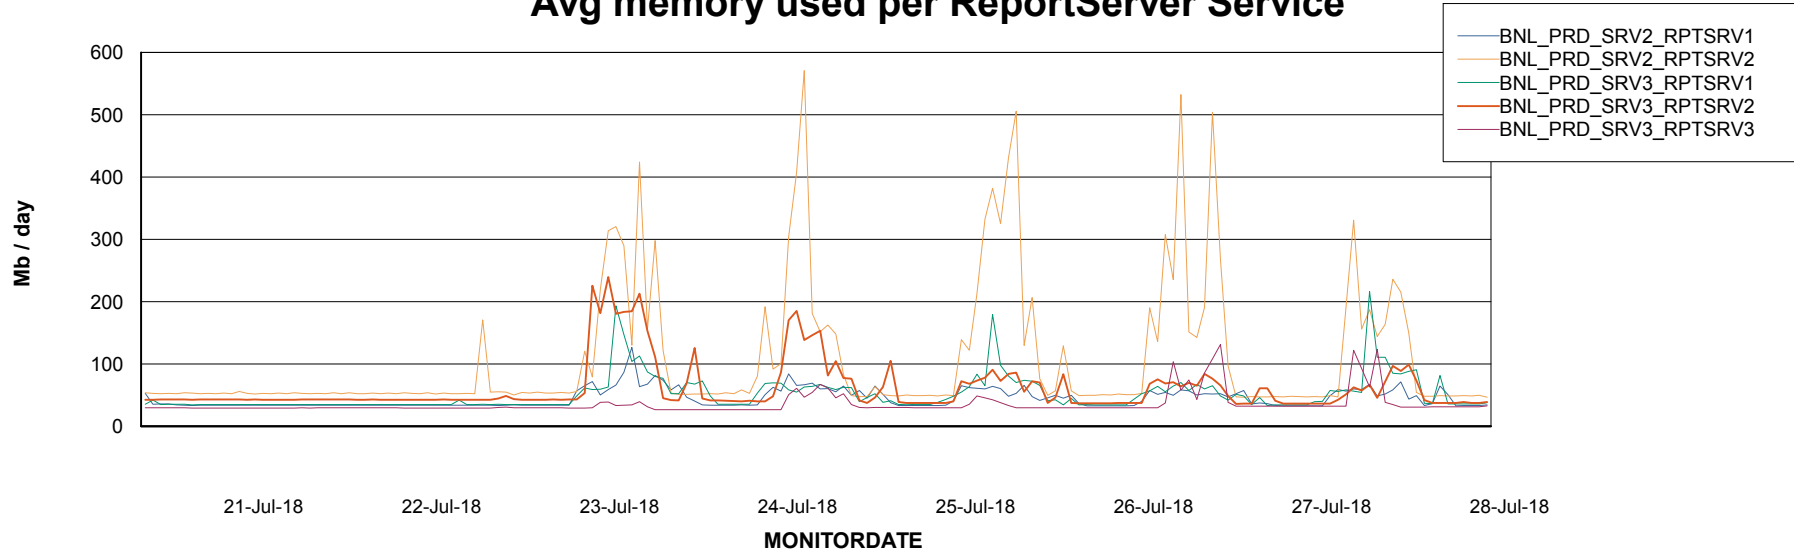

ABSSolute Web Component Services

Avg memory used per ReportServer Service