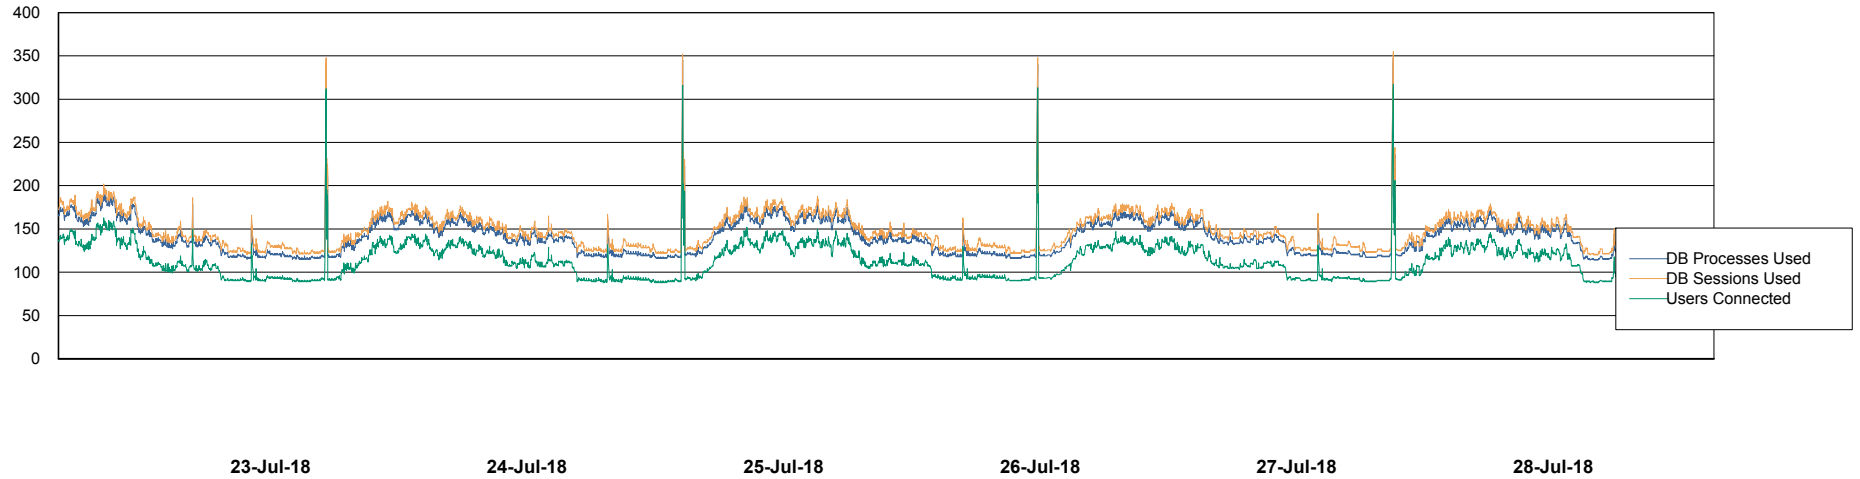

Database Performance BNLDB_Production