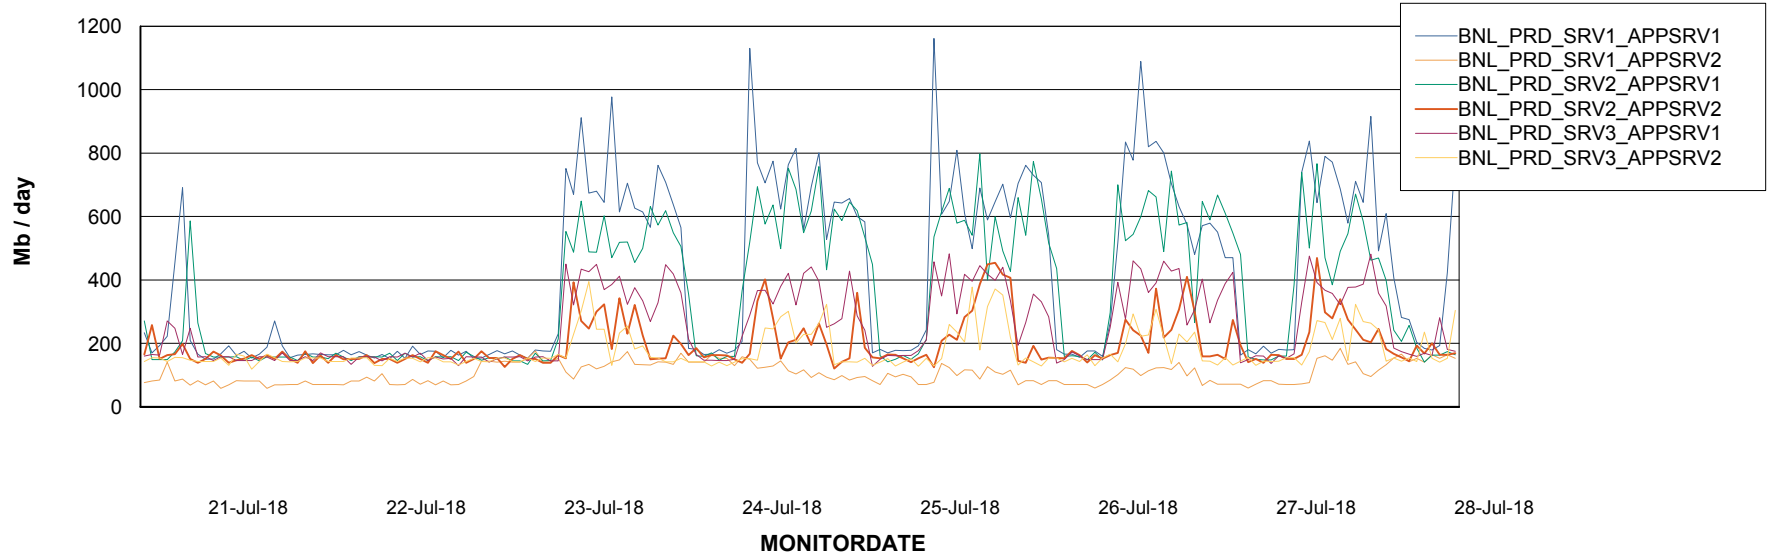

ABSSolute Application Server Services

Avg memory used per ABS Server Service