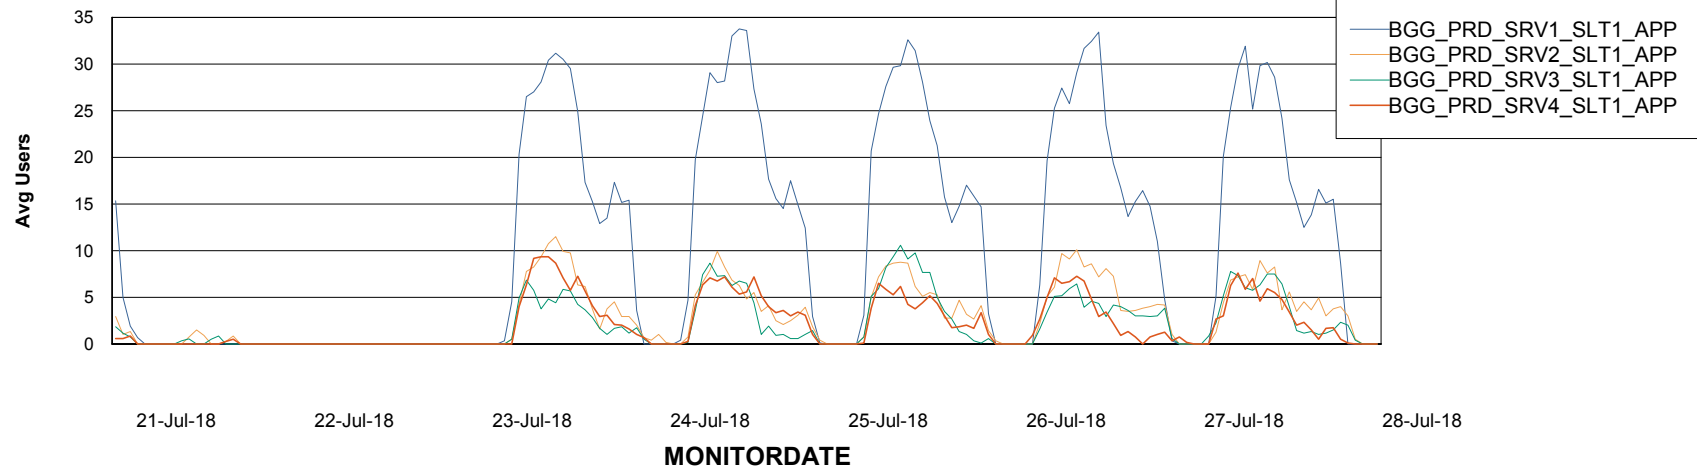

Avg users per day per ABS server