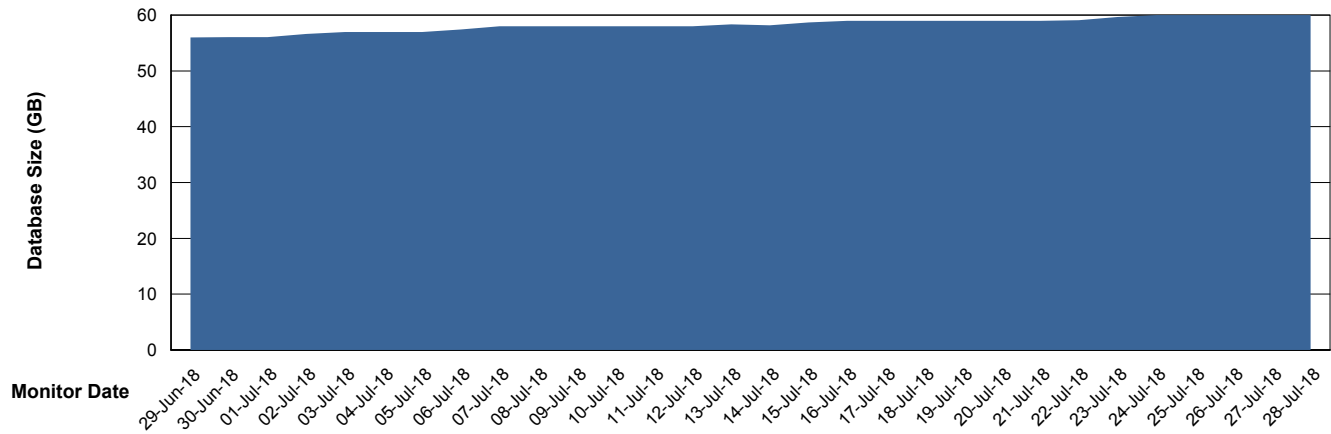

# Weekly SLA Customer Report

Customer BGG\_Production  
Database ID 58

DATABASE SIZE BGGDB\_BI

### Database growth over last month

DATABASE SIZE BGGDB\_Production

### Database growth over last month