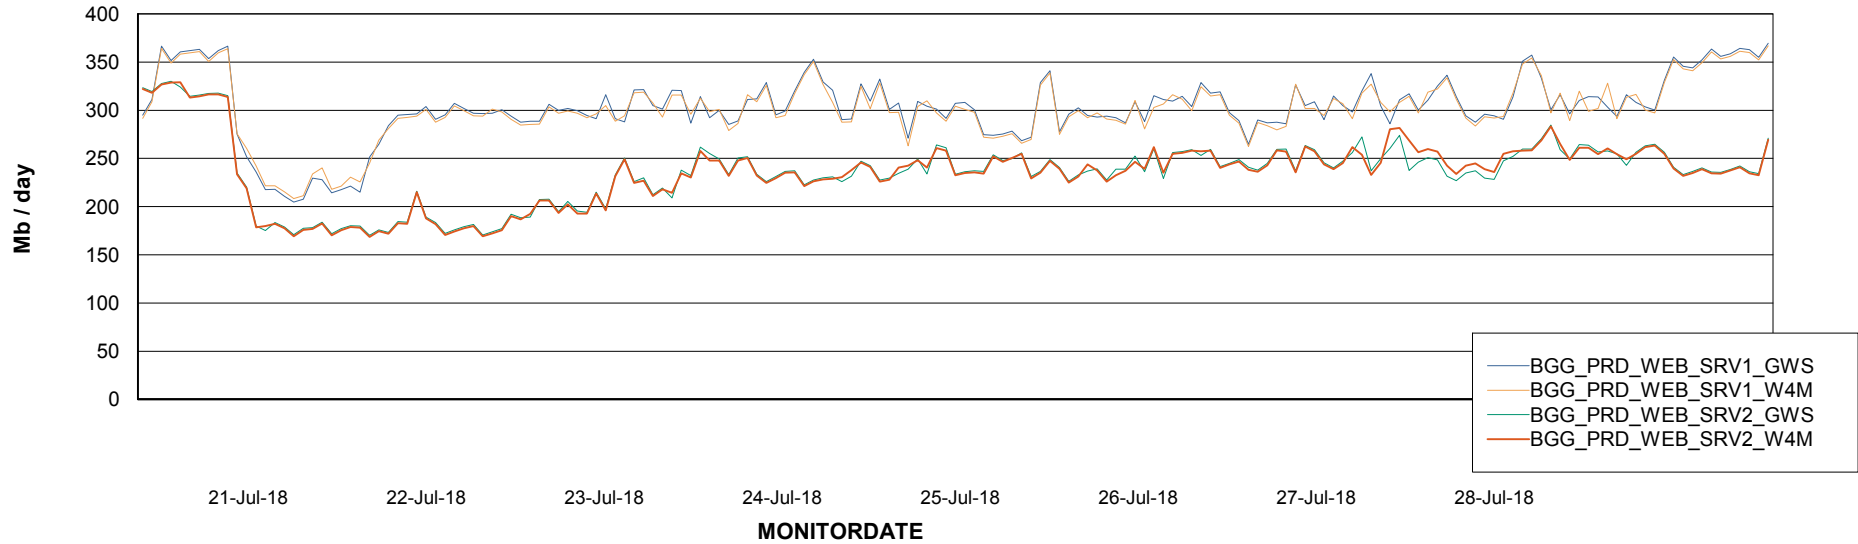

ABSSolute Web Component Services

Avg memory used per ABS Web component