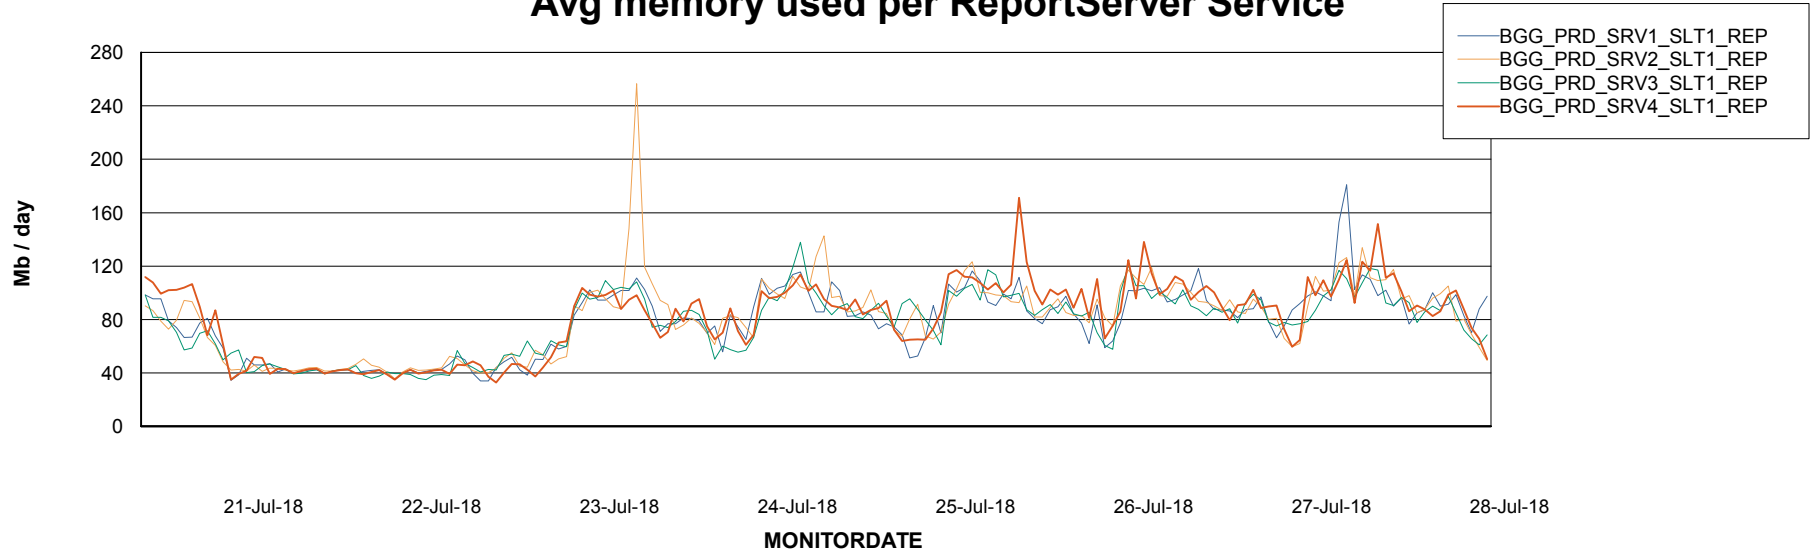

ABSolute Application ReportServer Services

Avg memory used per ReportServer Service