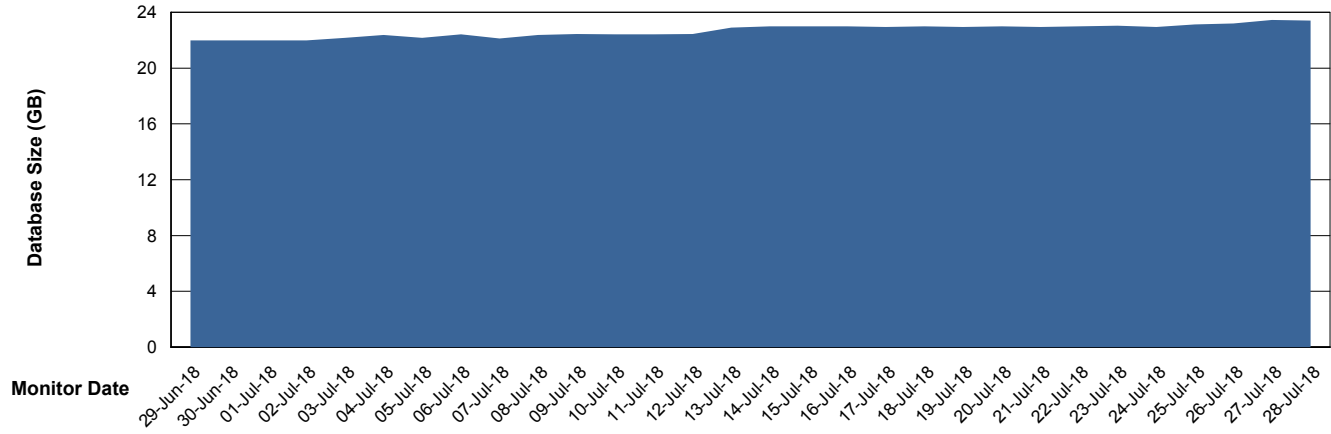

DATABASE SIZE BGGDB_BI

Database growth over last month