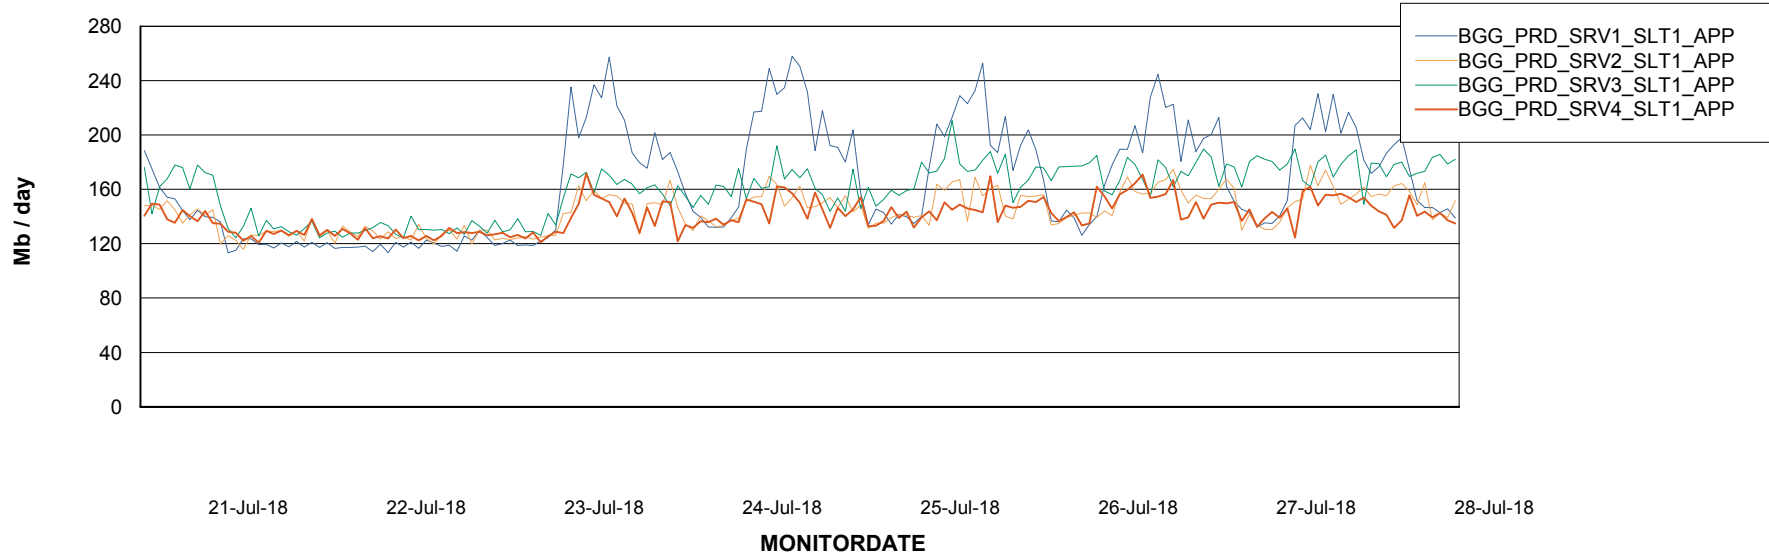

ABSSolute Application Server Services

Avg memory used per ABS Server Service