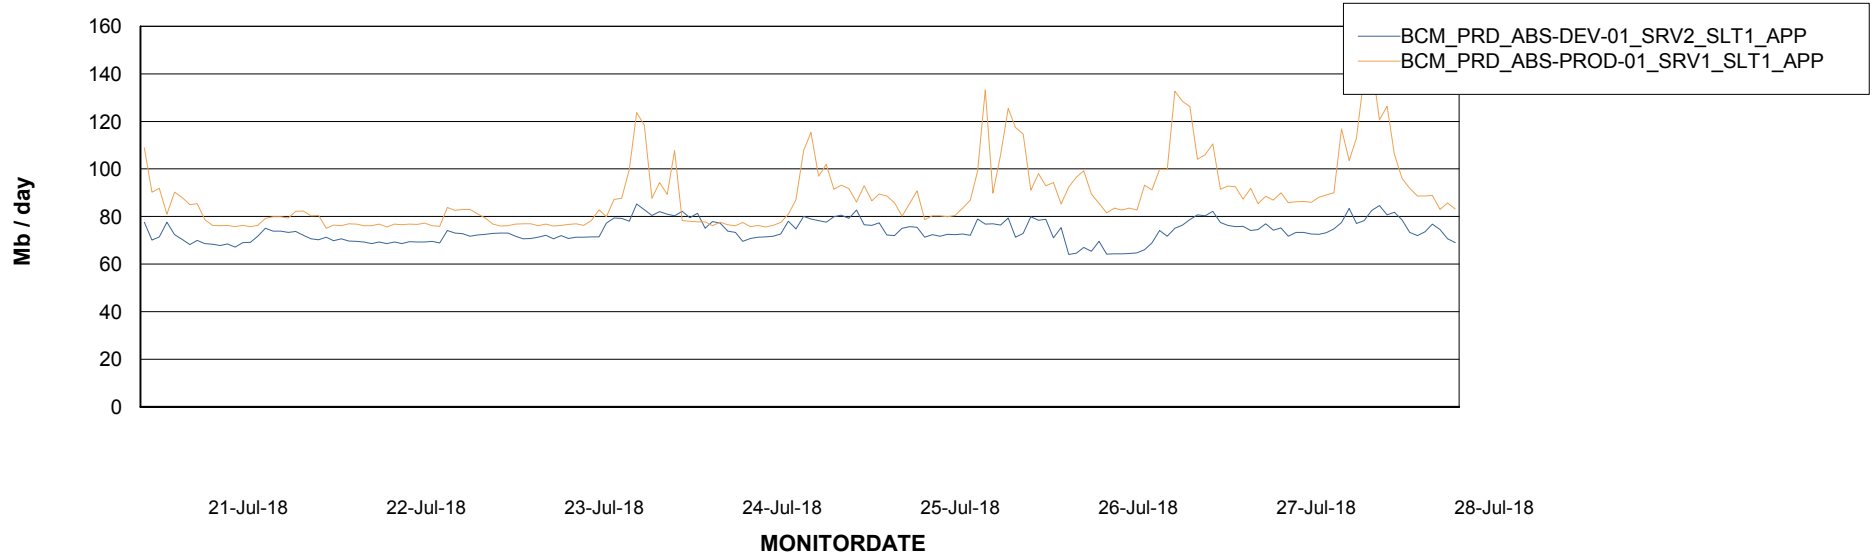

ABSSolute Application Server Services

Avg memory used per ABS Server Service