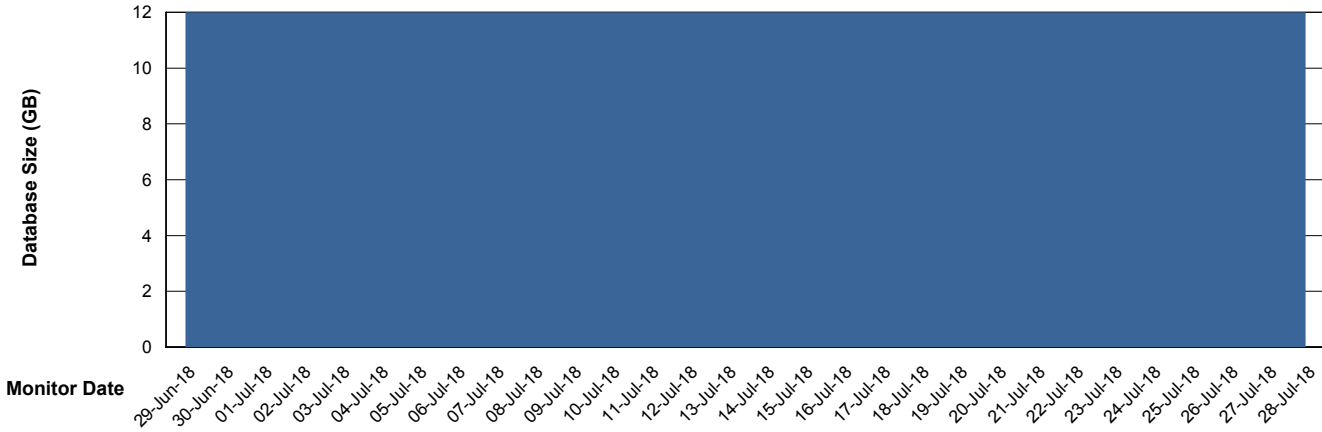

Weekly SLA Customer Report

Customer BCM_Production
Database ID 81

Database Performance BCMDB_ABS1 Production Database

Weekly SLA Customer Report

Customer BCM_Production
Database ID 81

Database Performance BCMDB_ABS1SB Standby Database

Weekly SLA Customer Report

Customer BCM_Production
 Database ID 81

DATABASE SIZE BCMDB_ABS1 Production Database

Database growth over last month

Database Tablespace BCMDB_ABS1 Production Database

Date	Tablespace Name	Filesize (Gb)	Usedsize (Gb)	Percentage free
28-Jul-18	ABSDATA	5	3	40
	INDX	10	8	20
27-Jul-18	ABSDATA	5	3	40
	INDX	10	8	20
26-Jul-18	ABSDATA	5	3	40
	INDX	10	8	20
25-Jul-18	ABSDATA	5	3	40
	INDX	10	8	20
24-Jul-18	ABSDATA	5	3	40
	INDX	10	8	20
23-Jul-18	ABSDATA	5	3	40
	INDX	10	8	20
22-Jul-18	ABSDATA	5	3	40
	INDX	10	8	20