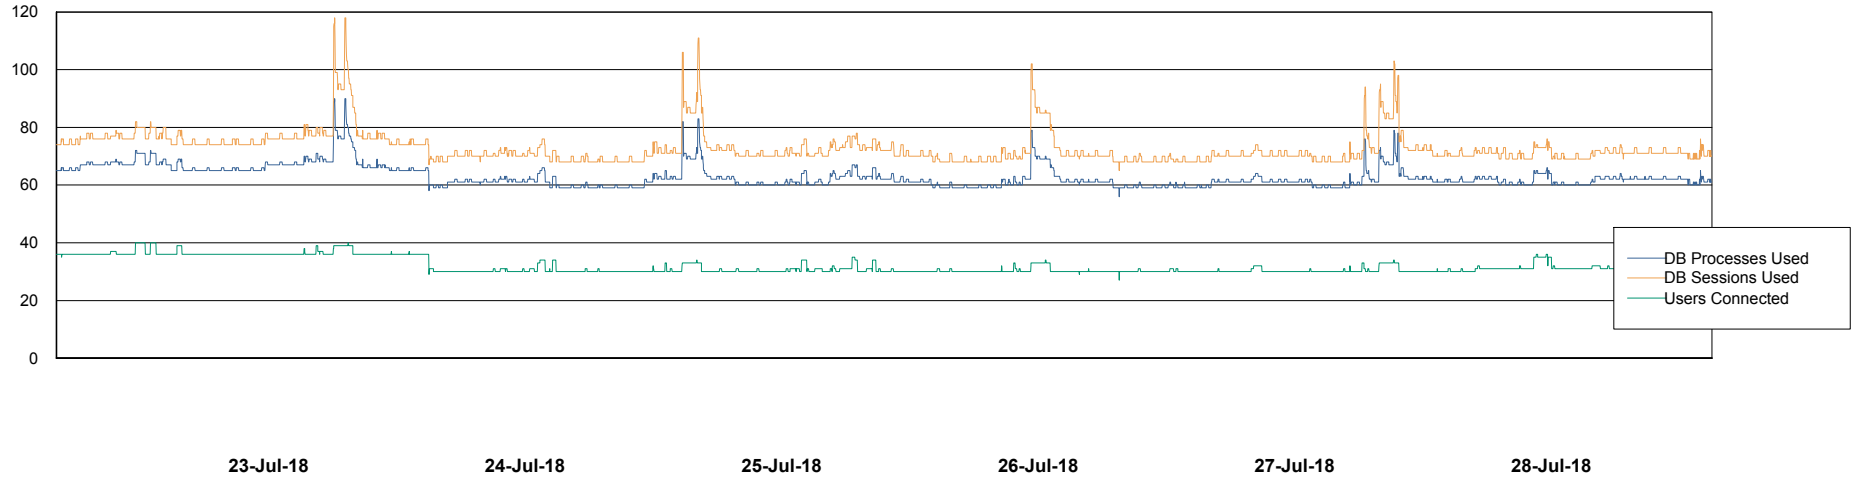

Database Performance BCMDB_ABS1 Production Database