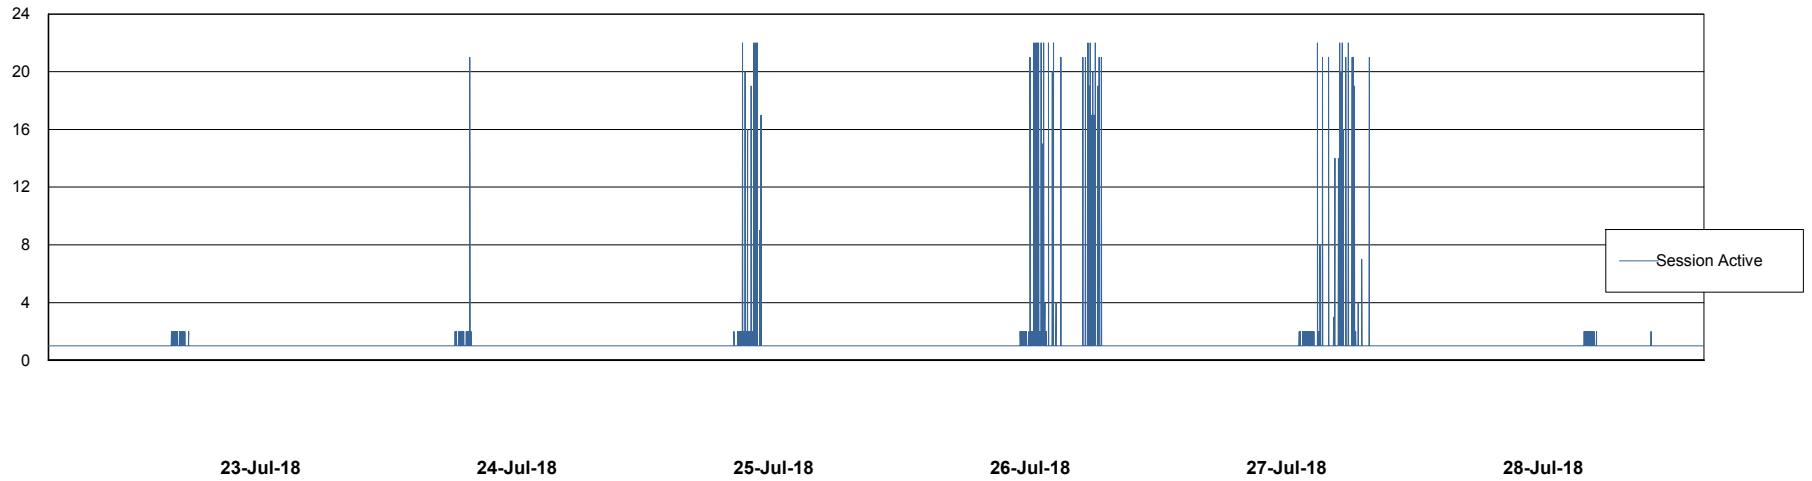

Weekly SLA Customer Report

Customer AUJ_Production
Database ID 41

Database Performance AUJ_DB4_Primary

Weekly SLA Customer Report

Customer AUJ_Production
Database ID 41

Database Performance AUJ_DB5_Standby

Weekly SLA Customer Report

Customer AUJ_Production
Database ID 41

Database Performance AUJ_DB6_Standby2

Weekly SLA Customer Report

Customer AUJ_Production
Database ID 41

Database Performance AUJDB_BI

Weekly SLA Customer Report