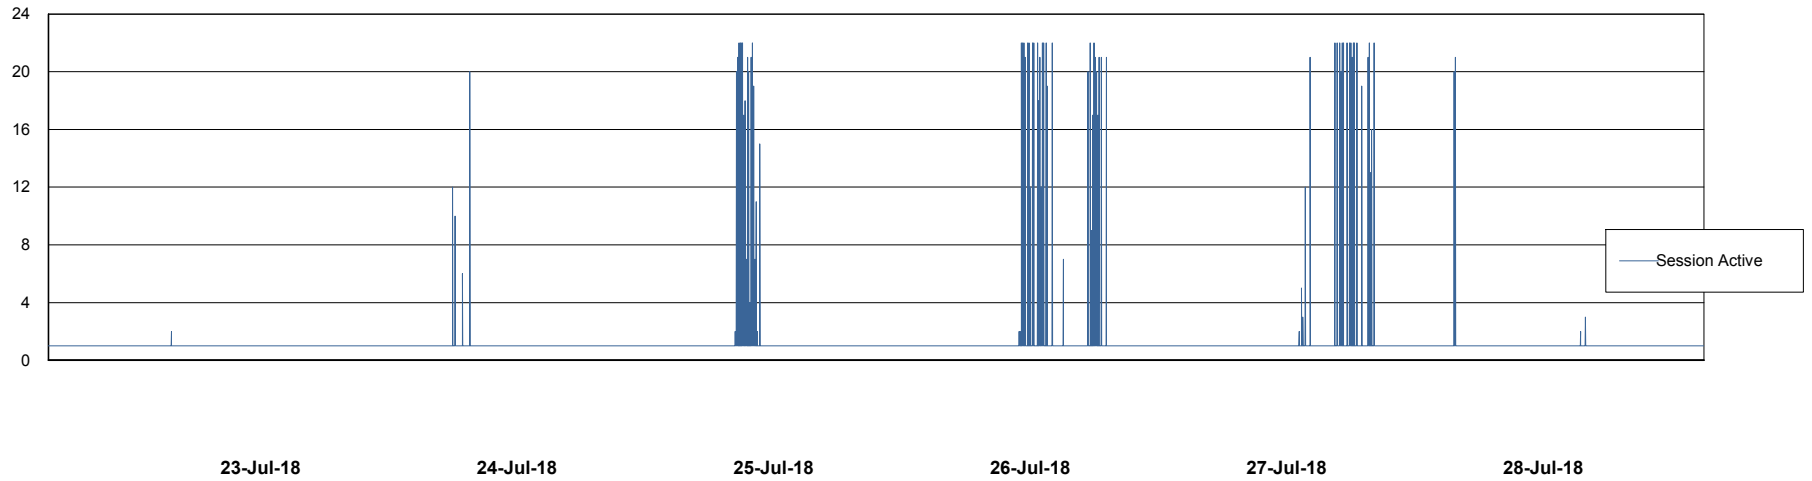

Weekly SLA Customer Report

Customer AUJ_Production
Database ID 41

Database Performance AUJ_DB4_Primary

Weekly SLA Customer Report

Customer AUJ_Production
Database ID 41

Database Performance AUJ_DB5_Standby

Weekly SLA Customer Report

Customer AUJ_Production
Database ID 41

Database Performance AUJ_DB6_Standby2

Weekly SLA Customer Report

Customer AUJ_Production
Database ID 41

Database Performance AUJDB_BI

Weekly SLA Customer Report