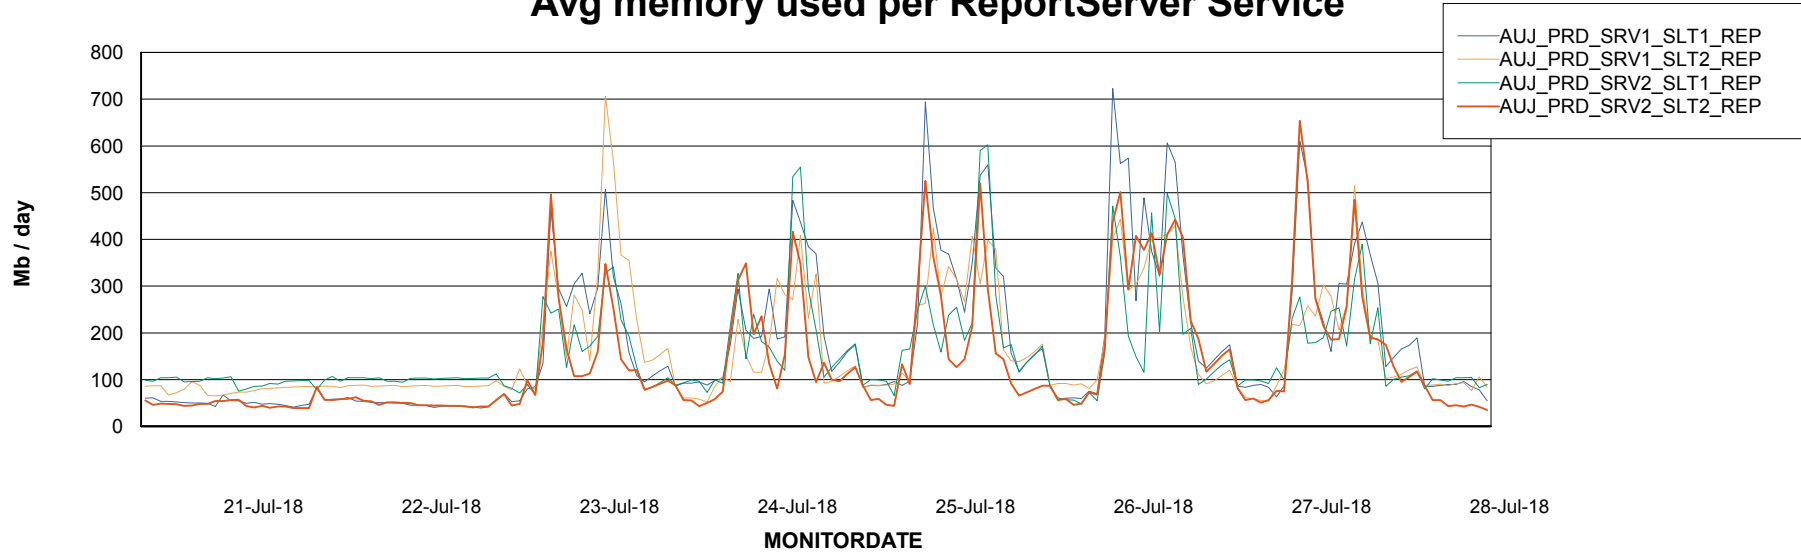

Avg memory used per ABS Server Service

Avg users per day per ABS server

Weekly SLA Customer Report

Customer AUJ_Production
Database ID 41

ABSolute Application ReportServer Services

Avg memory used per ReportServer Service