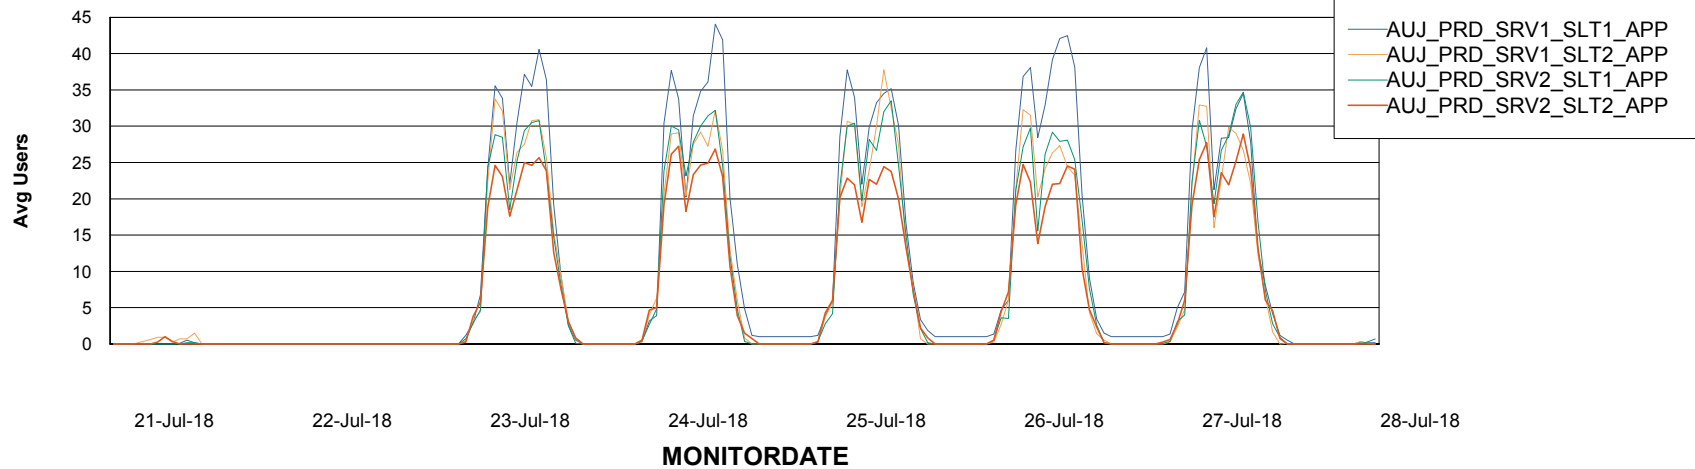

Avg users per day per ABS server