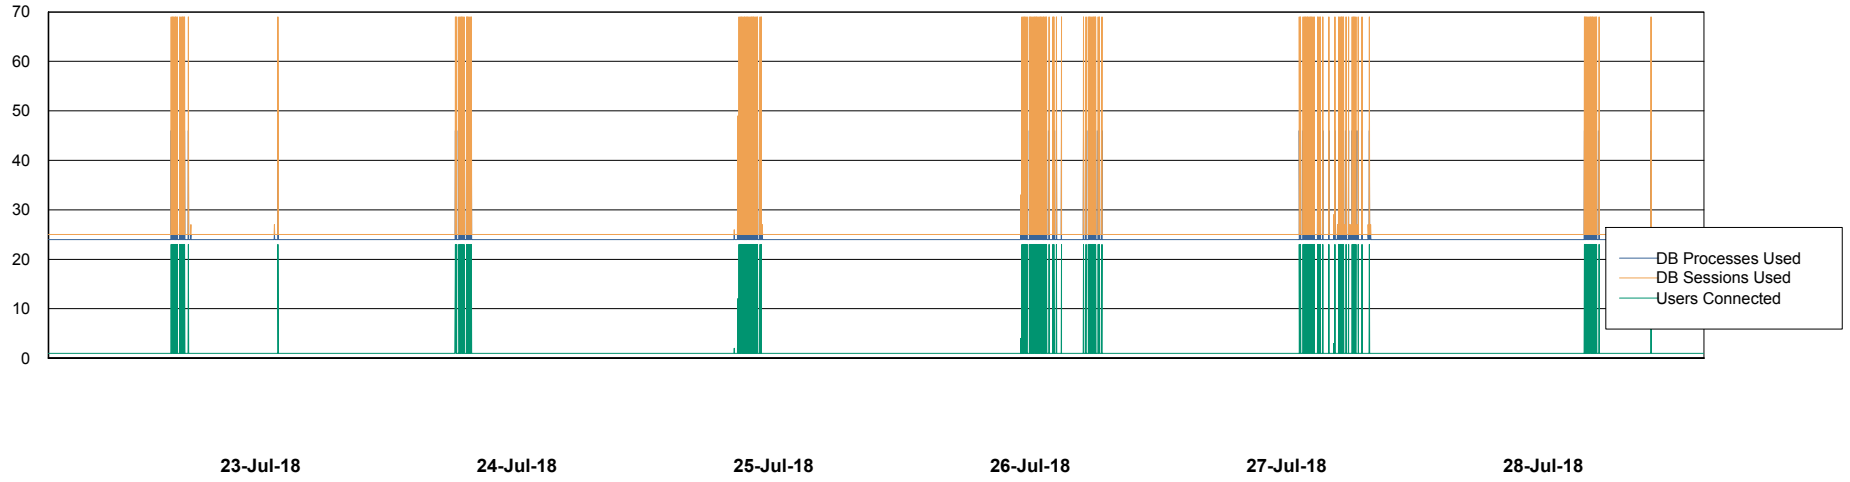

Weekly SLA Customer Report

Customer AUJ_Production
Database ID 41

Database Performance AUJ_DB4_Primary

Weekly SLA Customer Report

Customer AUJ_Production
Database ID 41

Database Performance AUJ_DB5_Standby

Weekly SLA Customer Report

Customer AUJ_Production
Database ID 41

Database Performance AUJ_DB6_Standby2

Weekly SLA Customer Report

Customer AUJ_Production
Database ID 41

Database Performance AUJDB_BI

Weekly SLA Customer Report