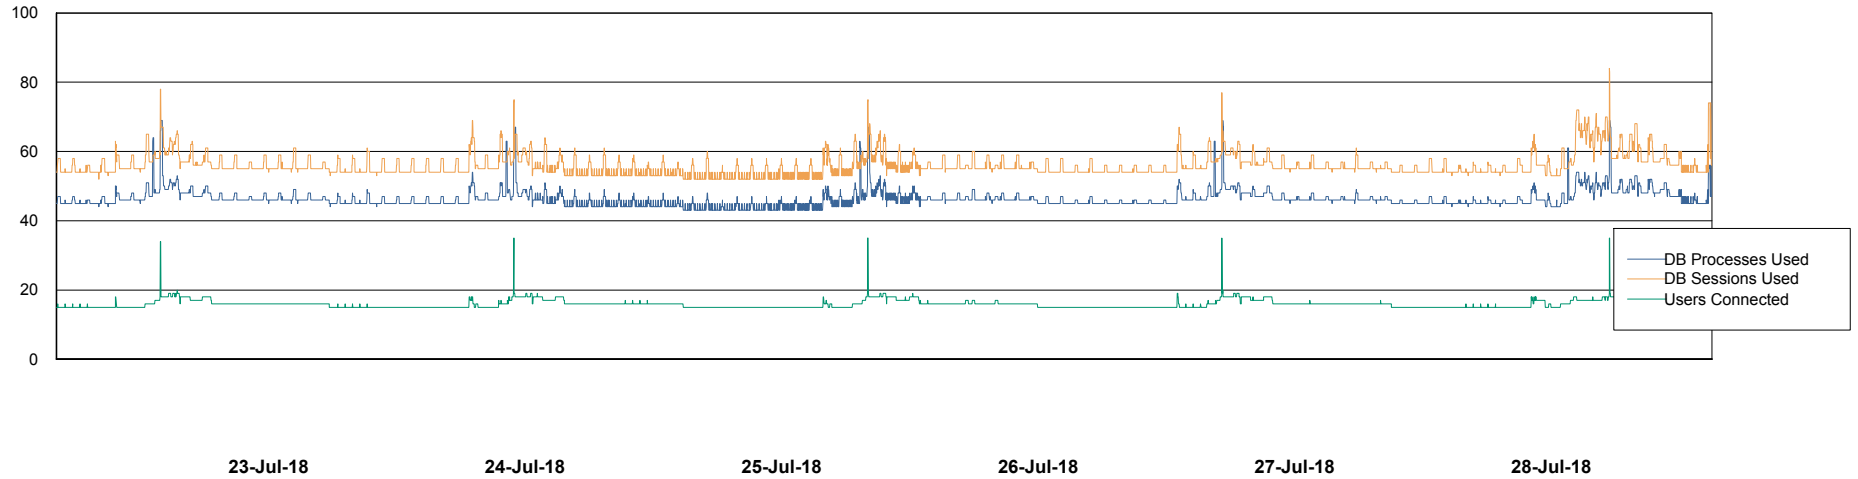

Weekly SLA Customer Report

Customer AUJ_Production
Database ID 41

Database Performance AUJ_DB6_Standby2

Weekly SLA Customer Report

Customer AUJ_Production
Database ID 41

Database Performance AUJDB_BI

Weekly SLA Customer Report