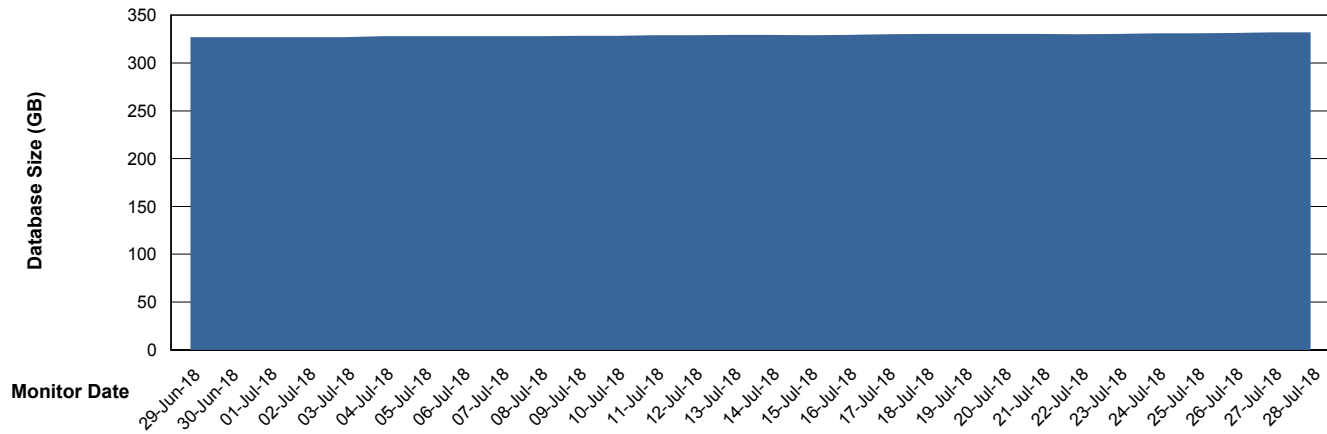

Customer AUJ_Production
Database ID 41

Database Performance AUJDB_BI_TS1

Weekly SLA Customer Report

Customer AUJ_Production
Database ID 41

DATABASE SIZE AUJ_DB4_Primary

Database growth over last month

DATABASE SIZE AUJDB_BI

Database growth over last month

Weekly SLA Customer Report

Customer AUJ_Production
Database ID 41

DATABASE SIZE AUJDB_BI_TS1

Database growth over last month

Weekly SLA Customer Report

Customer AUJ_Production
 Database ID 41