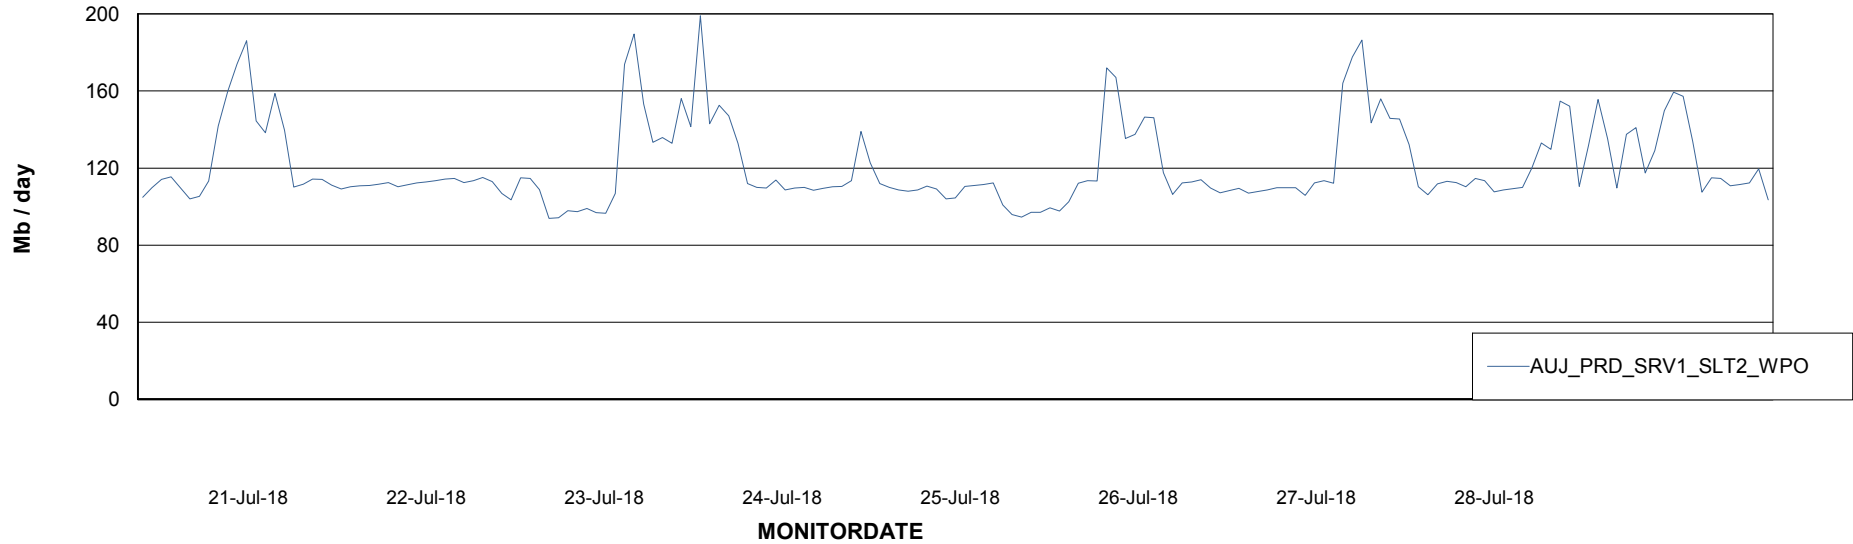

ABSSolute Web Component Services

Avg memory used per ABS Web component