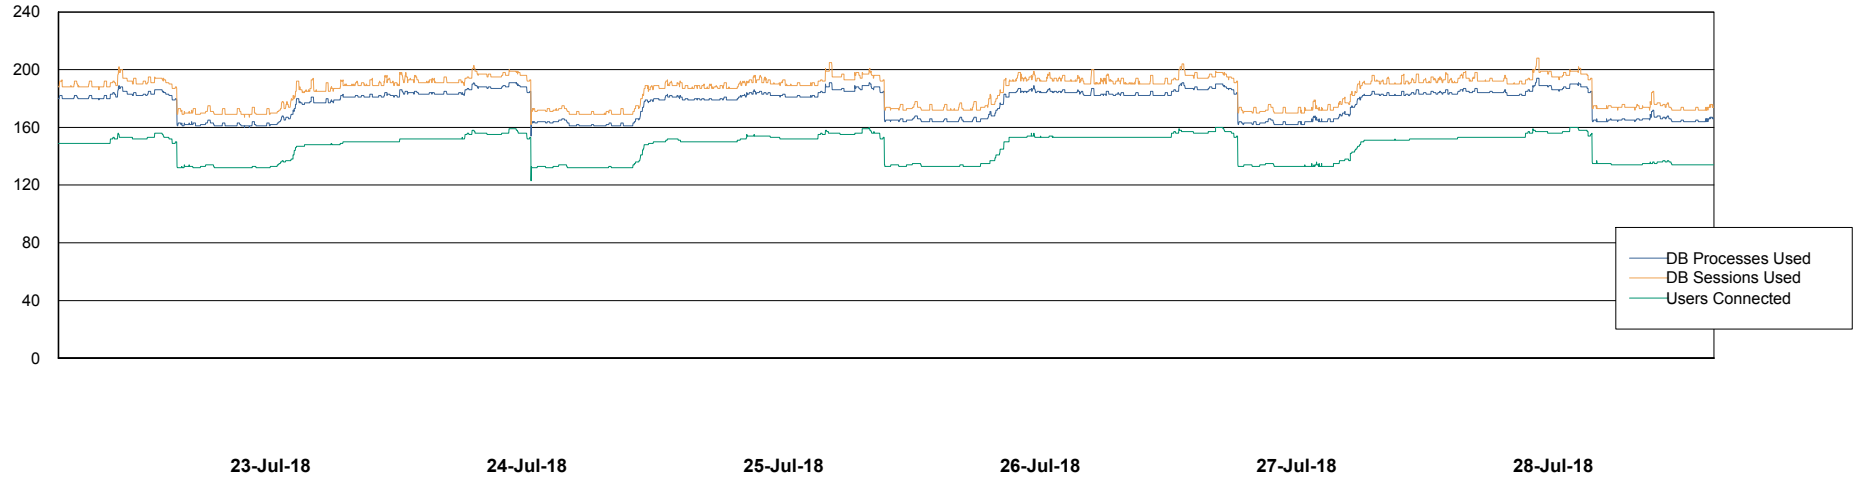

Weekly SLA Customer Report

Customer AUJ_Production
Database ID 41

Harddisk Usage AUJ_PRD_ORACLE_BI1

	Free disk space on / (%)	Total disk space on / (Gb)	Used disk space on / (Gb)
28-Jul-18	8	526	458
27-Jul-18	9	526	454
26-Jul-18	9	526	454
25-Jul-18	9	526	454
24-Jul-18	9	526	453
23-Jul-18	9	526	453
22-Jul-18	9	526	456

Weekly SLA Customer Report

Customer AUJ_Production
Database ID 41

Database Performance AUJ_DB4_Primary

Weekly SLA Customer Report

Customer AUJ_Production
Database ID 41

Database Performance AUJ_DB5_Standby