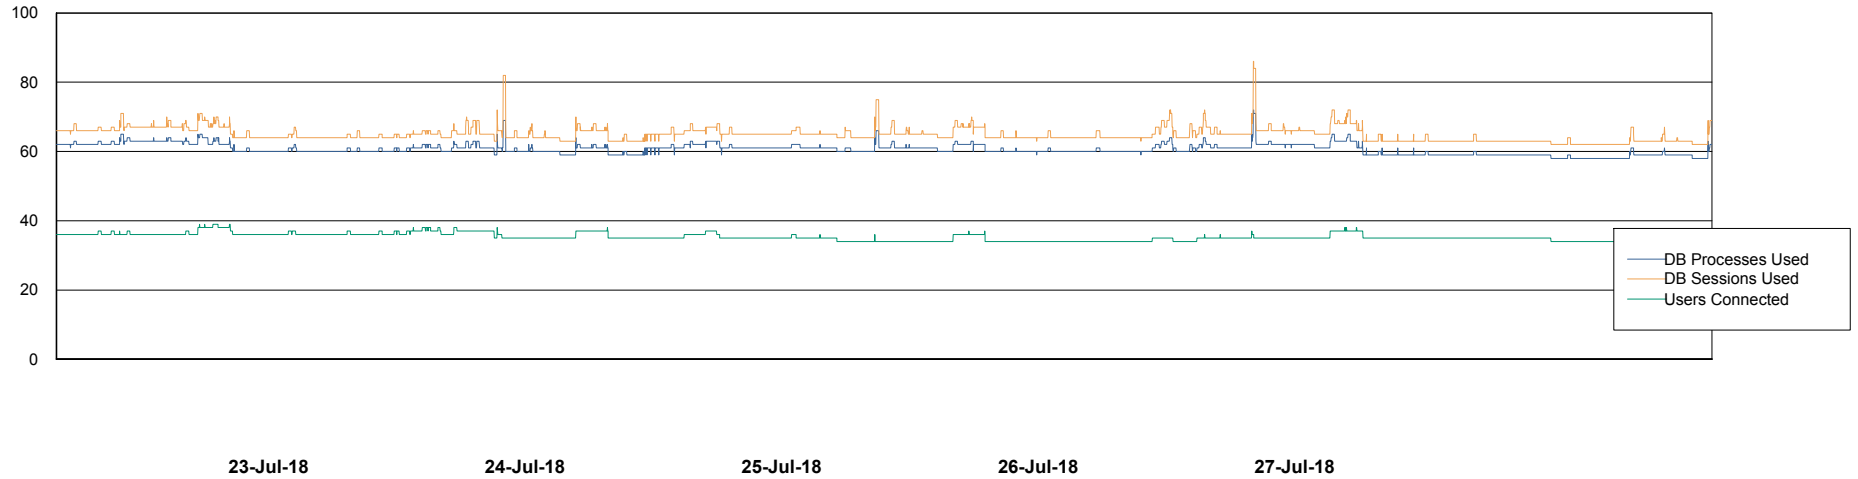

Database Performance AUJDB_BI_TS1