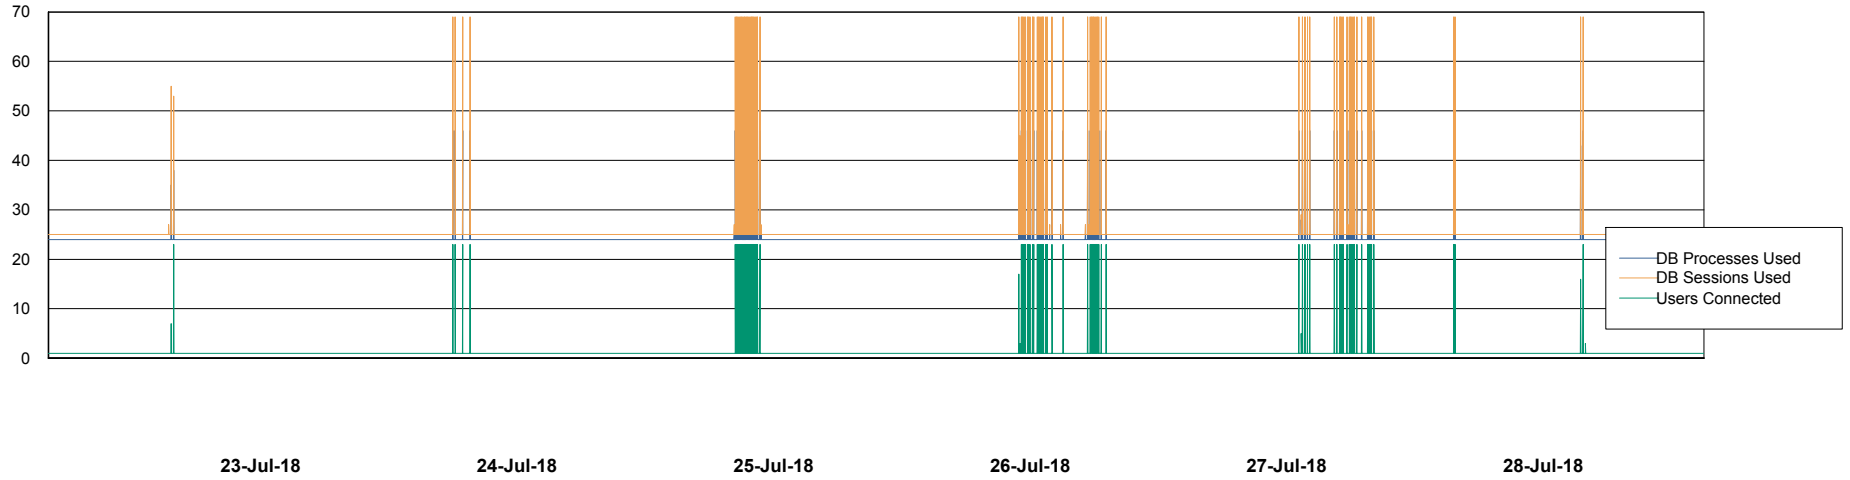

Weekly SLA Customer Report

Customer AUJ_Production
Database ID 41

Database Performance AUJ_DB4_Primary

Weekly SLA Customer Report

Customer AUJ_Production
Database ID 41

Database Performance AUJ_DB5_Standby

Weekly SLA Customer Report

Customer AUJ_Production
Database ID 41

Database Performance AUJ_DB6_Standby2

Weekly SLA Customer Report

Customer AUJ_Production
Database ID 41

Database Performance AUJDB_BI

Weekly SLA Customer Report