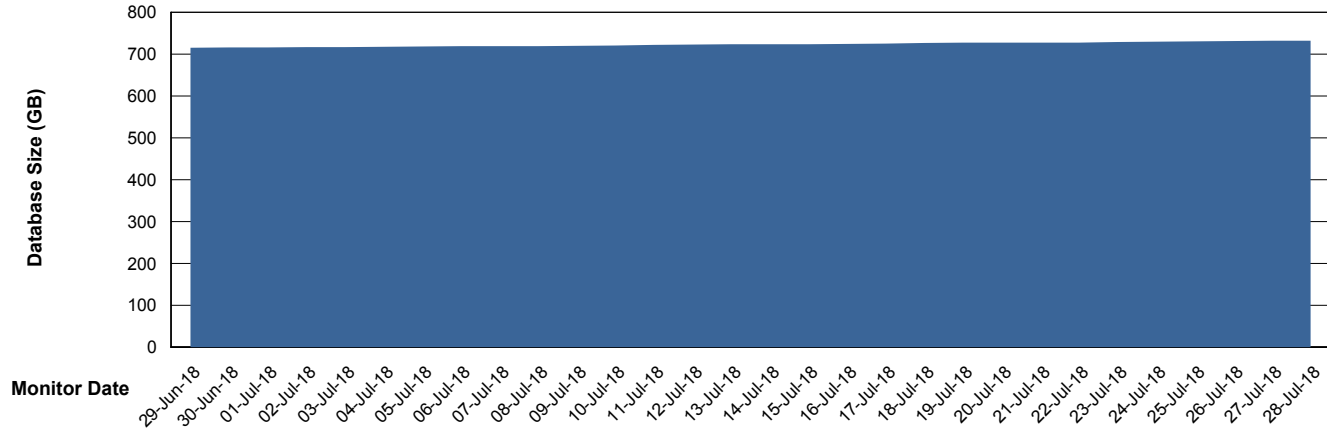

Weekly SLA Customer Report

Customer AUJ_Production
Database ID 41

Database Performance AUJ_DB6_Standby2

Weekly SLA Customer Report

Customer AUJ_Production
Database ID 41

Database Performance AUJDB_BI

Weekly SLA Customer Report

Customer AUJ_Production
Database ID 41

Database Performance AUJDB_BI_TS1

Weekly SLA Customer Report

Customer AUJ_Production
Database ID 41

DATABASE SIZE AUJ_DB4_Primary

Database growth over last month

DATABASE SIZE AUJDB_BI

Database growth over last month

Weekly SLA Customer Report

Customer AUJ_Production
Database ID 41

DATABASE SIZE AUJDB_BI_TS1

Database growth over last month

Weekly SLA Customer Report

Customer AUJ_Production
 Database ID 41