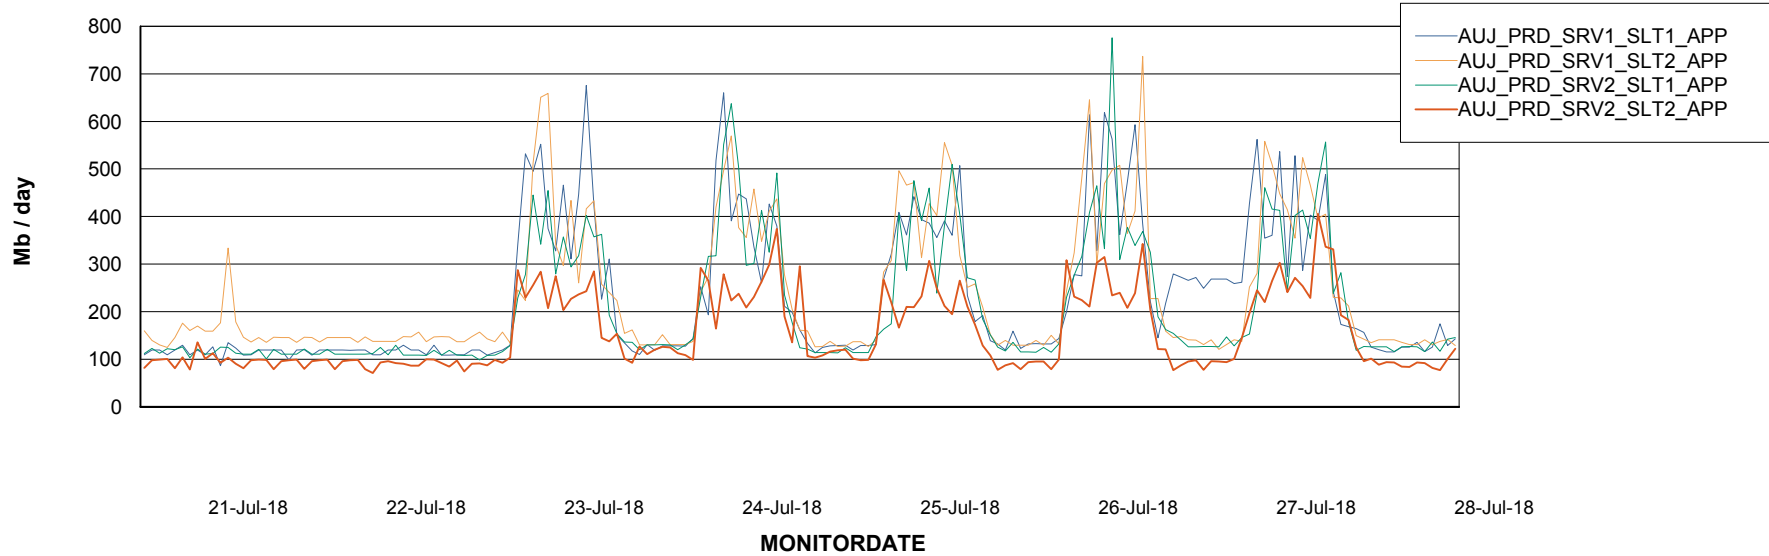

ABSSolute Application Server Services

Avg memory used per ABS Server Service