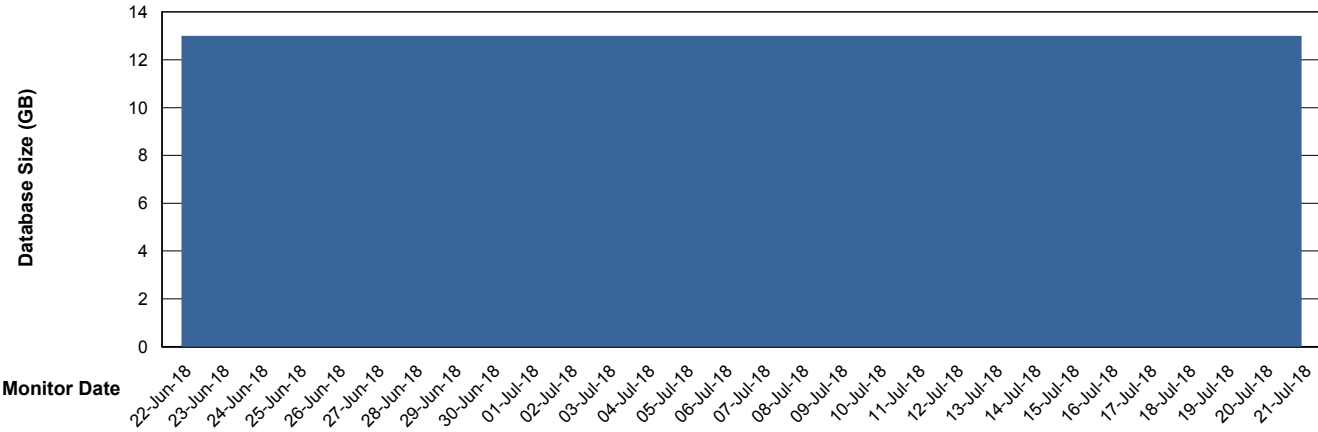

Weekly SLA Customer Report

Customer WBL_Production
Database ID 40

Database Performance WBLDB_Production

DB Processes Max 500
DB Sessions Max 772

Weekly SLA Customer Report

Customer WBL_Production
Database ID 40

Database Performance WBLDB_Standby

DB Processes Max 500
DB Sessions Max 772

Weekly SLA Customer Report

Customer WBL_Production
 Database ID 40

DATABASE SIZE WBLDB_Production

Database growth over last month

Database Tablespace WBLDB_Production

Date	Tablespace Name	Filesize (Gb)	Usedsize (Gb)	Percentage free
21-Jul-18	ABSDATA	6	5	17
	INDX	8	6	25
20-Jul-18	ABSDATA	6	5	17
	INDX	8	6	25
19-Jul-18	ABSDATA	6	5	17
	INDX	8	6	25
18-Jul-18	ABSDATA	6	5	17
	INDX	8	6	25
17-Jul-18	ABSDATA	6	5	17
	INDX	8	6	25
16-Jul-18	ABSDATA	6	5	17
	INDX	8	6	25
15-Jul-18	ABSDATA	6	5	17
	INDX	8	6	25