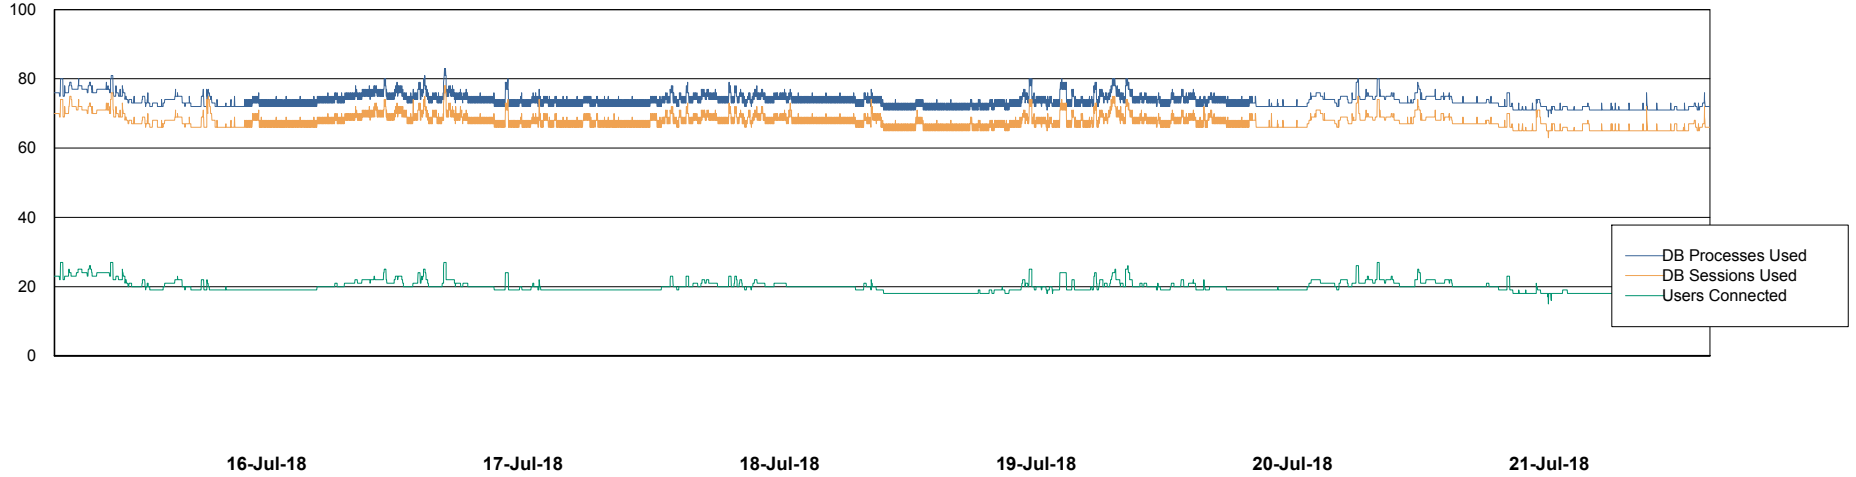

Harddisk Usage WBL_PRD_ORACLE2

	Free disk space on c: (%)	Total disk space on c: (Gb)	Free disk space on d: (%)	Total disk space on d: (Gb)	Free disk space on e: (%)	Total disk space on e: (Gb)	Free disk space on f: (%)	Total disk space on f: (Gb)
21-Jul-18	75	120	90	200	89	200	96	200
20-Jul-18	75	120	90	200	89	200	96	200
19-Jul-18	75	120	90	200	89	200	96	200
18-Jul-18	75	120	90	200	89	200	96	200
17-Jul-18	75	120	90	200	89	200	96	200
16-Jul-18	75	120	90	200	89	200	97	200
15-Jul-18	74	120	90	200	89	200	97	200

Weekly SLA Customer Report

Customer WBL_Production
Database ID 40

Database Performance WBLDB_Production

DB Processes Max 500
DB Sessions Max 772

Weekly SLA Customer Report

Customer WBL_Production
Database ID 40