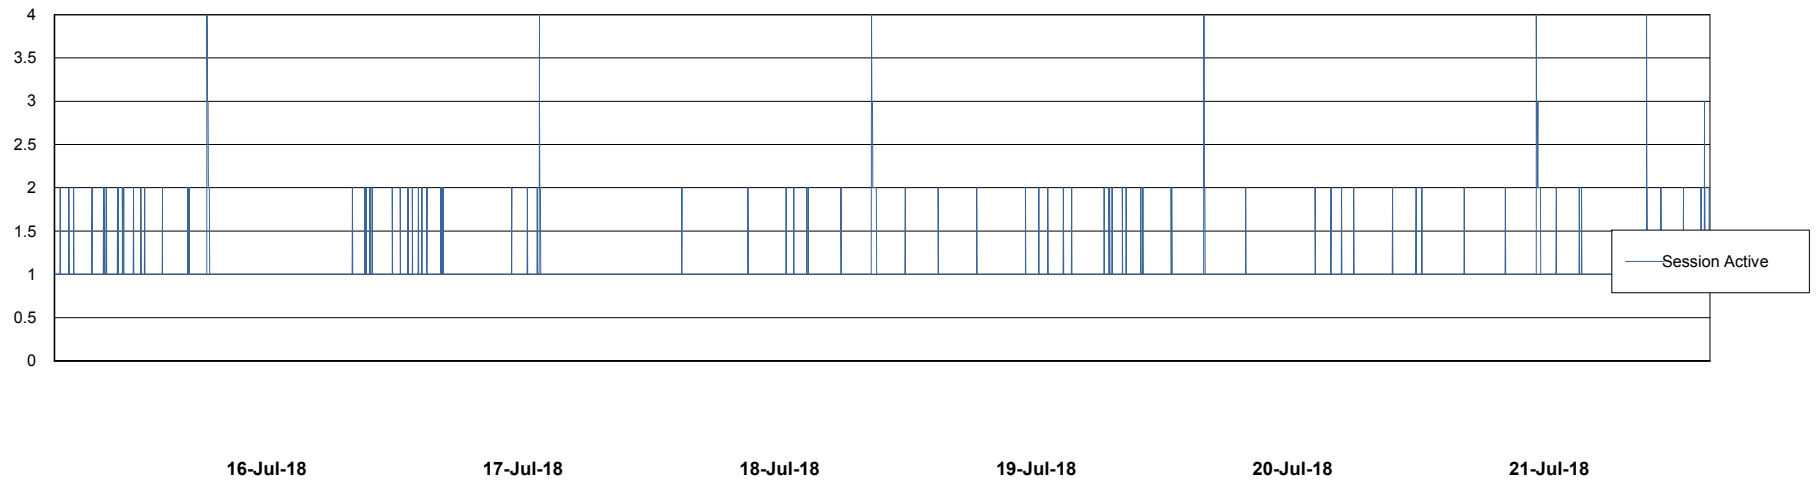

Weekly SLA Customer Report

Customer WBL_Production
 Database ID 40

Harddisk Usage WBL_PRD_ORACLE1

	Free disk space on c: (%)	Total disk space on c: (Gb)	Free disk space on d: (%)	Total disk space on d: (Gb)	Free disk space on e: (%)	Total disk space on e: (Gb)	Free disk space on f: (%)	Total disk space on f: (Gb)
21-Jul-18	73	120	79	200	93	200	92	100
20-Jul-18	73	120	79	200	93	200	93	100
19-Jul-18	73	120	79	200	93	200	93	100
18-Jul-18	73	120	79	200	93	200	94	100
17-Jul-18	73	120	79	200	93	200	94	100
16-Jul-18	73	120	79	200	93	200	94	100
15-Jul-18	73	120	79	200	93	200	95	100

Harddisk Usage WBL_PRD_ORACLE2

	Free disk space on c: (%)	Total disk space on c: (Gb)	Free disk space on d: (%)	Total disk space on d: (Gb)	Free disk space on e: (%)	Total disk space on e: (Gb)	Free disk space on f: (%)	Total disk space on f: (Gb)
21-Jul-18	75	120	90	200	89	200	96	200
20-Jul-18	75	120	90	200	89	200	96	200
19-Jul-18	75	120	90	200	89	200	96	200
18-Jul-18	75	120	90	200	89	200	96	200
17-Jul-18	75	120	90	200	89	200	96	200
16-Jul-18	75	120	90	200	89	200	97	200
15-Jul-18	74	120	90	200	89	200	97	200

Weekly SLA Customer Report

Customer WBL_Production
Database ID 40

Database Performance WBLDB_Production

DB Processes Max 500
DB Sessions Max 772

Weekly SLA Customer Report

Customer WBL_Production
Database ID 40