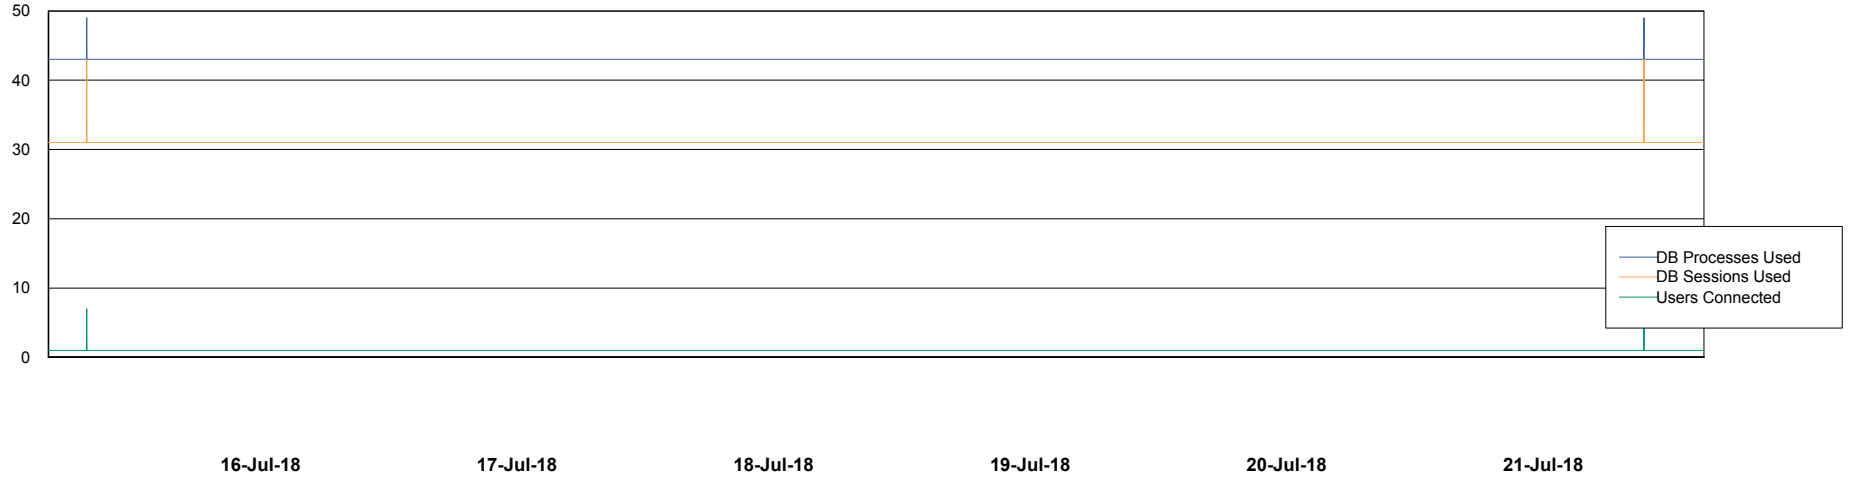

Weekly SLA Customer Report

Customer WBL_Production
Database ID 40

Database Performance WBLDB_Production

DB Processes Max 500
DB Sessions Max 772

Weekly SLA Customer Report

Customer WBL_Production
Database ID 40

Database Performance WBLDB_Standby

DB Processes Max 500
DB Sessions Max 772

Weekly SLA Customer Report

Customer WBL_Production
 Database ID 40

DATABASE SIZE WBLDB_Production

Database growth over last month