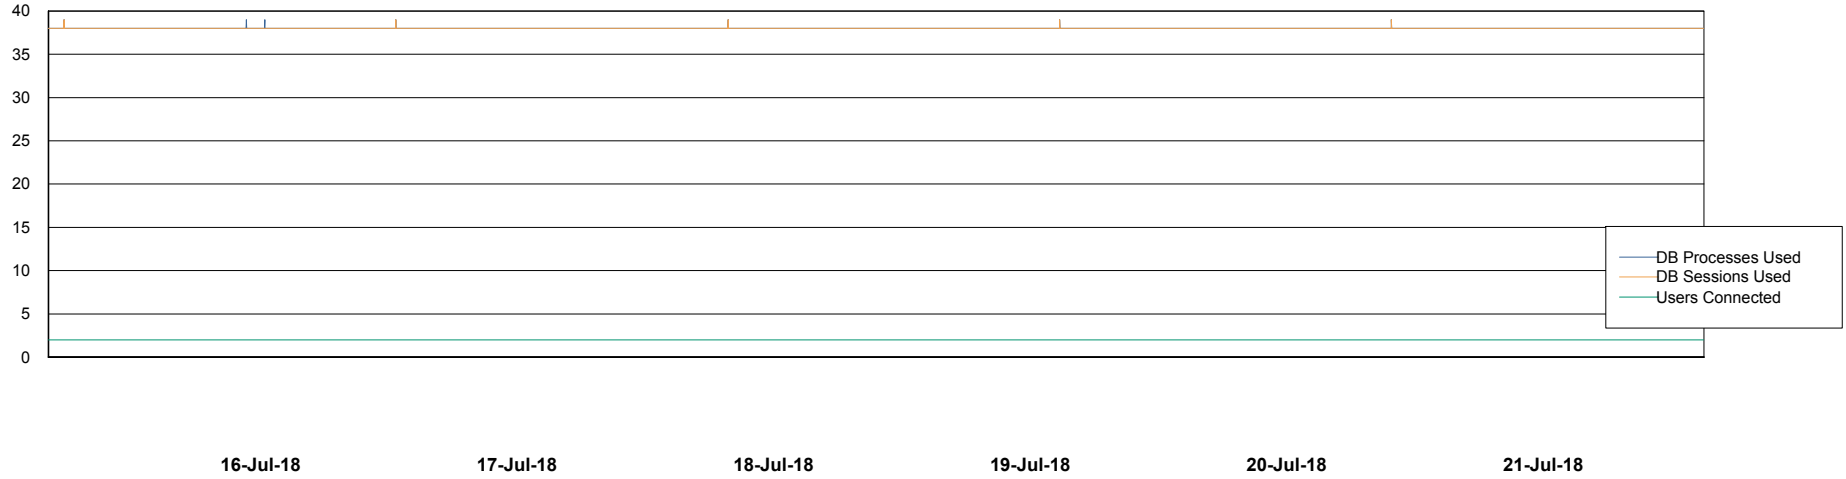

Database Performance VOSDB_Production

DB Processes Max 300
DB Sessions Max 472

Weekly SLA Customer Report

Customer VOS_Production
Database ID 68

Database Performance VOSDB_Standby

DB Processes Max 300
DB Sessions Max 472