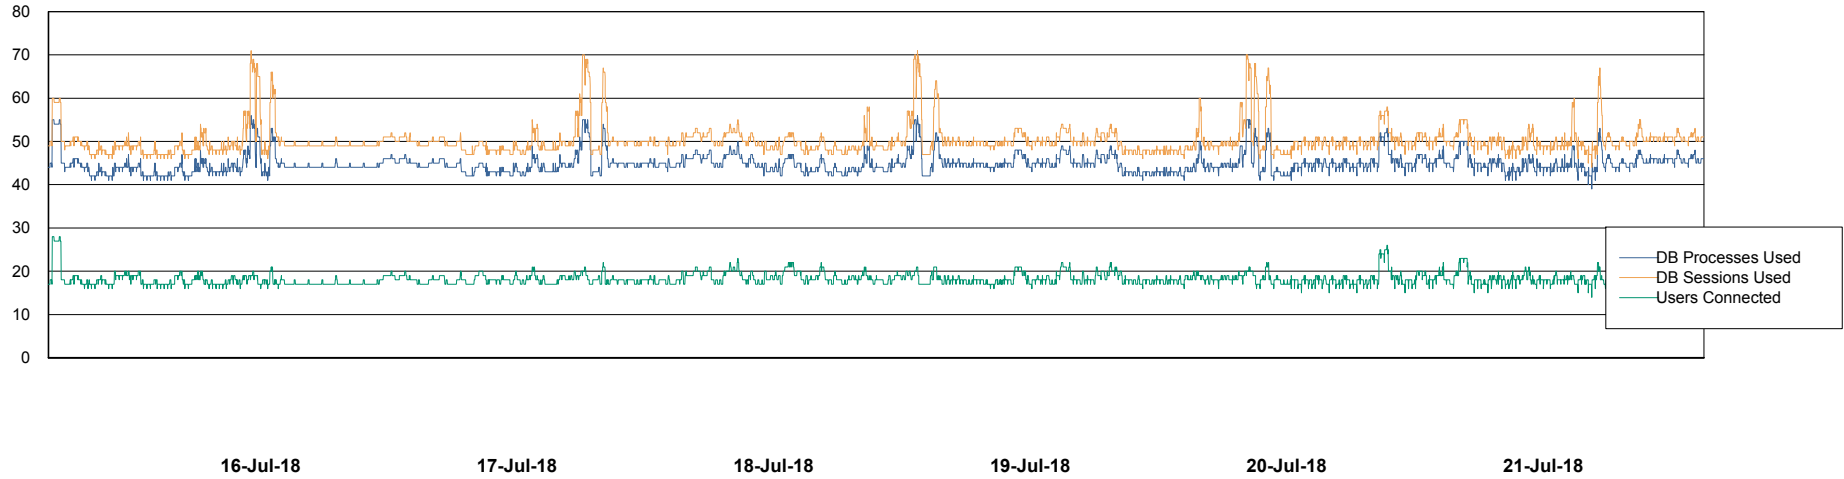

Database Performance VOSBIDB_Production

DB Processes Max 500
DB Sessions Max 772