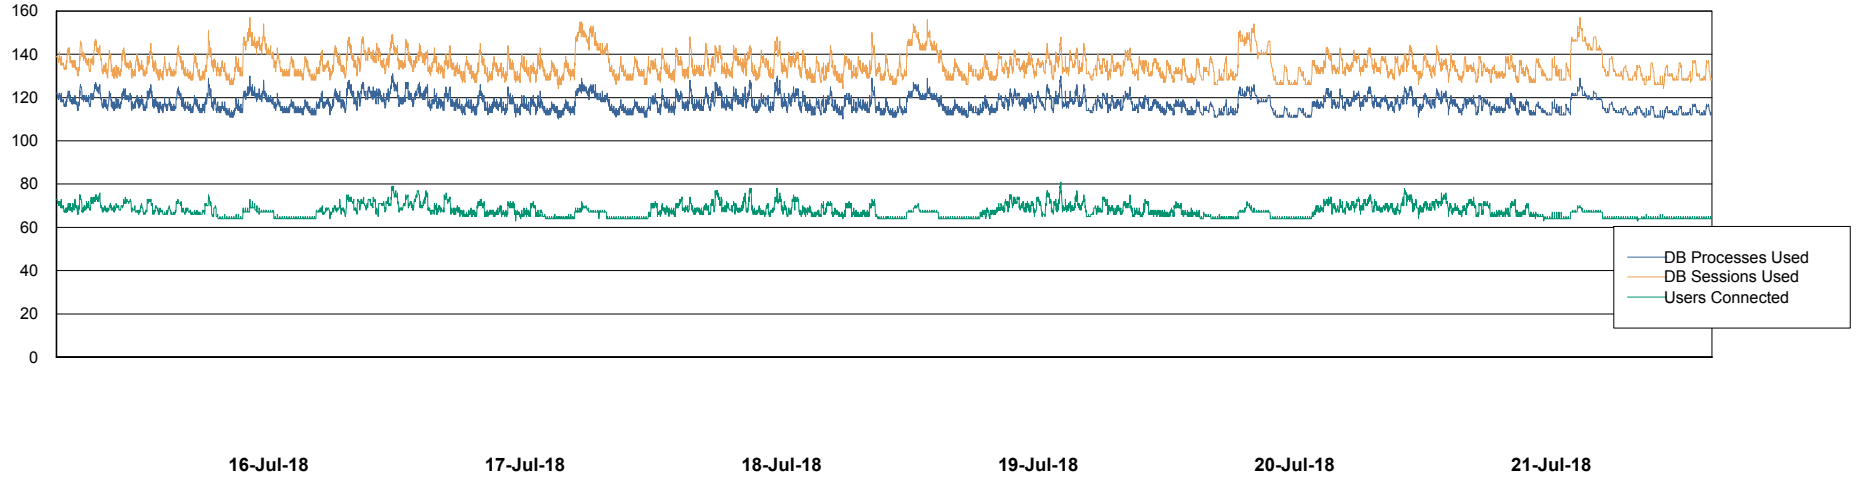

Database Performance VOSDB_Production

DB Processes Max 300
DB Sessions Max 472