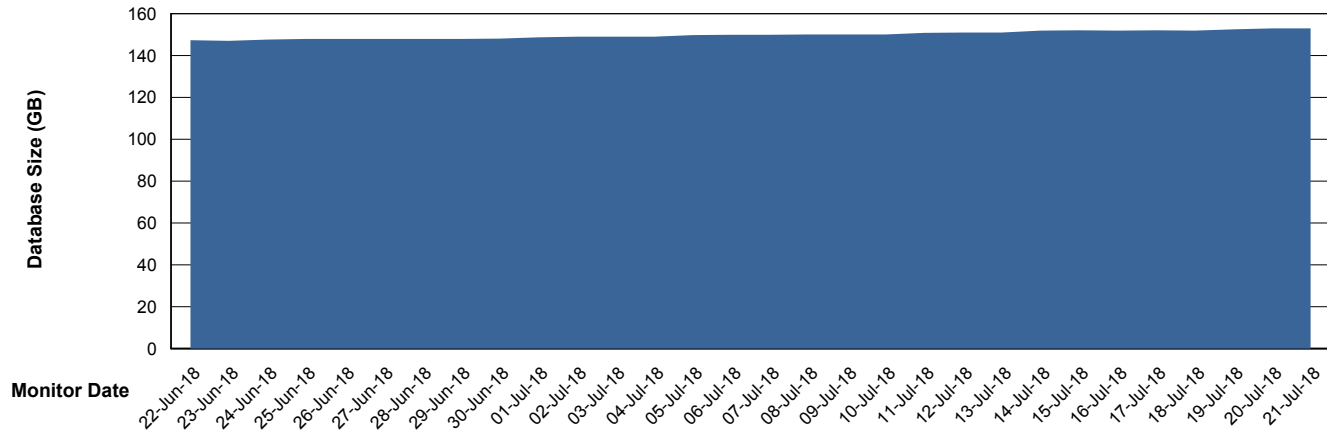

Weekly SLA Customer Report

Customer VOS_Production
Database ID 68

DATABASE SIZE VOSBIDB_Production

Database growth over last month

DATABASE SIZE VOSDB_Production

Database growth over last month

Weekly SLA Customer Report

Customer VOS_Production
Database ID 68

Database Tablespace VOSBIDB_Production

Date	Tablespace Name	Filesize (Gb)	Usedsize (Gb)	Percentage free
21-Jul-18	ABSDATA	33	27	18
	INDX	44	38	14
20-Jul-18	ABSDATA	33	27	18
	INDX	44	38	14
19-Jul-18	ABSDATA	33	27	18
	INDX	44	38	14
18-Jul-18	ABSDATA	33	27	18
	INDX	44	38	14
17-Jul-18	ABSDATA	33	27	18
	INDX	44	38	14
16-Jul-18	ABSDATA	33	27	18
	INDX	44	38	14
15-Jul-18	ABSDATA	33	27	18
	INDX	44	38	14