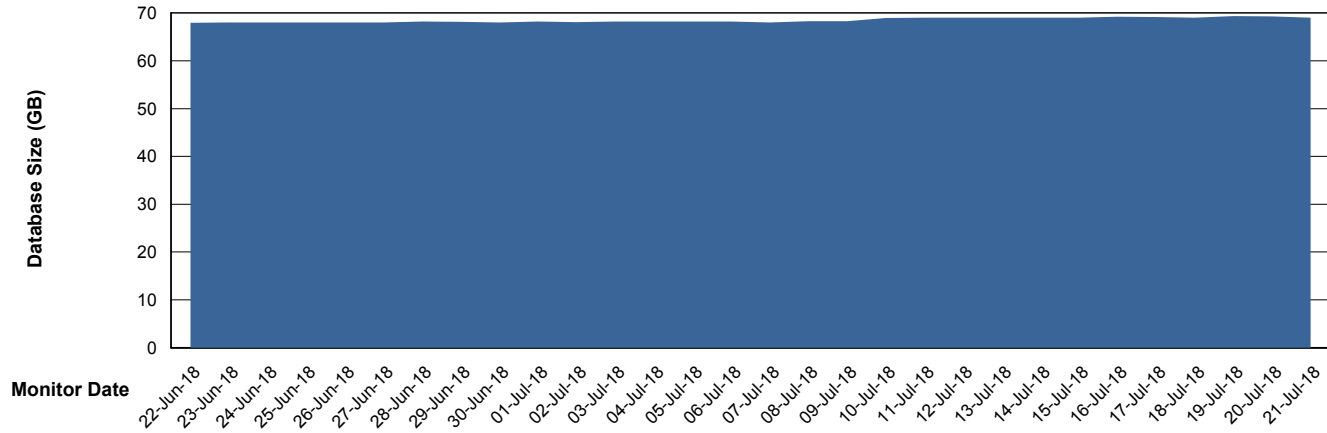

Database Performance VOSDB_Production

DB Processes Max 300
DB Sessions Max 472

Weekly SLA Customer Report

Customer VOS_Production
Database ID 68

Database Performance VOSDB_Standby

DB Processes Max 300
DB Sessions Max 472

Weekly SLA Customer Report

Customer VOS_Production
Database ID 68

DATABASE SIZE VOSBIDB_Production

Database growth over last month

DATABASE SIZE VOSDB_Production

Database growth over last month

Weekly SLA Customer Report