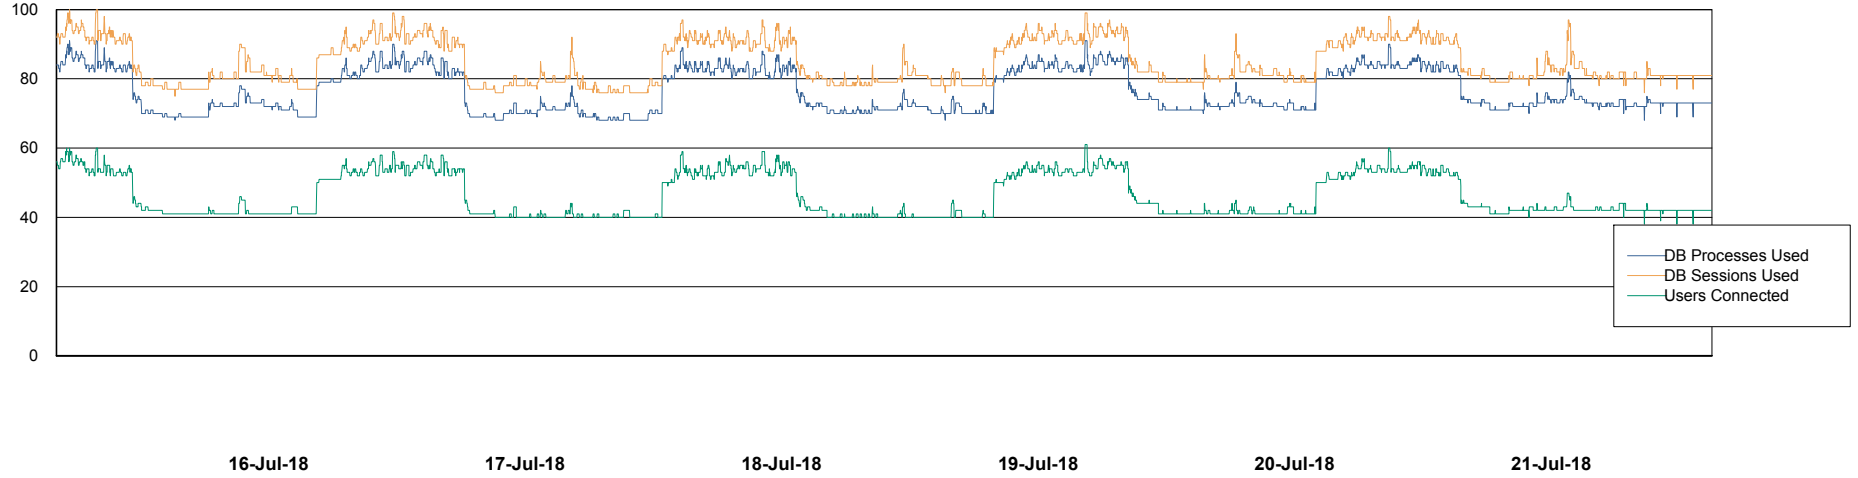

Harddisk Usage VEN_PRD_ORACLE2

	Free disk space on c: (%)	Free disk space on d: (%)	Free disk space on e: (%)
21-Jul-18	34	48	39
20-Jul-18	34	48	40
19-Jul-18	34	48	40
18-Jul-18	34	48	40
17-Jul-18	33	48	40
16-Jul-18	33	48	40
15-Jul-18	33	48	40

Weekly SLA Customer Report

Customer VEN_Production
Database ID 35

Database Performance VENDB_Production

DB Processes Max 500
DB Sessions Max 772

Weekly SLA Customer Report

Customer VEN_Production
Database ID 35