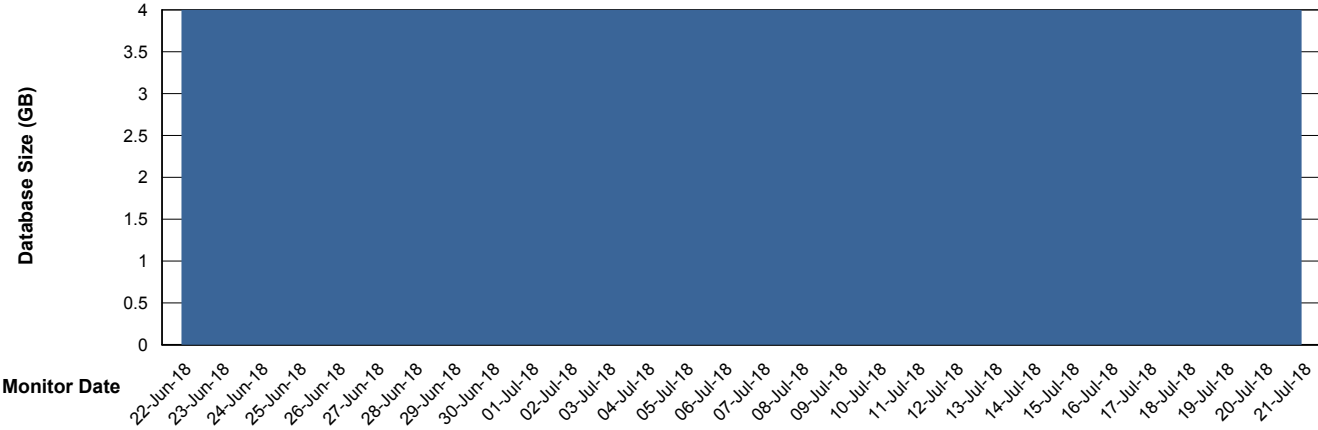

Weekly SLA Customer Report

Customer STX_Production
Database ID 71

Harddisk Usage STX_PRD_LDRSRV

	Free disk space on c: (%)	Total disk space on c: (Gb)	Free disk space on d: (%)	Total disk space on d: (Gb)
21-Jul-18	35	100	16	400
20-Jul-18	34	100	16	400
19-Jul-18	34	100	16	400
18-Jul-18	34	100	16	400
17-Jul-18	34	100	16	400
16-Jul-18	34	100	16	400
15-Jul-18	34	100	16	400

Weekly SLA Customer Report

Customer STX_Production
Database ID 71

Database Performance STXDB_Production

DB Processes Max 150
DB Sessions Max 248

Weekly SLA Customer Report

Customer STX_Production
 Database ID 71

DATABASE SIZE STXDB_Production

Database growth over last month

Database Tablespace STXDB_Production

Date	Tablespace Name	Filesize (Gb)	Usedsize (Gb)	Percentage free
21-Jul-18	ABSDATA	4	3	25
	INDX	1	0	100
20-Jul-18	ABSDATA	4	3	25
	INDX	1	0	100
19-Jul-18	ABSDATA	4	3	25
	INDX	1	0	100
18-Jul-18	ABSDATA	4	3	25
	INDX	1	0	100
17-Jul-18	ABSDATA	4	3	25
	INDX	1	0	100
16-Jul-18	ABSDATA	4	3	25
	INDX	1	0	100
15-Jul-18	ABSDATA	4	3	25
	INDX	1	0	100