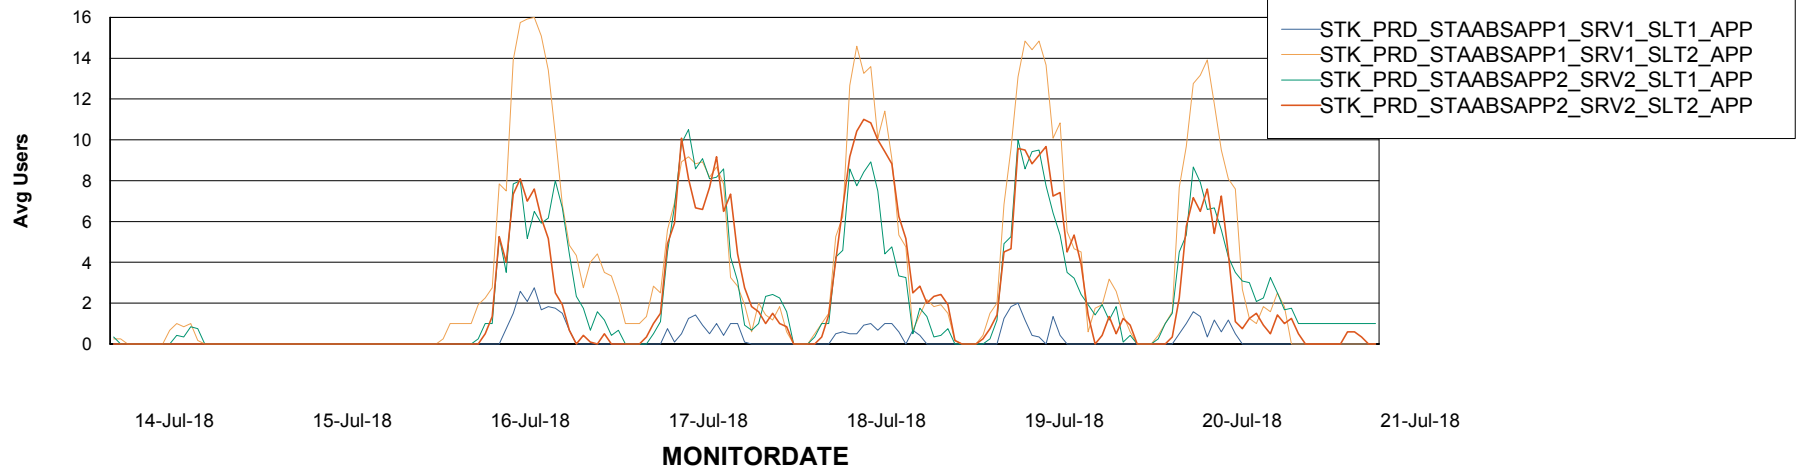

Weekly SLA Customer Report

Customer STK_Production
Database ID 82

ABSSolute Application Server Services

Avg memory used per ABS Server Service

Avg users per day per ABS server

Weekly SLA Customer Report

Customer STK_Production
Database ID 82