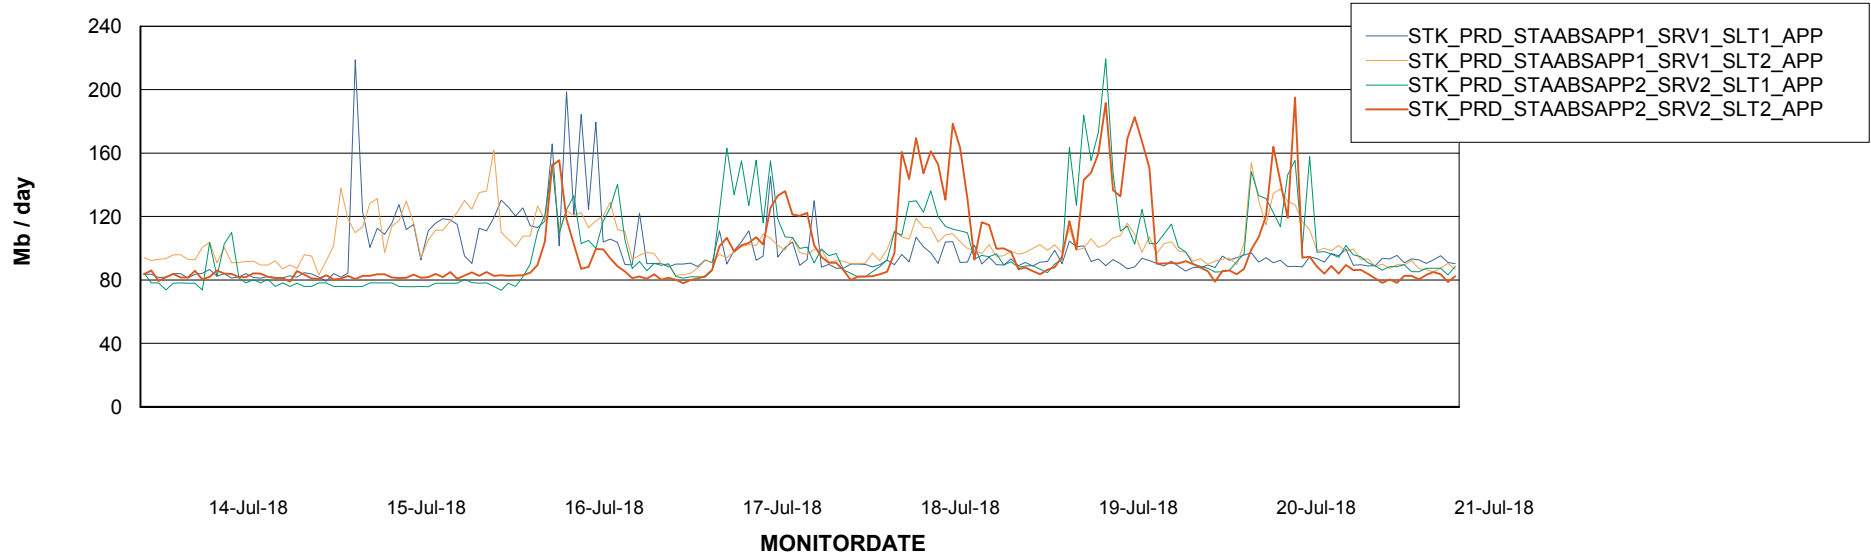

Database Tablespace STKDB_ABS1 Production Database

| Date | Tablespace Name | Filesize (Gb) | Usedsize (Gb) | Percentage free |
|-----------|-----------------|---------------|---------------|-----------------|
| 21-Jul-18 | ABSDATA | 179 | 128 | 28 |
| | INDX | 140 | 119 | 15 |
| 20-Jul-18 | ABSDATA | 179 | 128 | 28 |
| | INDX | 140 | 119 | 15 |
| 19-Jul-18 | ABSDATA | 179 | 128 | 28 |
| | INDX | 140 | 119 | 15 |
| 18-Jul-18 | ABSDATA | 179 | 128 | 28 |
| | INDX | 140 | 119 | 15 |
| 17-Jul-18 | ABSDATA | 179 | 128 | 28 |
| | INDX | 140 | 119 | 15 |
| 16-Jul-18 | ABSDATA | 179 | 128 | 28 |
| | INDX | 140 | 119 | 15 |
| 15-Jul-18 | ABSDATA | 179 | 128 | 28 |
| | INDX | 140 | 119 | 15 |

Weekly SLA Customer Report

Customer STK_Production
Database ID 82

ABSSolute Application Server Services

Avg memory used per ABS Server Service

Avg users per day per ABS server

Weekly SLA Customer Report

Customer STK_Production
Database ID 82