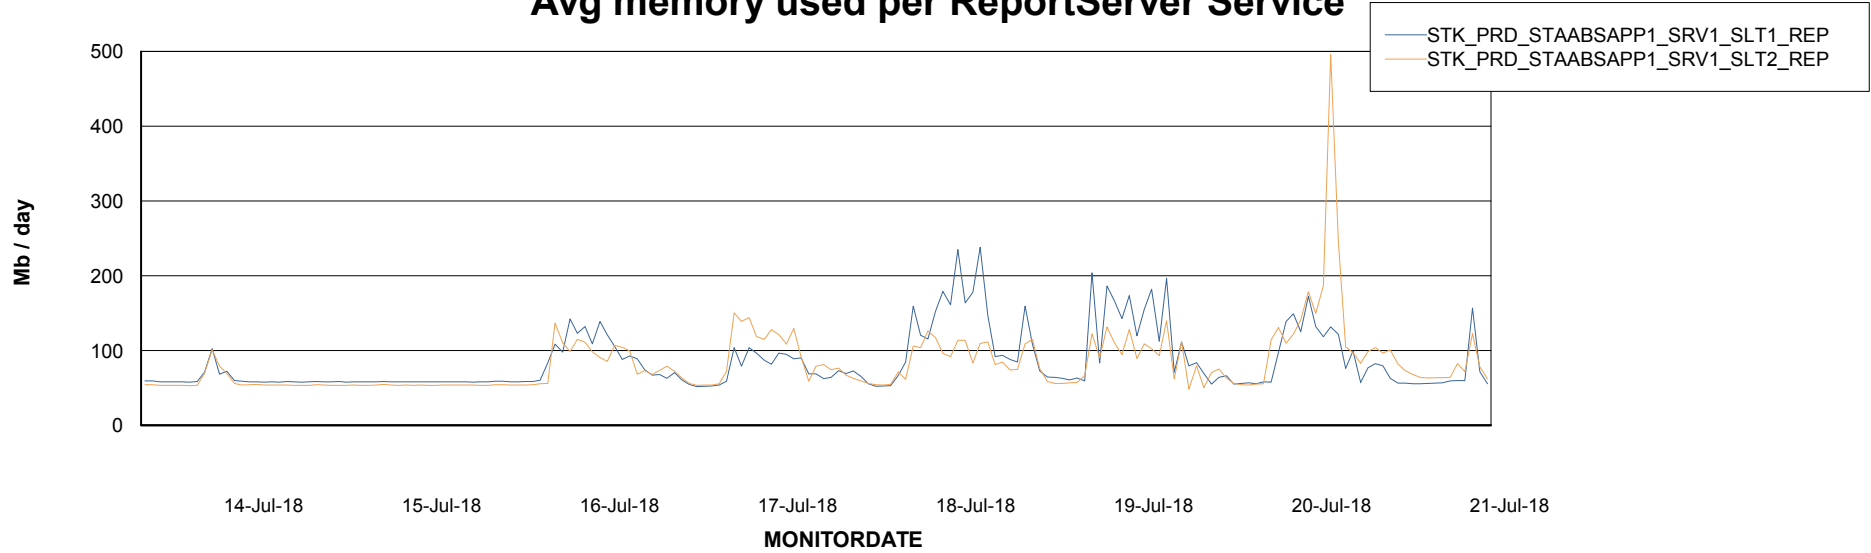

ABSSolute Application ReportServer Services

Avg memory used per ReportServer Service