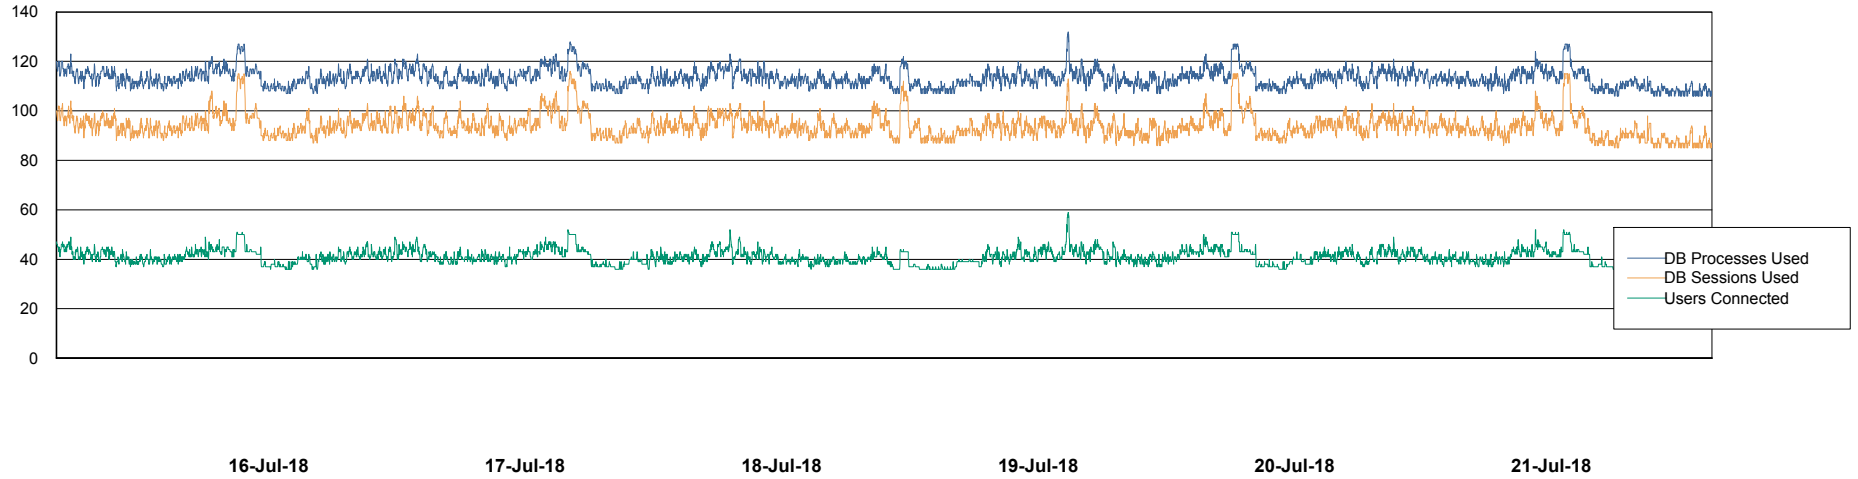

Database Performance STKDB_ABS1 Production Database

DB Processes Max 500
DB Sessions Max 776