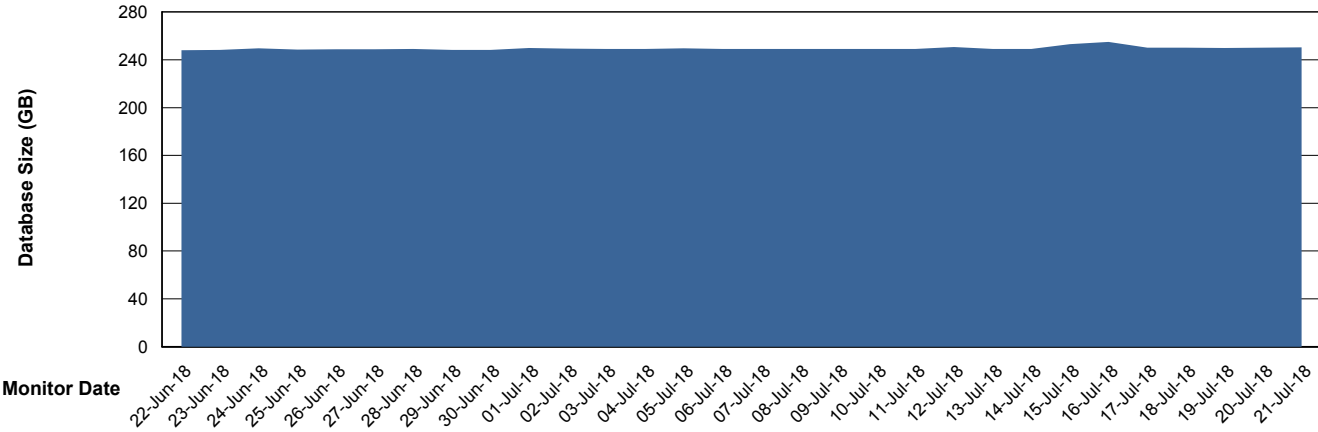

Database Performance STKDB_ABS1SB Standby Database

DB Processes Max 500
DB Sessions Max 774

Weekly SLA Customer Report

Customer STK_Production
 Database ID 82

DATABASE SIZE STKDB_ABS1 Production Database

Database growth over last month

Database Tablespace STKDB_ABS1 Production Database

| Date | Tablespace Name | Filesize (Gb) | Usedsize (Gb) | Percentage free |
|-----------|-----------------|---------------|---------------|-----------------|
| 21-Jul-18 | ABSDATA | 179 | 128 | 28 |
| | INDX | 140 | 119 | 15 |
| 20-Jul-18 | ABSDATA | 179 | 128 | 28 |
| | INDX | 140 | 119 | 15 |
| 19-Jul-18 | ABSDATA | 179 | 128 | 28 |
| | INDX | 140 | 119 | 15 |
| 18-Jul-18 | ABSDATA | 179 | 128 | 28 |
| | INDX | 140 | 119 | 15 |
| 17-Jul-18 | ABSDATA | 179 | 128 | 28 |
| | INDX | 140 | 119 | 15 |
| 16-Jul-18 | ABSDATA | 179 | 128 | 28 |
| | INDX | 140 | 119 | 15 |
| 15-Jul-18 | ABSDATA | 179 | 128 | 28 |
| | INDX | 140 | 119 | 15 |