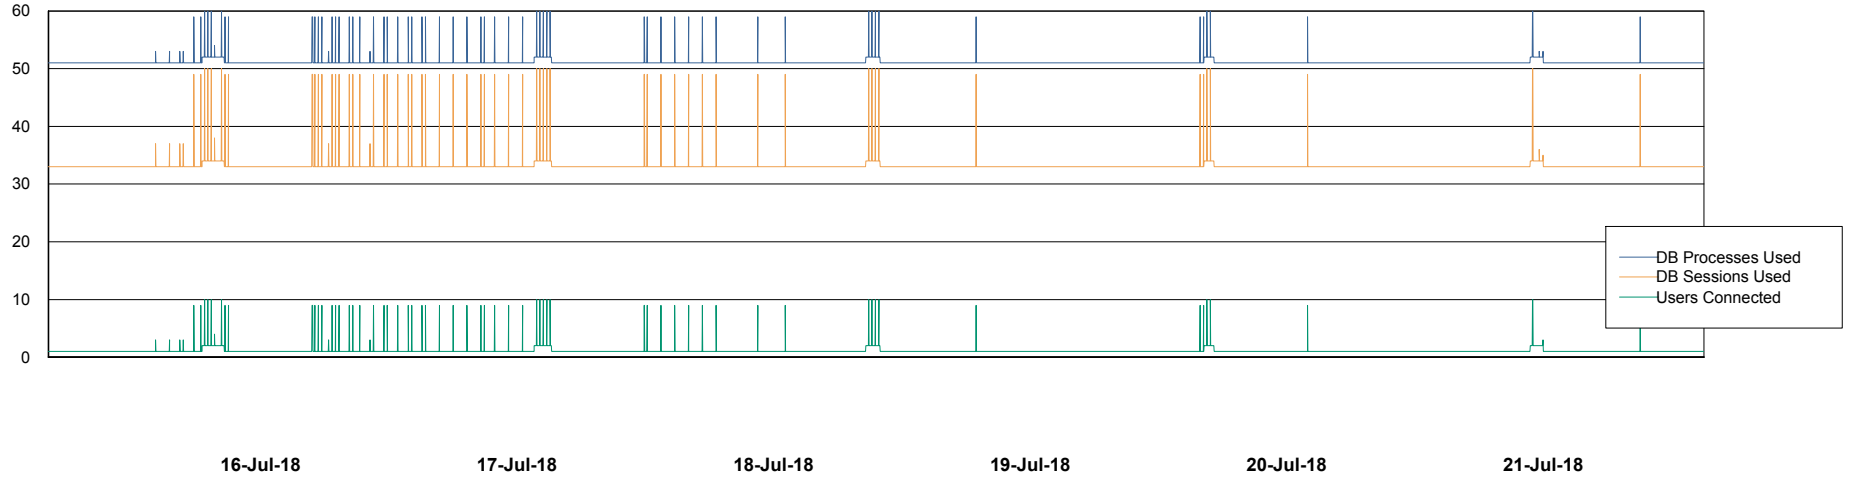

Weekly SLA Customer Report

Customer STK_Production
Database ID 82

Database Performance STKDB_ABS1 Production Database

DB Processes Max 500
DB Sessions Max 776

Weekly SLA Customer Report

Customer STK_Production
Database ID 82

Database Performance STKDB_ABS1SB Standby Database

DB Processes Max 500
DB Sessions Max 774

Weekly SLA Customer Report

Customer STK_Production
 Database ID 82

DATABASE SIZE STKDB_ABS1 Production Database

Database growth over last month