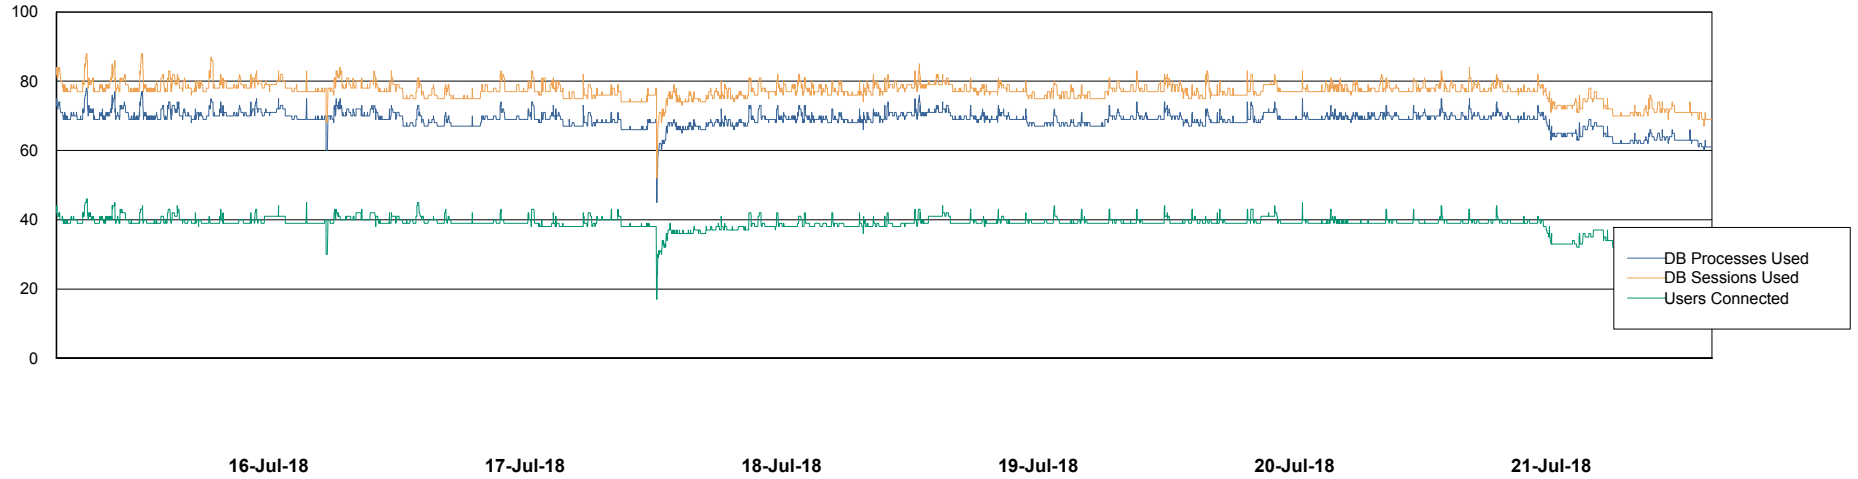

Database Performance RSSDB_Production

DB Processes Max 150
DB Sessions Max 248