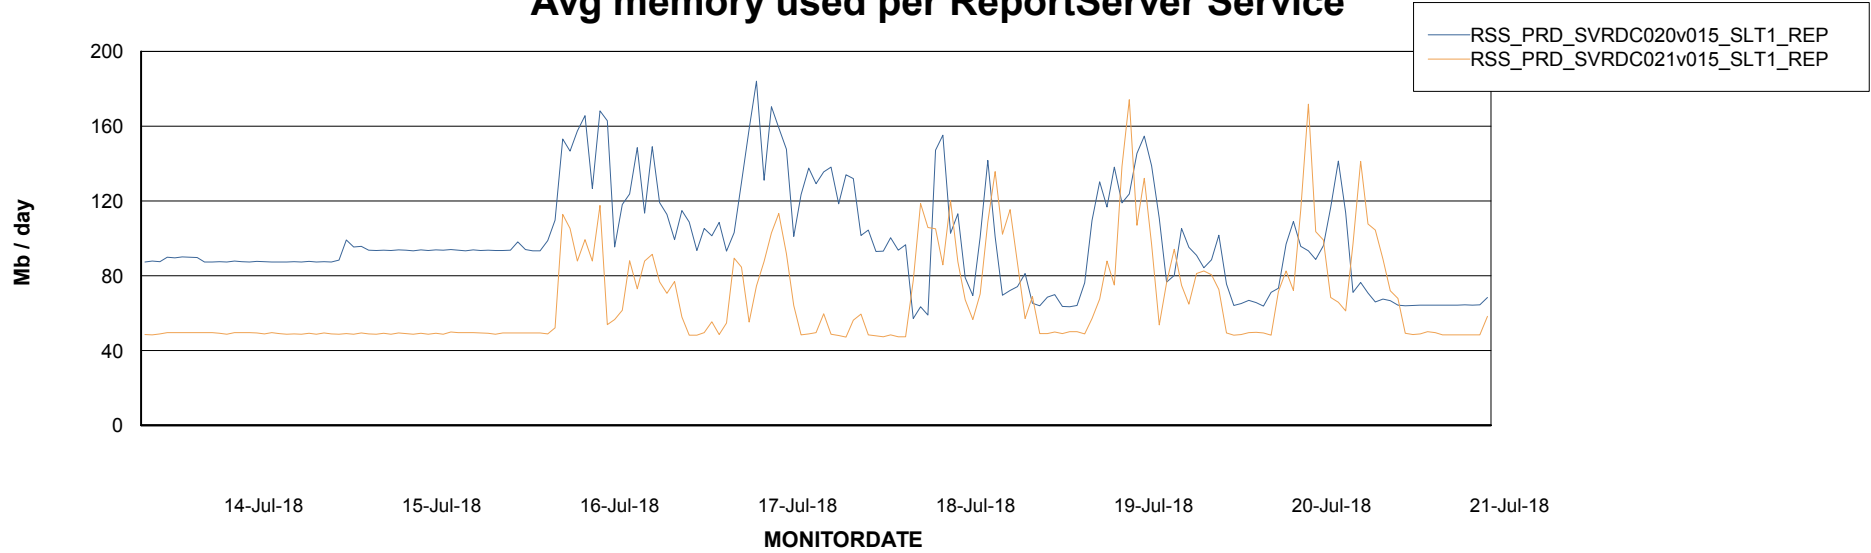

Avg memory used per ABS Server Service

Avg users per day per ABS server

Weekly SLA Customer Report

Customer RSS Production
Database ID 52

ABSSolute Application ReportServer Services

Avg memory used per ReportServer Service