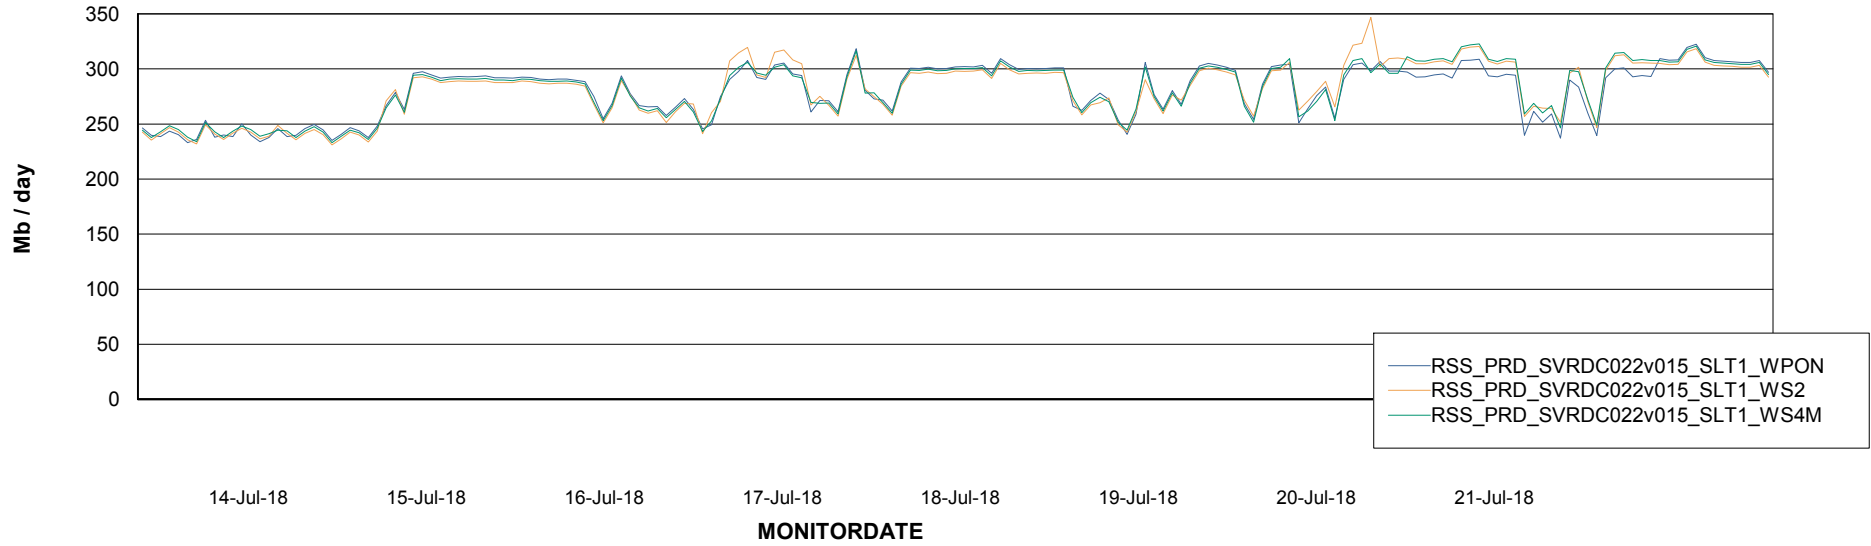

ABSSolute Web Component Services

Avg memory used per ABS Web component