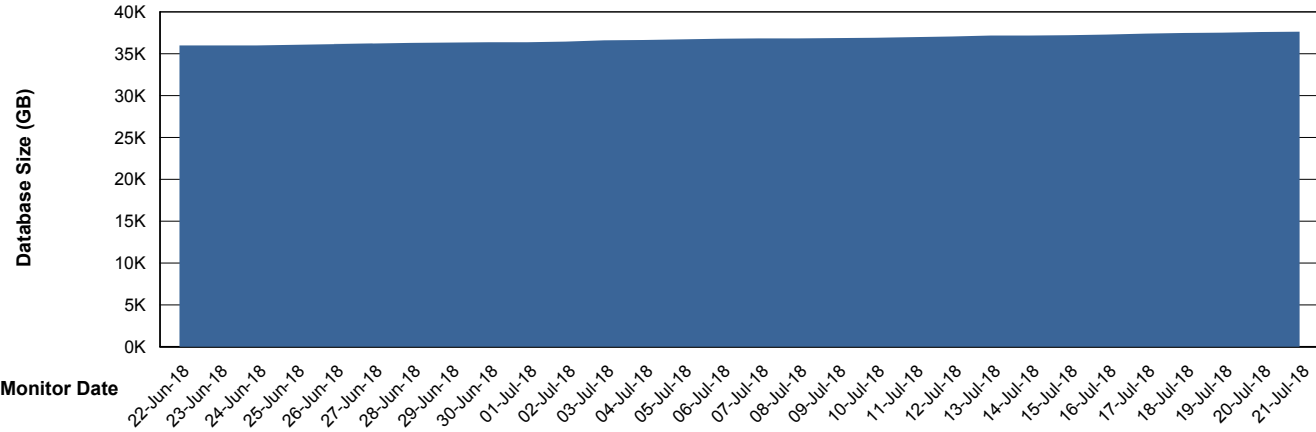

Database Performance RSSDB_Standby

DB Processes Max 150
DB Sessions Max 248

Weekly SLA Customer Report

Customer RSS Production
 Database ID 52

DATABASE SIZE RSSDB_Production

Database growth over last month

Database Tablespace RSSDB_Production

Date	Tablespace Name	Filesize (Gb)	Usedsize (Gb)	Percentage free
21-Jul-18	ABSDATA	20,000	16,065	20
	INDX	24,500	20,314	17
20-Jul-18	ABSDATA	20,000	16,001	20
	INDX	24,500	20,314	17
19-Jul-18	ABSDATA	20,000	15,983	20
	INDX	24,500	20,253	17
18-Jul-18	ABSDATA	20,000	15,980	20
	INDX	24,500	20,212	18
17-Jul-18	ABSDATA	20,000	15,963	20
	INDX	24,500	20,170	18
16-Jul-18	ABSDATA	20,000	15,886	21
	INDX	24,500	20,117	18
15-Jul-18	ABSDATA	20,000	15,868	21
	INDX	24,500	20,053	18