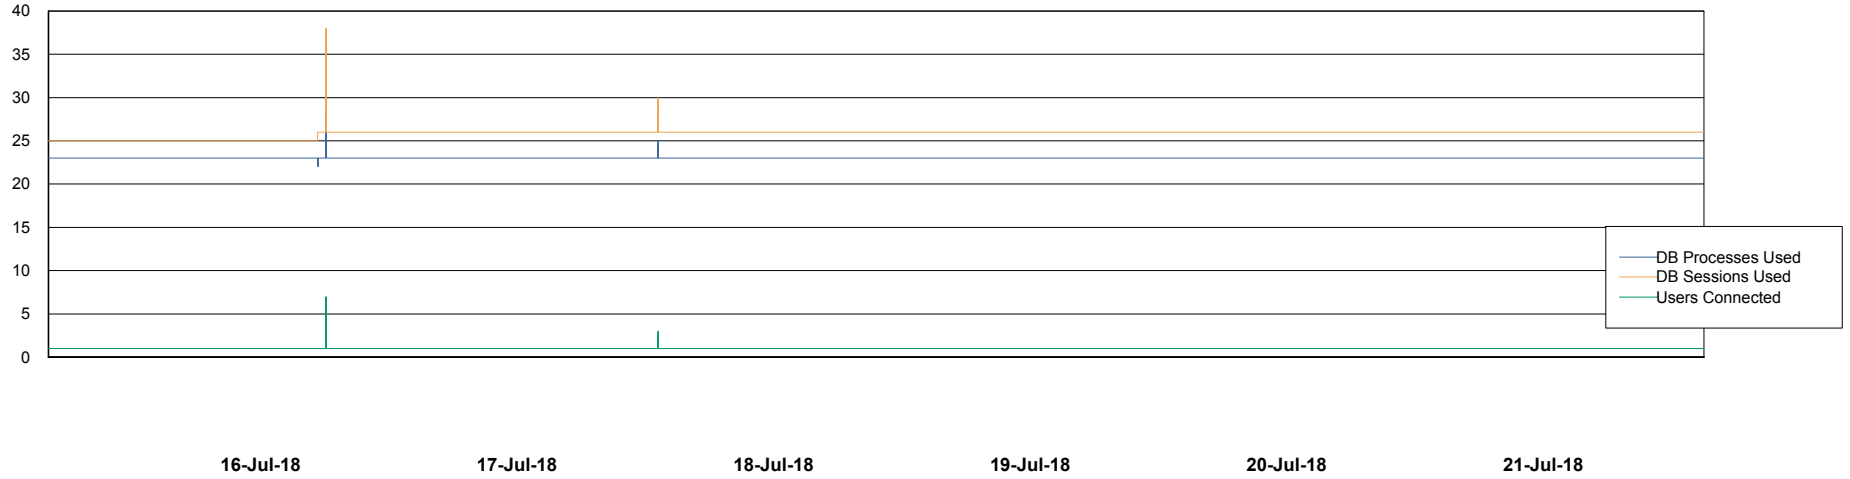

Weekly SLA Customer Report

Customer RSS Production
Database ID 52

Database Performance RSSDB_Production

DB Processes Max 150
DB Sessions Max 248

Weekly SLA Customer Report

Customer RSS Production
Database ID 52

Database Performance RSSDB_Standby

DB Processes Max 150
DB Sessions Max 248

Weekly SLA Customer Report

Customer RSS Production
 Database ID 52

DATABASE SIZE RSSDB_Production

Database growth over last month