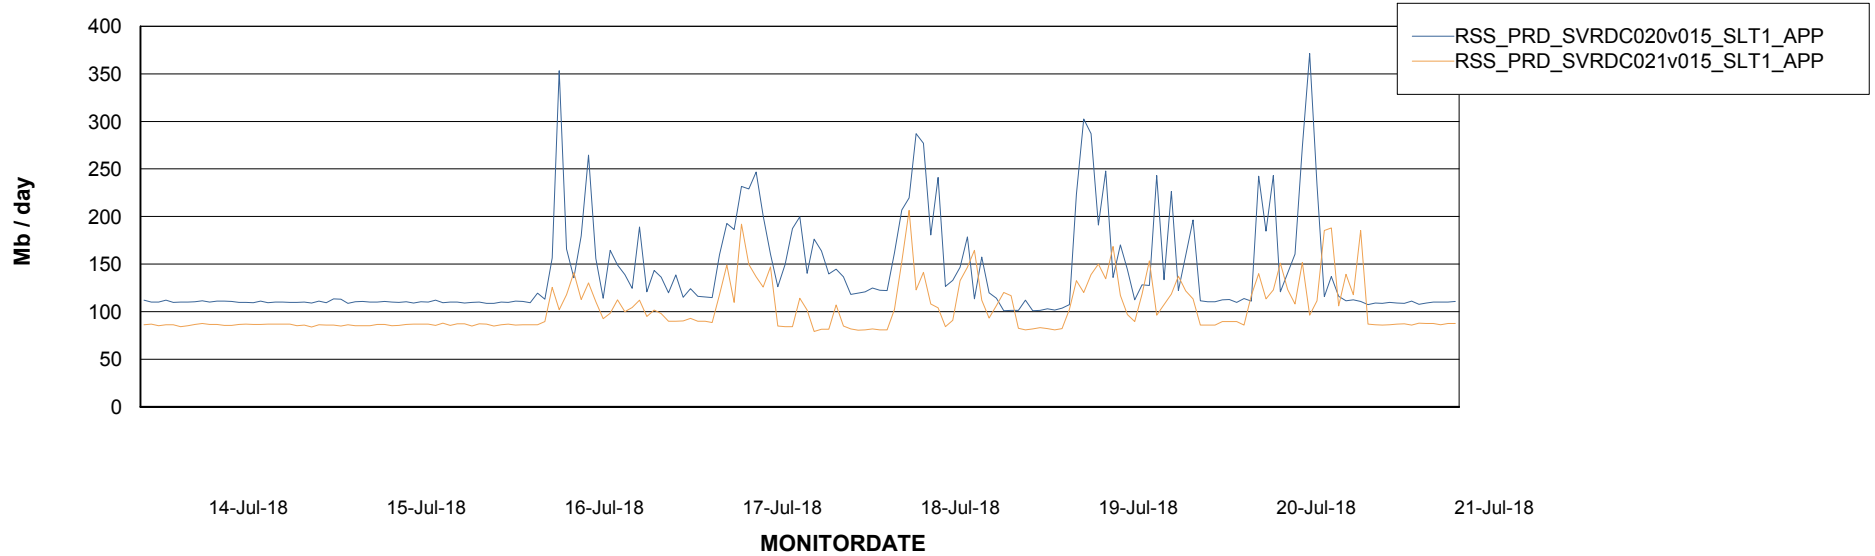

ABSSolute Application Server Services

Avg memory used per ABS Server Service