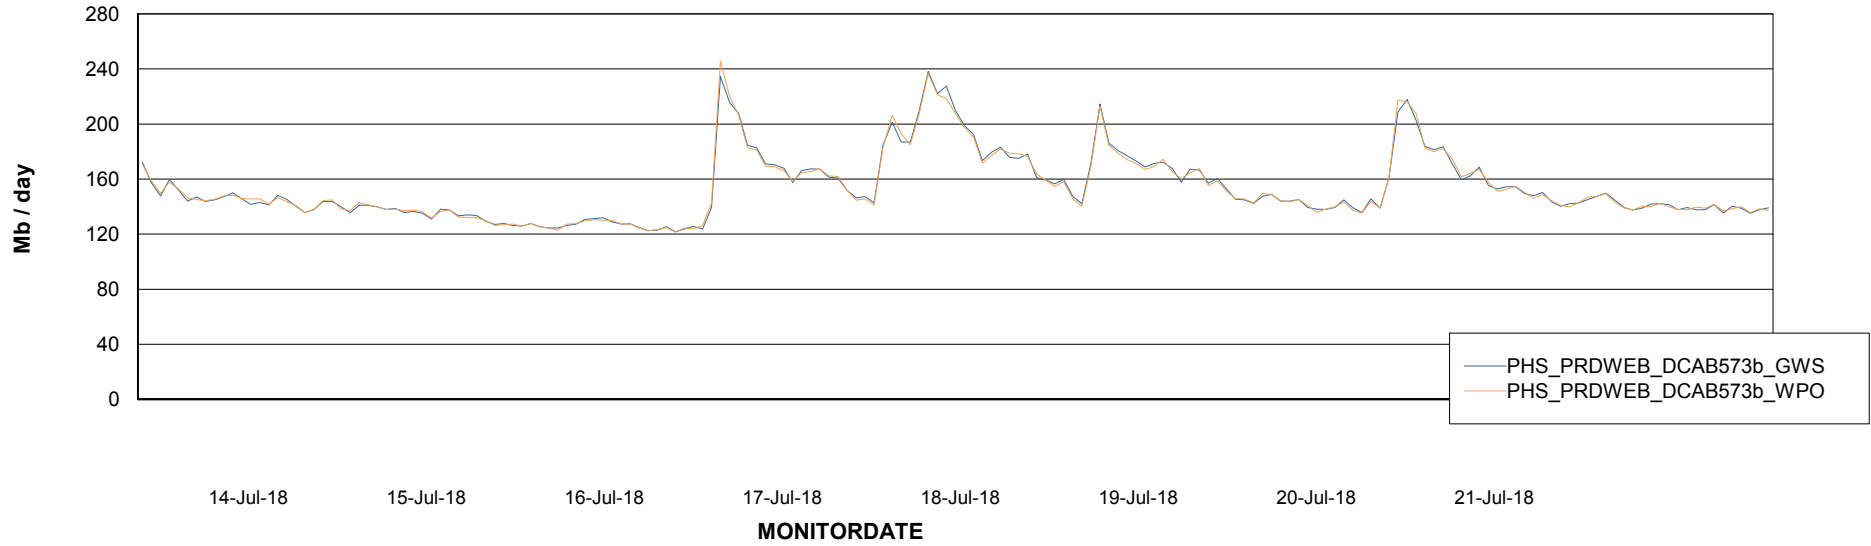

ABSSolute Web Component Services

Avg memory used per ABS Web component