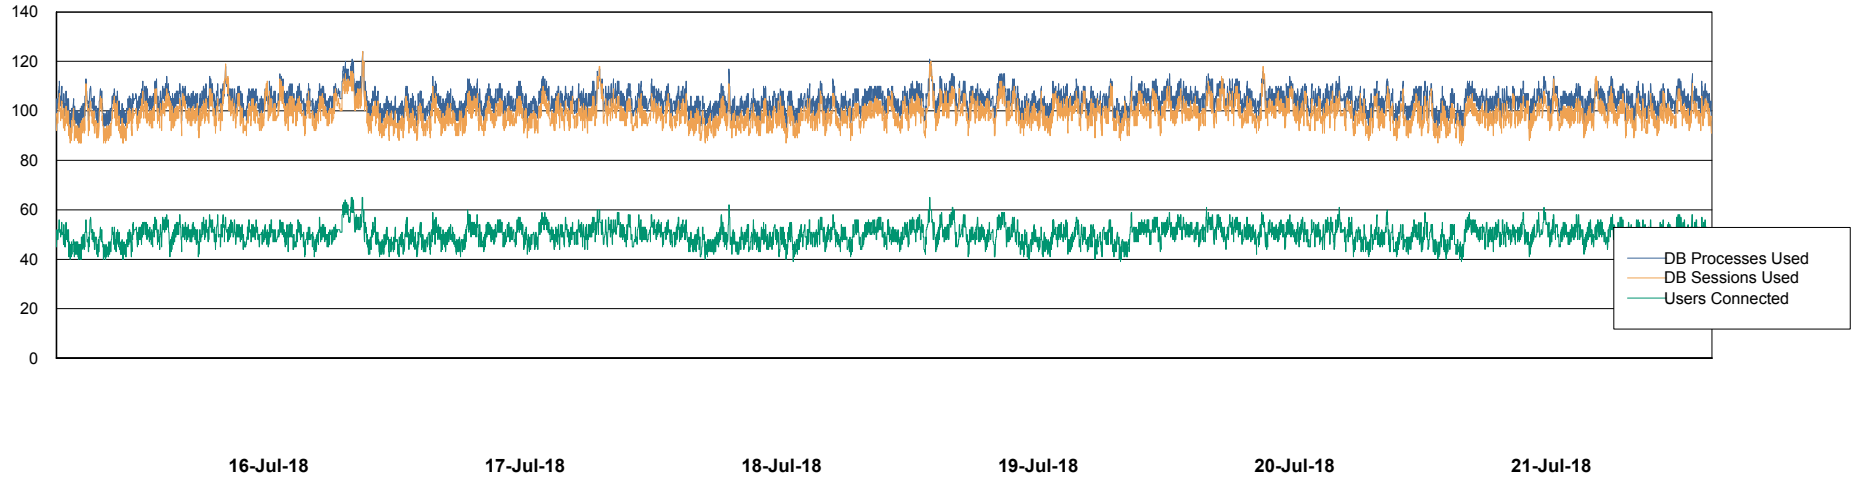

Database Performance PHSDB_Production

DB Processes Max 500
DB Sessions Max 772