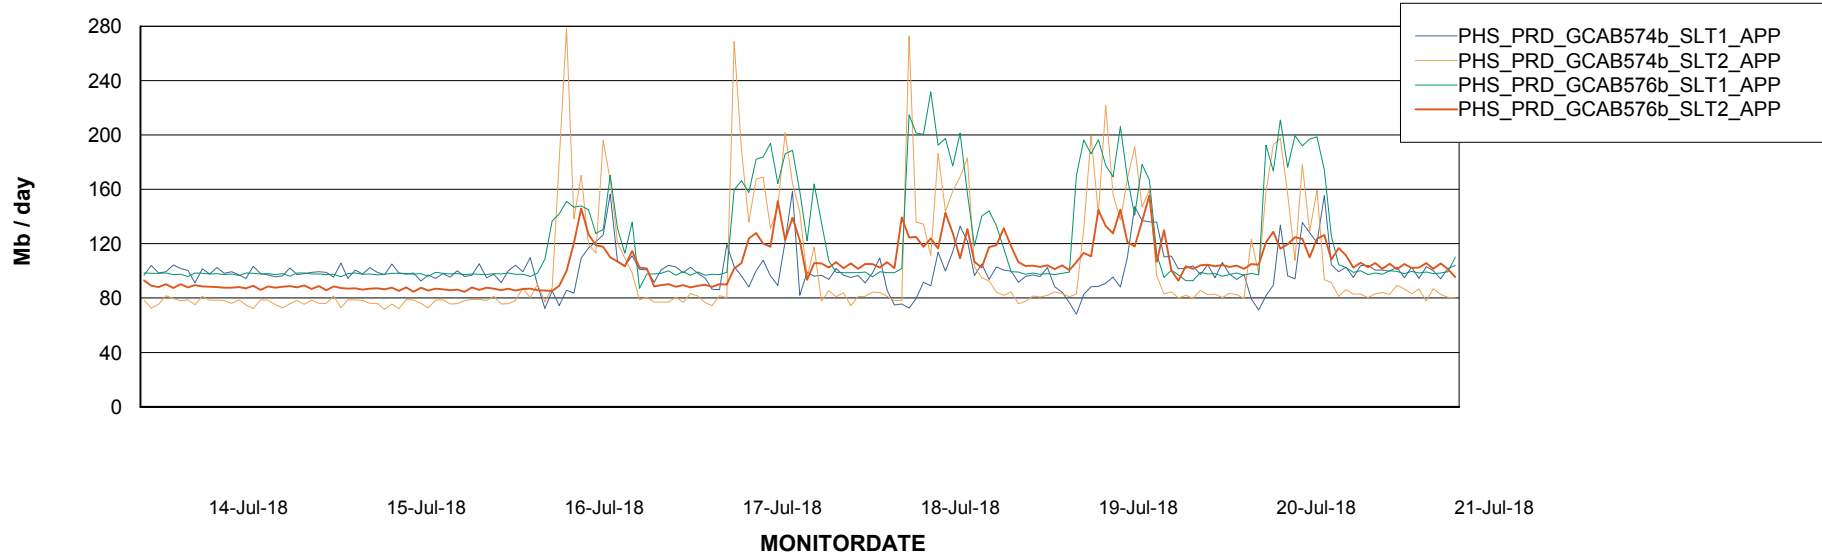

ABSSolute Application Server Services

Avg memory used per ABS Server Service