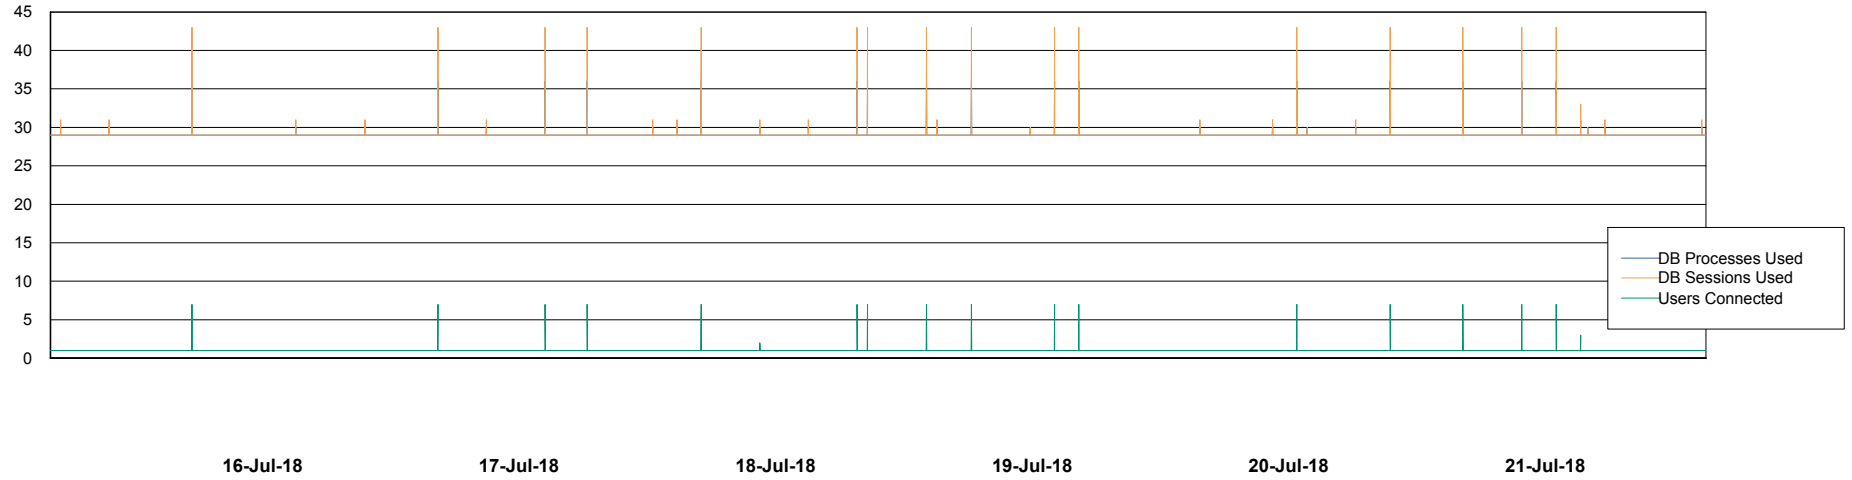

Database Performance PHSDB_Standby

DB Processes Max 500
DB Sessions Max 772