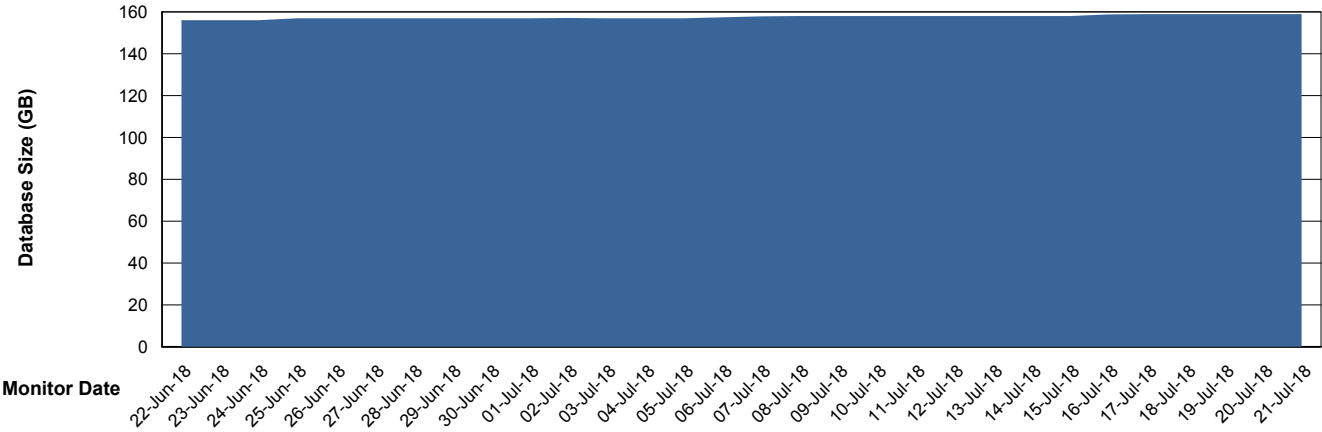

Database Performance PHSDB_Standby

DB Processes Max 500
DB Sessions Max 772

Weekly SLA Customer Report

Customer PHS_Production
 Database ID 47

DATABASE SIZE PHSDB_Production

Database growth over last month

Database Tablespace PHSDB_Production

Date	Tablespace Name	Filesize (Gb)	Usedsize (Gb)	Percentage free
21-Jul-18	ABSDATA	175	151	14
	INDX	7	5	29
20-Jul-18	ABSDATA	175	151	14
	INDX	7	5	29
19-Jul-18	ABSDATA	175	151	14
	INDX	7	5	29
18-Jul-18	ABSDATA	175	151	14
	INDX	7	4	43
17-Jul-18	ABSDATA	175	151	14
	INDX	7	4	43
16-Jul-18	ABSDATA	175	151	14
	INDX	7	4	43
15-Jul-18	ABSDATA	175	150	14
	INDX	7	4	43