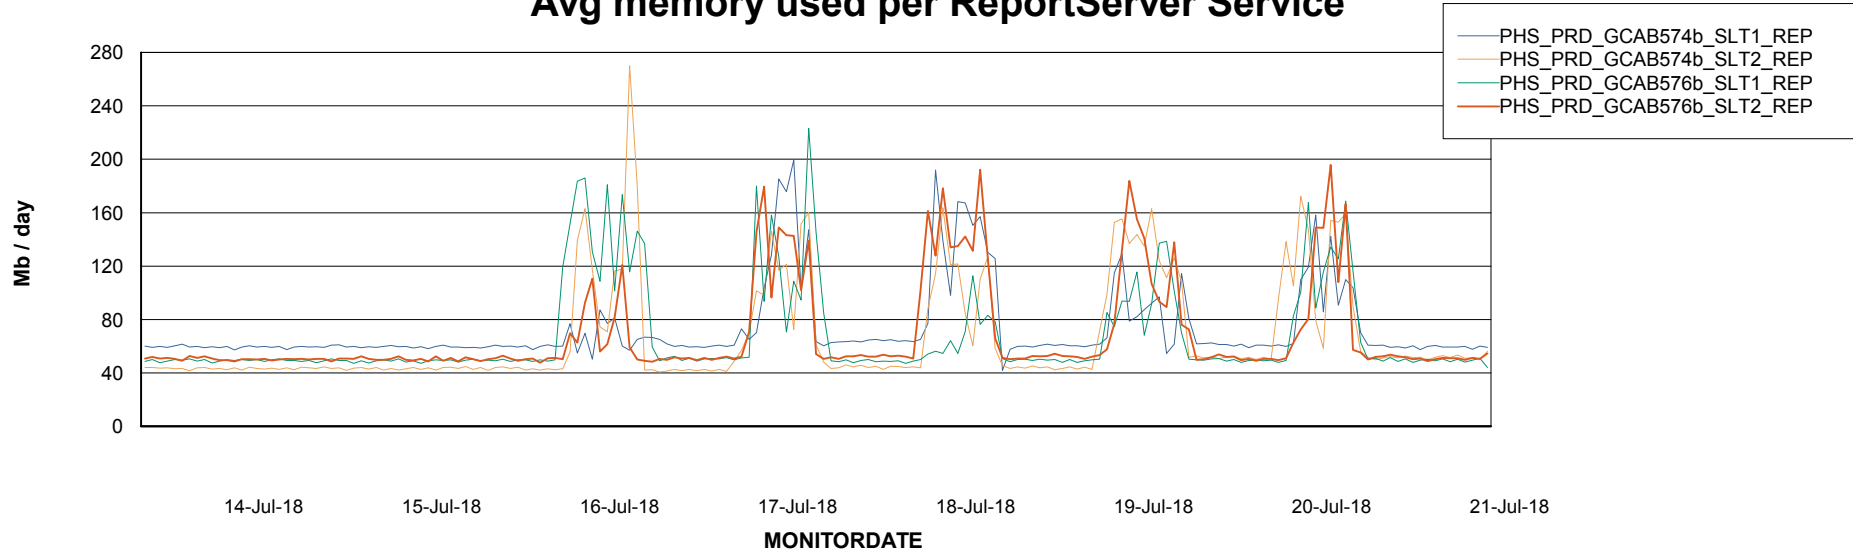

Avg memory used per ABS Server Service

Avg users per day per ABS server

Weekly SLA Customer Report

Customer PHS_Production
Database ID 47

ABSSolute Application ReportServer Services

Avg memory used per ReportServer Service