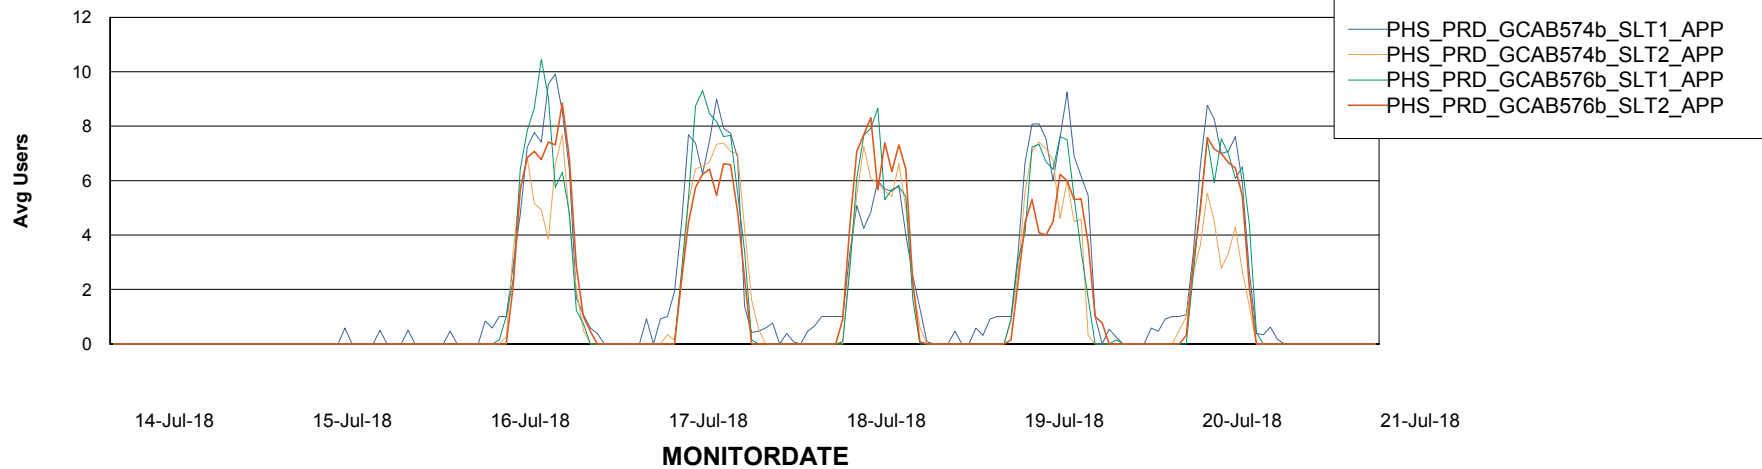

Avg users per day per ABS server