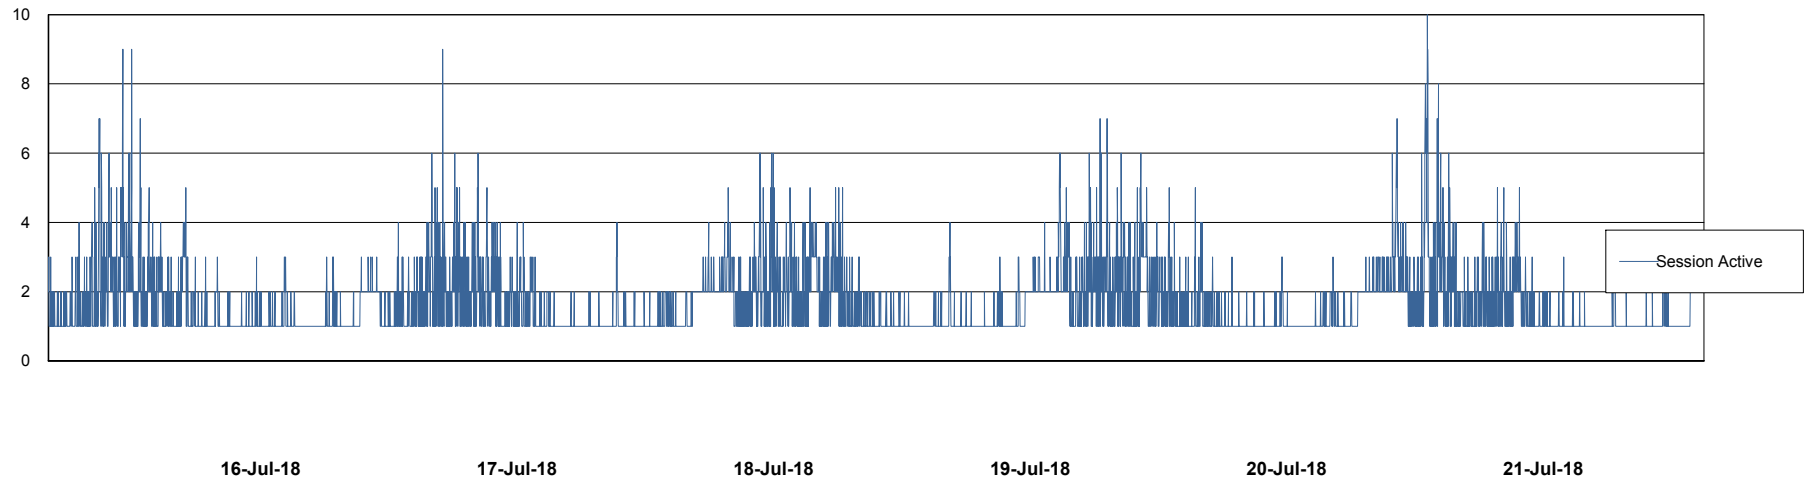

Database Performance PCODB_Production

DB Processes Max 300
DB Sessions Max 480