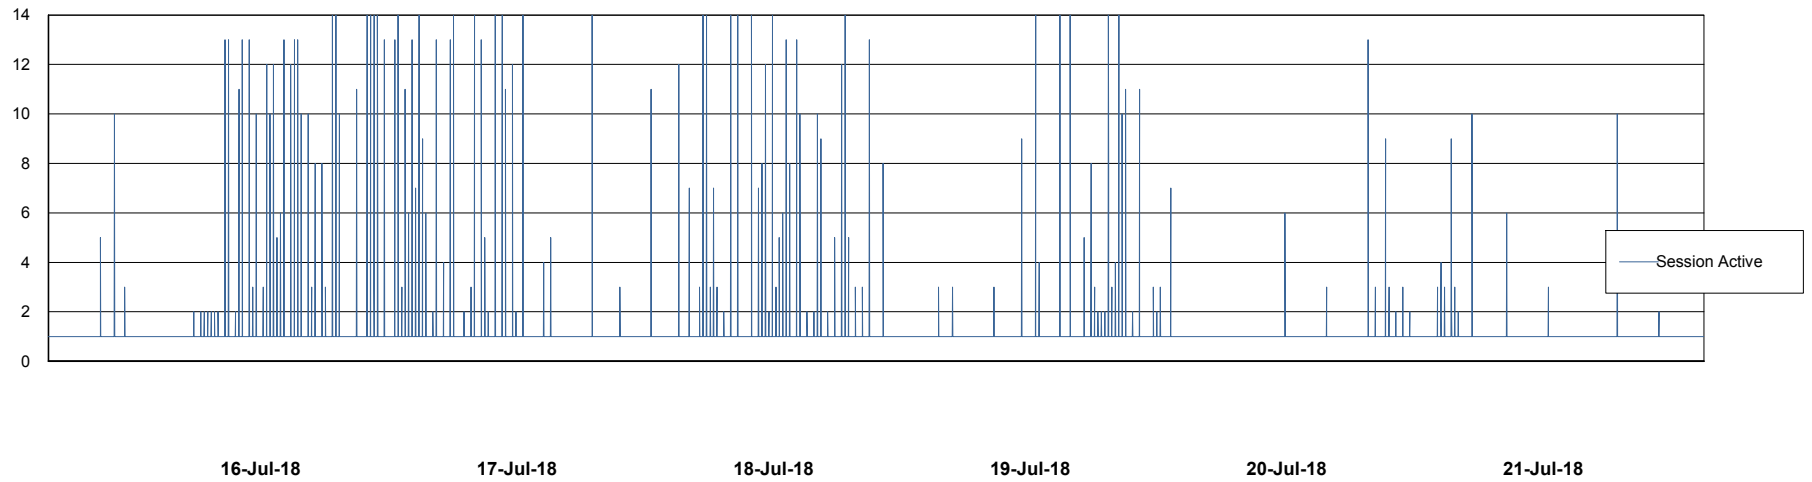

Database Performance PCODB_Standby

DB Processes Max 520
DB Sessions Max 804