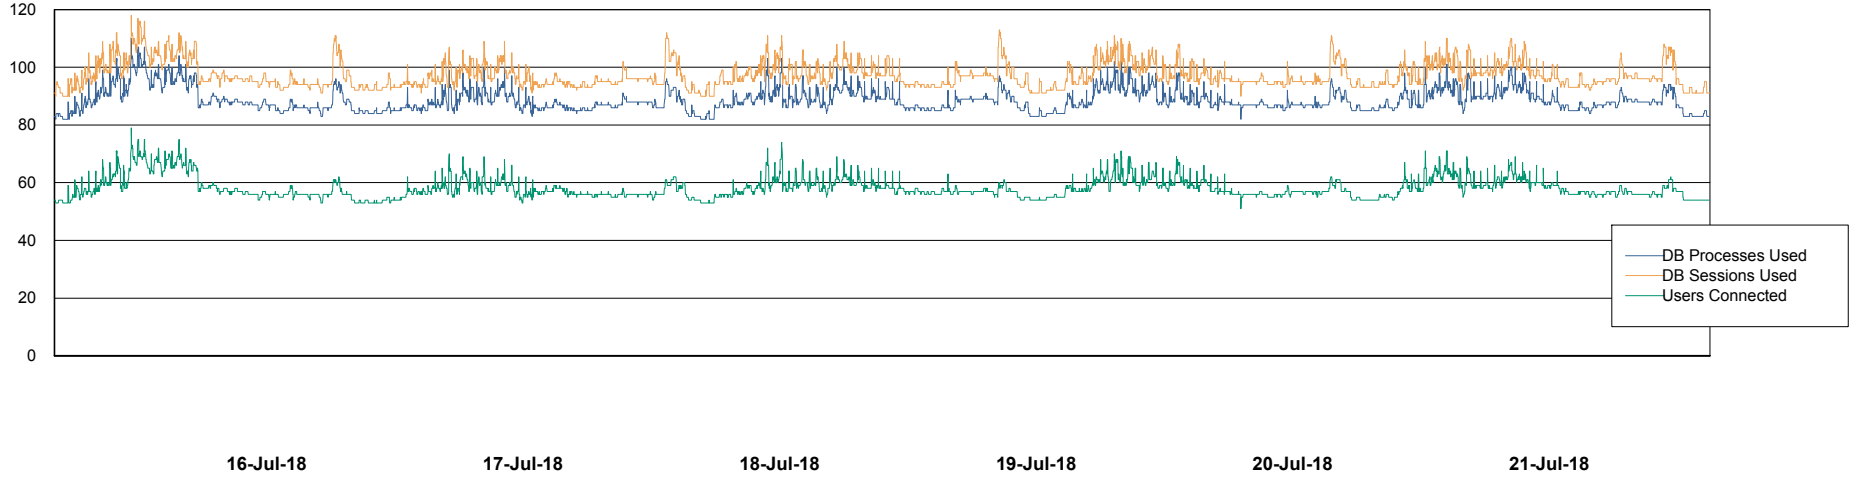

Database Performance PCODB_Production

DB Processes Max 300
DB Sessions Max 480