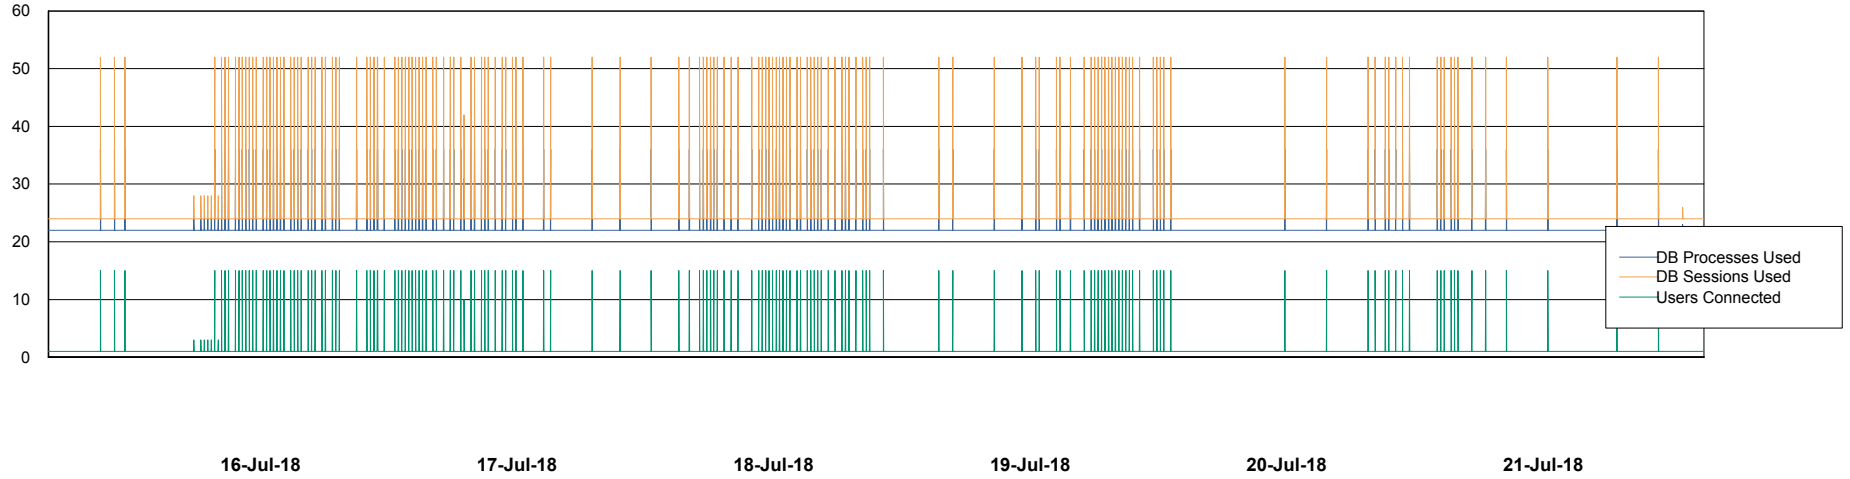

Database Performance PCODB_Standby

DB Processes Max 520
DB Sessions Max 804