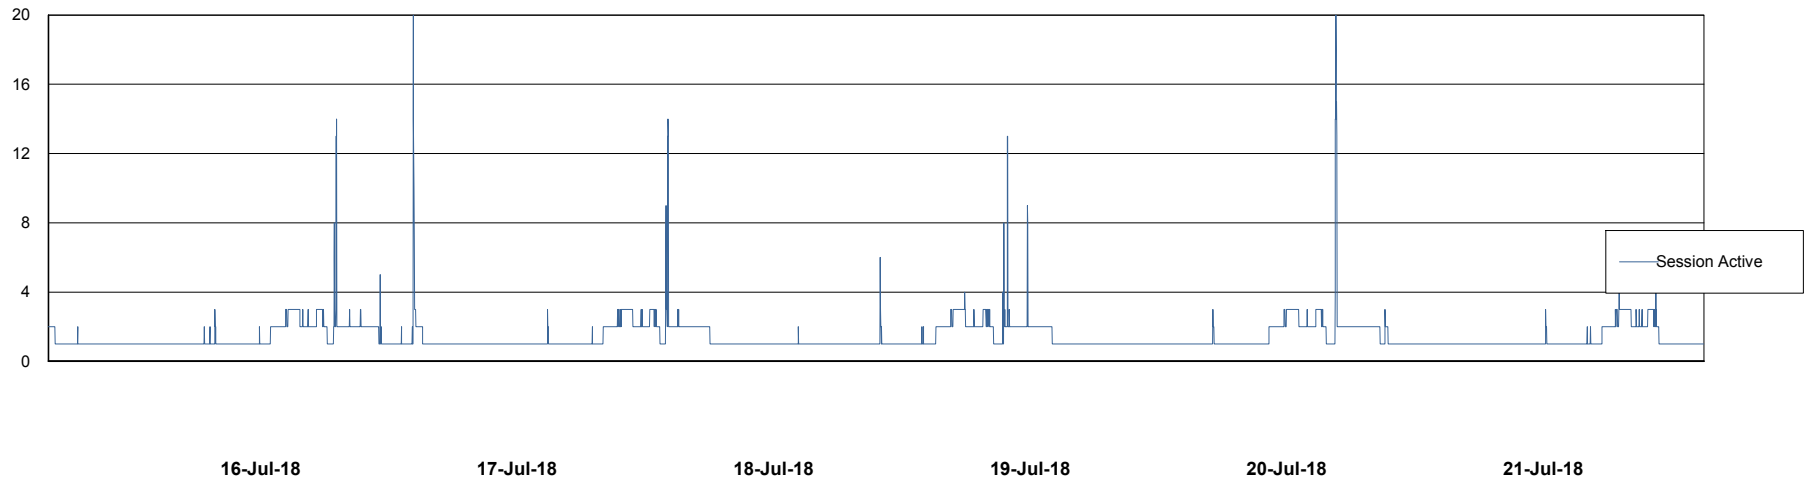

Database Performance LLGDB_Standby

DB Processes Max 520
DB Sessions Max 804

Weekly SLA Customer Report

Customer LLG_Production
Database ID 53

Database Performance LLGDBBI_Production

DB Processes Max 500
DB Sessions Max 780

Weekly SLA Customer Report

Customer LLG_Production
Database ID 53

DATABASE SIZE LLGDB_Production

Database growth over last month

DATABASE SIZE LLGDBBI_Production

Database growth over last month

Weekly SLA Customer Report