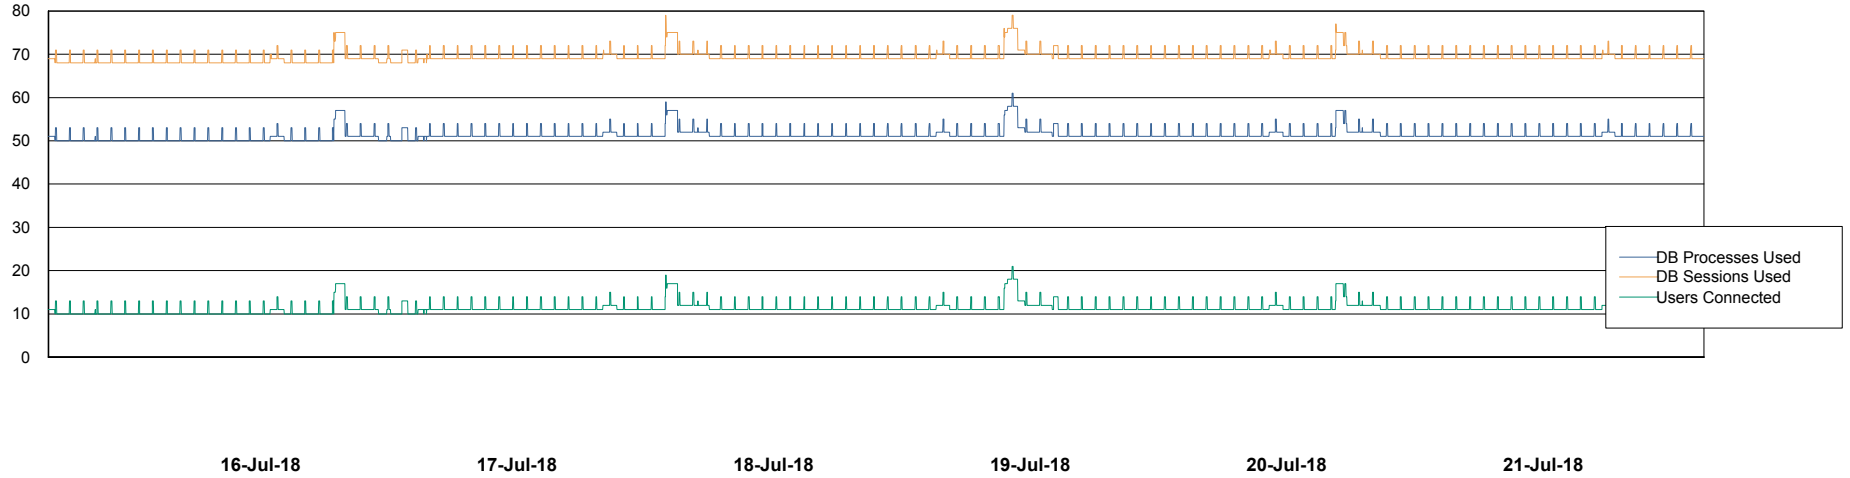

Database Performance LLGDB_Standby

DB Processes Max 520
DB Sessions Max 804