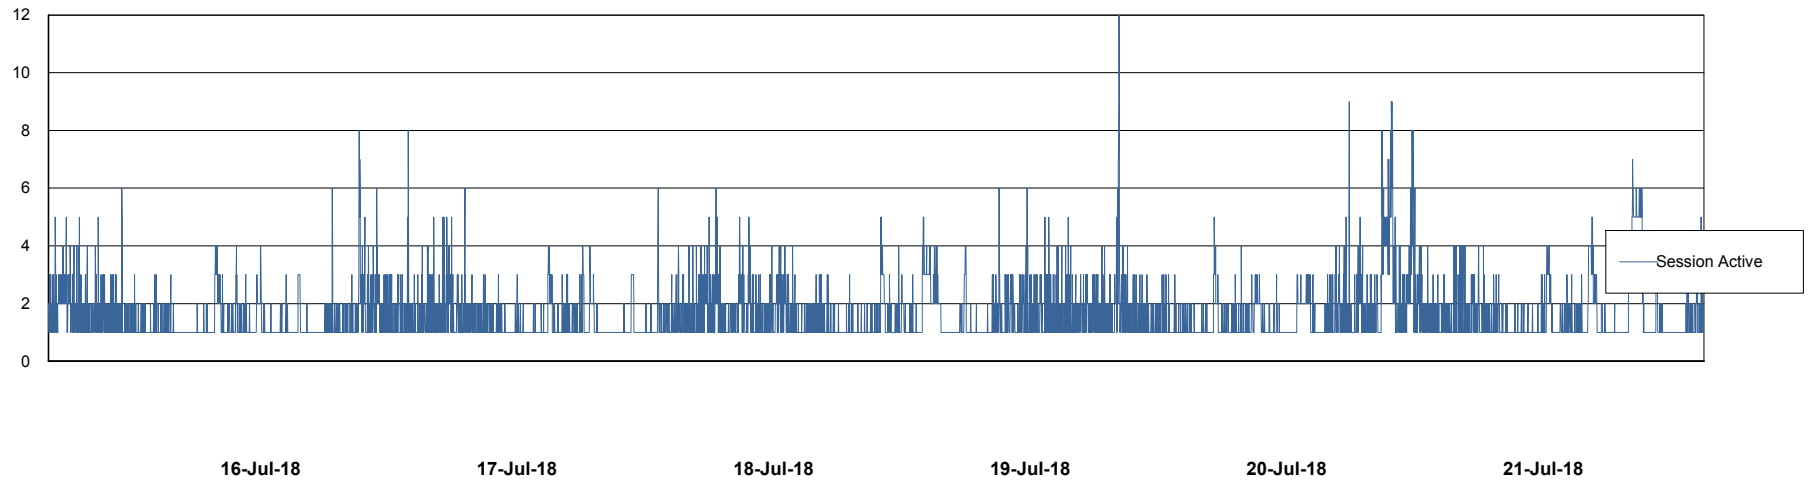

Database Performance LLGDB_Production

DB Processes Max 520
DB Sessions Max 804