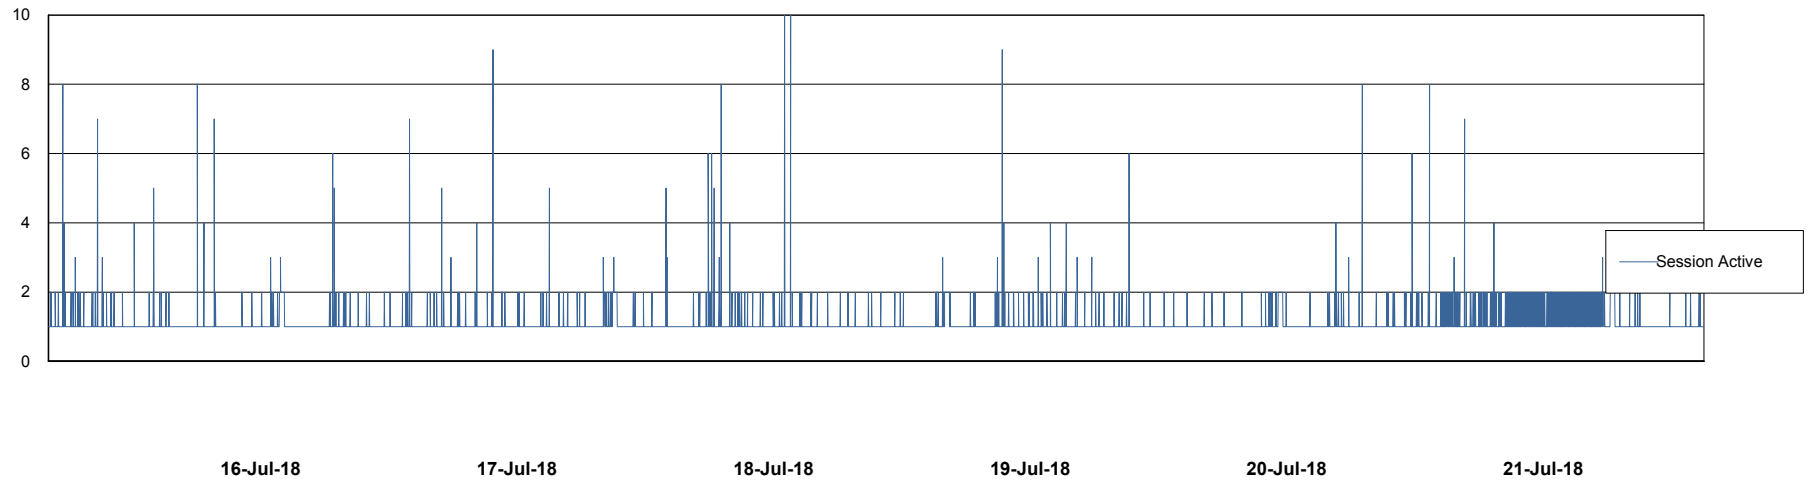

Database Performance LLGDB_Standby

DB Processes Max 520
DB Sessions Max 804