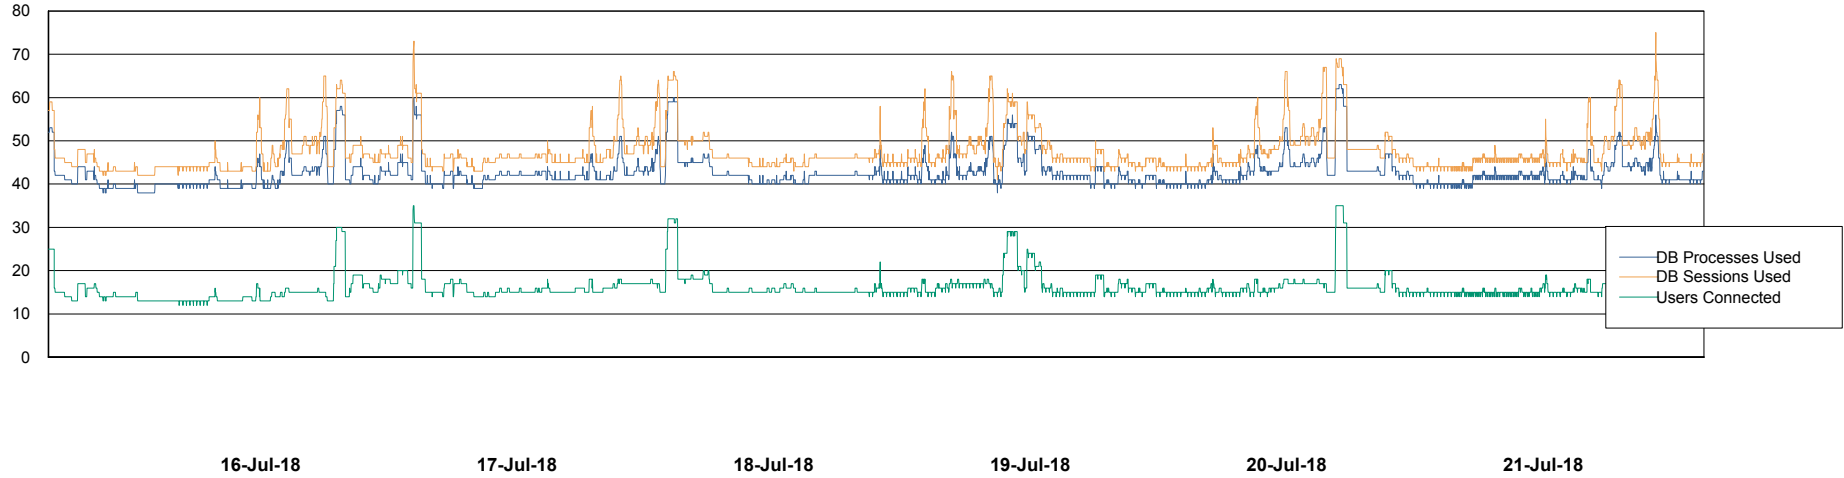

Database Performance LLGDB_Standby

DB Processes Max 520
DB Sessions Max 804

Weekly SLA Customer Report

Customer LLG_Production
Database ID 53

Database Performance LLGDBBI_Production

DB Processes Max 500
DB Sessions Max 780