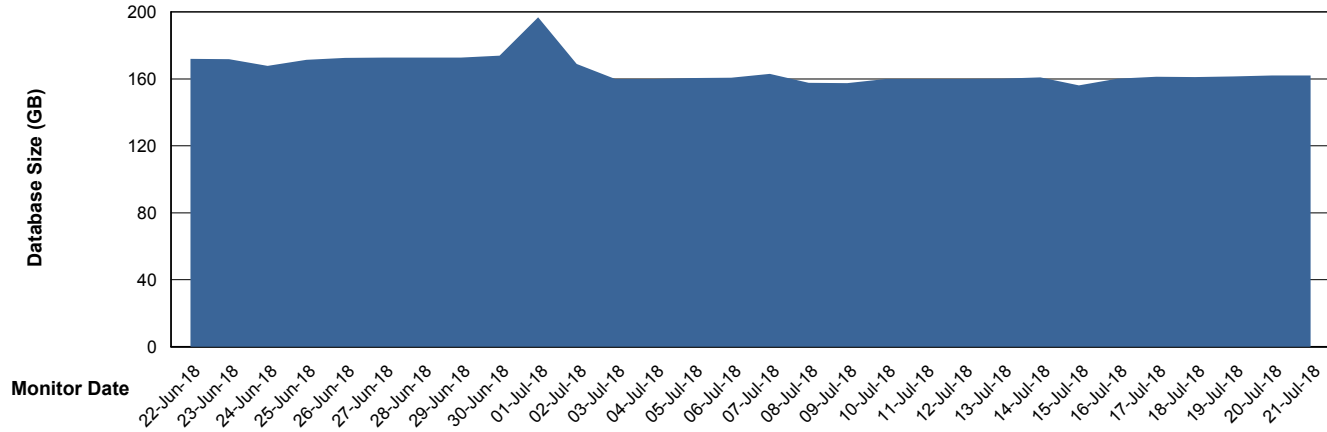

Database Performance LLGDB_Standby

DB Processes Max 520
DB Sessions Max 804

Weekly SLA Customer Report

Customer LLG_Production
Database ID 53

Database Performance LLGDBBI_Production

DB Processes Max 500
DB Sessions Max 780

Weekly SLA Customer Report

Customer LLG_Production
Database ID 53

DATABASE SIZE LLGDB_Production

Database growth over last month

DATABASE SIZE LLGDBBI_Production

Database growth over last month

Weekly SLA Customer Report