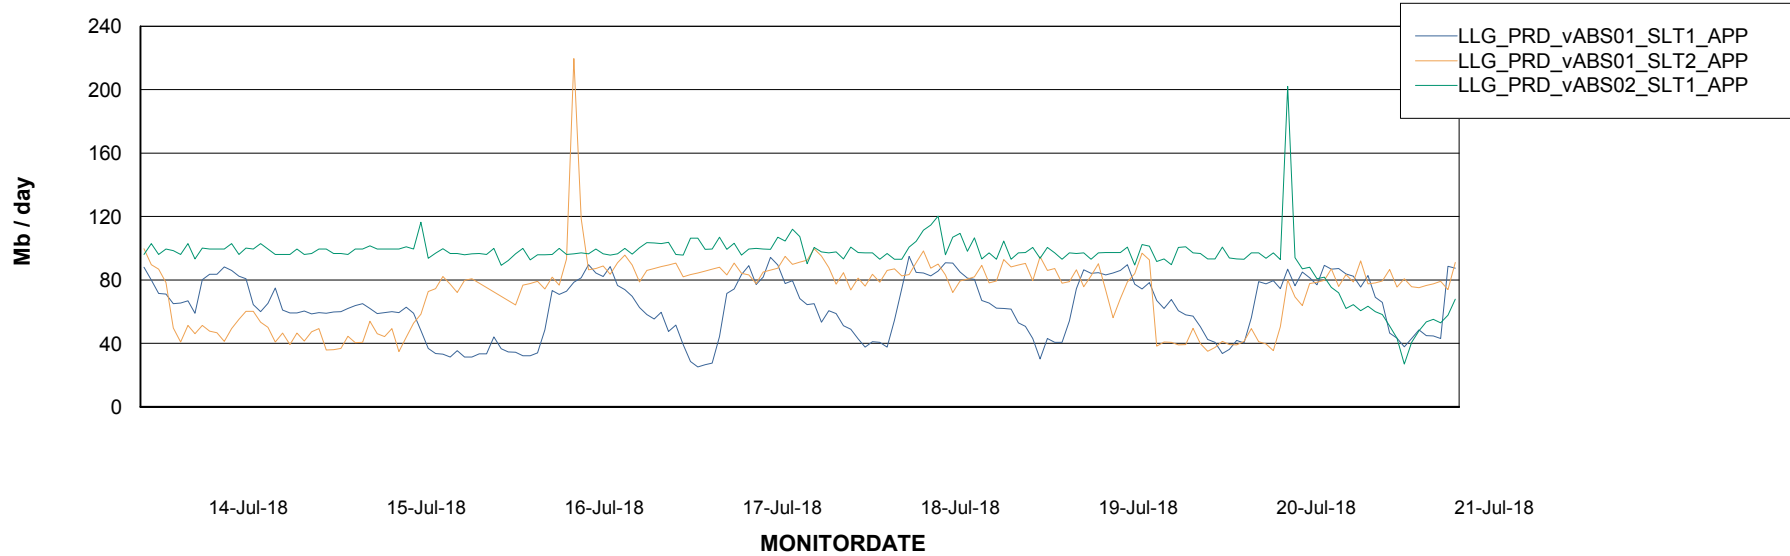

ABSSolute Application Server Services

Avg memory used per ABS Server Service