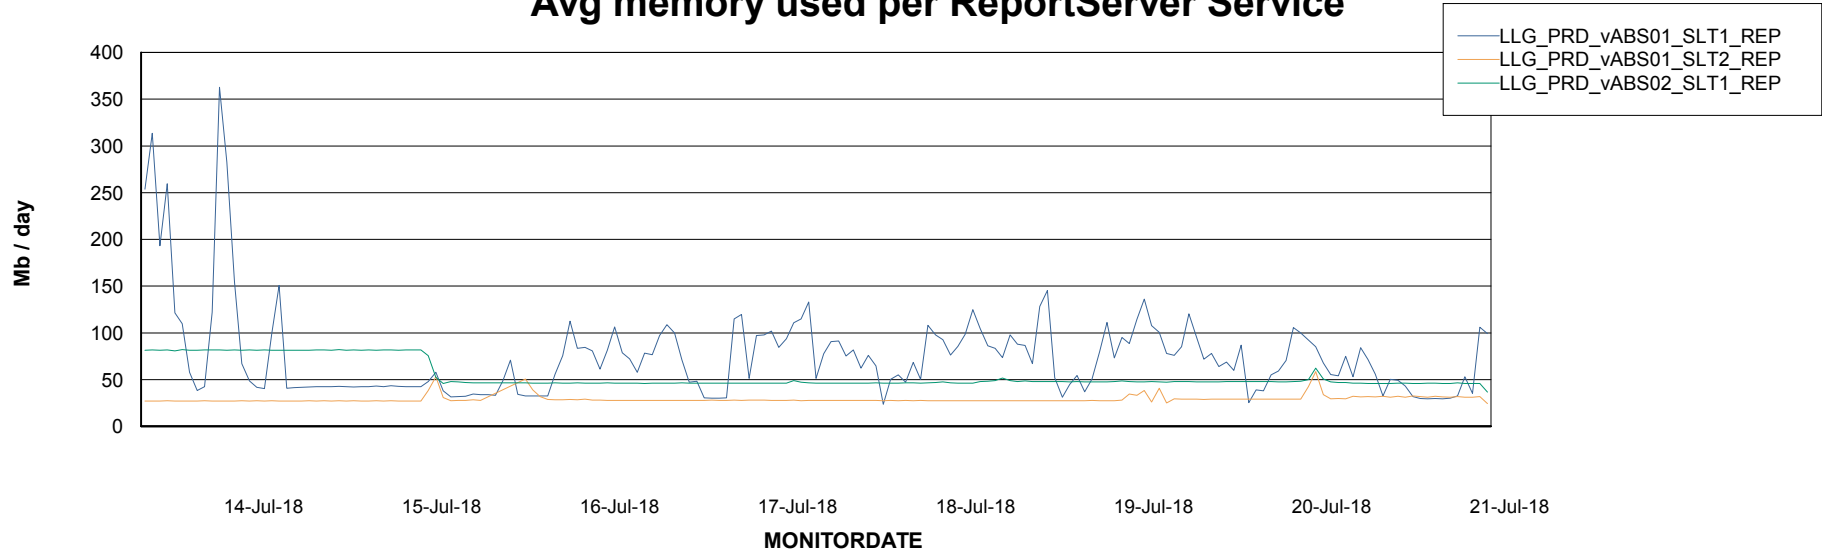

ABSSolute Application ReportServer Services

Avg memory used per ReportServer Service