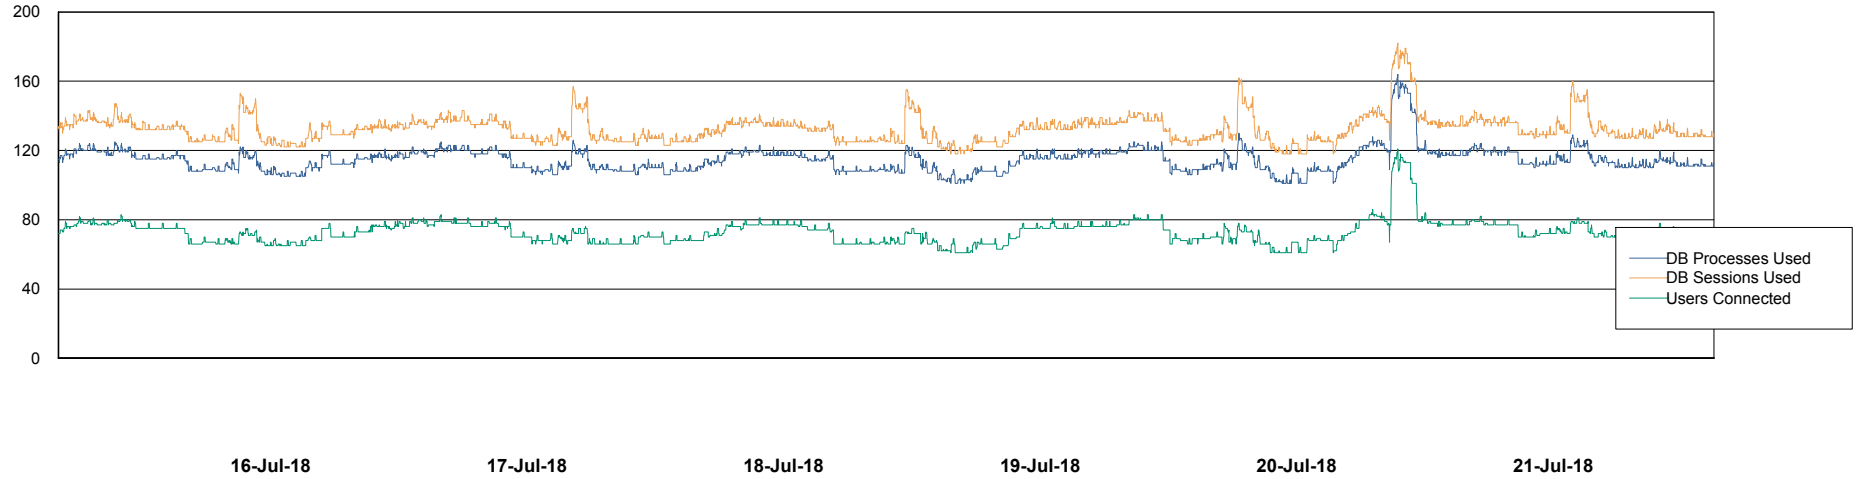

Database Performance LLGDB_Production

DB Processes Max 520
DB Sessions Max 804