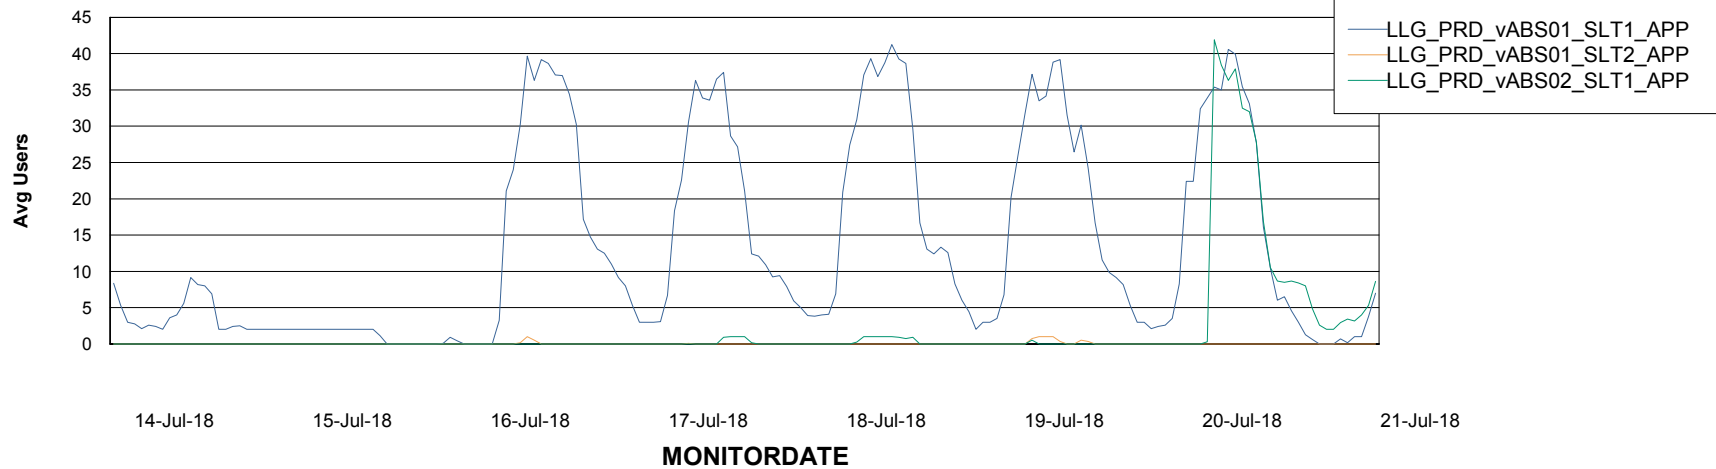

Weekly SLA Customer Report

Customer LLG_Production
Database ID 53

ABSSolute Application Server Services

Avg memory used per ABS Server Service

Avg users per day per ABS server

Weekly SLA Customer Report

Customer LLG_Production
Database ID 53