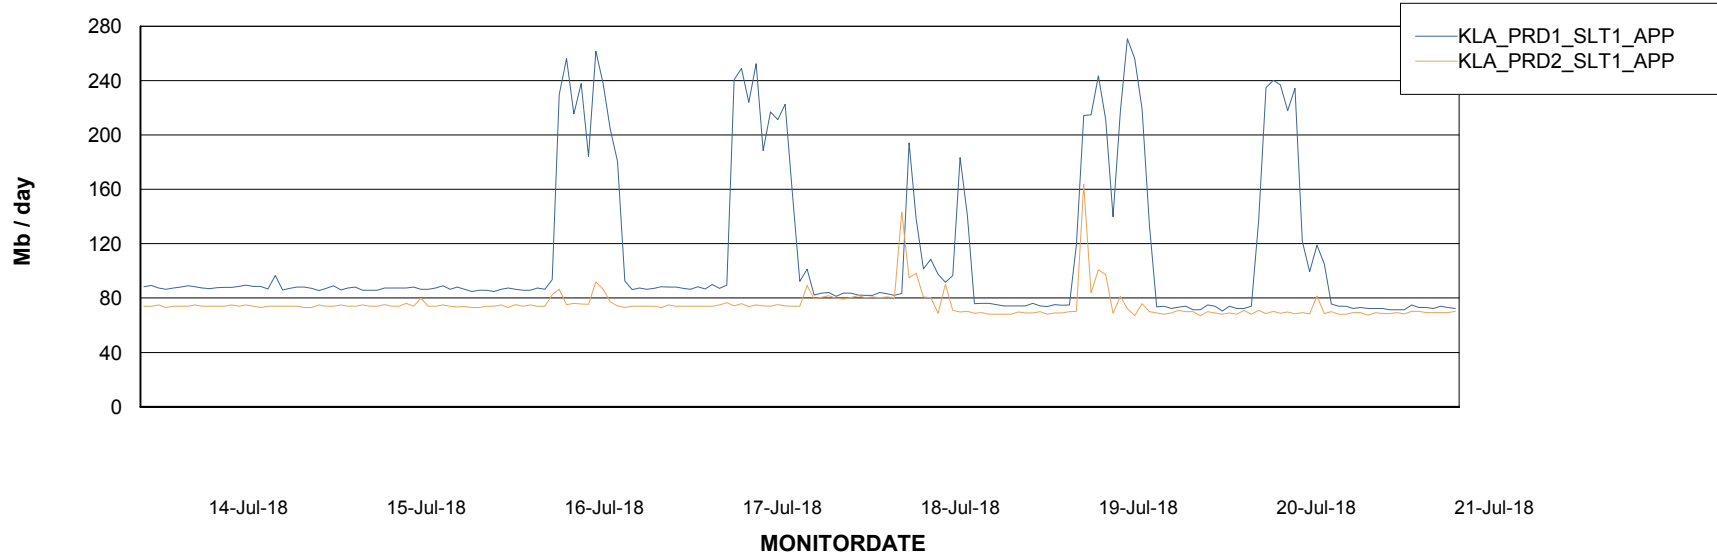

ABSSolute Application Server Services

Avg memory used per ABS Server Service