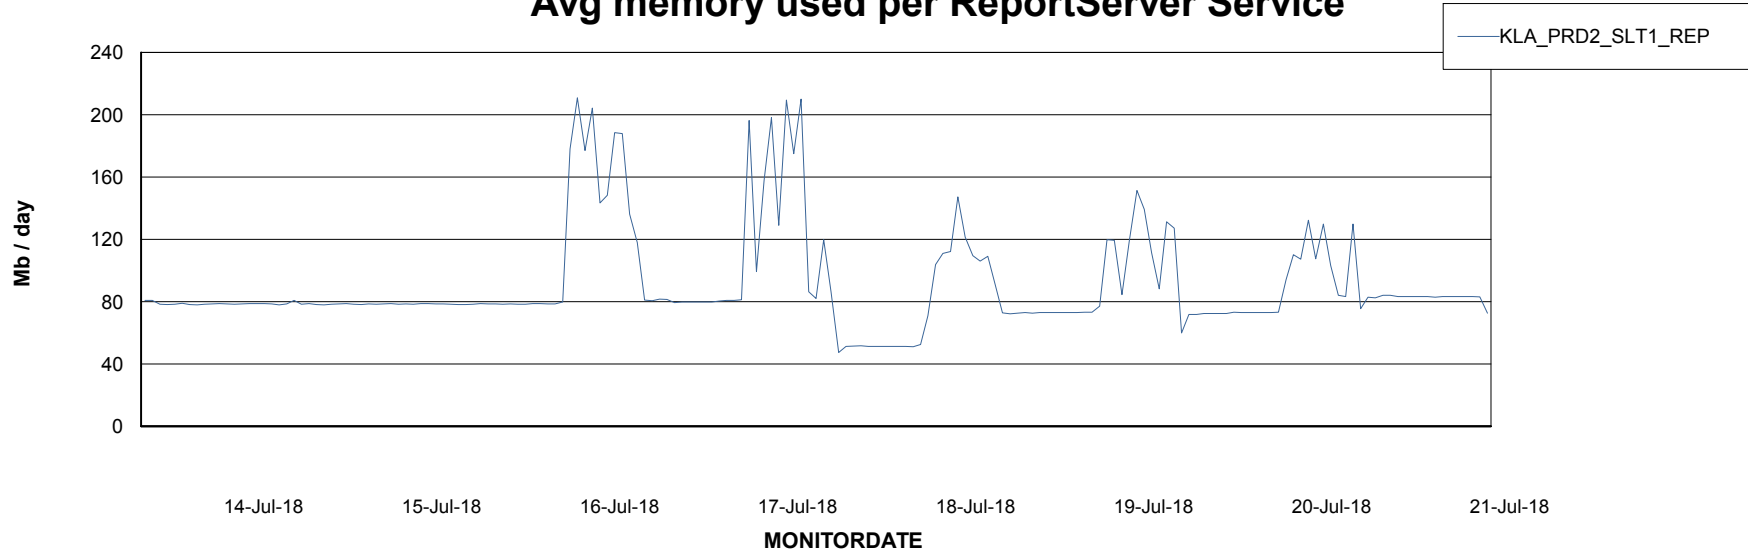

ABSSolute Application ReportServer Services

Avg memory used per ReportServer Service