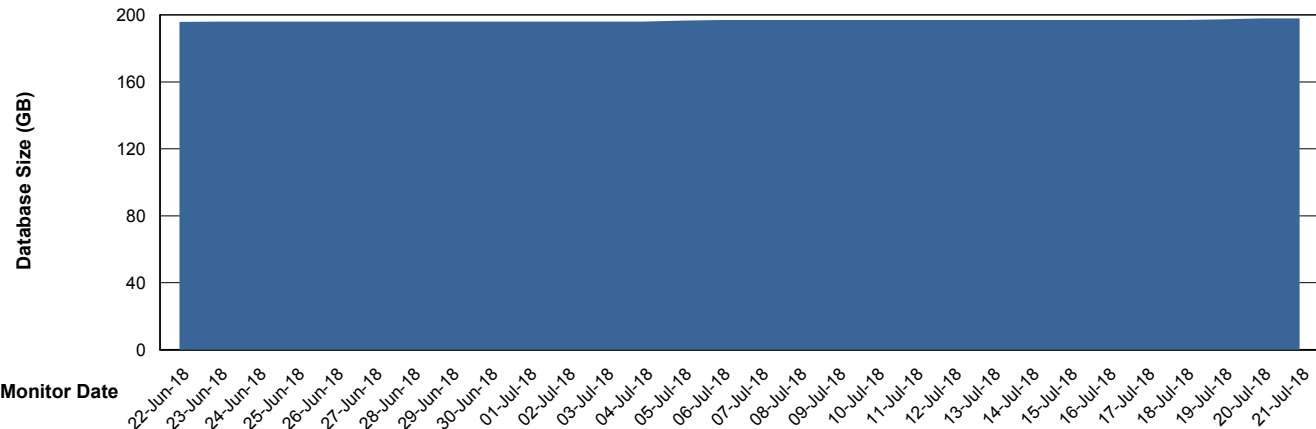

Weekly SLA Customer Report

Customer FIS_Production
Database ID 46

Database Performance FISDB_Production

DB Processes Max 150
DB Sessions Max 264

16-Jul-18 17-Jul-18 18-Jul-18 19-Jul-18 20-Jul-18 21-Jul-18

16-Jul-18 17-Jul-18 18-Jul-18 19-Jul-18 20-Jul-18 21-Jul-18

Weekly SLA Customer Report

Customer FIS_Production
Database ID 46

Database Performance FISDB_Standby

DB Processes Max 150
DB Sessions Max 264

Weekly SLA Customer Report

Customer FIS_Production
 Database ID 46

DATABASE SIZE FISDB_Production

Database growth over last month

Database Tablespace FISDB_Production

Date	Tablespace Name	Filesize (Gb)	Usedsize (Gb)	Percentage free
21-Jul-18	ABSDATA	98	80	18
	INDX	131	110	16
20-Jul-18	ABSDATA	98	80	18
	INDX	131	110	16
19-Jul-18	ABSDATA	98	80	18
	INDX	131	110	16
18-Jul-18	ABSDATA	98	80	18
	INDX	131	110	16
17-Jul-18	ABSDATA	98	80	18
	INDX	131	110	16
16-Jul-18	ABSDATA	98	80	18
	INDX	131	110	16
15-Jul-18	ABSDATA	98	80	18
	INDX	131	110	16