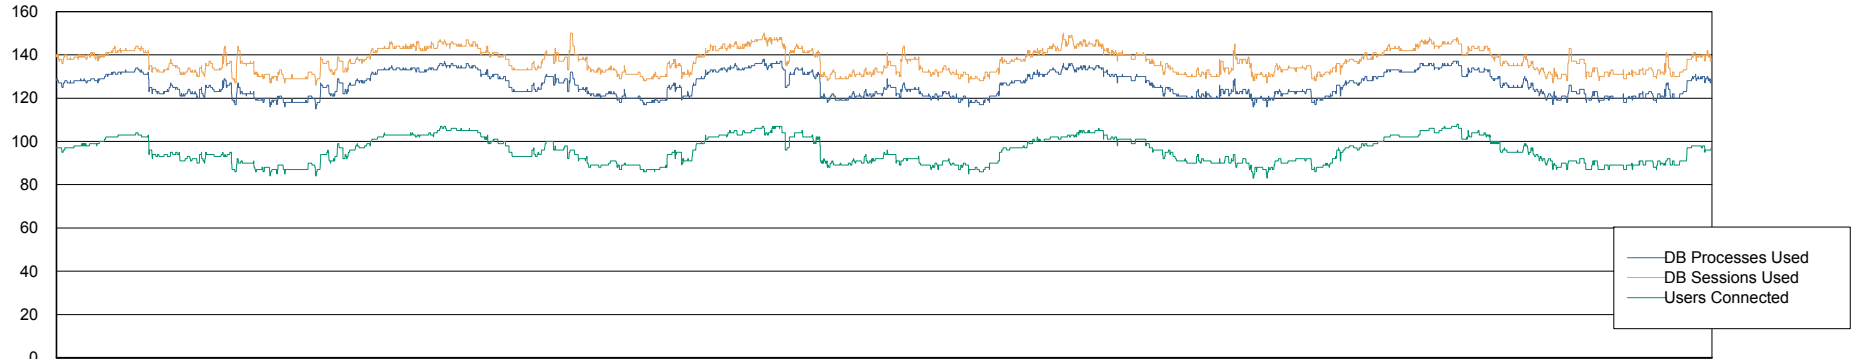

Harddisk Usage FIS_PRD_ORACLE2

	Free disk space on c: (%)	Total disk space on c: (Gb)	Free disk space on l: (%)	Total disk space on l: (Gb)	Free disk space on o: (%)	Total disk space on o: (Gb)
21-Jul-18	70	279	18	279	12	373
20-Jul-18	70	279	18	279	12	373
19-Jul-18	70	279	18	279	12	373
18-Jul-18	70	279	18	279	12	373
17-Jul-18	70	279	18	279	12	373
16-Jul-18	70	279	18	279	12	373
15-Jul-18	70	279	18	279	12	373

Weekly SLA Customer Report

Customer FIS_Production
Database ID 46

Database Performance FISDB_Production

DB Processes Max 150
DB Sessions Max 264

16-Jul-18 17-Jul-18 18-Jul-18 19-Jul-18 20-Jul-18 21-Jul-18

16-Jul-18 17-Jul-18 18-Jul-18 19-Jul-18 20-Jul-18 21-Jul-18

Weekly SLA Customer Report

Customer FIS_Production
Database ID 46

Database Performance FISDB_Standby

DB Processes Max 150
DB Sessions Max 264

Weekly SLA Customer Report