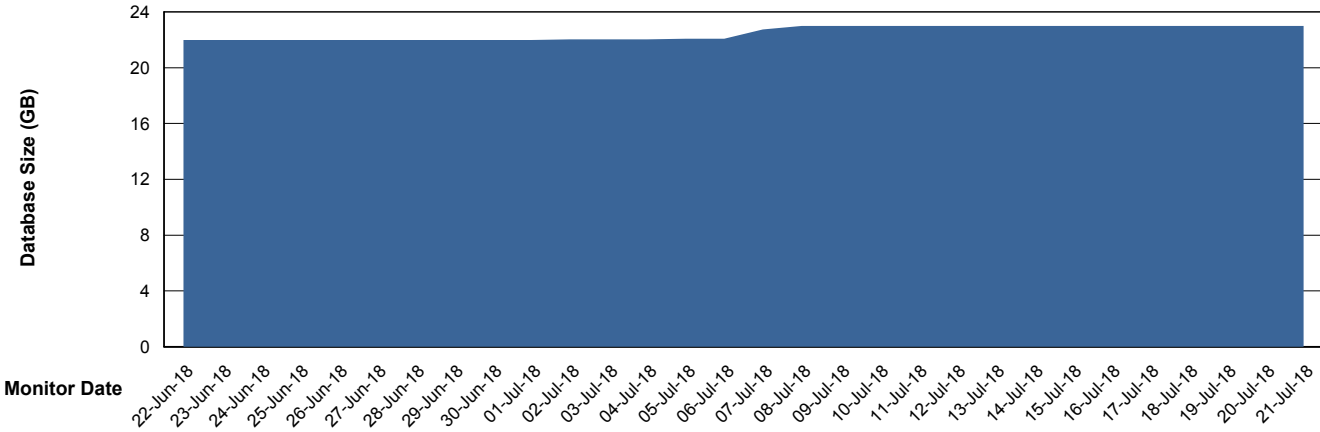

Weekly SLA Customer Report

Customer ECL Production
Database ID 77

Harddisk Usage ECL_PRD_ECL-ABS-WEB

	Free disk space on c: (%)	Total disk space on c: (Gb)
21-Jul-18	82	127
20-Jul-18	82	127
19-Jul-18	82	127
18-Jul-18	82	127
17-Jul-18	82	127
16-Jul-18	82	127
15-Jul-18	82	127

Weekly SLA Customer Report

Customer ECL Production
Database ID 77

Database Performance ECLDB_Production

DB Processes Max 300
DB Sessions Max 480

Weekly SLA Customer Report

Customer ECL Production
 Database ID 77

DATABASE SIZE ECLDB_Production

Database growth over last month

Database Tablespace ECLDB_Production

Date	Tablespace Name	Filesize (Gb)	Usedsize (Gb)	Percentage free
21-Jul-18	ABSDATA	25	20	20
	INDX	8	1	88
20-Jul-18	ABSDATA	25	20	20
	INDX	8	1	88
19-Jul-18	ABSDATA	25	20	20
	INDX	8	1	88
18-Jul-18	ABSDATA	25	20	20
	INDX	8	1	88
17-Jul-18	ABSDATA	25	20	20
	INDX	8	1	88
16-Jul-18	ABSDATA	25	20	20
	INDX	8	1	88
15-Jul-18	ABSDATA	25	20	20
	INDX	8	1	88