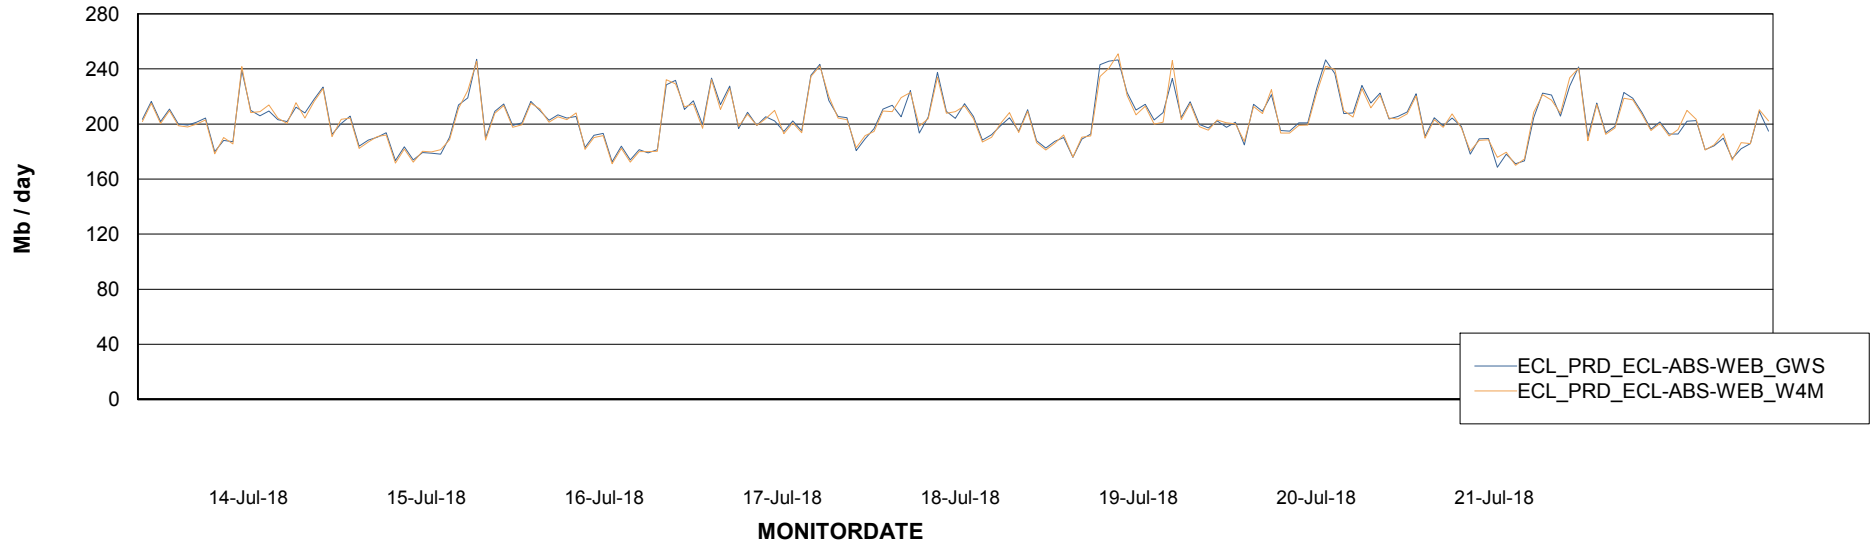

ABSSolute Application ReportServer Services

Avg memory used per ReportServer Service

Weekly SLA Customer Report

Customer ECL Production
Database ID 77

ABSSolute Web Component Services

Avg memory used per ABS Web component