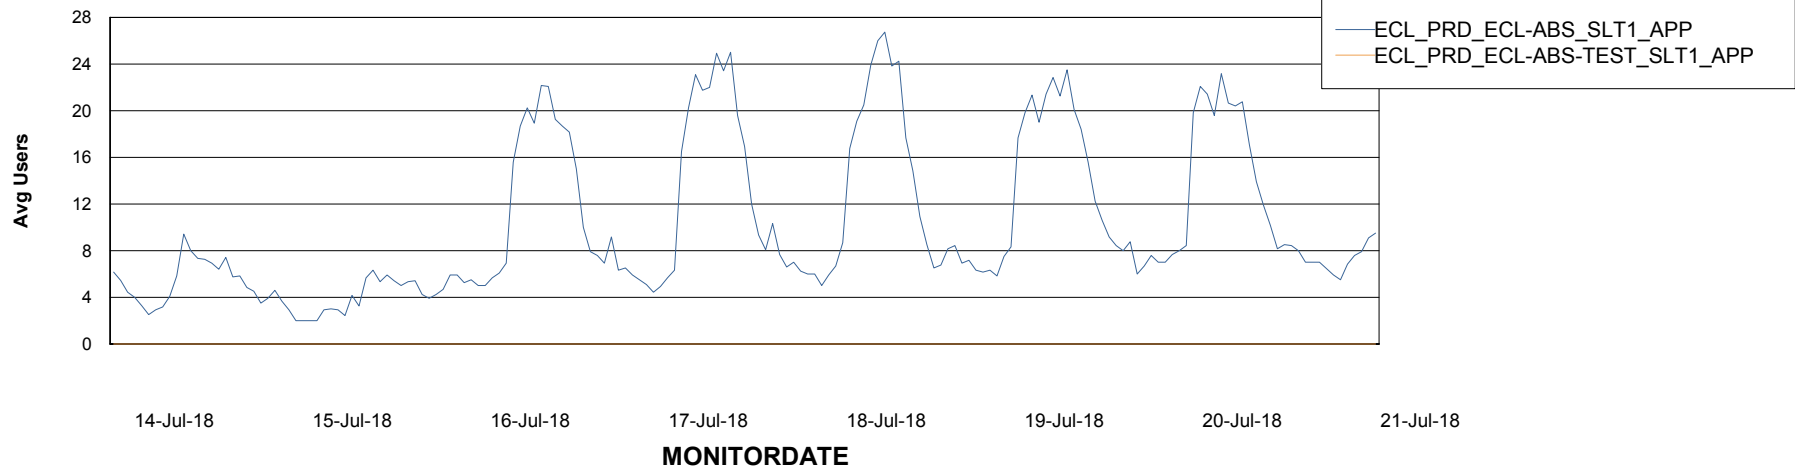

Weekly SLA Customer Report

Customer ECL Production
Database ID 77

ABSSolute Application Server Services

Avg memory used per ABS Server Service

Avg users per day per ABS server

Weekly SLA Customer Report

Customer ECL Production
Database ID 77