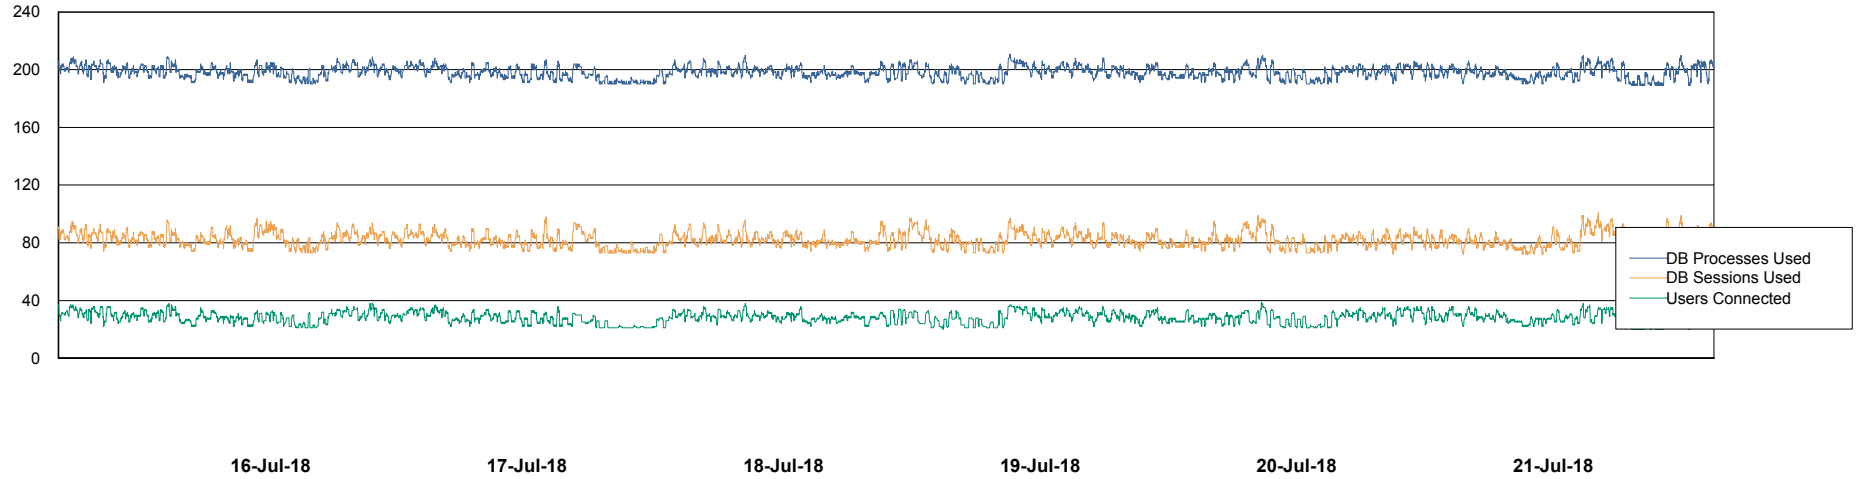

Weekly SLA Customer Report

Customer ECL Production
Database ID 77

Harddisk Usage ECL_PRD_ECL-ABS-WEB

	Free disk space on c: (%)	Total disk space on c: (Gb)
21-Jul-18	82	127
20-Jul-18	82	127
19-Jul-18	82	127
18-Jul-18	82	127
17-Jul-18	82	127
16-Jul-18	82	127
15-Jul-18	82	127

Weekly SLA Customer Report

Customer ECL Production
Database ID 77

Database Performance ECLDB_Production

DB Processes Max 300
DB Sessions Max 480

Weekly SLA Customer Report

Customer ECL Production
 Database ID 77