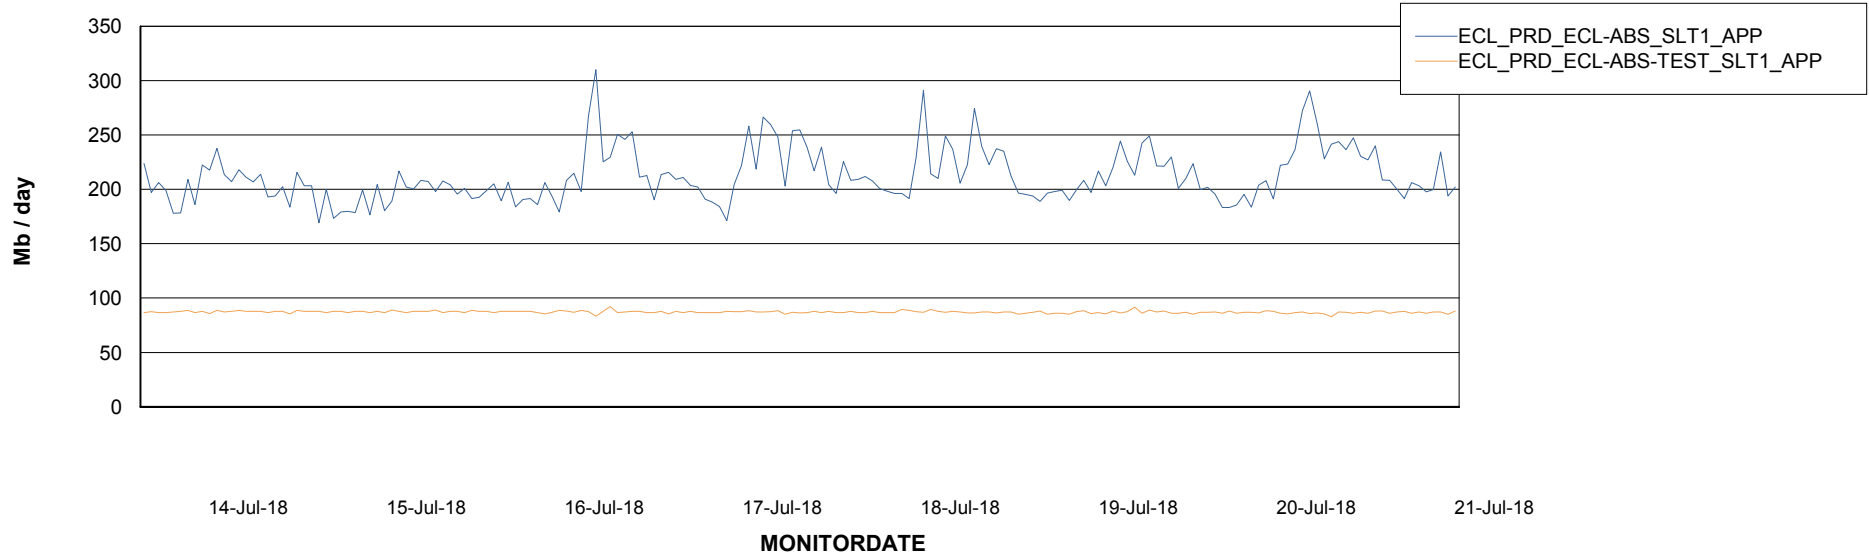

DATABASE SIZE ECLDB_Production

Database growth over last month

Database Tablespace ECLDB_Production

Date	Tablespace Name	Filesize (Gb)	Usedsize (Gb)	Percentage free
21-Jul-18	ABSDATA	25	20	20
	INDX	8	1	88
20-Jul-18	ABSDATA	25	20	20
	INDX	8	1	88
19-Jul-18	ABSDATA	25	20	20
	INDX	8	1	88
18-Jul-18	ABSDATA	25	20	20
	INDX	8	1	88
17-Jul-18	ABSDATA	25	20	20
	INDX	8	1	88
16-Jul-18	ABSDATA	25	20	20
	INDX	8	1	88
15-Jul-18	ABSDATA	25	20	20
	INDX	8	1	88

Weekly SLA Customer Report

Customer ECL Production
Database ID 77

ABSSolute Application Server Services

Avg memory used per ABS Server Service

Avg users per day per ABS server

Weekly SLA Customer Report

Customer ECL Production
Database ID 77