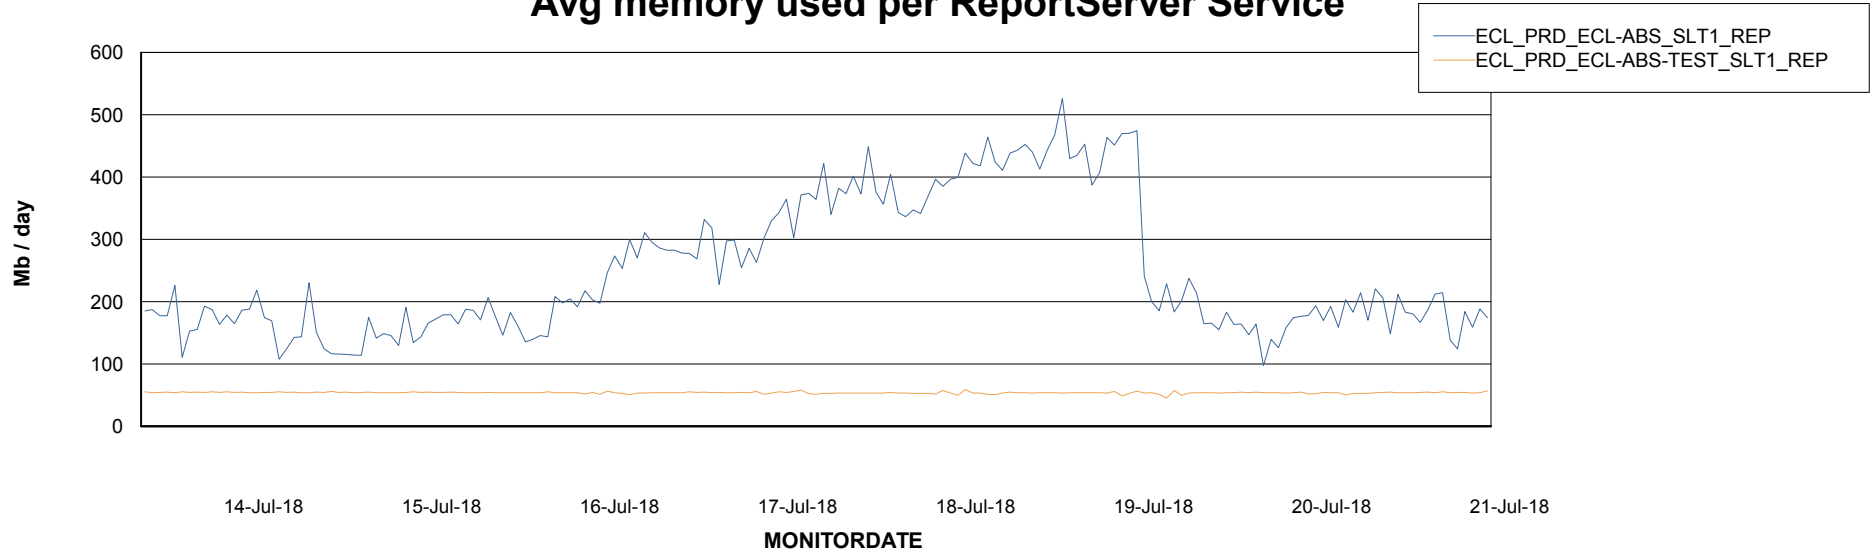

ABSSolute Application ReportServer Services

Avg memory used per ReportServer Service