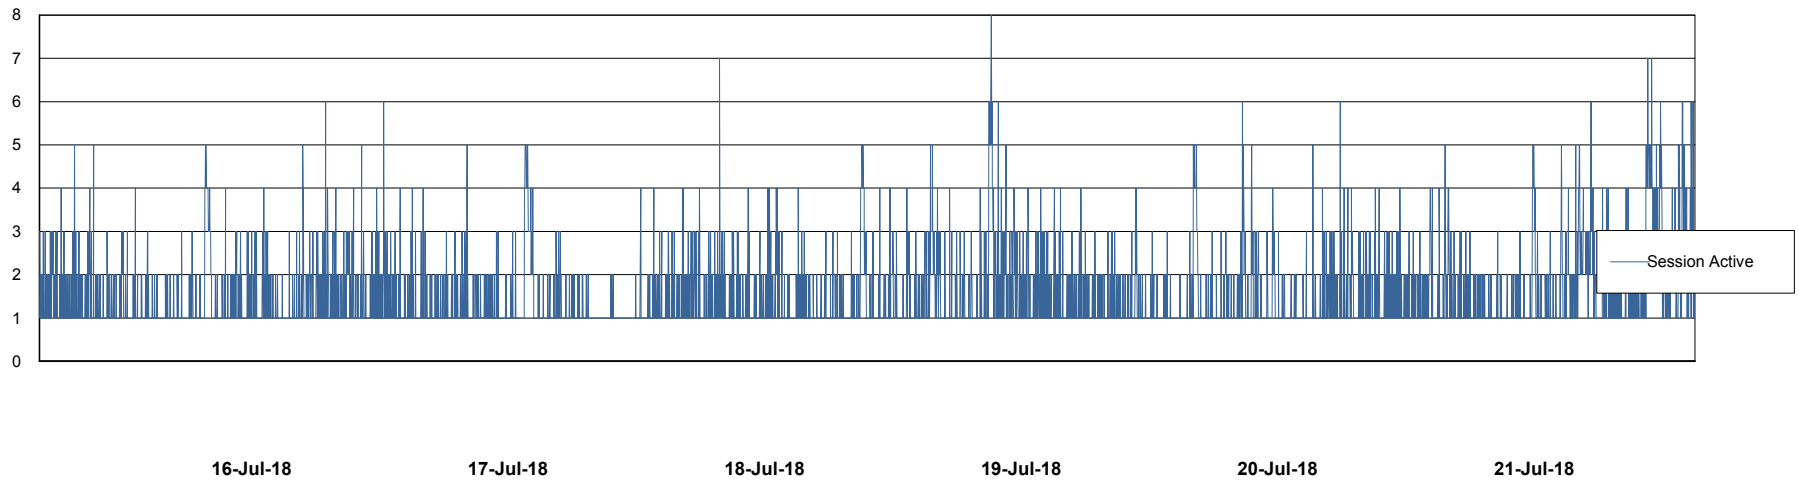

Weekly SLA Customer Report

Customer ECL Production
Database ID 77

Harddisk Usage ECL_PRD_ECL-ABS-WEB

	Free disk space on c: (%)	Total disk space on c: (Gb)
21-Jul-18	82	127
20-Jul-18	82	127
19-Jul-18	82	127
18-Jul-18	82	127
17-Jul-18	82	127
16-Jul-18	82	127
15-Jul-18	82	127

Weekly SLA Customer Report

Customer ECL Production
Database ID 77

Database Performance ECLDB_Production

DB Processes Max 300
DB Sessions Max 480

Weekly SLA Customer Report

Customer ECL Production
 Database ID 77