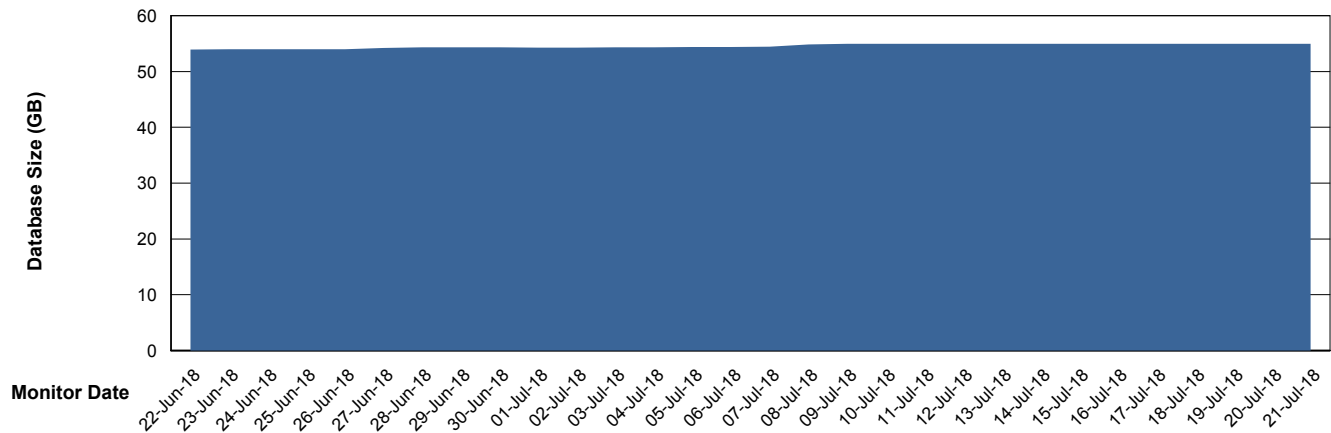

Weekly SLA Customer Report

Customer DFD Production
Database ID 39

DATABASE SIZE DFDDDB_Production

Database growth over last month

DATABASE SIZE DFDDDBI_Production

Database growth over last month

Weekly SLA Customer Report

Customer DFD Production
Database ID 39

Database Tablespace		DFDDB_Production		
Date	Tablespace Name	Filesize (Gb)	Usedsize (Gb)	Percentage free
21-Jul-18	ABSDATA	50	44	12
	INDX	109	93	15
20-Jul-18	ABSDATA	50	44	12
	INDX	109	93	15
19-Jul-18	ABSDATA	50	44	12
	INDX	109	93	15
18-Jul-18	ABSDATA	50	44	12
	INDX	109	93	15
17-Jul-18	ABSDATA	50	44	12
	INDX	109	93	15
16-Jul-18	ABSDATA	50	44	12
	INDX	109	93	15
15-Jul-18	ABSDATA	50	44	12
	INDX	109	93	15