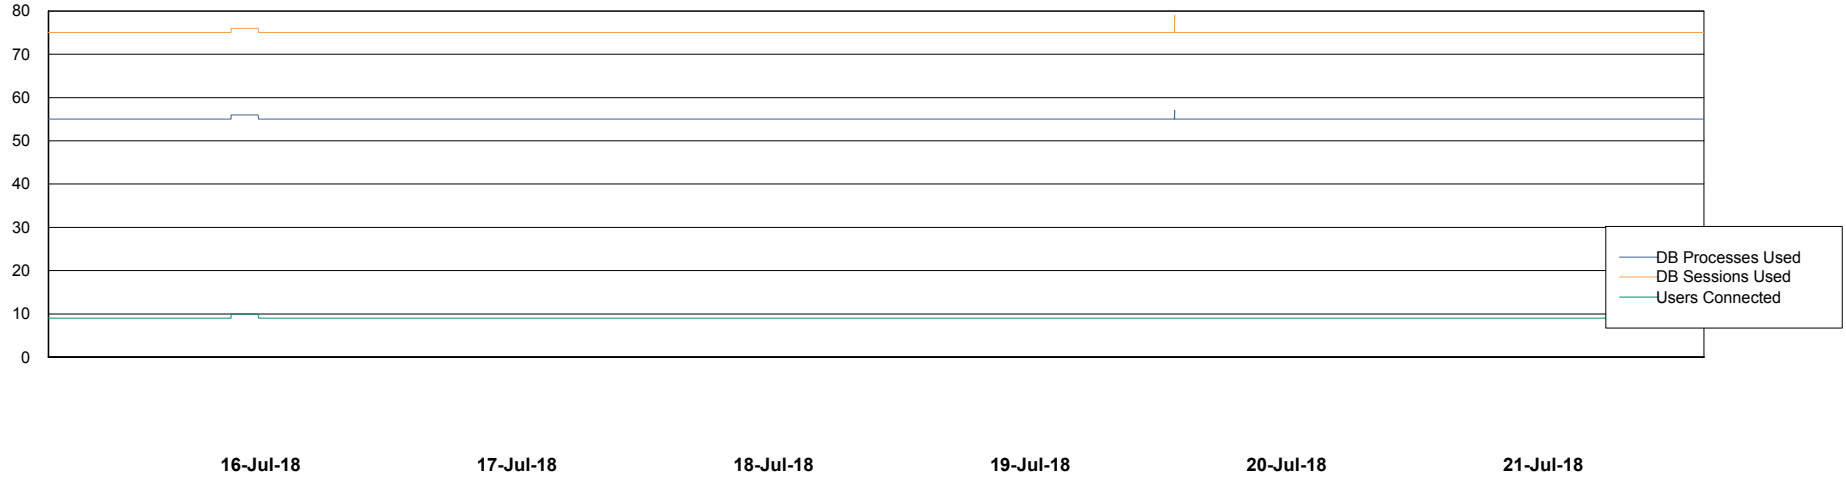

Database Performance DFDDDB_Standby

DB Processes Max 600
DB Sessions Max 928