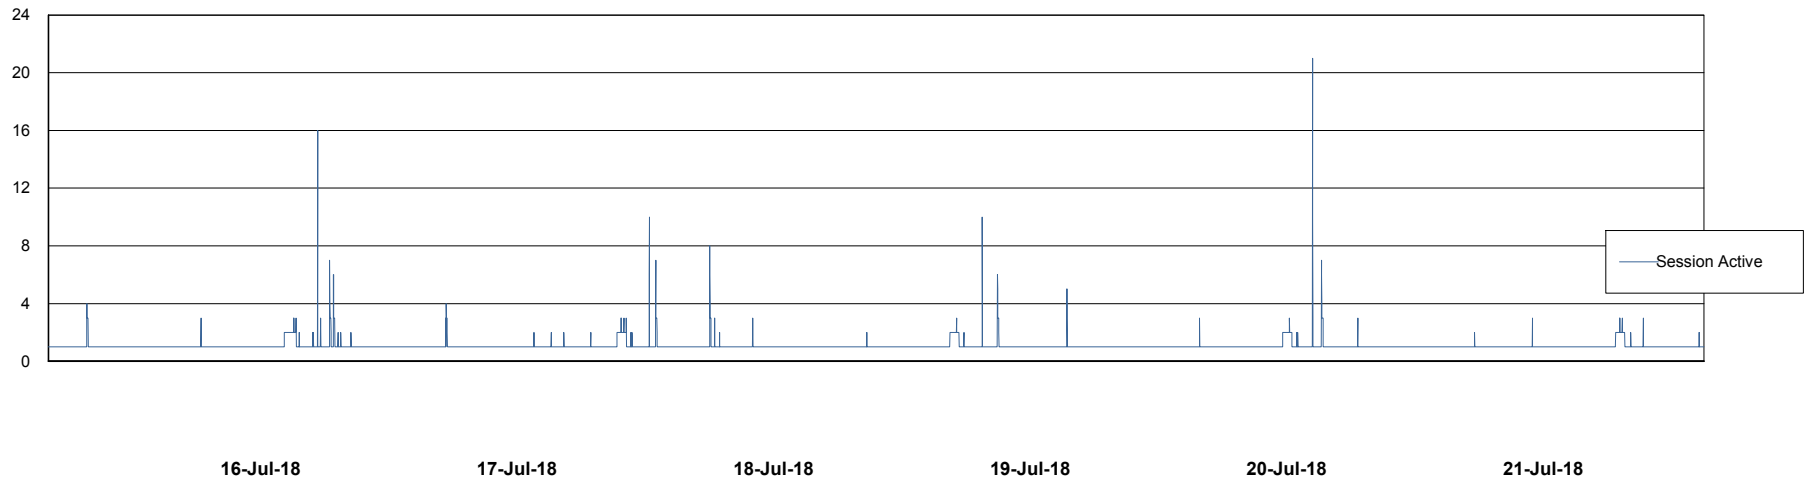

Database Performance DFDDDB_Standby

DB Processes Max 600
DB Sessions Max 928

Weekly SLA Customer Report

Customer DFD Production
Database ID 39

Database Performance DFDDDBI_Production

DB Processes Max 500
DB Sessions Max 772