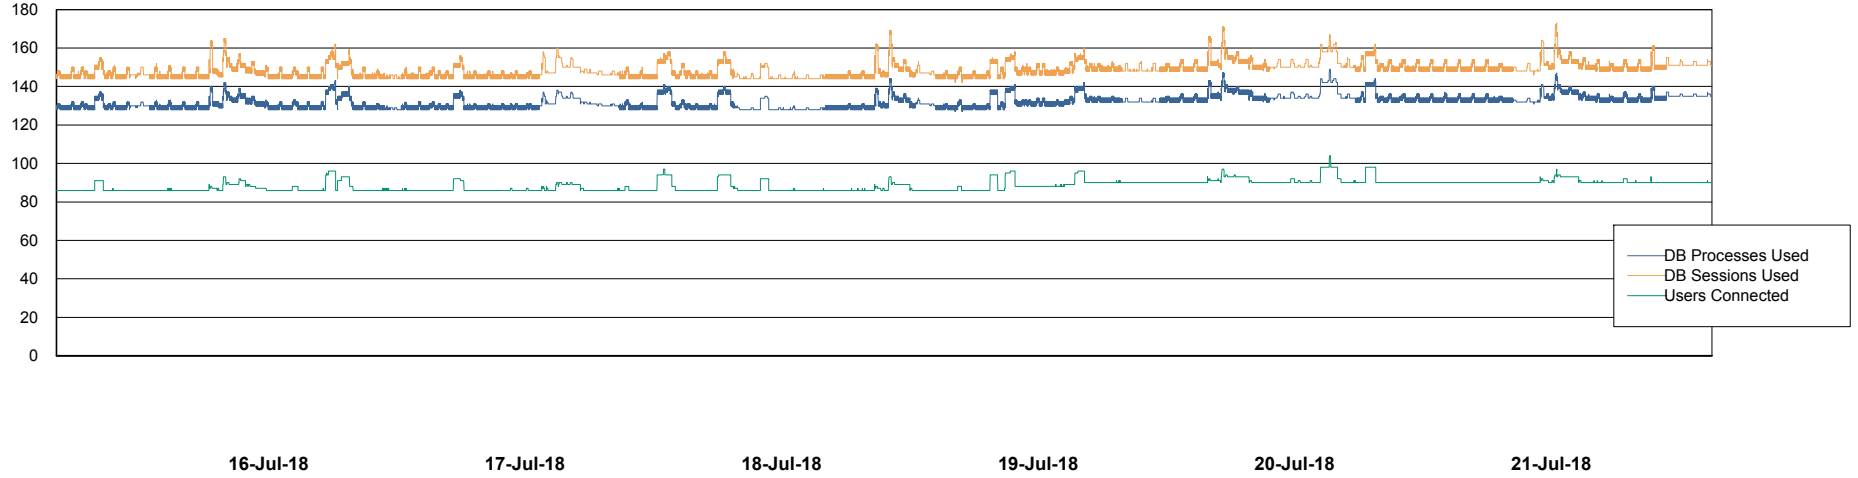

Database Performance DFDDB_Production

DB Processes Max 600
DB Sessions Max 928