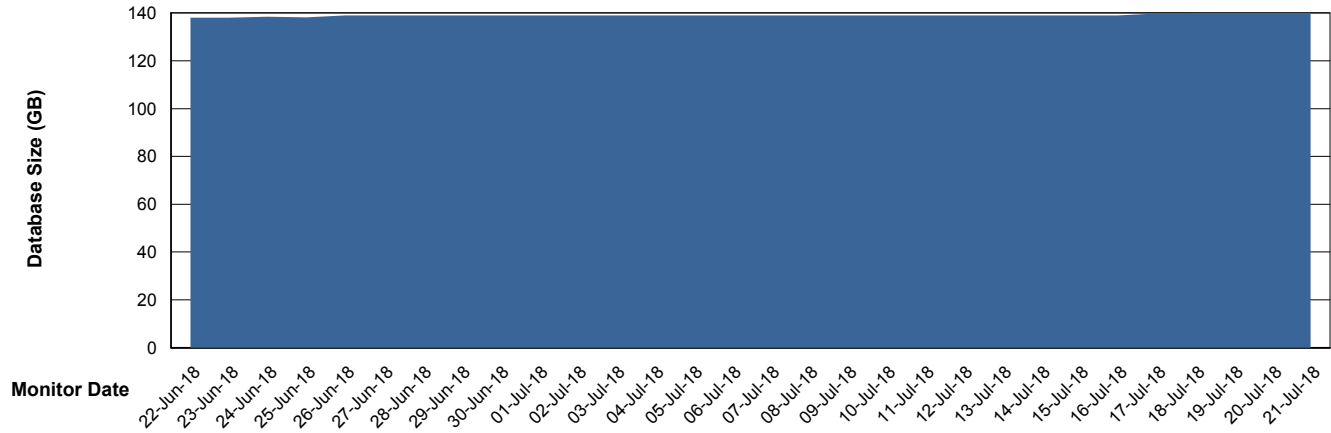

Database Performance DFDDDB_Standby

DB Processes Max 600
DB Sessions Max 928

Weekly SLA Customer Report

Customer DFD Production
Database ID 39

Database Performance DFDDDBI_Production

DB Processes Max 500
DB Sessions Max 772

Weekly SLA Customer Report

Customer DFD Production
Database ID 39

DATABASE SIZE DFDDDB_Production

Database growth over last month

DATABASE SIZE DFDDDBI_Production

Database growth over last month

Weekly SLA Customer Report