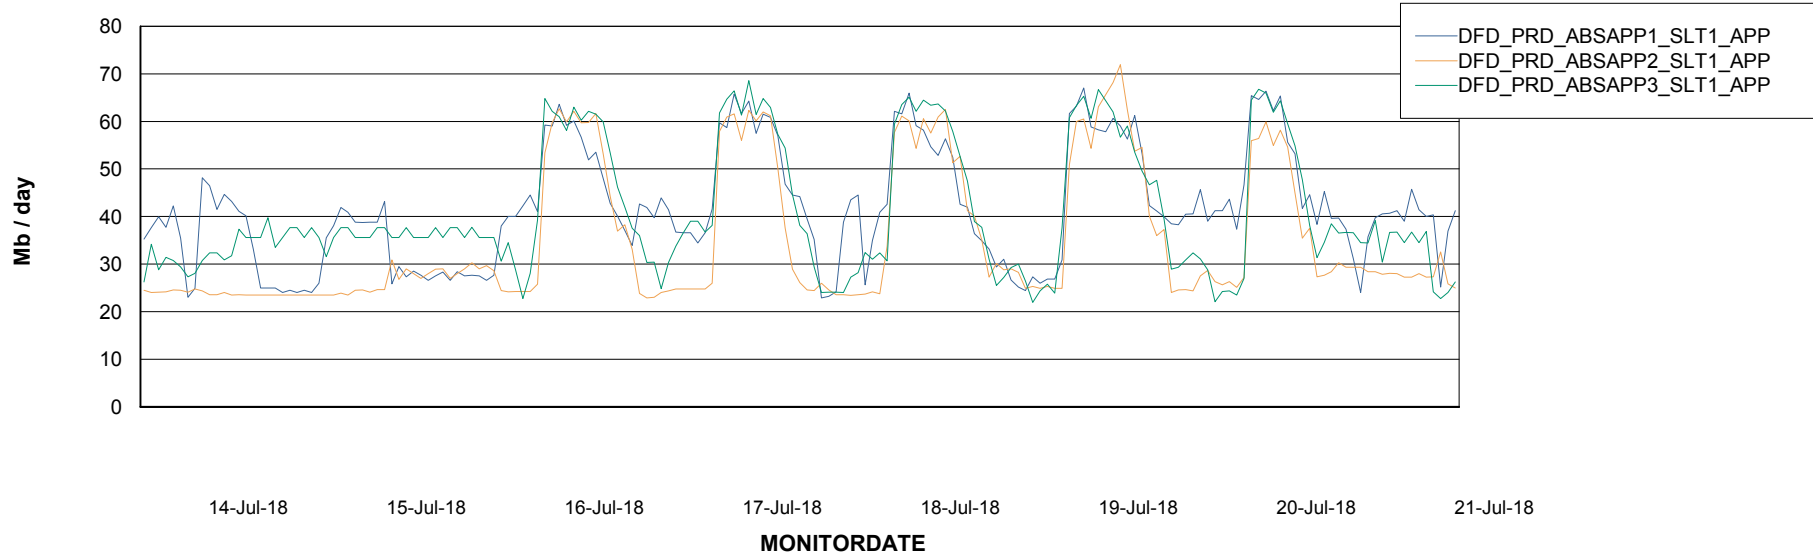

Standby Database Health DFD Production

Recovery lag for last 7 days

Weekly SLA Customer Report

Customer DFD Production
Database ID 39

ABSSolute Application Server Services

Avg memory used per ABS Server Service