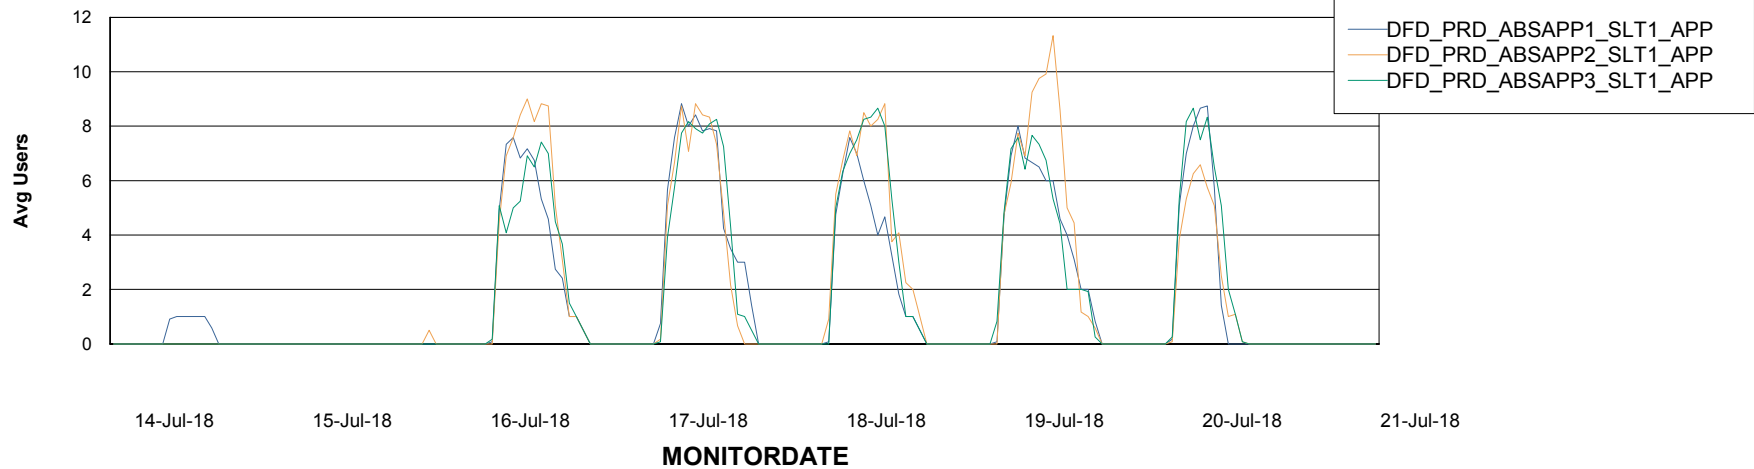

Avg users per day per ABS server