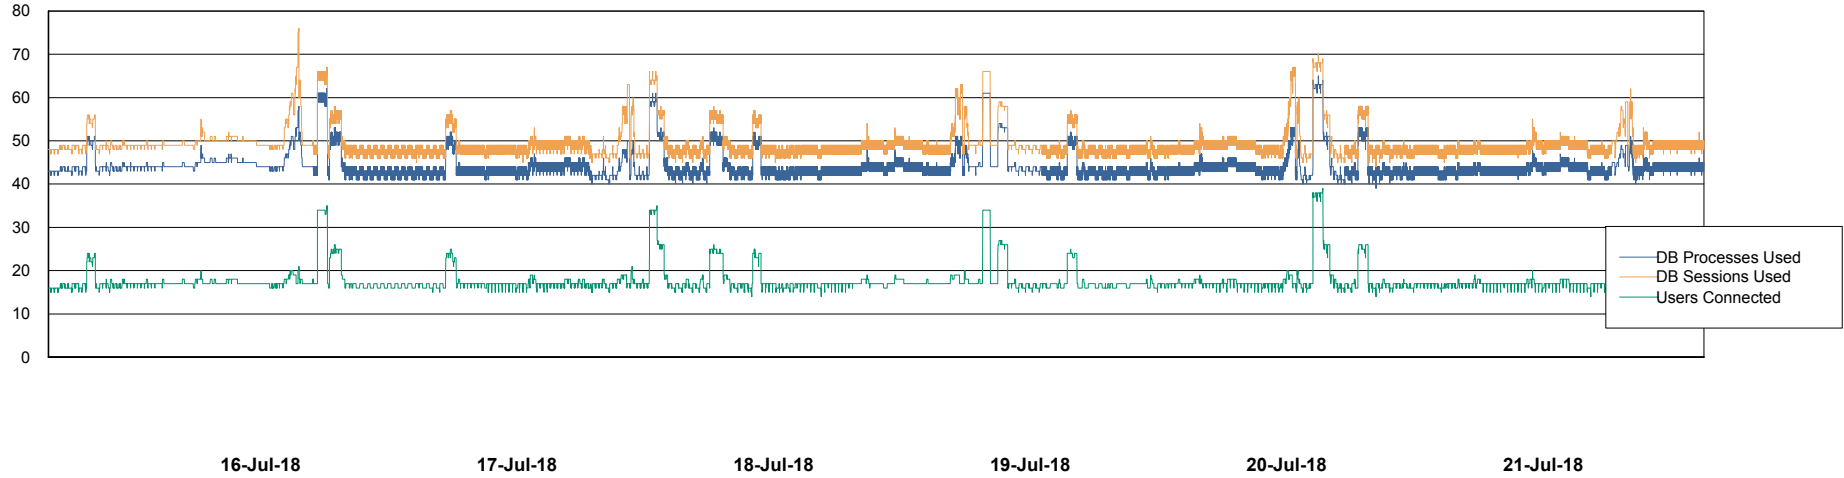

Database Performance DFDDDB_Standby

DB Processes Max 600
DB Sessions Max 928

Weekly SLA Customer Report

Customer DFD Production
Database ID 39

Database Performance DFDDDBI_Production

DB Processes Max 500
DB Sessions Max 772