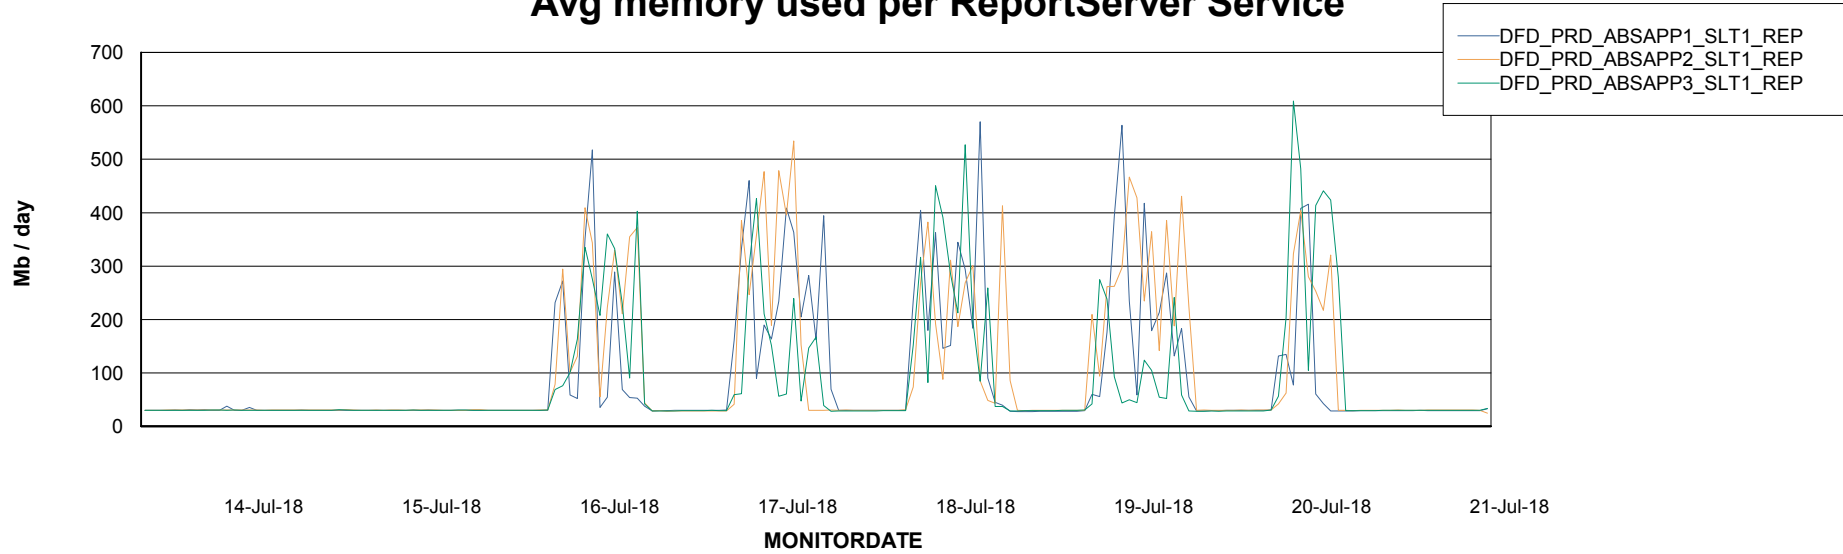

Avg users per day per ABS server

Weekly SLA Customer Report

Customer DFD Production
Database ID 39

ABSSolute Application ReportServer Services

Avg memory used per ReportServer Service

Disaster per ABS component