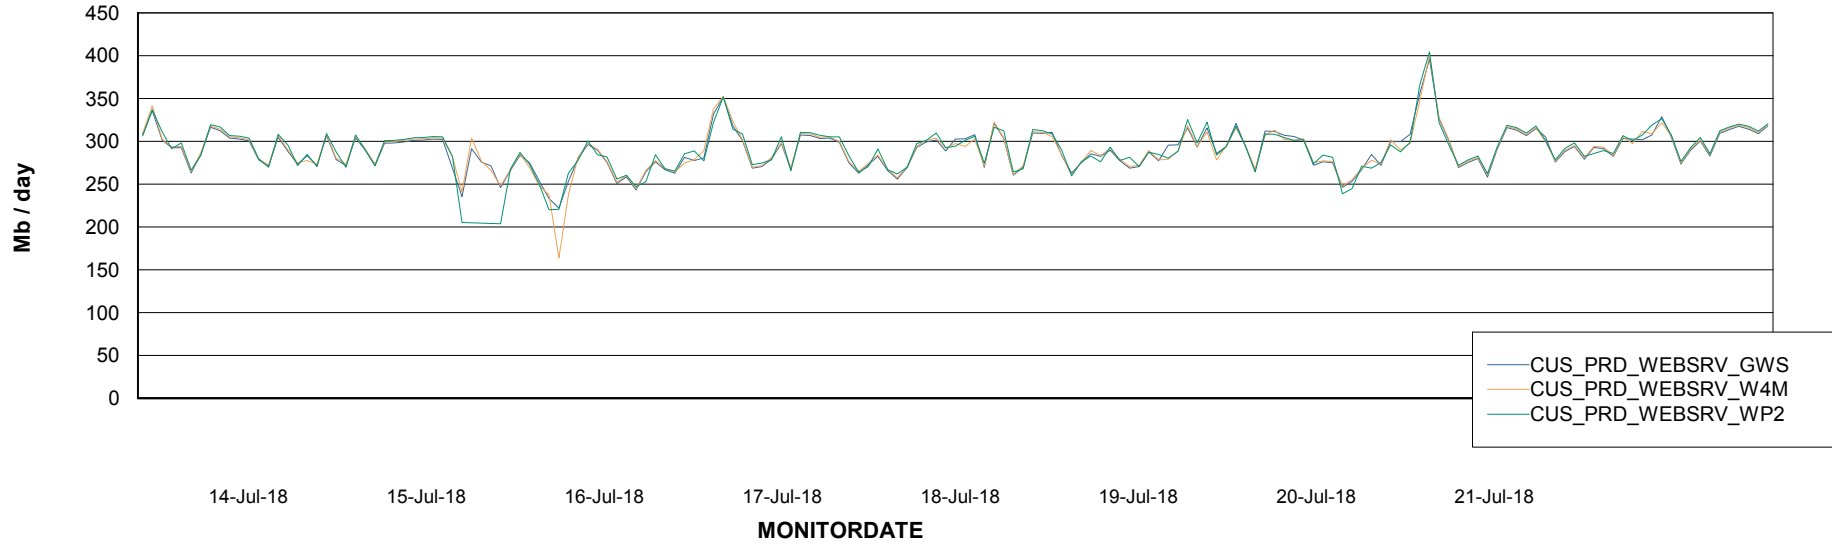

ABSSolute Web Component Services

Avg memory used per ReportServer Service

Weekly SLA Customer Report

Customer CUS Production
Database ID 84

ABSSolute Web Component Services

Avg memory used per ABS Web component