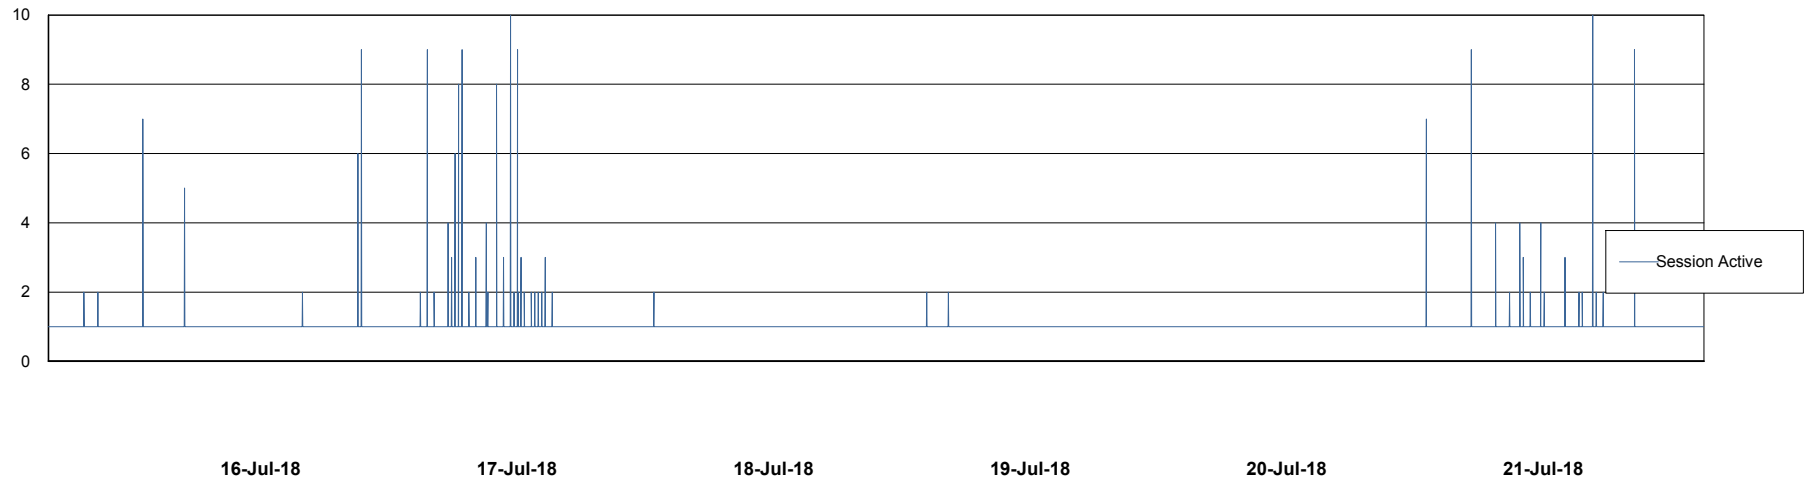

Database Performance CUS_ProdDB_Standby

DB Processes Max 300
DB Sessions Max 472