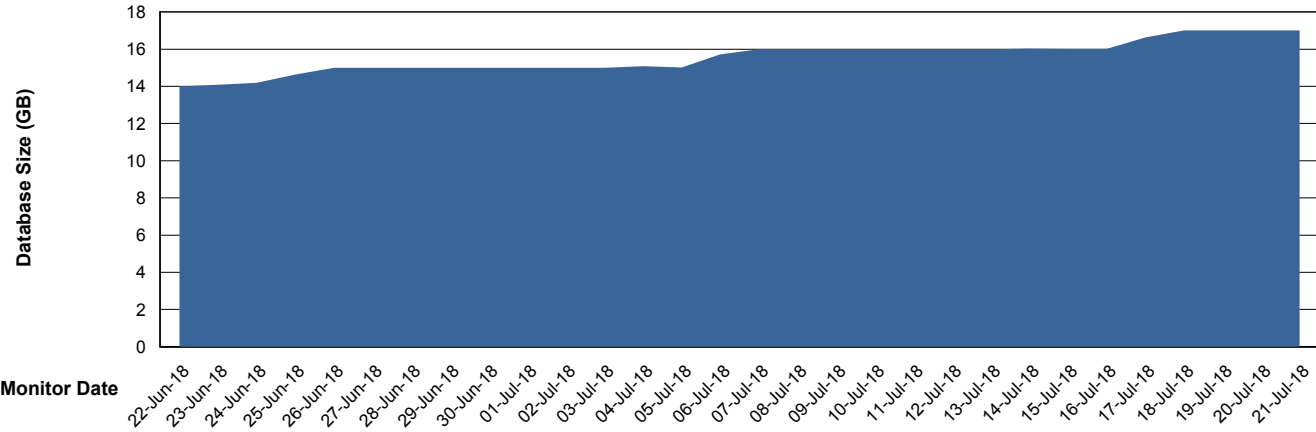

Database Performance CUS_ProdDB_Standby

DB Processes Max 300
DB Sessions Max 472

Weekly SLA Customer Report

Customer CUS Production
 Database ID 84

DATABASE SIZE CUS_ProdDB_Primary

Database growth over last month

Database Tablespace CUS_ProdDB_Primary

Date	Tablespace Name	Filesize (Gb)	Usedsize (Gb)	Percentage free
21-Jul-18	ABSDATA	14	10	29
	INDX	12	0	100
20-Jul-18	ABSDATA	14	9	36
	INDX	12	0	100
19-Jul-18	ABSDATA	14	9	36
	INDX	12	0	100
18-Jul-18	ABSDATA	14	9	36
	INDX	12	0	100
17-Jul-18	ABSDATA	14	9	36
	INDX	12	0	100
16-Jul-18	ABSDATA	14	9	36
	INDX	12	0	100
15-Jul-18	ABSDATA	14	9	36
	INDX	12	0	100