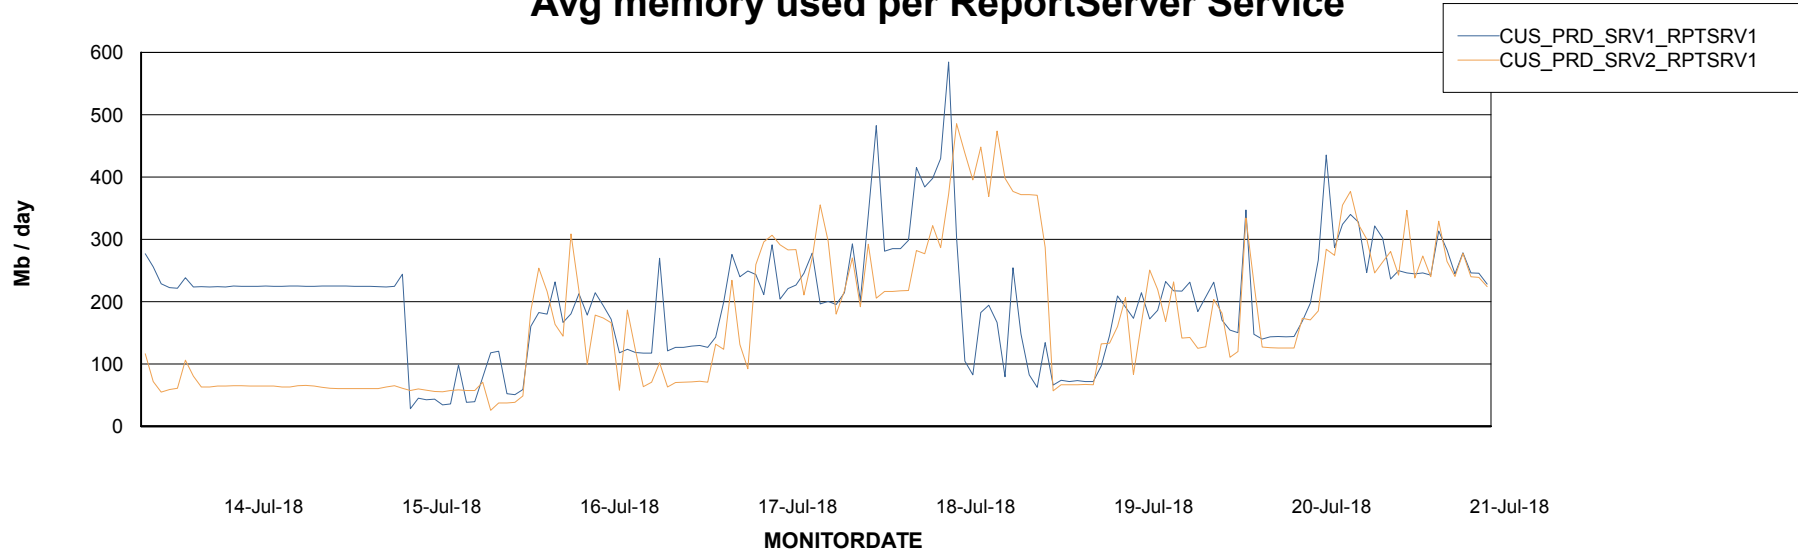

ABSSolute Web Component Services

Avg memory used per ReportServer Service