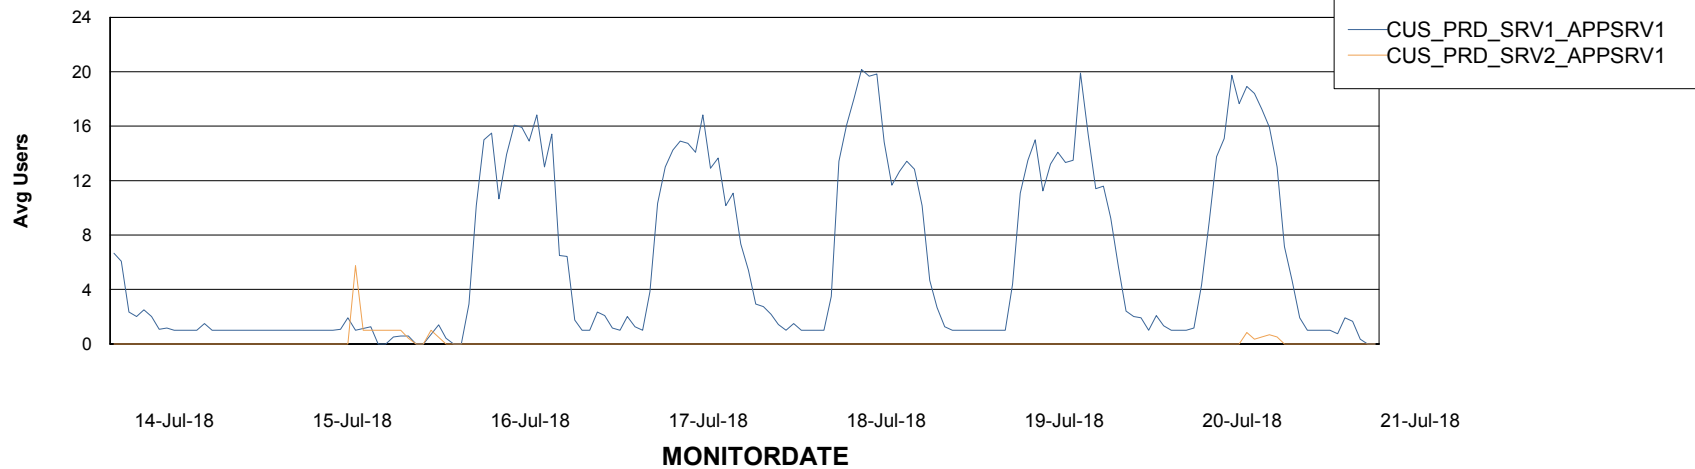

Weekly SLA Customer Report

Customer CUS Production
Database ID 84

ABSSolute Application Server Services

Avg memory used per ABS Server Service

Avg users per day per ABS server

Weekly SLA Customer Report

Customer CUS Production
Database ID 84