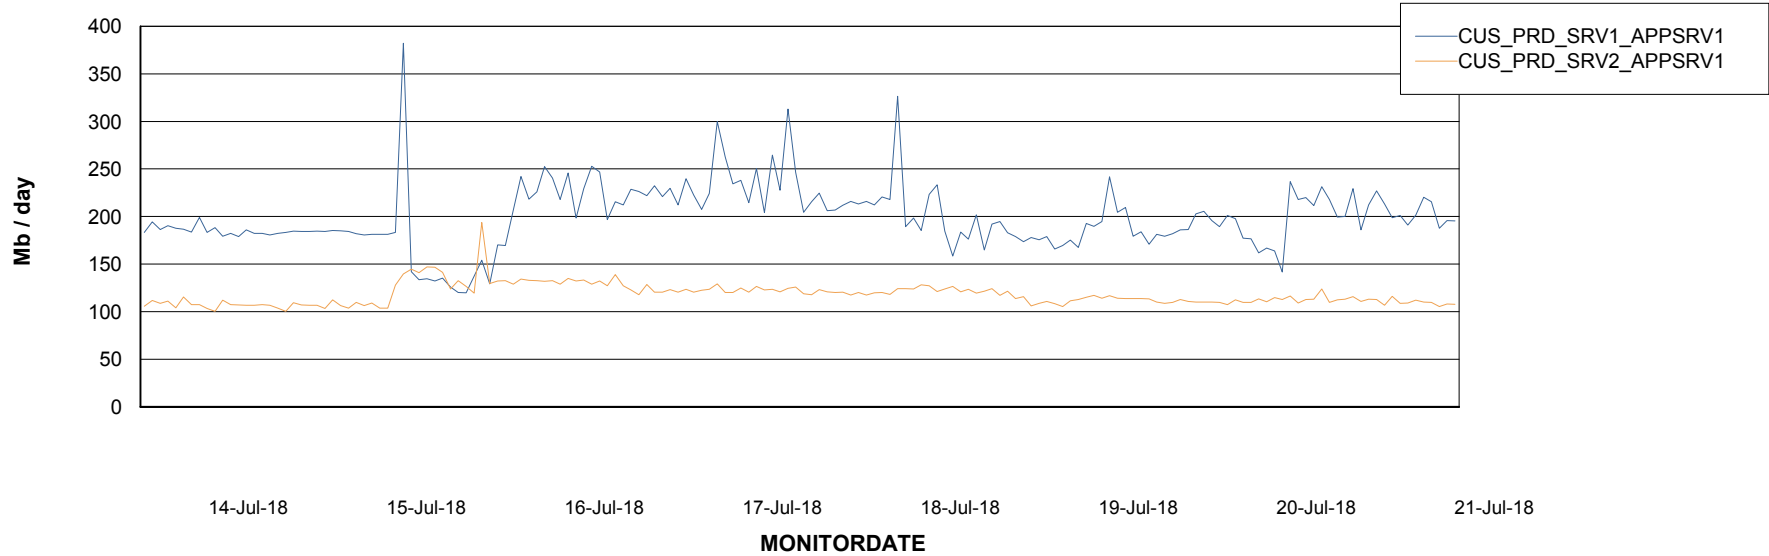

ABSSolute Application Server Services

Avg memory used per ABS Server Service