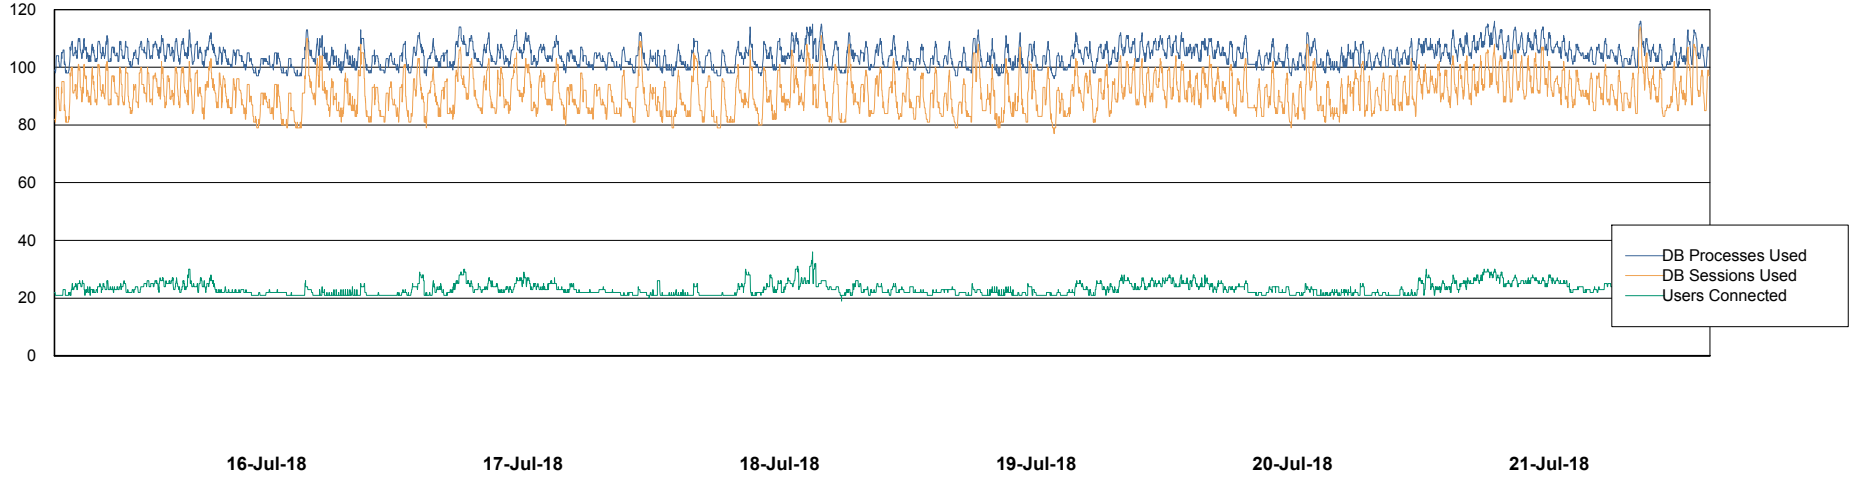

Database Performance CUS_ProdDB_Primary

DB Processes Max 300
DB Sessions Max 472