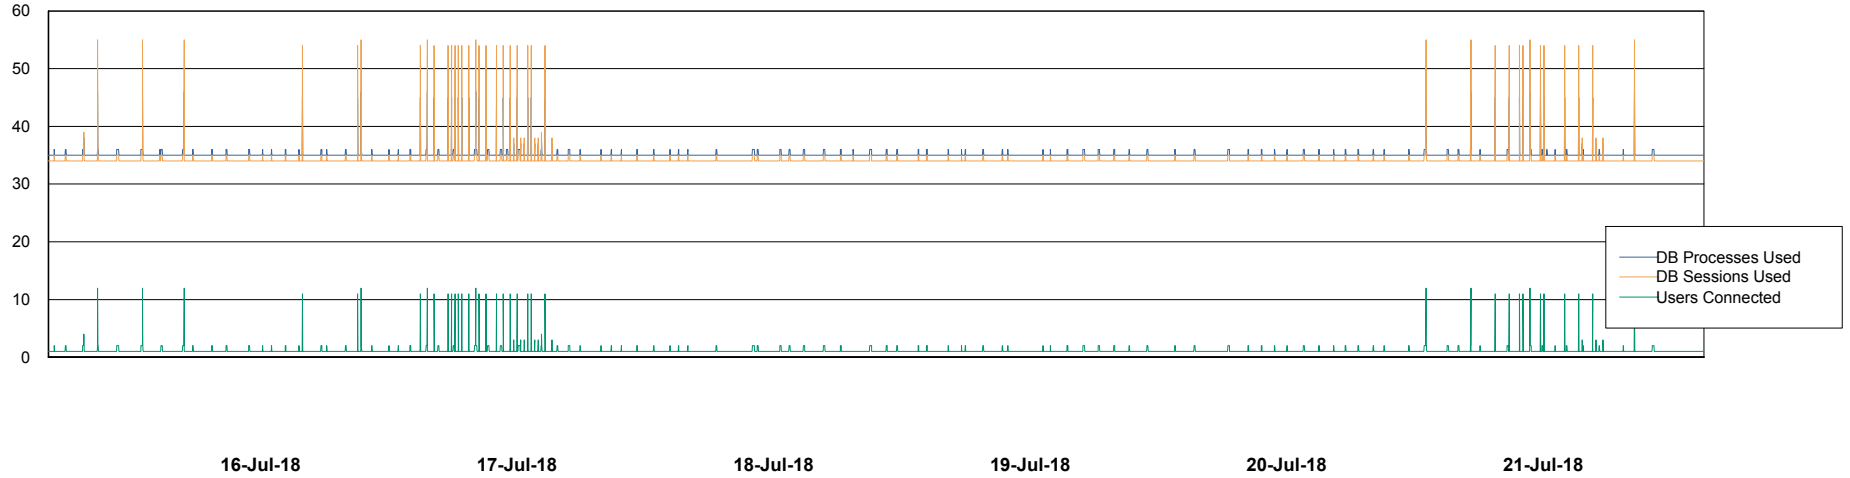

Database Performance CUS_ProdDB_Standby

DB Processes Max 300
DB Sessions Max 472