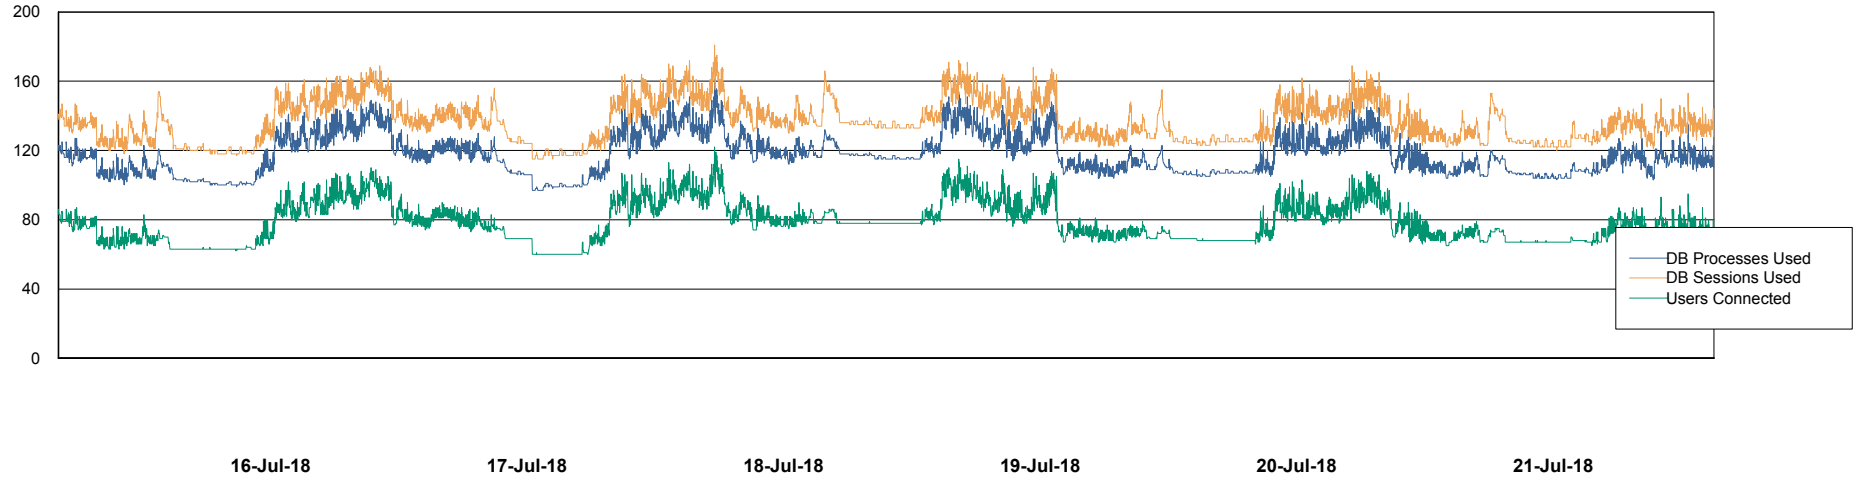

Database Performance CSCDB_Primary

DB Processes Max 500
DB Sessions Max 800