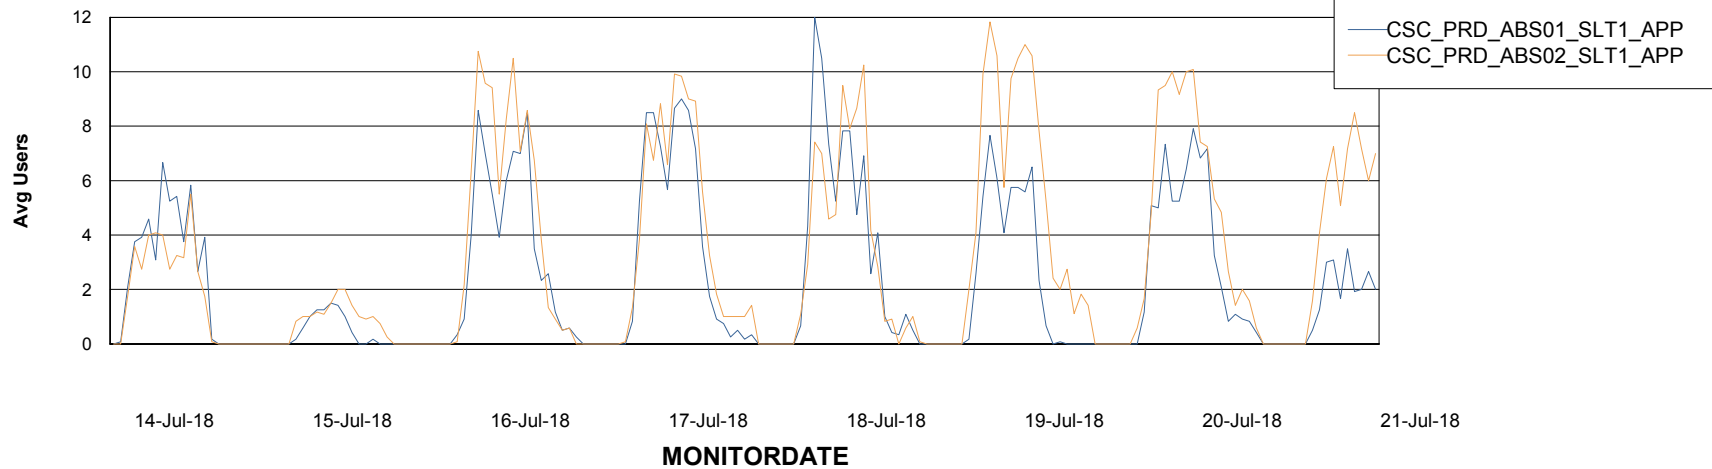

Avg users per day per ABS server