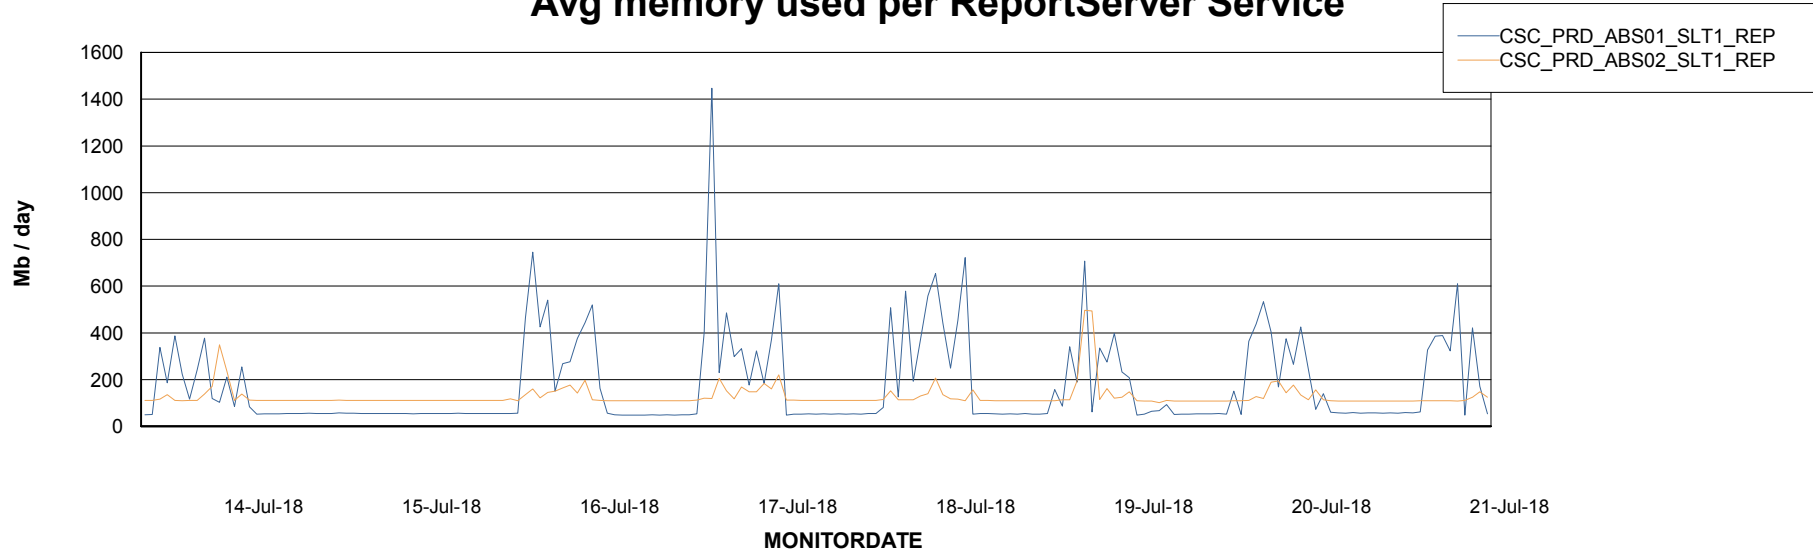

Avg memory used per ABS Server Service

Avg users per day per ABS server

Weekly SLA Customer Report

Customer CSC_Production
Database ID 50

ABSSolute Application ReportServer Services

Avg memory used per ReportServer Service