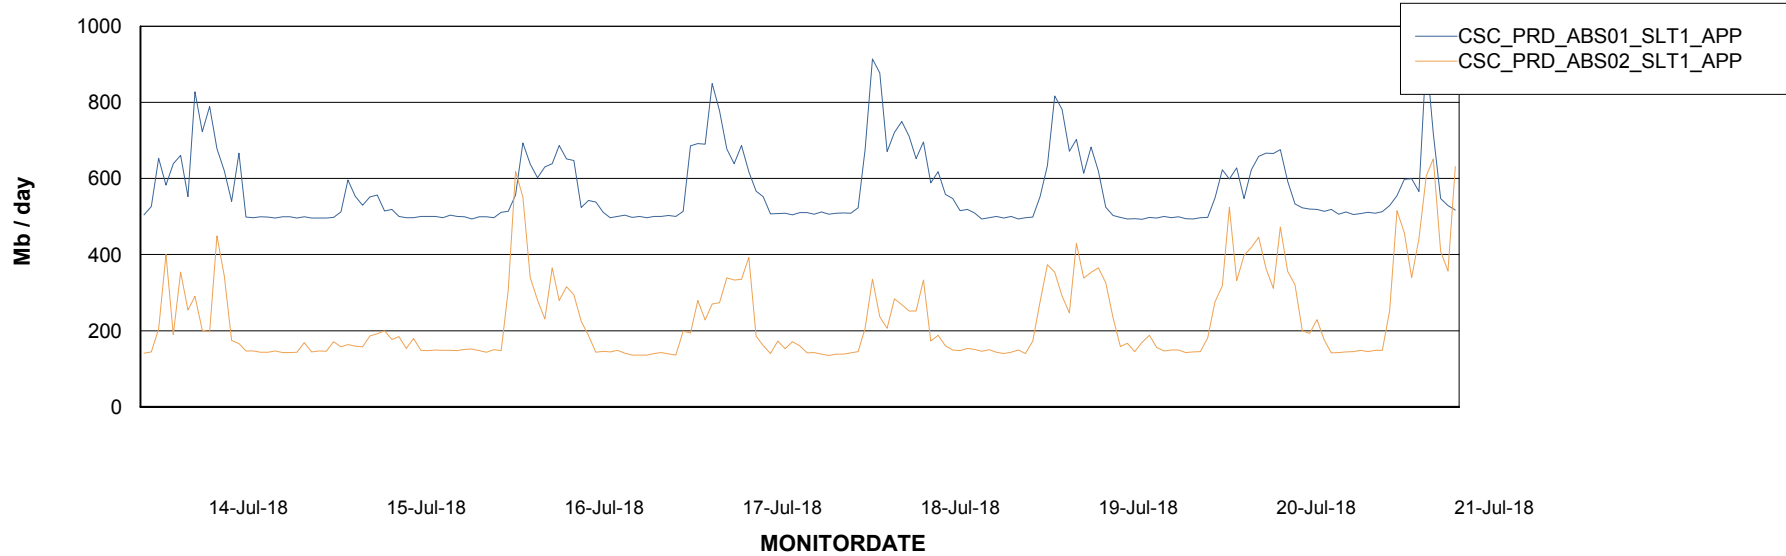

ABSSolute Application Server Services

Avg memory used per ABS Server Service