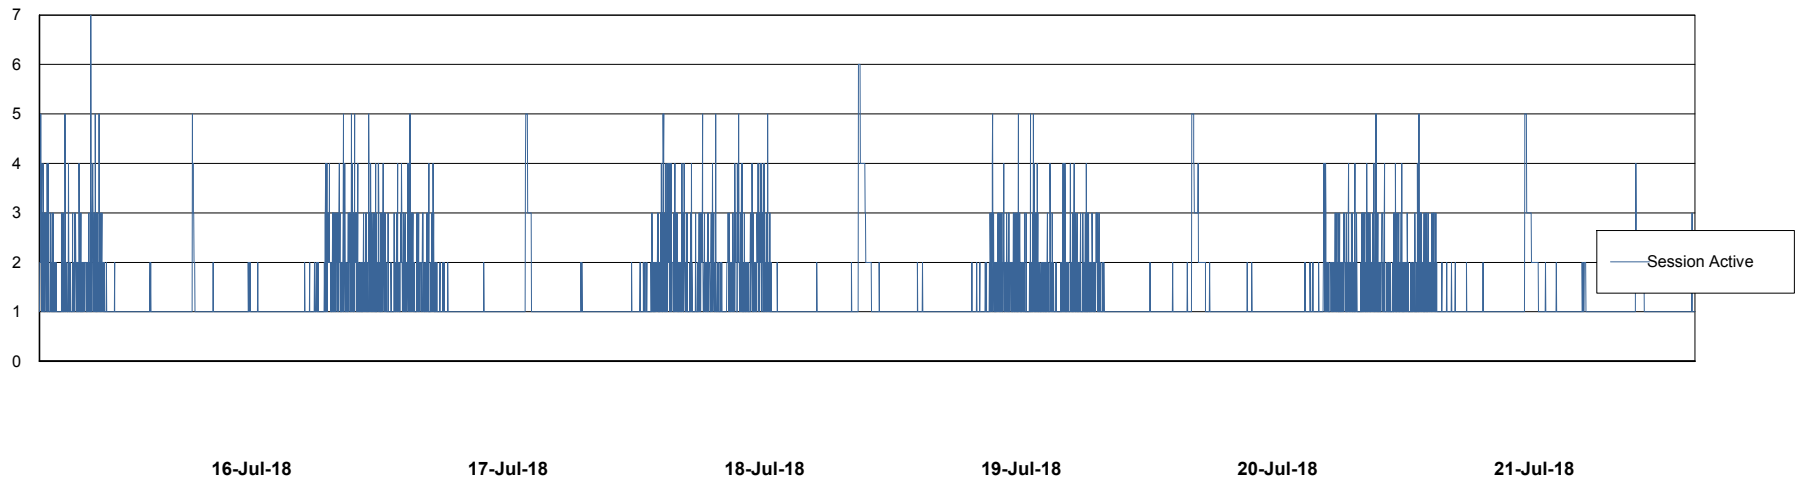

Database Performance CLODB_Production

DB Processes Max 500
DB Sessions Max 792