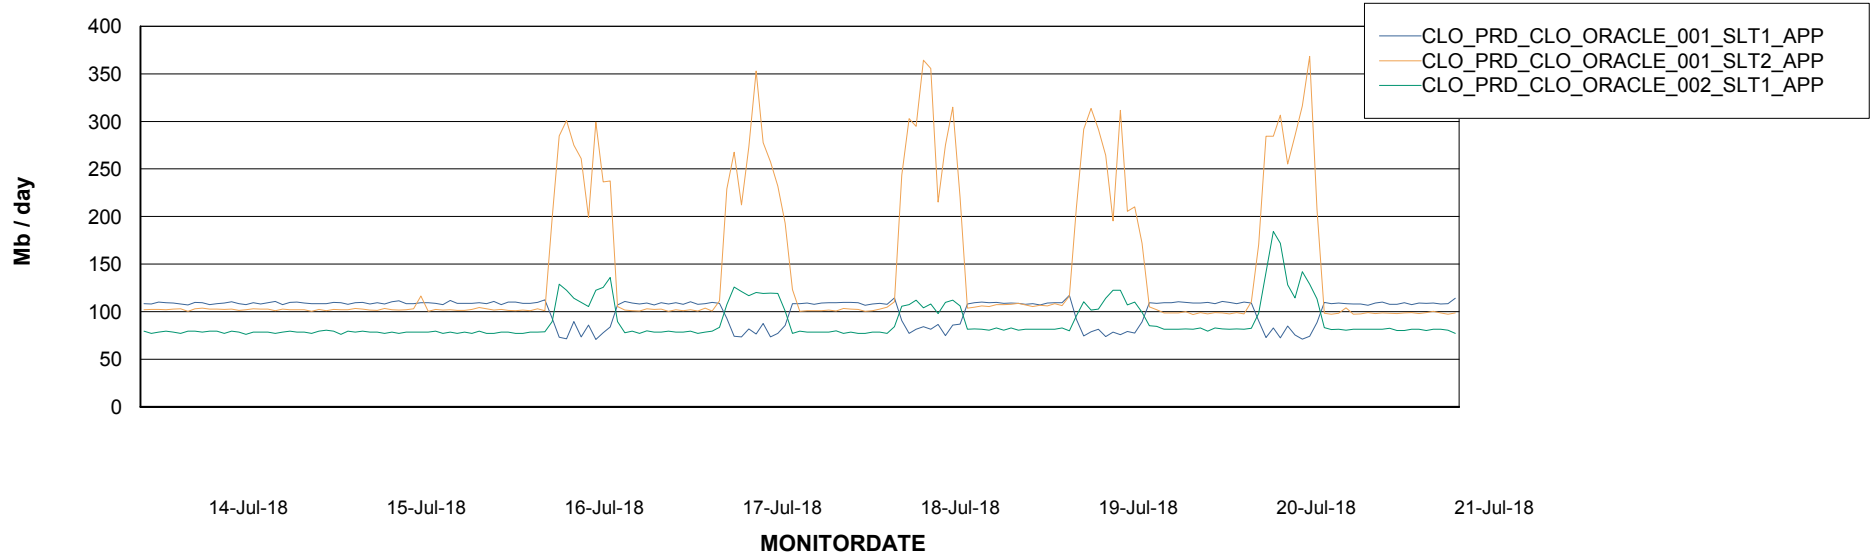

ABSolute Application Server Services

Avg memory used per ABS Server Service