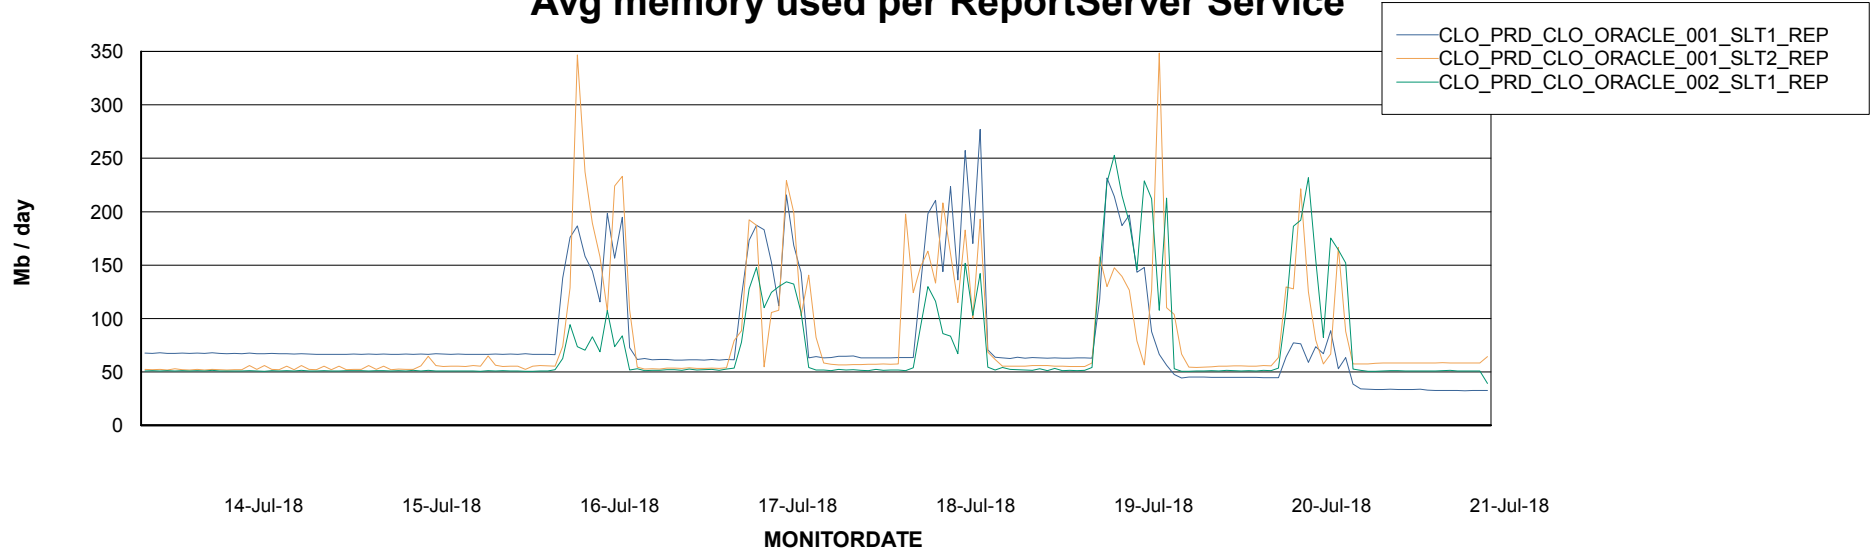

ABSSolute Application ReportServer Services

Avg memory used per ReportServer Service