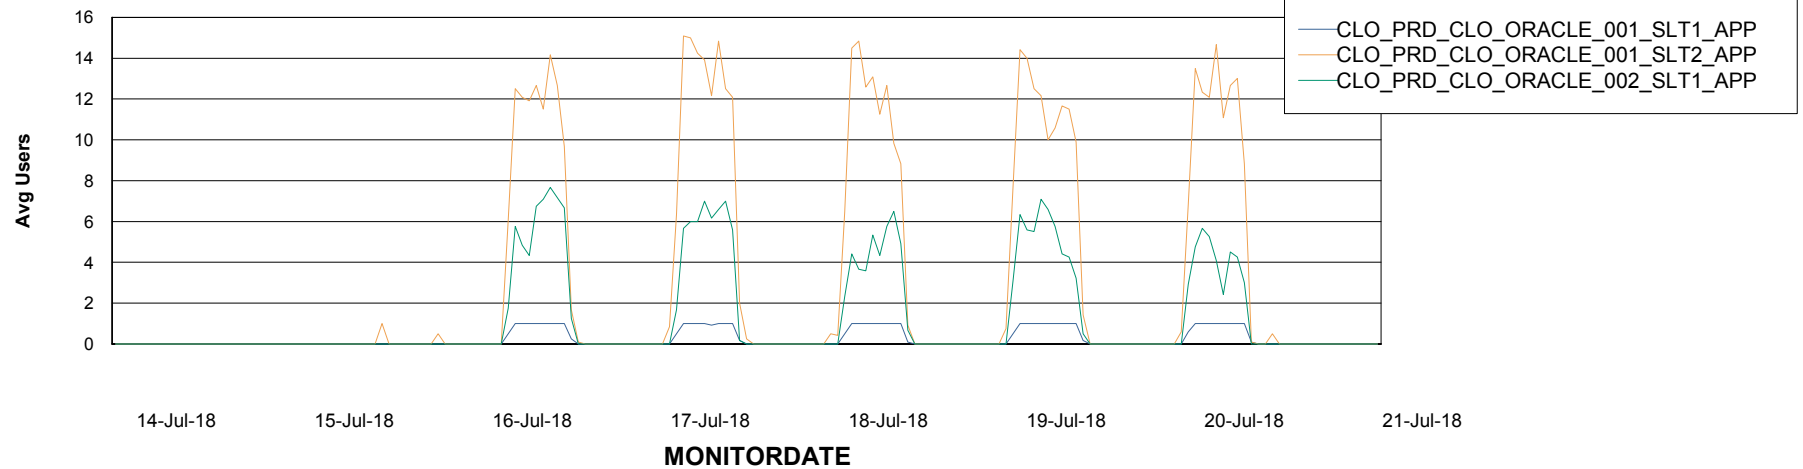

Avg users per day per ABS server