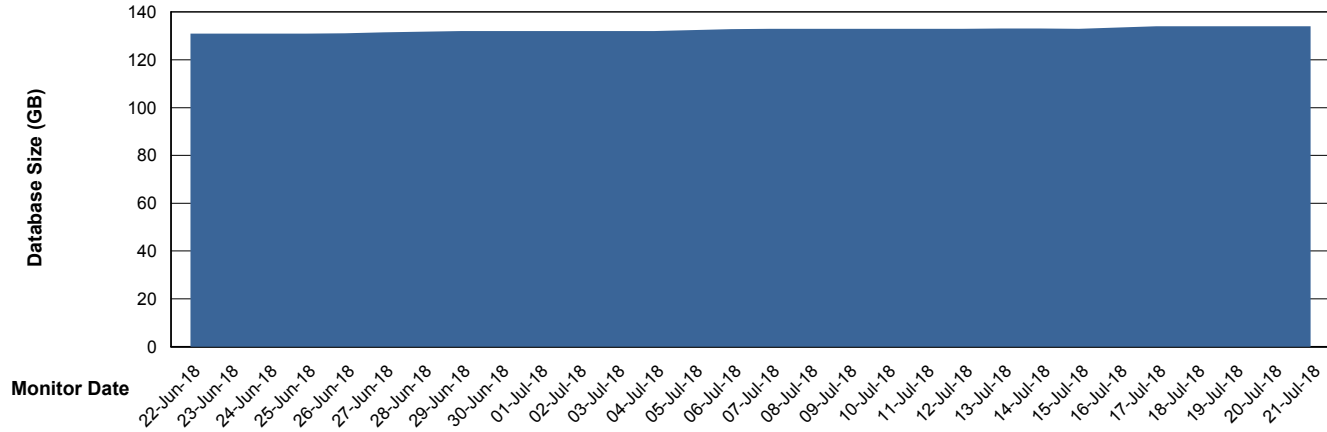

DATABASE SIZE CLODB_Production

Database growth over last month