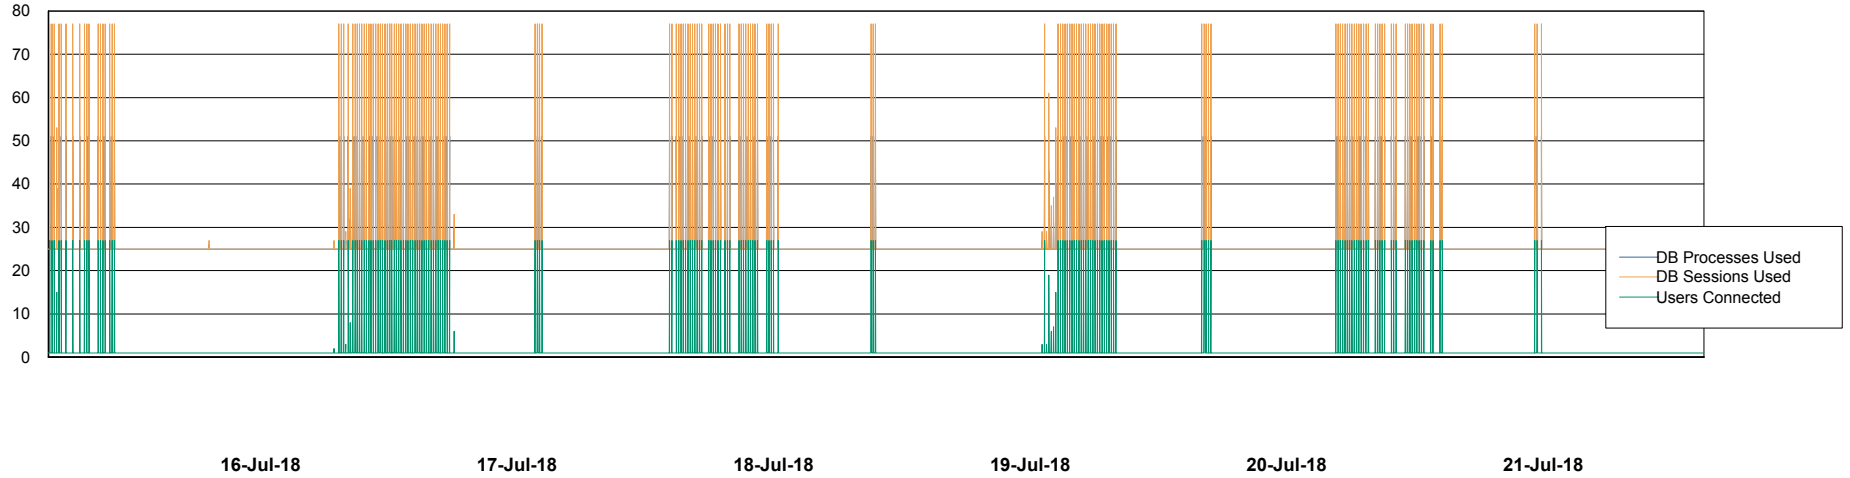

Database Performance CLODB_Standby

DB Processes Max 500
DB Sessions Max 792