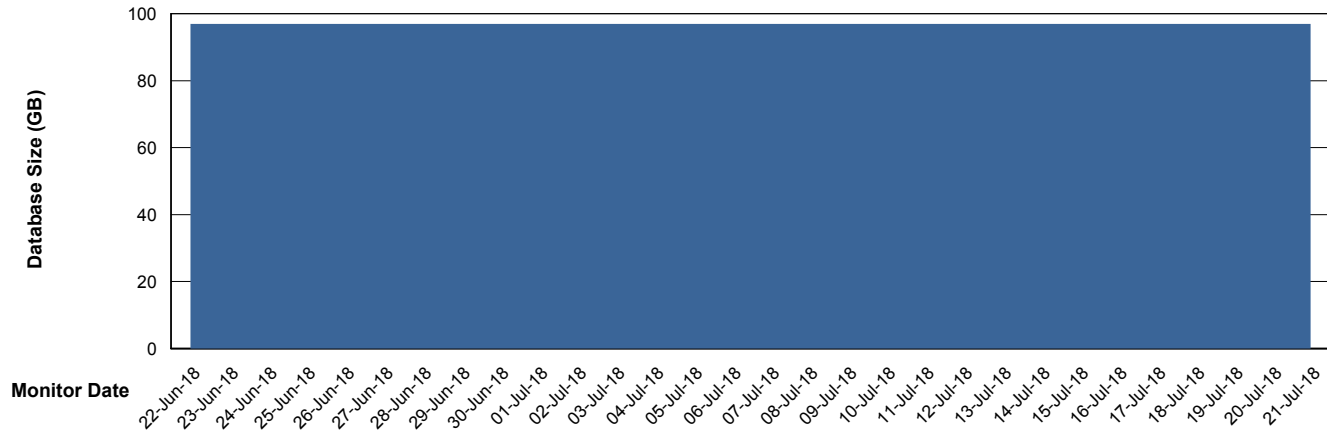

# Weekly SLA Customer Report

Customer CLO Production  
Database ID 38

DATABASE SIZE CLODB\_Production

### Database growth over last month

DATABASE SIZE CLODB\_Test

### Database growth over last month