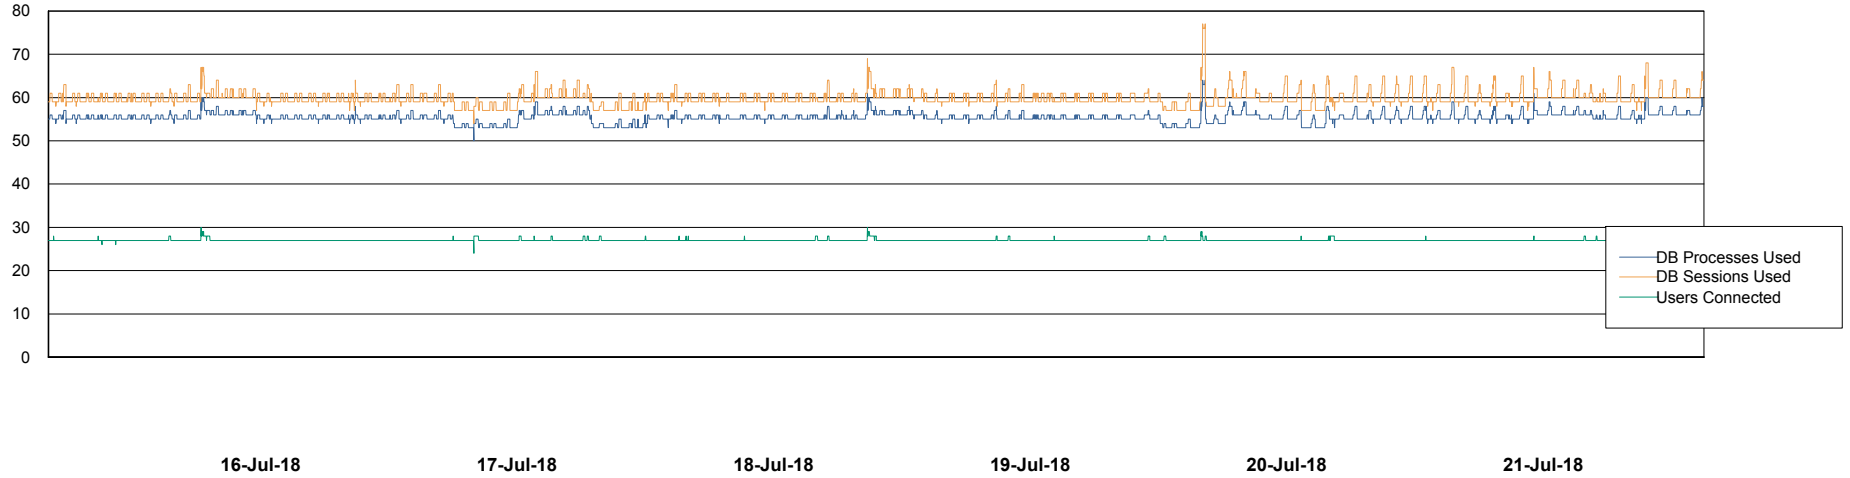

Database Performance CLODB_Test

DB Processes Max 500
DB Sessions Max 792