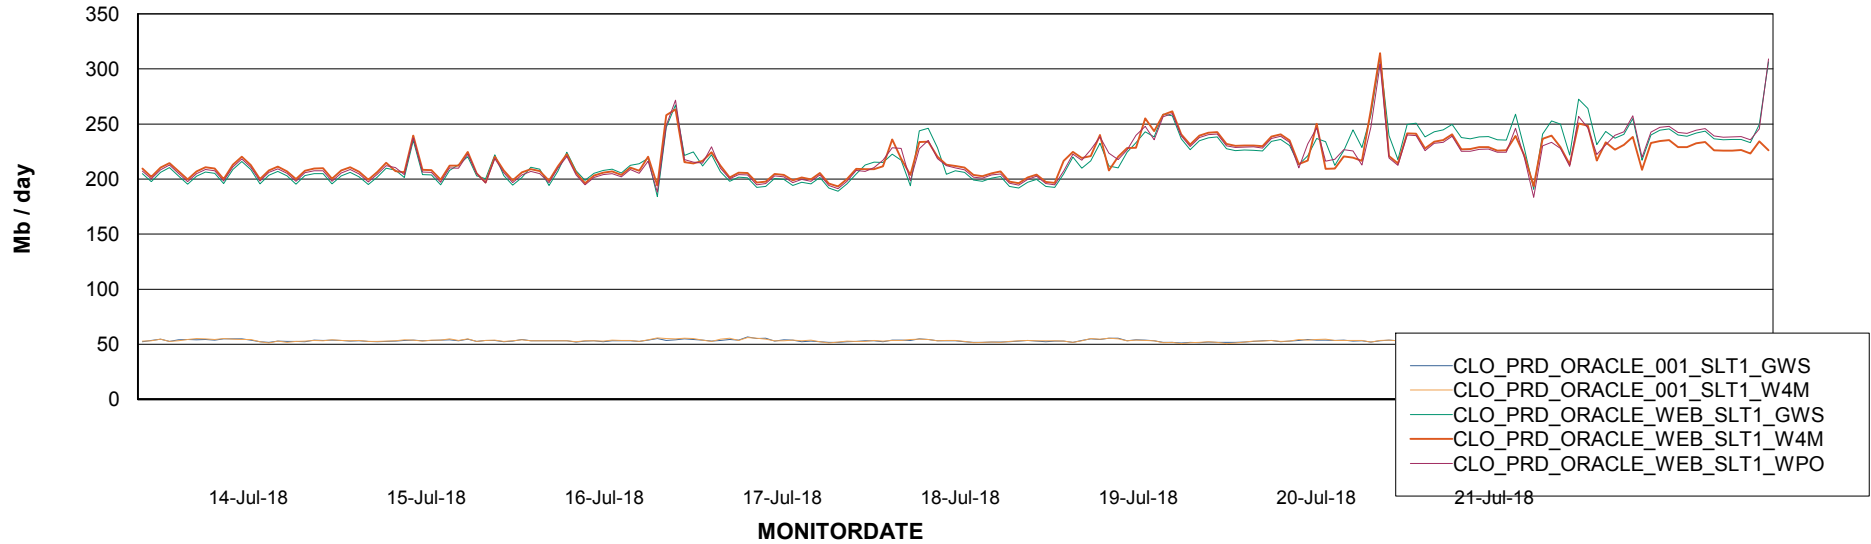

ABSolute Web Component Services

Avg memory used per ABS Web component