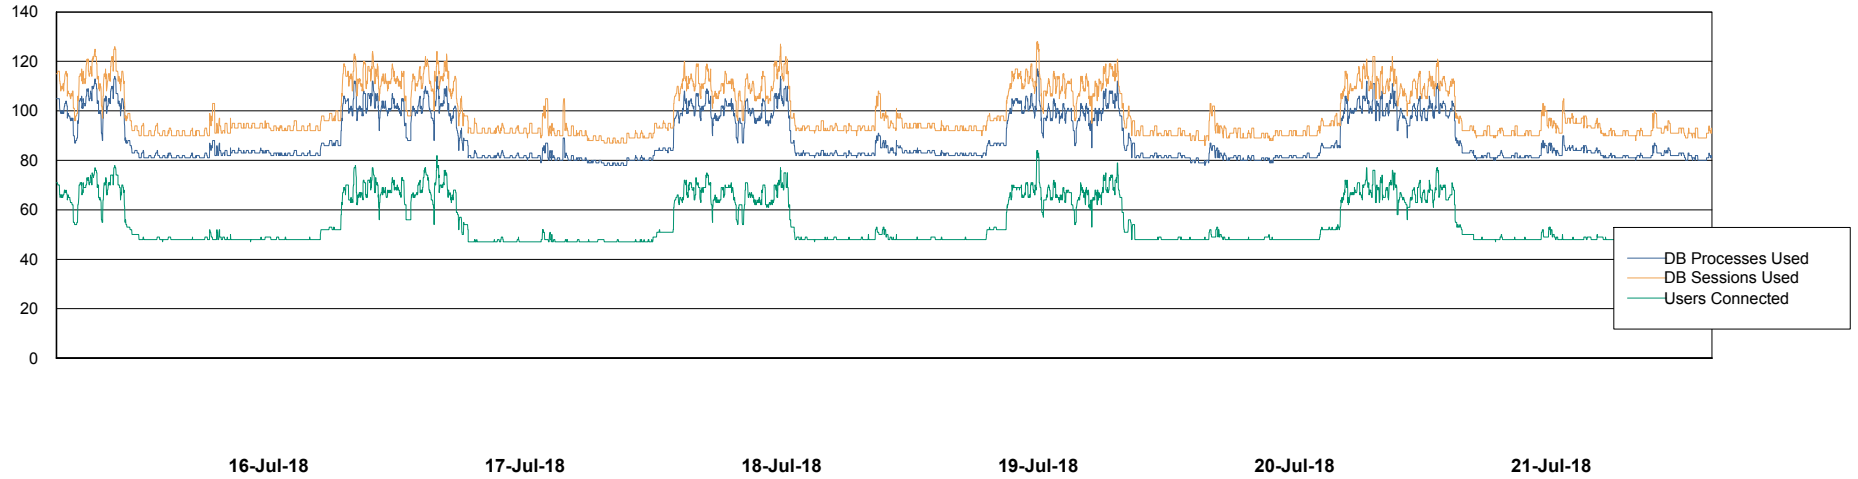

Database Performance CLODB_Production

DB Processes Max 500
DB Sessions Max 792