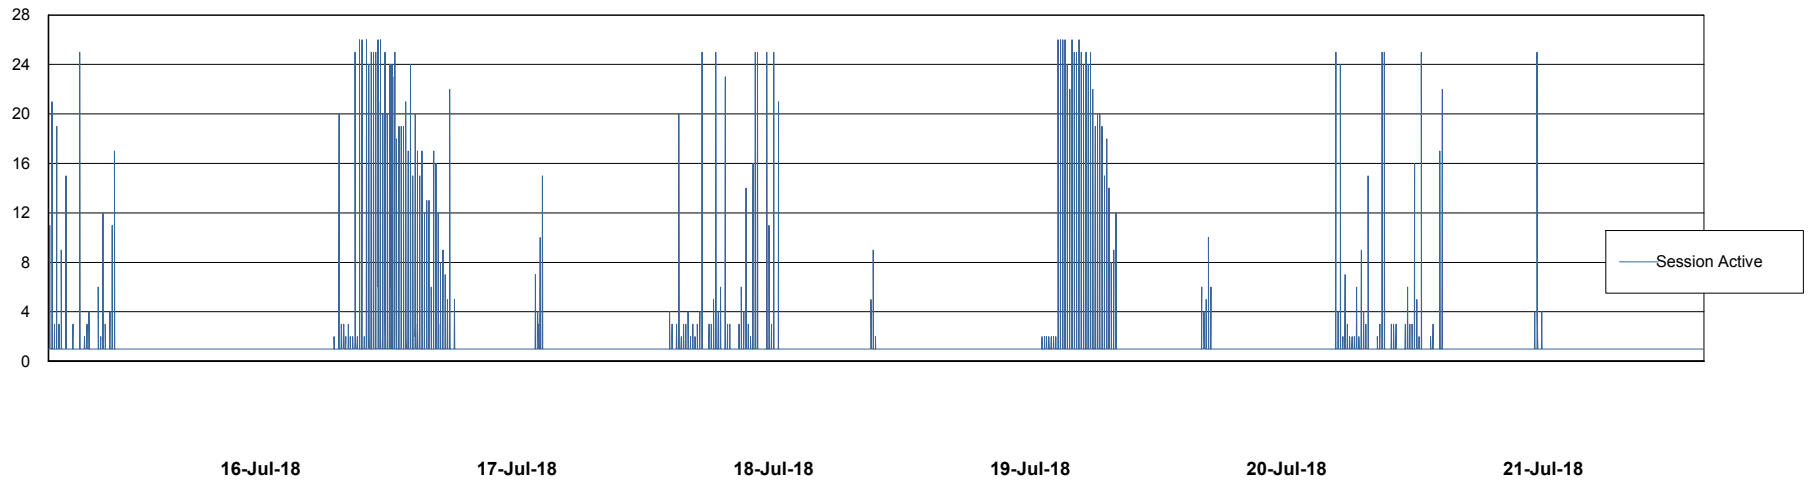

Database Performance CLODB_Standby

DB Processes Max 500
DB Sessions Max 792