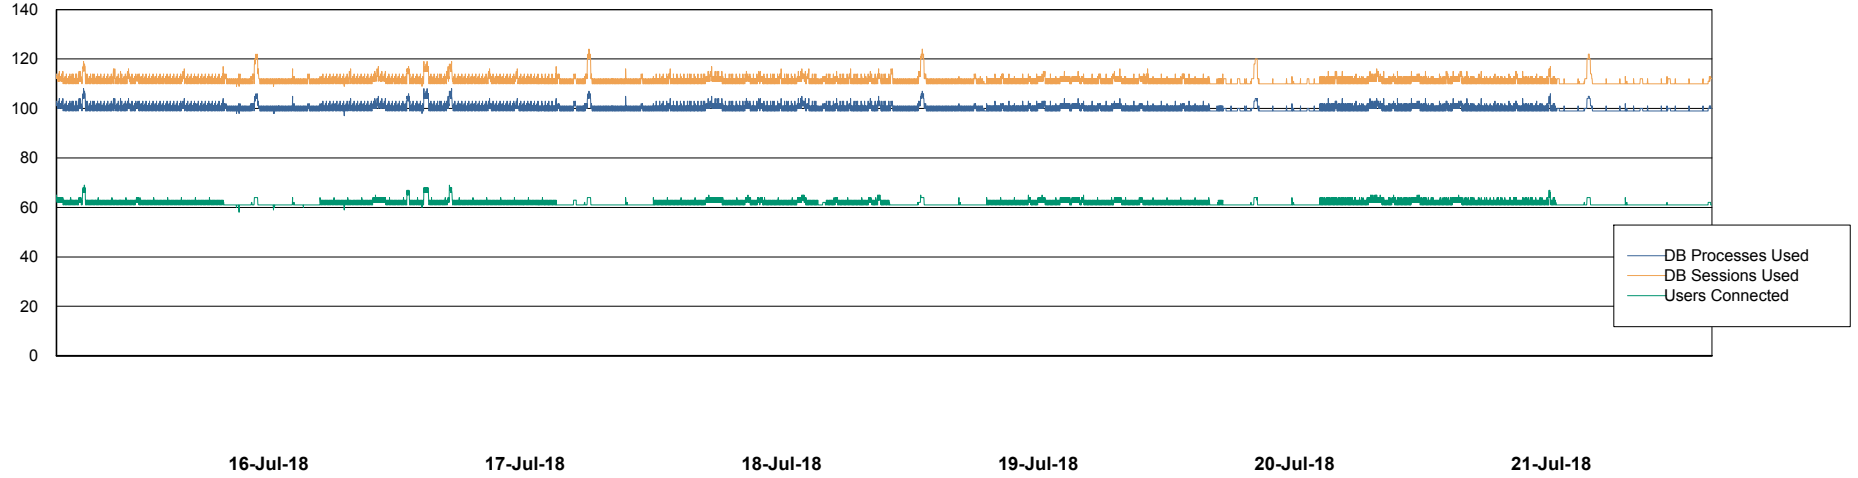

Database Performance CIWDB_Production

DB Processes Max 300
DB Sessions Max 472