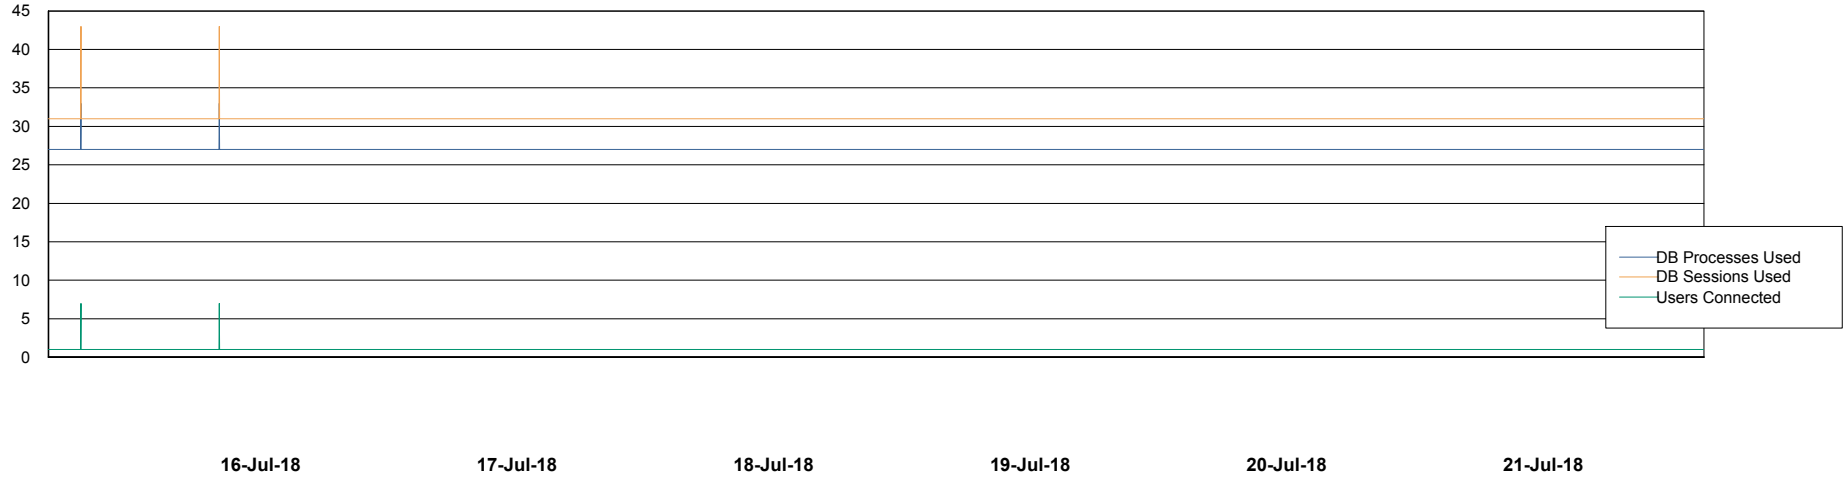

Database Performance CIWDB_Standby

DB Processes Max 300
DB Sessions Max 472