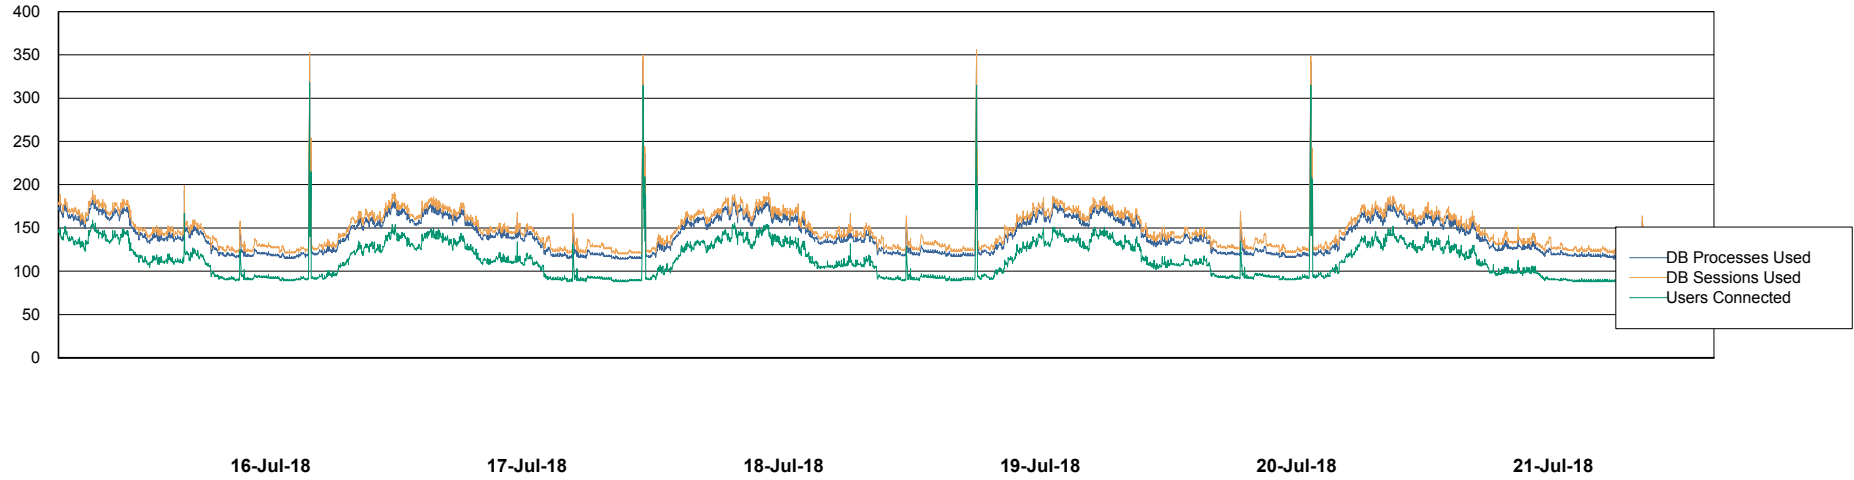

Harddisk Usage BNL_PRD_vm-absa03

	Free disk space on c: (%)	Total disk space on c: (Gb)	Free disk space on d: (%)	Total disk space on d: (Gb)	Free disk space on f: (%)	Total disk space on f: (Gb)
21-Jul-18	81	127	85	127	92	64
20-Jul-18	81	127	85	127	92	64
19-Jul-18	82	127	85	127	92	64
18-Jul-18	82	127	85	127	92	64
17-Jul-18	81	127	85	127	92	64
16-Jul-18	81	127	85	127	92	64
15-Jul-18	81	127	85	127	92	64

Weekly SLA Customer Report

Customer BNL_Production
Database ID 83

Database Performance BNLDB_Production

DB Processes Max 700
DB Sessions Max 1,072

Weekly SLA Customer Report

Customer BNL_Production
 Database ID 83