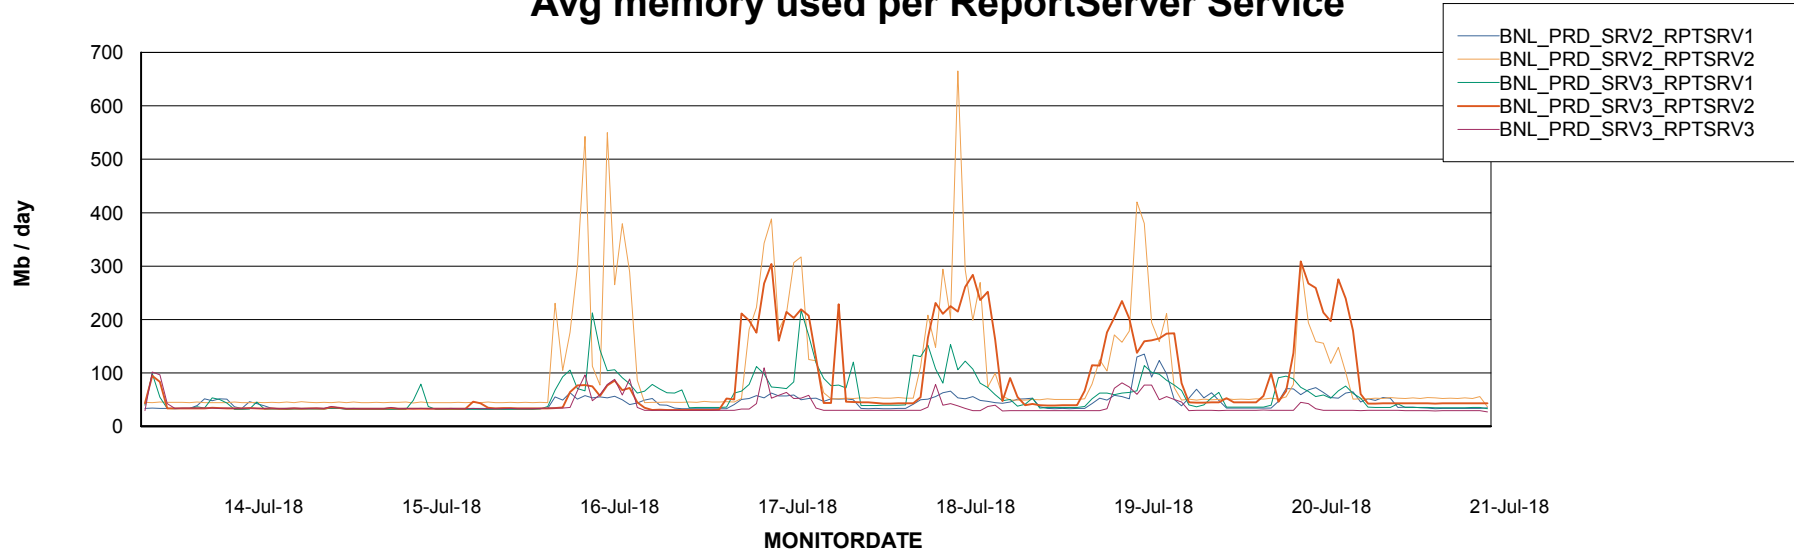

ABSSolute Web Component Services

Avg memory used per ReportServer Service