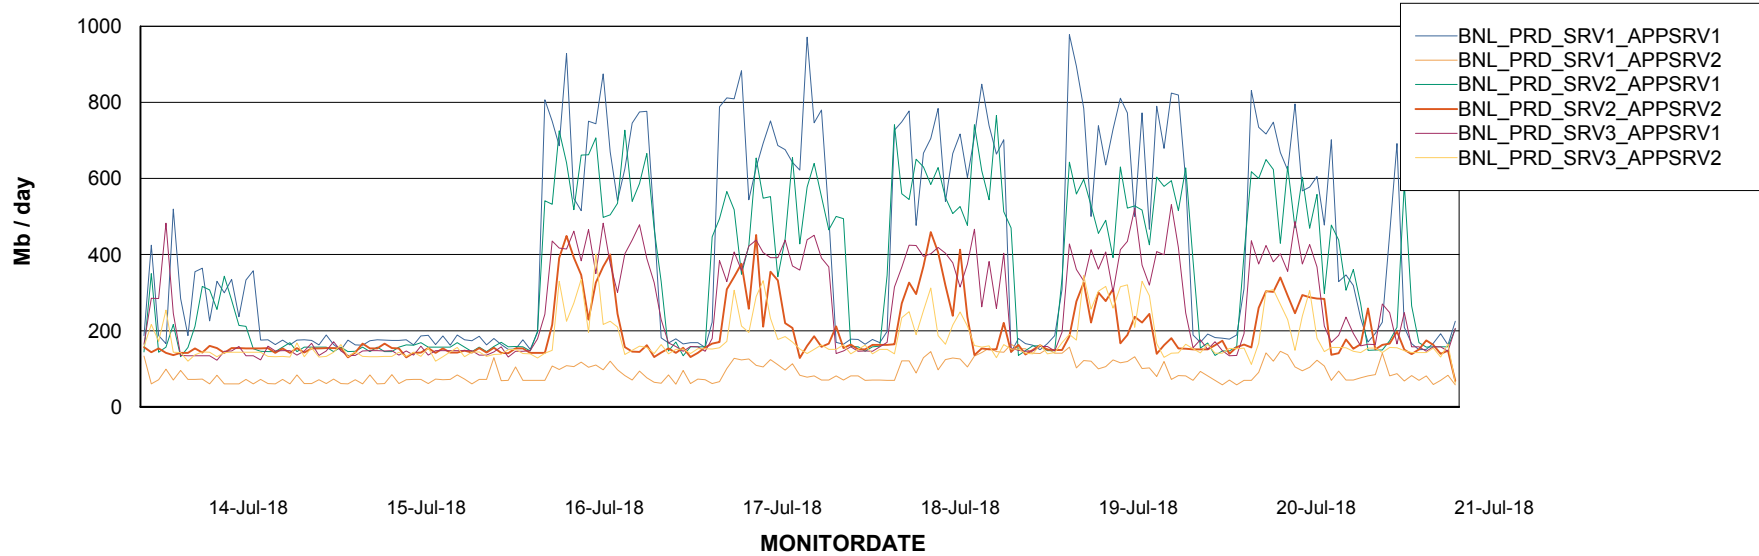

Weekly SLA Customer Report

Customer BNL_Production
Database ID 83

Database Performance BNLDB_Production

DB Processes Max 700
DB Sessions Max 1,072

Weekly SLA Customer Report

Customer BNL_Production
 Database ID 83

DATABASE SIZE BNLDB_Production

Database growth over last month

Database Tablespace BNLDB_Production

Date	Tablespace Name	Filesize (Gb)	Usedsize (Gb)	Percentage free
21-Jul-18	ABSDATA	106	61	42
	INDX	224	196	13
20-Jul-18	ABSDATA	106	61	42
	INDX	224	196	13
19-Jul-18	ABSDATA	106	61	42
	INDX	224	194	13
18-Jul-18	ABSDATA	106	61	42
	INDX	224	194	13
17-Jul-18	ABSDATA	106	61	42
	INDX	222	194	13
16-Jul-18	ABSDATA	106	61	42
	INDX	222	194	13
15-Jul-18	ABSDATA	106	61	42
	INDX	222	193	13

Weekly SLA Customer Report

Customer BNL_Production
Database ID 83

ABSSolute Application Server Services

Avg memory used per ABS Server Service

Avg users per day per ABS server

Weekly SLA Customer Report

Customer BNL_Production
Database ID 83