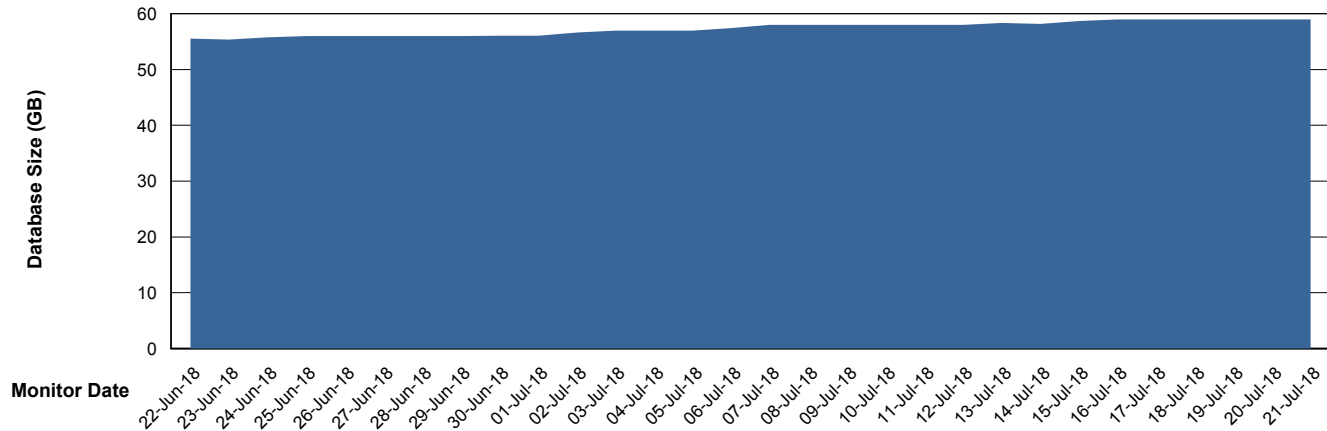

Customer BGG_Production
Database ID 58

DATABASE SIZE BGGDB_BI

Database growth over last month

DATABASE SIZE BGGDB_Production

Database growth over last month

Weekly SLA Customer Report

Customer BGG_Production
 Database ID 58

Database Tablespace BGGDB_BI

Date	Tablespace Name	Filesize (Gb)	Usedsize (Gb)	Percentage free
21-Jul-18	ABSDATA	13	10	23
	INDX	14	11	21
20-Jul-18	ABSDATA	13	10	23
	INDX	14	11	21
19-Jul-18	ABSDATA	13	10	23
	INDX	14	11	21
18-Jul-18	ABSDATA	13	10	23
	INDX	14	11	21
17-Jul-18	ABSDATA	12	10	17
	INDX	12	11	8
16-Jul-18	ABSDATA	12	10	17
	INDX	12	11	8
15-Jul-18	ABSDATA	12	10	17
	INDX	12	11	8