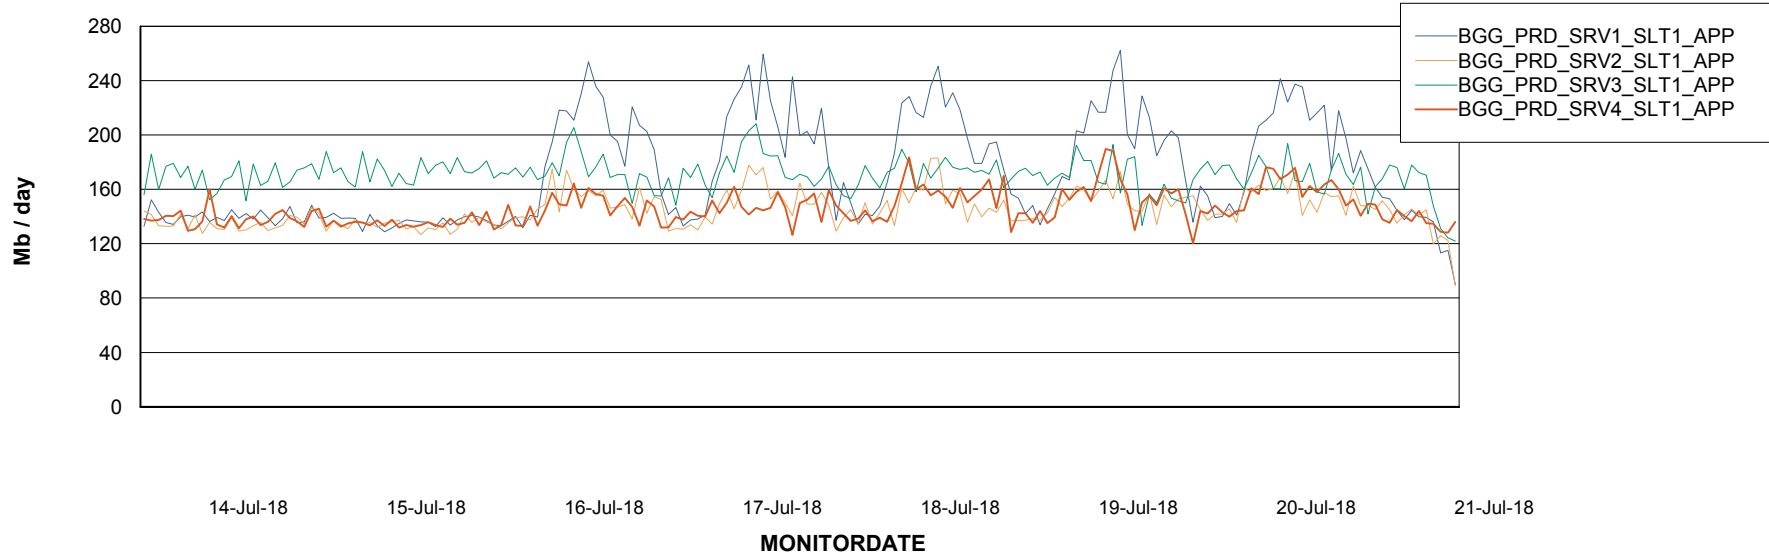

ABSSolute Application Server Services

Avg memory used per ABS Server Service