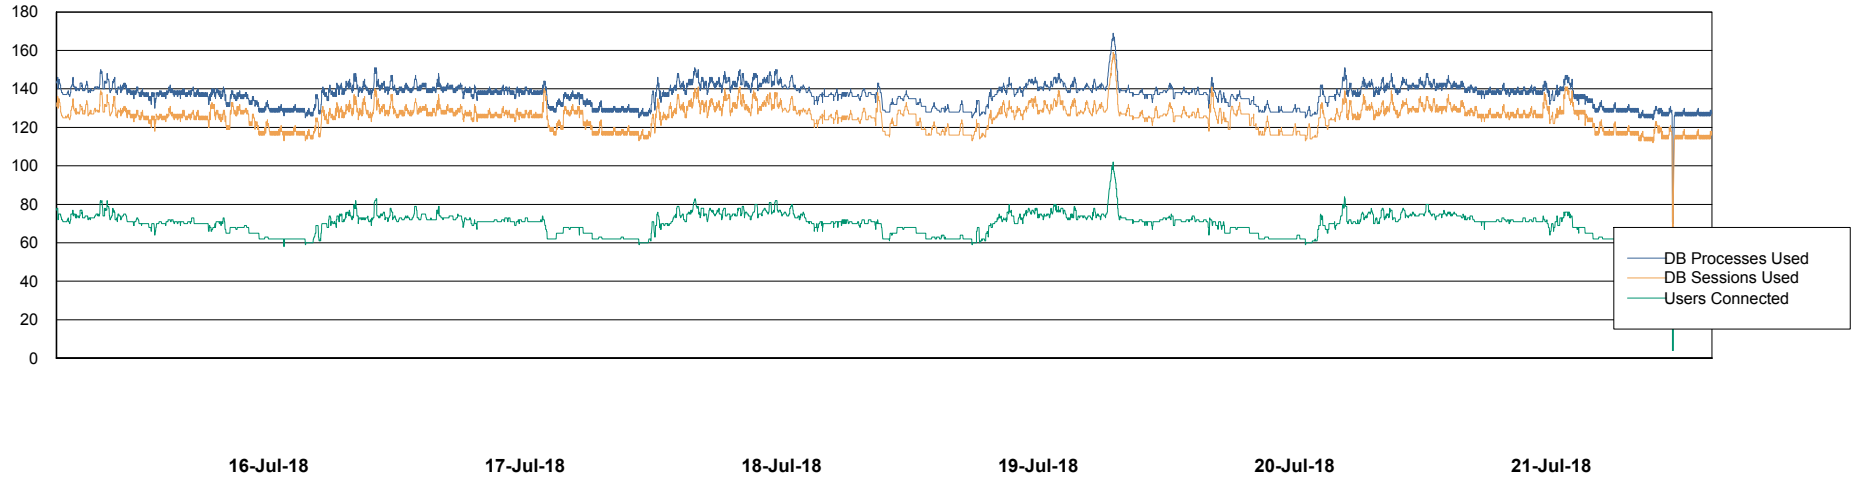

Database Performance BGGDB_Production

DB Processes Max 300
DB Sessions Max 474