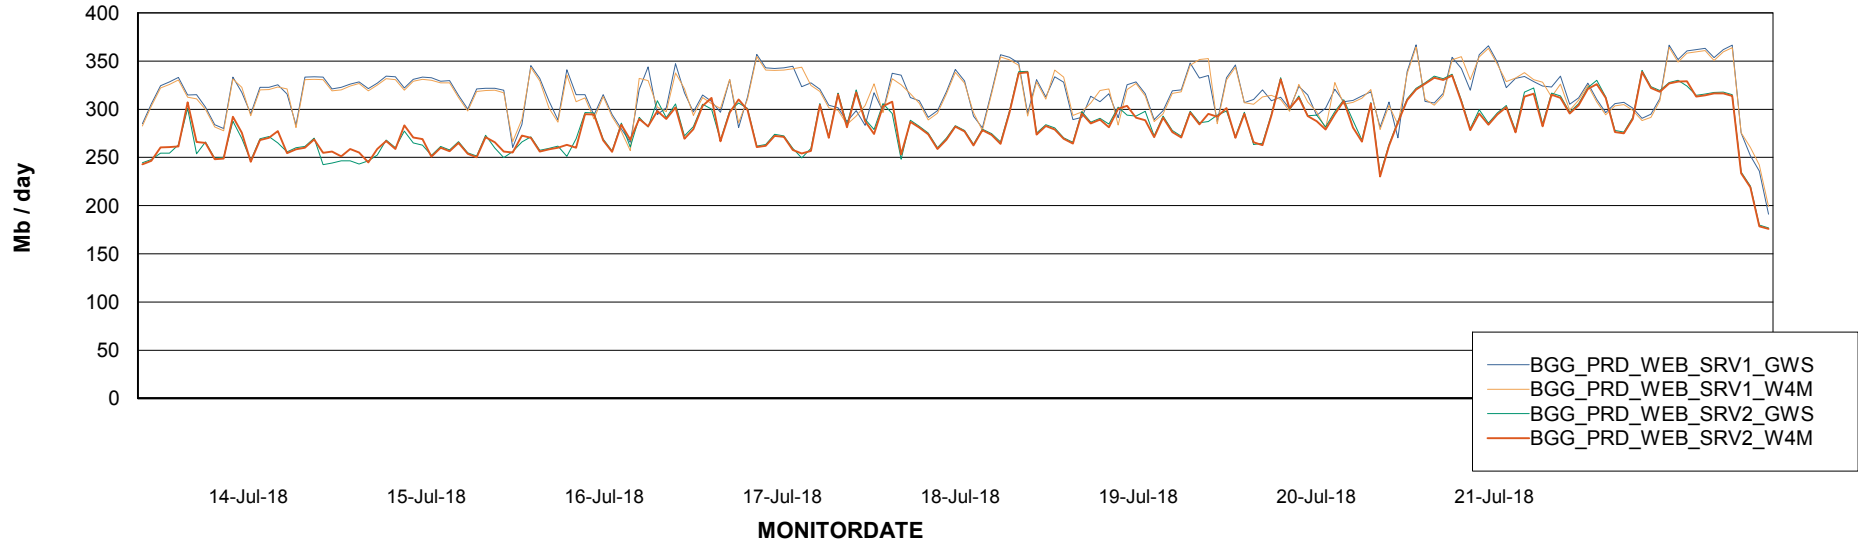

ABSSolute Web Component Services

Avg memory used per ABS Web component