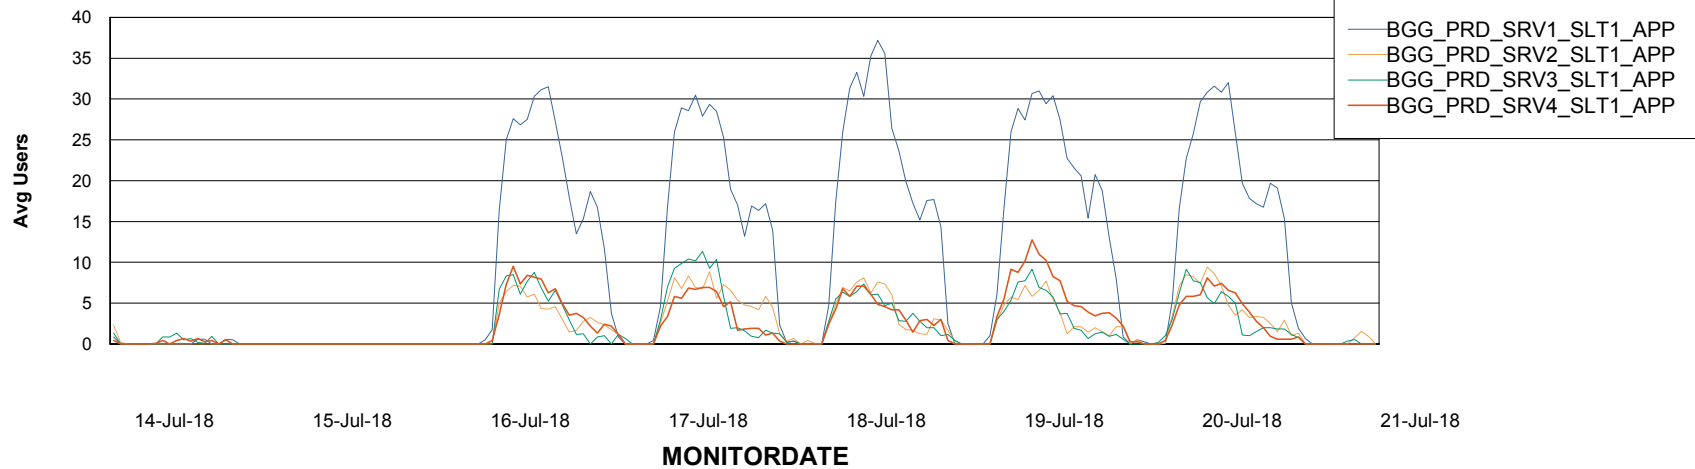

Avg users per day per ABS server