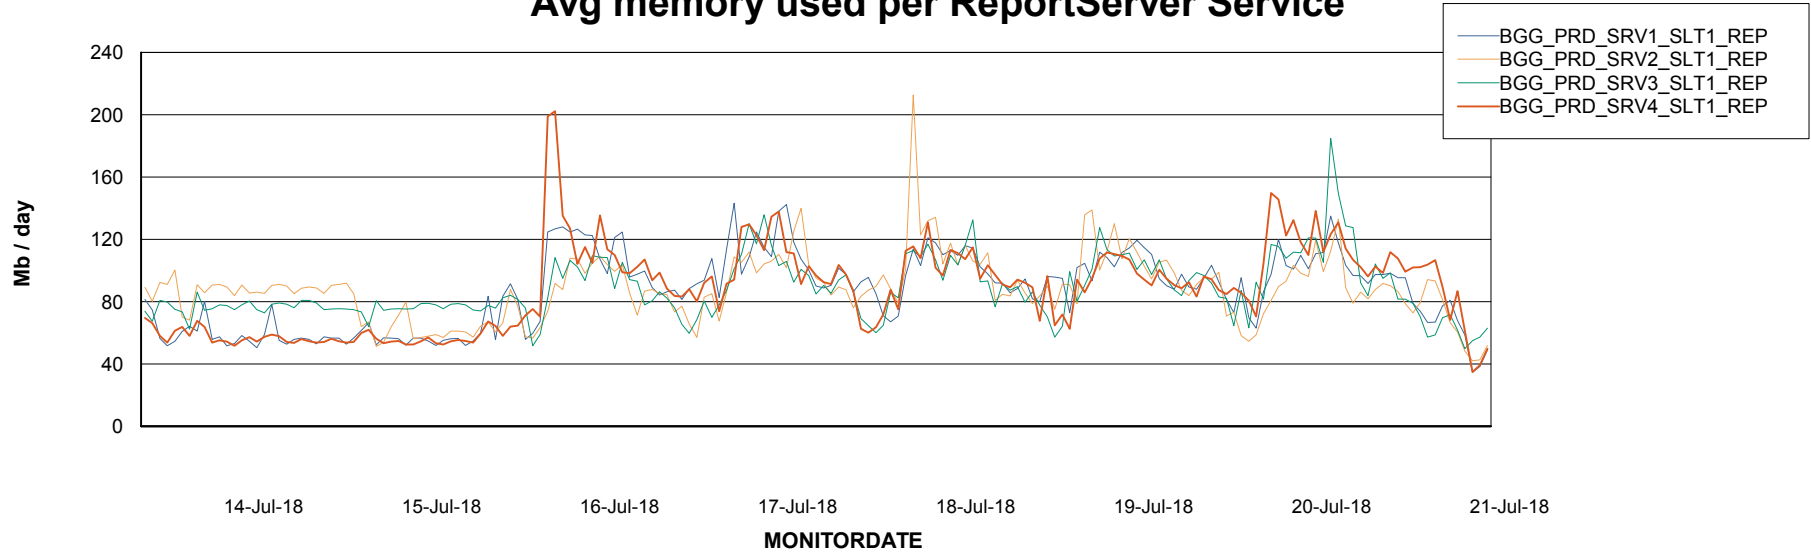

Avg memory used per ABS Server Service

Avg users per day per ABS server

Weekly SLA Customer Report

Customer BGG_Production
Database ID 58

ABSSolute Application ReportServer Services

Avg memory used per ReportServer Service