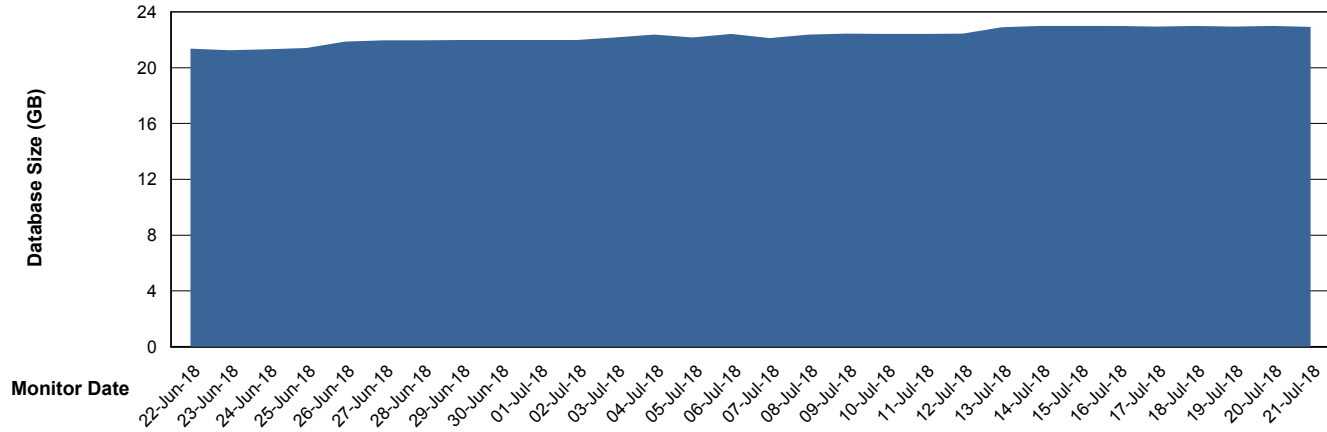

DB Processes Max 300
DB Sessions Max 474

Weekly SLA Customer Report

Customer BGG_Production
Database ID 58

Database Performance BGGDB_Standby

DB Processes Max 300
DB Sessions Max 474

Weekly SLA Customer Report

Customer BGG_Production
Database ID 58

DATABASE SIZE BGGDB_BI

Database growth over last month

DATABASE SIZE BGGDB_Production

Database growth over last month

Weekly SLA Customer Report

Customer BGG_Production
 Database ID 58

Database Tablespace BGGDB_BI

Date	Tablespace Name	Filesize (Gb)	Usedsize (Gb)	Percentage free
21-Jul-18	ABSDATA	13	10	23
	INDX	14	11	21
20-Jul-18	ABSDATA	13	10	23
	INDX	14	11	21
19-Jul-18	ABSDATA	13	10	23
	INDX	14	11	21
18-Jul-18	ABSDATA	13	10	23
	INDX	14	11	21
17-Jul-18	ABSDATA	12	10	17
	INDX	12	11	8
16-Jul-18	ABSDATA	12	10	17
	INDX	12	11	8
15-Jul-18	ABSDATA	12	10	17
	INDX	12	11	8