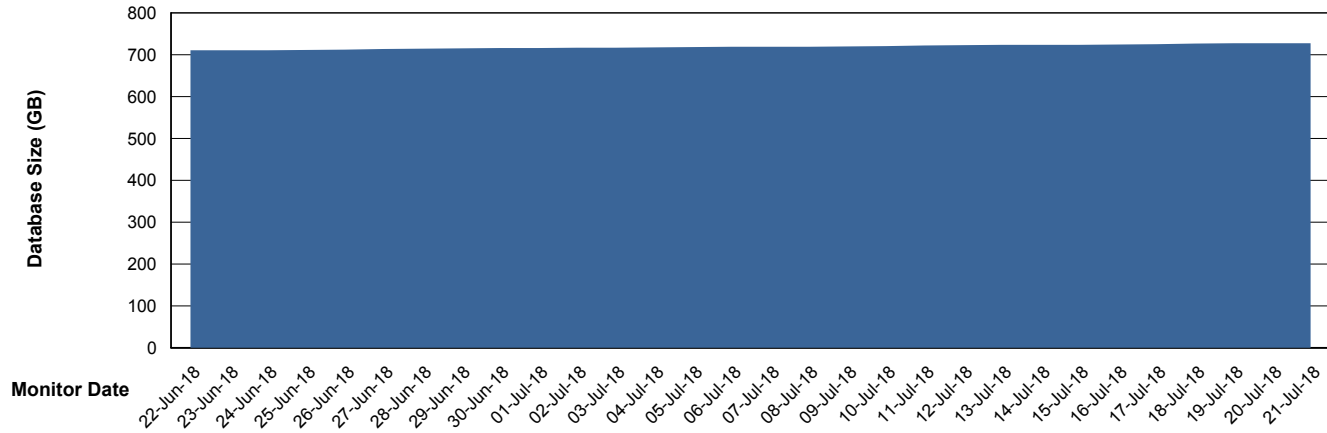

DB Processes Max 150
DB Sessions Max 248

Weekly SLA Customer Report

Customer AUJ_Production
Database ID 41

DATABASE SIZE AUJ_DB4_Primary

Database growth over last month

DATABASE SIZE AUJDB_BI

Database growth over last month

Weekly SLA Customer Report

Customer AUJ_Production
Database ID 41

DATABASE SIZE AUJDB_BI_TS1

Database growth over last month

Weekly SLA Customer Report

Customer AUJ_Production
 Database ID 41

Database Tablespace AUJ_DB4_Primary