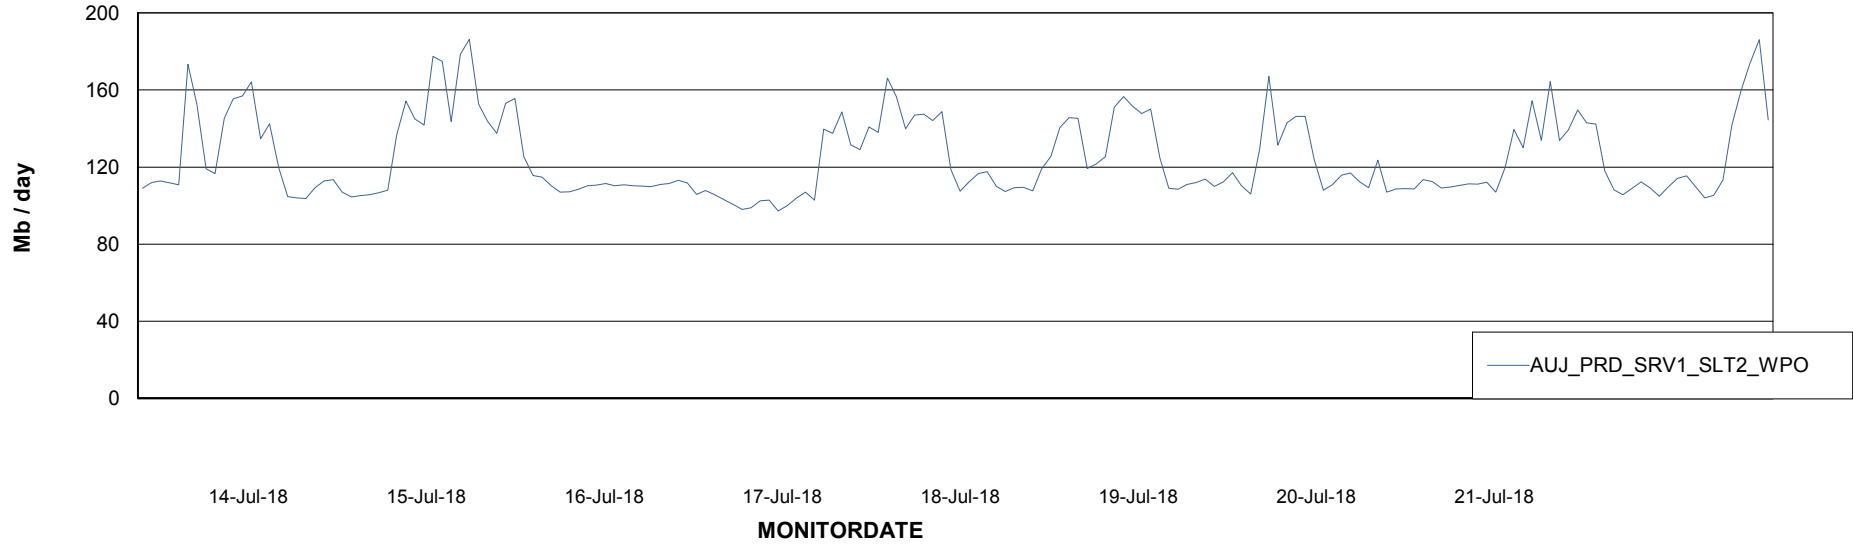

ABSSolute Web Component Services

Avg memory used per ABS Web component