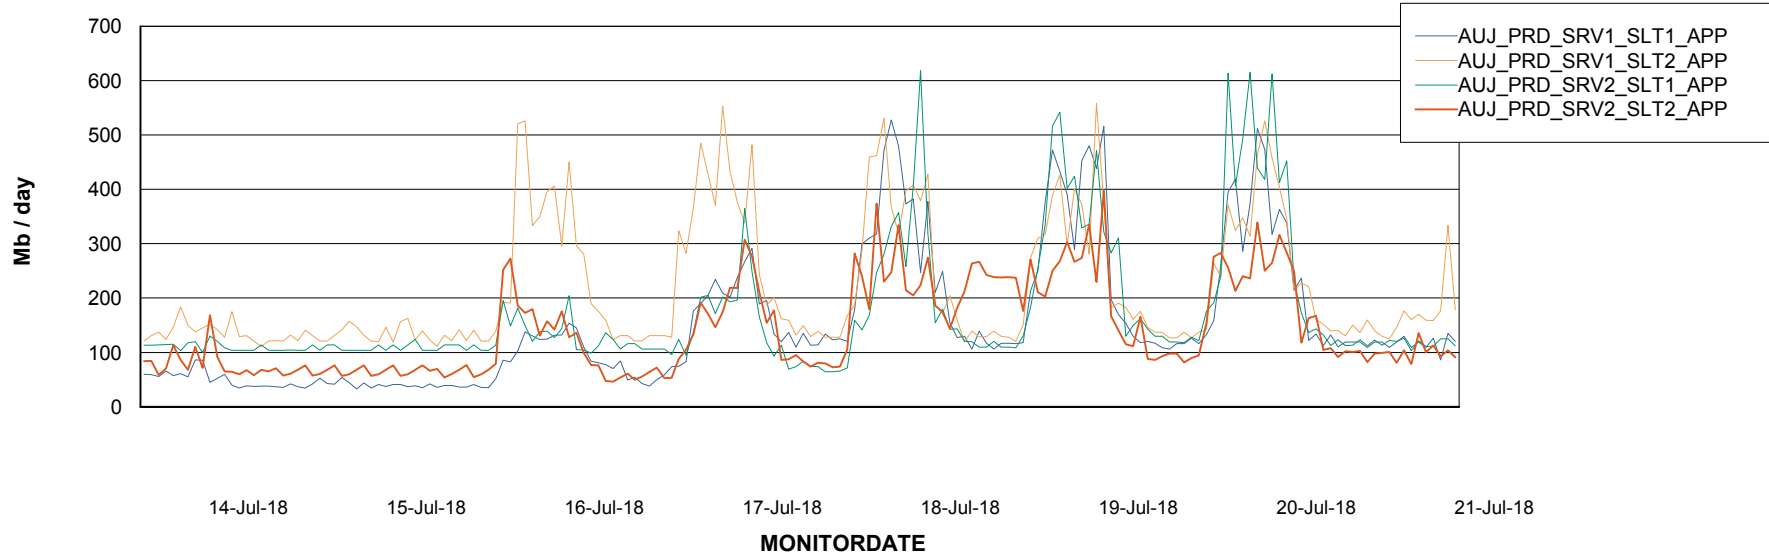

ABSSolute Application Server Services

Avg memory used per ABS Server Service