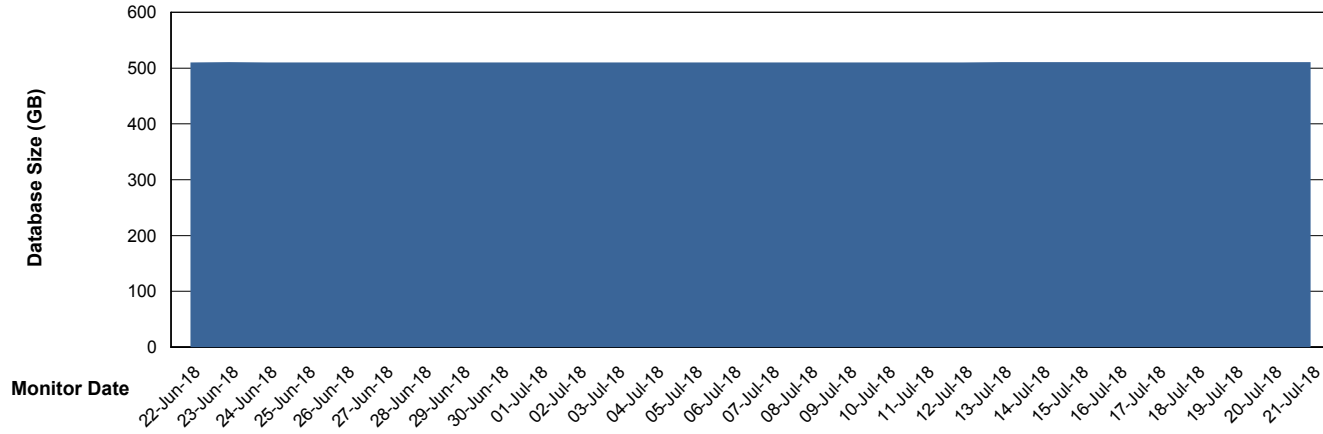

Weekly SLA Customer Report

Customer AUJ_Production
Database ID 41

Database Performance AUJDB_BI

DB Processes Max 500
DB Sessions Max 772

Weekly SLA Customer Report

Customer AUJ_Production
Database ID 41

Database Performance AUJDB_BI_TS1

DB Processes Max 150
DB Sessions Max 248

Weekly SLA Customer Report

Customer AUJ_Production
Database ID 41

DATABASE SIZE AUJ_DB4_Primary

Database growth over last month

DATABASE SIZE AUJDB_BI

Database growth over last month

Weekly SLA Customer Report

Customer AUJ_Production
Database ID 41

DATABASE SIZE AUJDB_BI_TS1

Database growth over last month

Weekly SLA Customer Report

Customer AUJ_Production
 Database ID 41

Database Tablespace AUJ_DB4_Primary