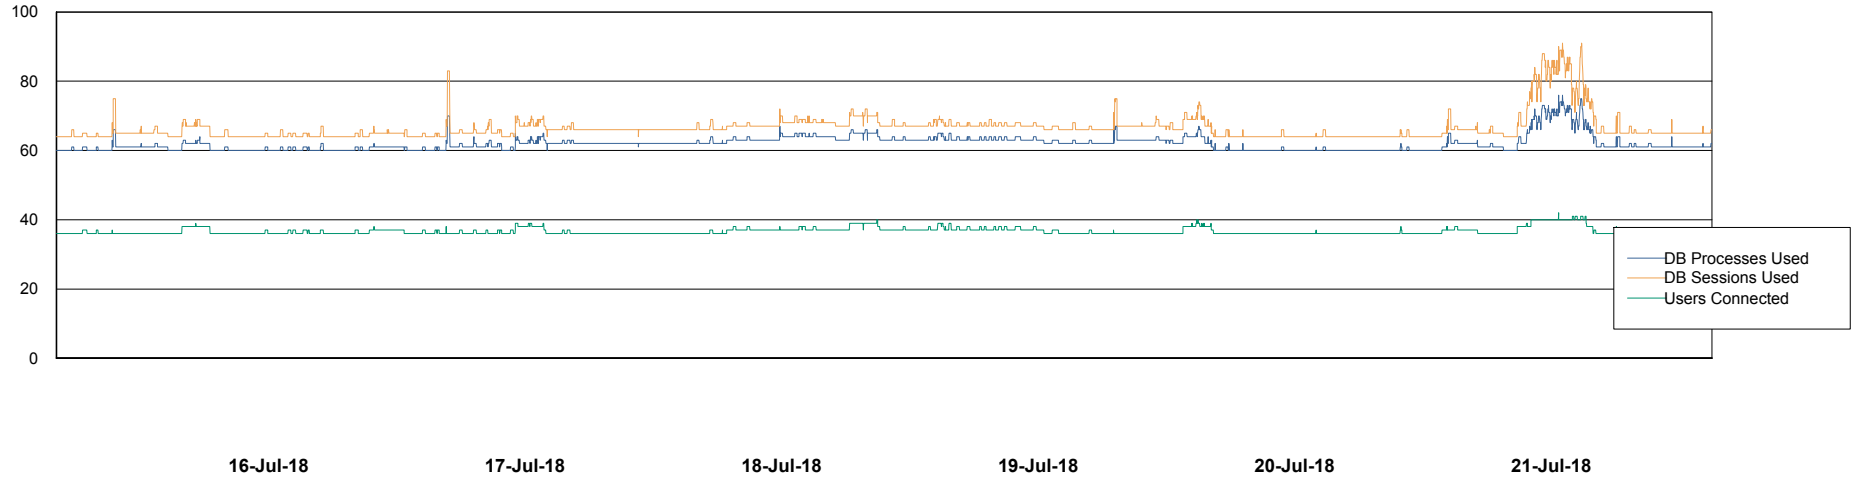

Database Performance AUJDB_BI_TS1

DB Processes Max 150
DB Sessions Max 248