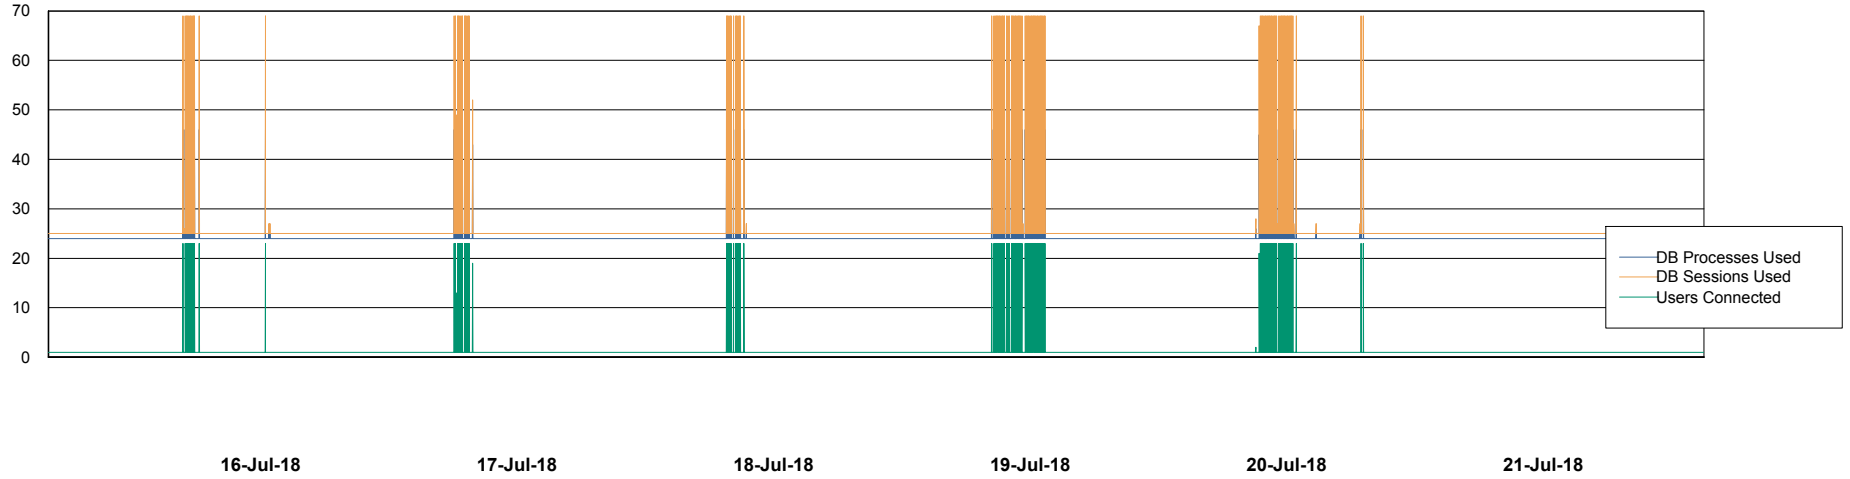

Database Performance AUJ_DB5_Standby

DB Processes Max 300
DB Sessions Max 480