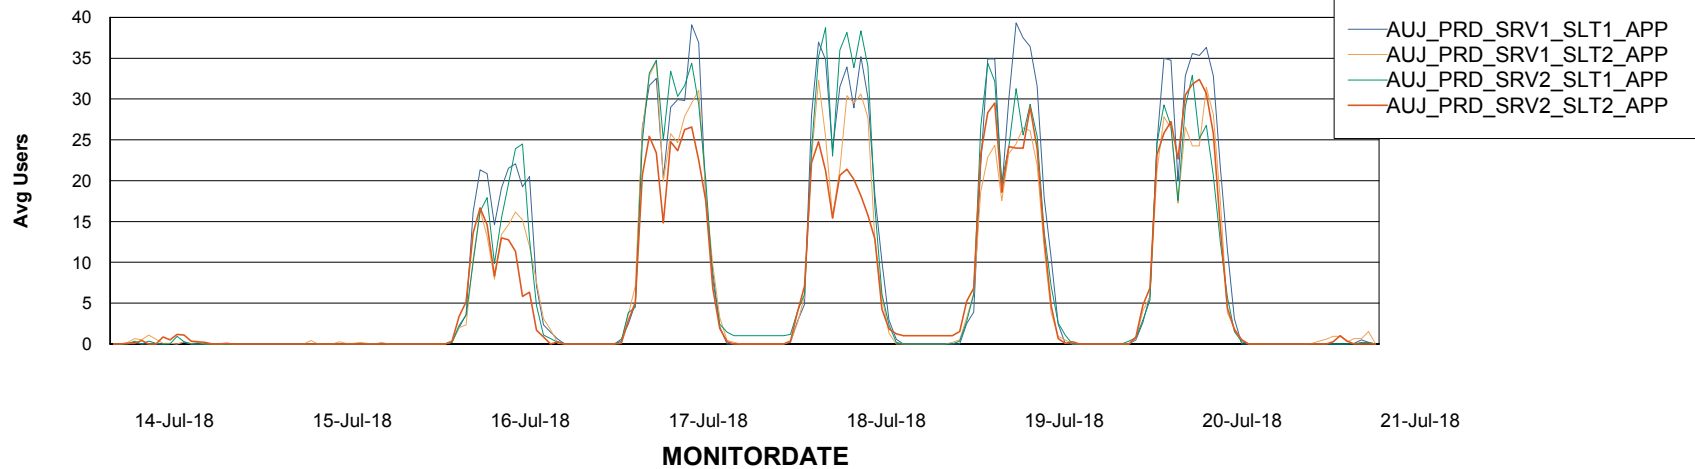

Avg users per day per ABS server