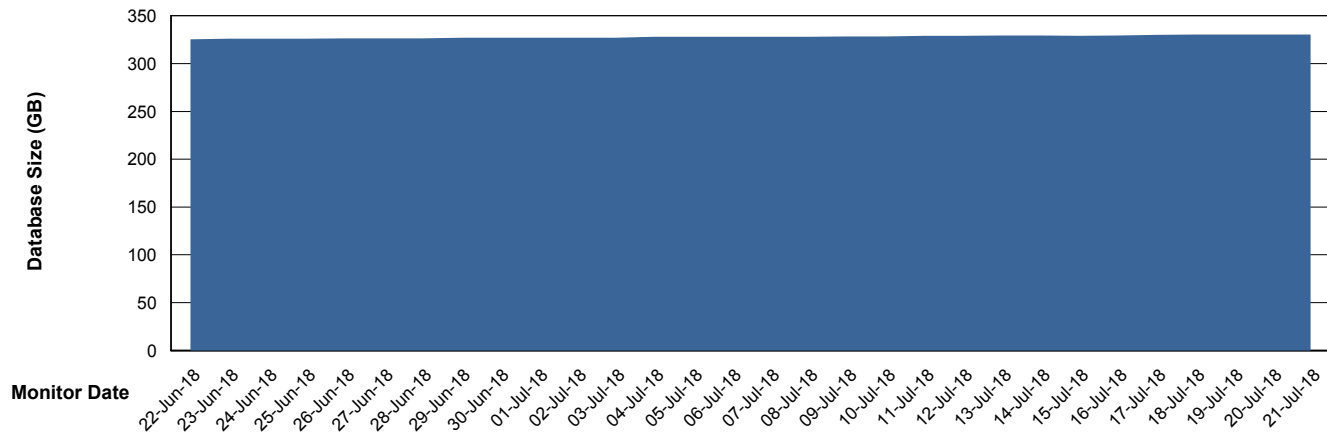

DB Processes Max 150
DB Sessions Max 248

Weekly SLA Customer Report

Customer AUJ_Production
Database ID 41

DATABASE SIZE AUJ_DB4_Primary

Database growth over last month

DATABASE SIZE AUJDB_BI

Database growth over last month

Weekly SLA Customer Report

Customer AUJ_Production
Database ID 41

DATABASE SIZE AUJDB_BI_TS1

Database growth over last month

Weekly SLA Customer Report

Customer AUJ_Production
 Database ID 41

Database Tablespace AUJ_DB4_Primary