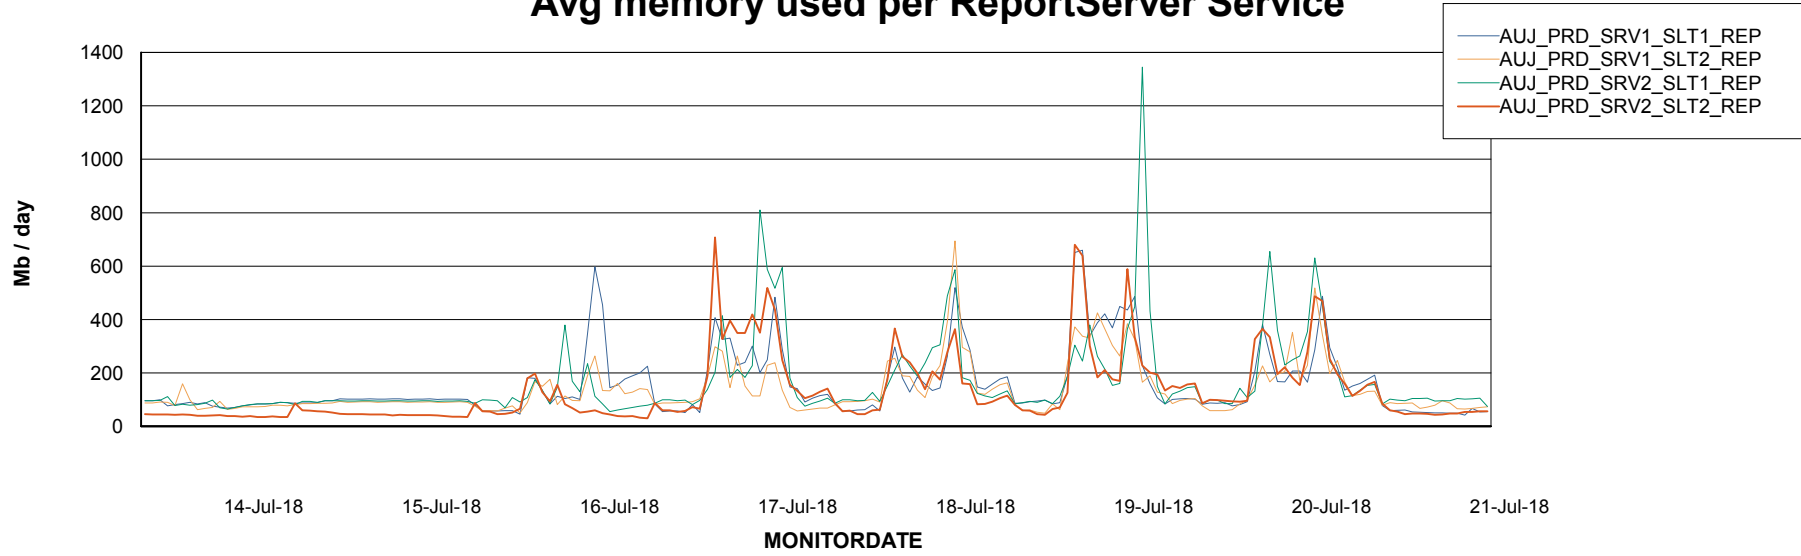

Avg memory used per ABS Server Service

Avg users per day per ABS server

Weekly SLA Customer Report

Customer AUJ_Production
Database ID 41

ABSSolute Application ReportServer Services

Avg memory used per ReportServer Service