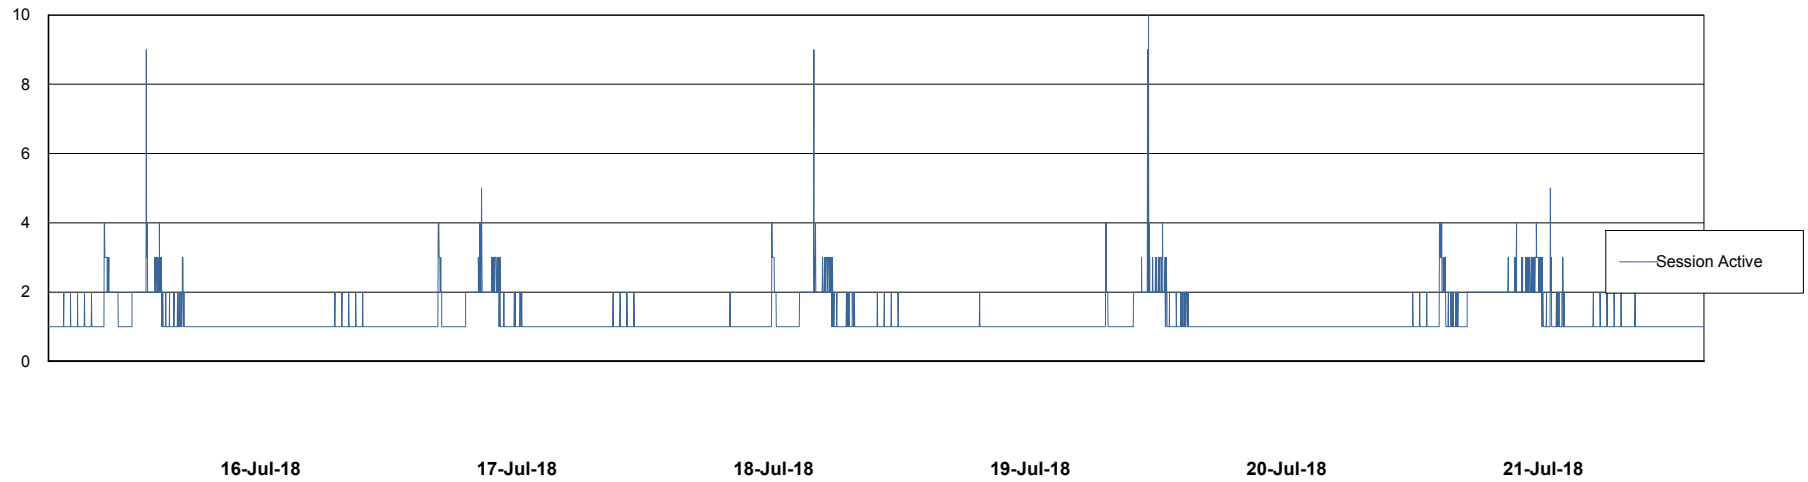

Database Performance AUJ_DB5_Standby

DB Processes Max 300
DB Sessions Max 480

Weekly SLA Customer Report

Customer AUJ_Production
Database ID 41

Database Performance AUJ_DB6_Standby2

DB Processes Max 300
DB Sessions Max 480

Weekly SLA Customer Report

Customer AUJ_Production
Database ID 41

Database Performance AUJDB_BI

DB Processes Max 500
DB Sessions Max 772

Weekly SLA Customer Report

Customer AUJ_Production
Database ID 41

Database Performance AUJDB_BI_TS1