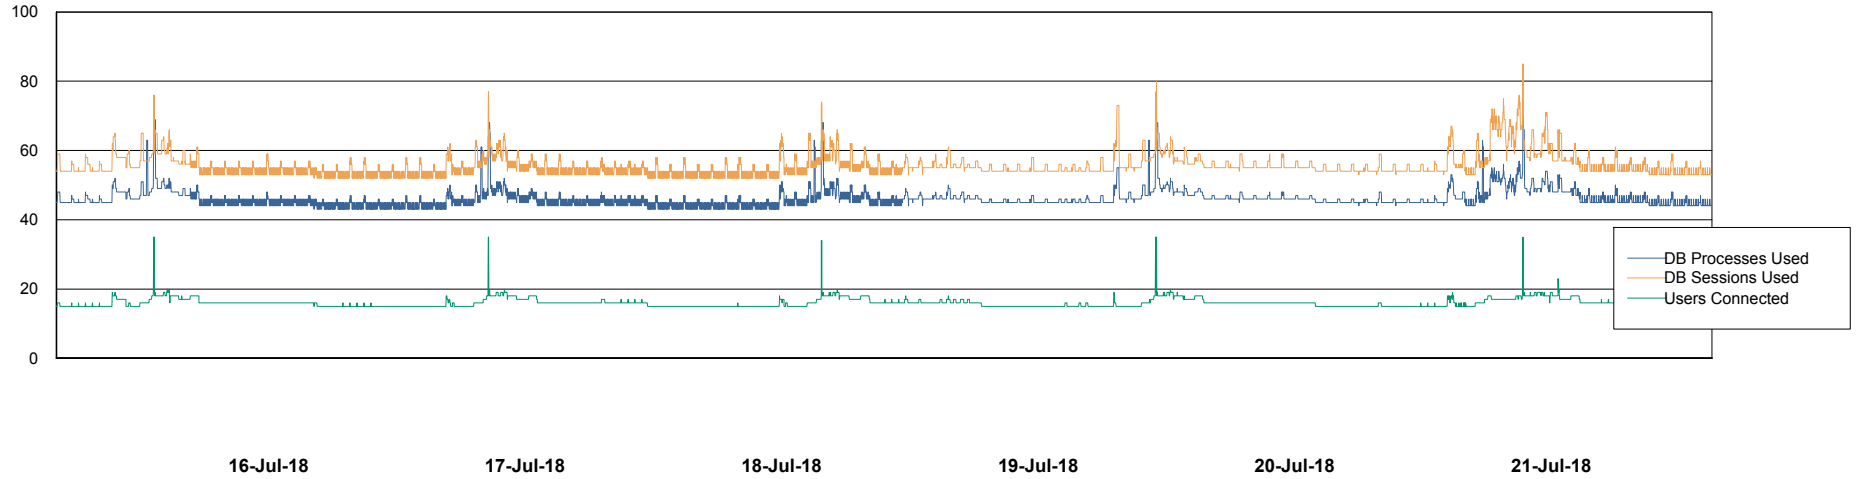

Database Performance AUJDB_BI

DB Processes Max 500
DB Sessions Max 772