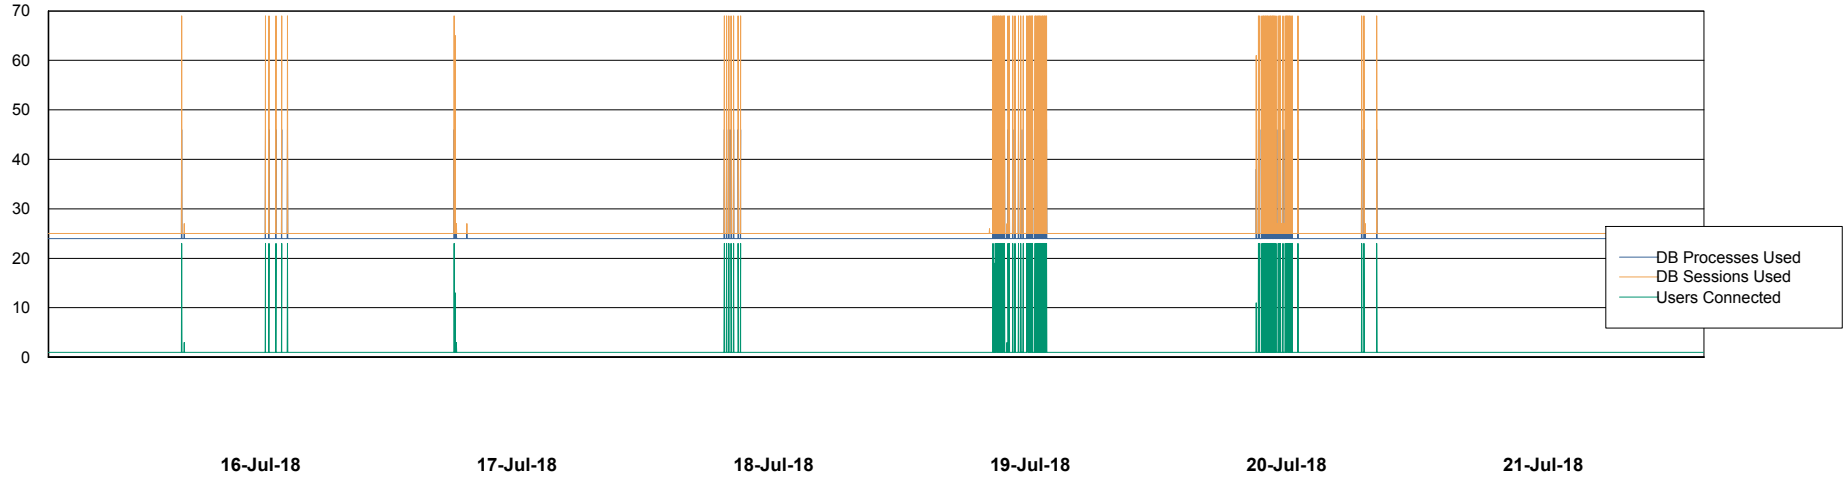

Database Performance AUJ_DB5_Standby

DB Processes Max 300
DB Sessions Max 480

Weekly SLA Customer Report

Customer AUJ_Production
Database ID 41

Database Performance AUJ_DB6_Standby2

DB Processes Max 300
DB Sessions Max 480