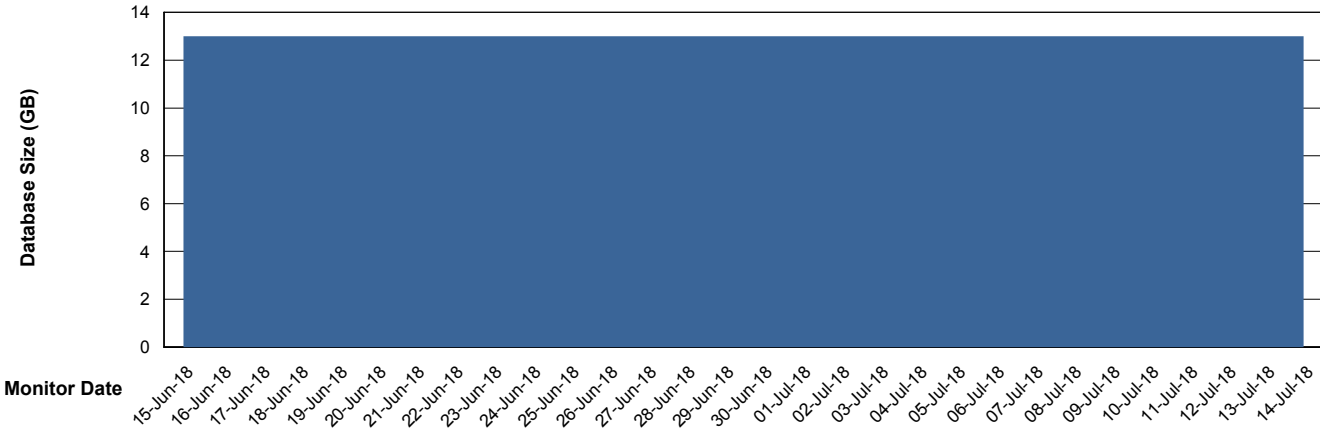

Weekly SLA Customer Report

Customer WBL_Production
Database ID 40

Database Performance WBLDB_Production

Weekly SLA Customer Report

Customer WBL_Production
Database ID 40

Database Performance WBLDB_Standby

Weekly SLA Customer Report

Customer WBL_Production
 Database ID 40

DATABASE SIZE WBLDB_Production

Database growth over last month

Database Tablespace WBLDB_Production

Date	Tablespace Name	Filesize (Gb)	Usedsize (Gb)	Percentage free
14-Jul-18	ABSDATA	6	5	17
	INDX	8	6	25
13-Jul-18	ABSDATA	6	5	17
	INDX	8	6	25
12-Jul-18	ABSDATA	6	5	17
	INDX	8	6	25
11-Jul-18	ABSDATA	6	5	17
	INDX	8	6	25
10-Jul-18	ABSDATA	6	5	17
	INDX	8	6	25
09-Jul-18	ABSDATA	6	5	17
	INDX	8	6	25
08-Jul-18	ABSDATA	6	5	17
	INDX	8	6	25