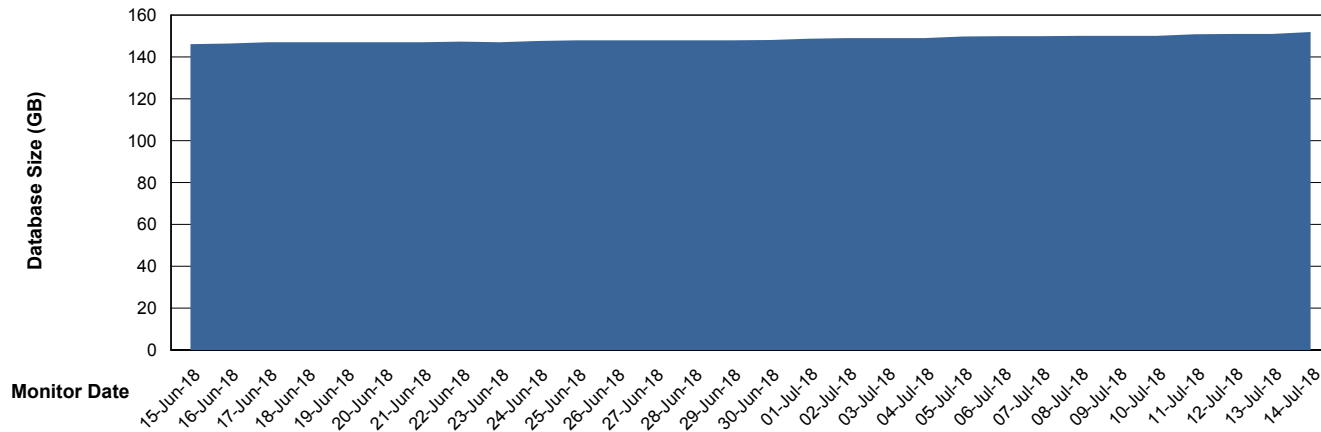

Weekly SLA Customer Report

Customer VOS_Production
Database ID 68

Database Performance VOSDB_Standby

Weekly SLA Customer Report

Customer VOS_Production
Database ID 68

DATABASE SIZE VOSBIDB_Production

Database growth over last month

DATABASE SIZE VOSDB_Production

Database growth over last month

Weekly SLA Customer Report

Customer VOS_Production
 Database ID 68

Database Tablespace VOSBIDB_Production

Date	Tablespace Name	Filesize (Gb)	Usedsize (Gb)	Percentage free
14-Jul-18	ABSDATA	33	27	18
	INDX	44	38	14
13-Jul-18	ABSDATA	33	27	18
	INDX	44	38	14
12-Jul-18	ABSDATA	33	27	18
	INDX	44	38	14
11-Jul-18	ABSDATA	33	27	18
	INDX	44	38	14
10-Jul-18	ABSDATA	33	27	18
	INDX	44	38	14
09-Jul-18	ABSDATA	33	27	18
	INDX	44	38	14
08-Jul-18	ABSDATA	33	27	18
	INDX	44	38	14