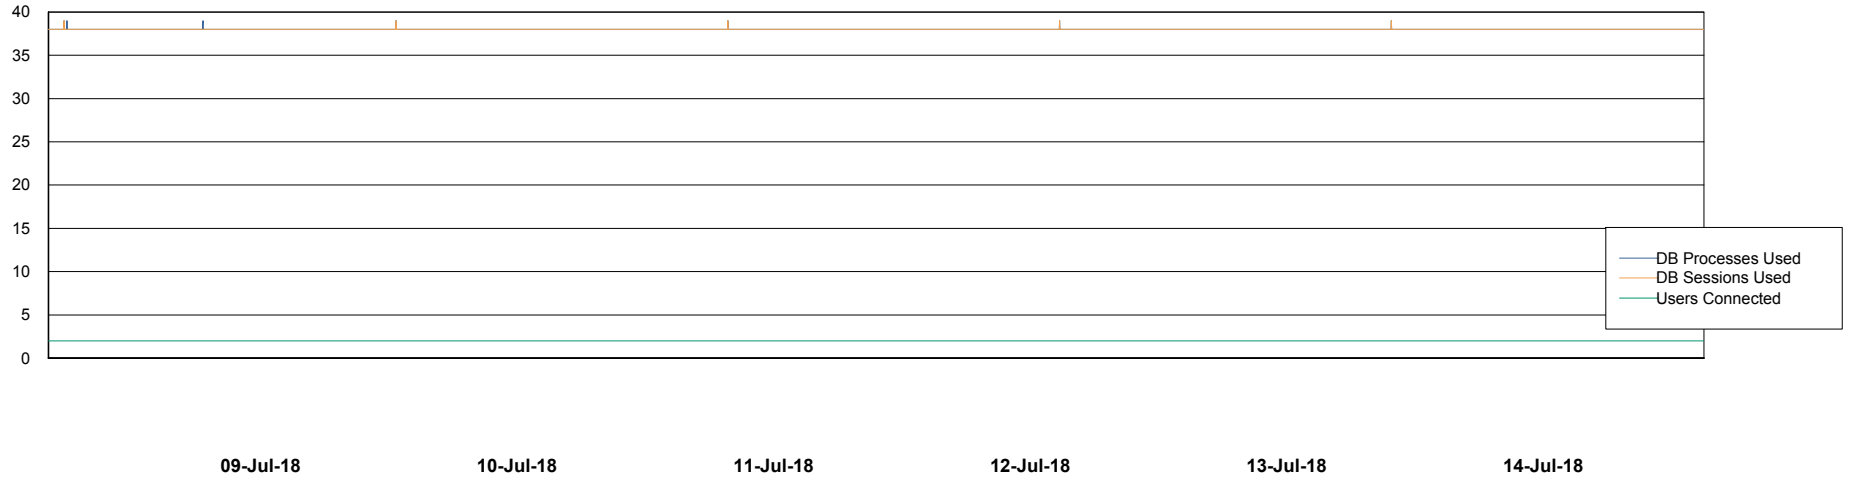

Weekly SLA Customer Report

Customer VOS_Production
Database ID 68

Database Performance VOSBIDB_Production

Weekly SLA Customer Report

Customer VOS_Production
Database ID 68

Database Performance VOSDB_Production

Weekly SLA Customer Report

Customer VOS_Production
Database ID 68

Database Performance VOSDB_Standby

Weekly SLA Customer Report

Customer VOS_Production
Database ID 68

DATABASE SIZE VOSBIDB_Production

Database growth over last month