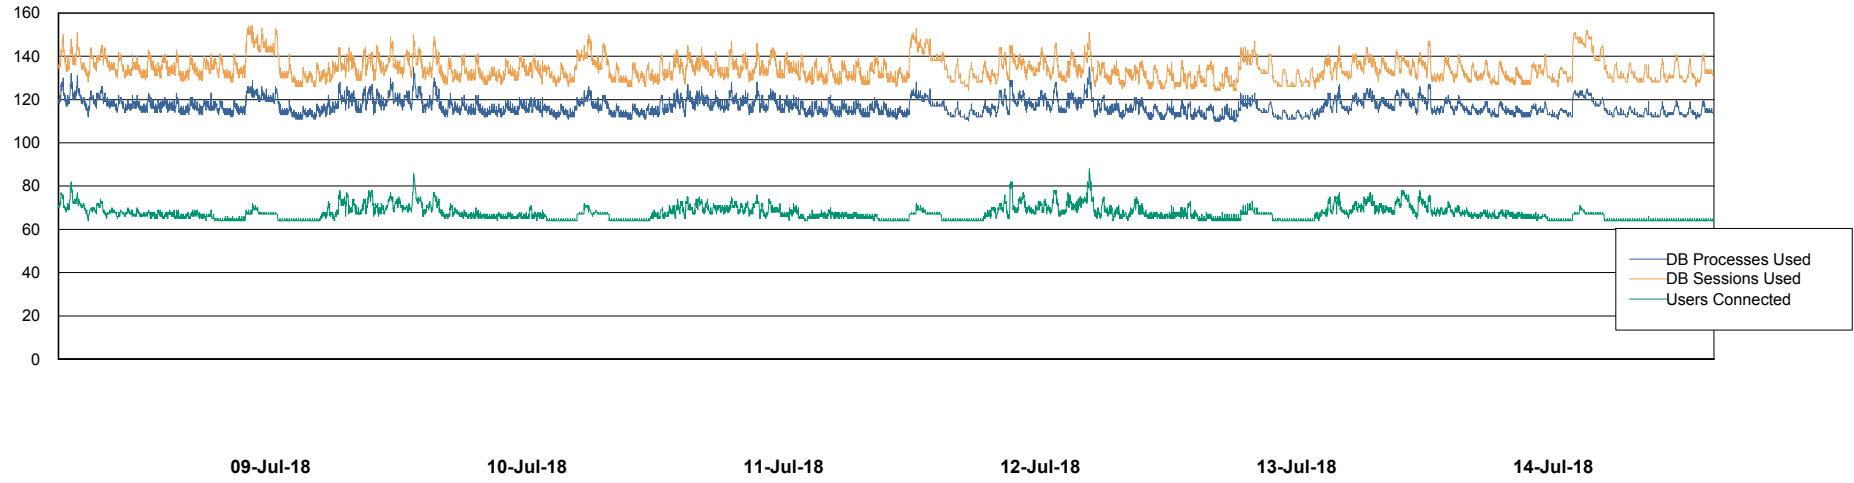

Weekly SLA Customer Report

Customer VOS_Production
Database ID 68

Database Performance VOSBIDB_Production

Weekly SLA Customer Report

Customer VOS_Production
Database ID 68

Database Performance VOSDB_Production

Weekly SLA Customer Report

Customer VOS_Production
Database ID 68

Database Performance VOSDB_Standby

Weekly SLA Customer Report

Customer VOS_Production
Database ID 68

DATABASE SIZE VOSBIDB_Production

Database growth over last month