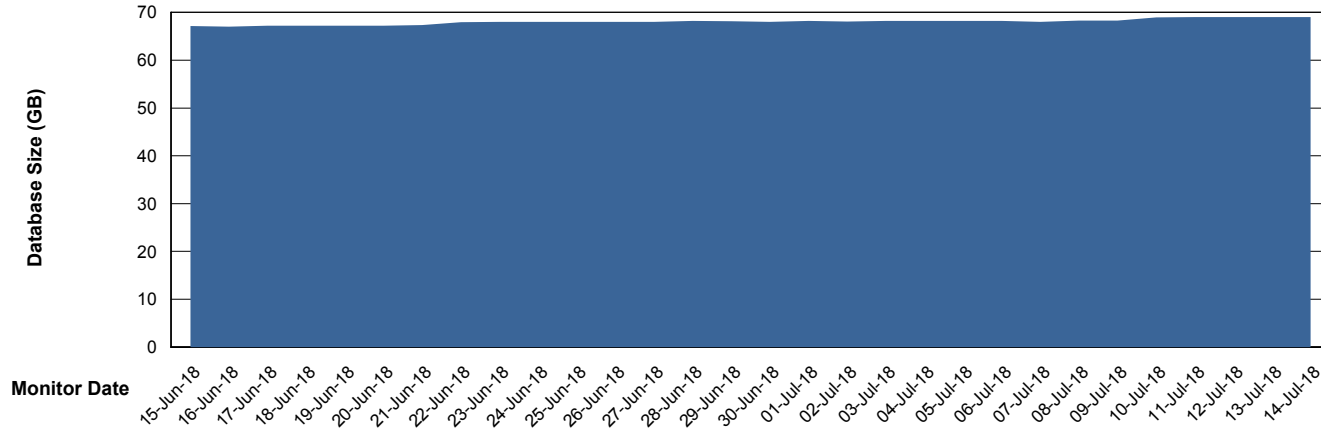

Weekly SLA Customer Report

Customer VOS_Production
Database ID 68

Database Performance VOSDB_Standby

Weekly SLA Customer Report

Customer VOS_Production
Database ID 68

DATABASE SIZE VOSBIDB_Production

Database growth over last month

DATABASE SIZE VOSDB_Production

Database growth over last month

Weekly SLA Customer Report

Customer VOS_Production
 Database ID 68

Database Tablespace VOSBIDB_Production

Date	Tablespace Name	Filesize (Gb)	Usedsize (Gb)	Percentage free
14-Jul-18	ABSDATA	33	27	18
	INDX	44	38	14
13-Jul-18	ABSDATA	33	27	18
	INDX	44	38	14
12-Jul-18	ABSDATA	33	27	18
	INDX	44	38	14
11-Jul-18	ABSDATA	33	27	18
	INDX	44	38	14
10-Jul-18	ABSDATA	33	27	18
	INDX	44	38	14
09-Jul-18	ABSDATA	33	27	18
	INDX	44	38	14
08-Jul-18	ABSDATA	33	27	18
	INDX	44	38	14