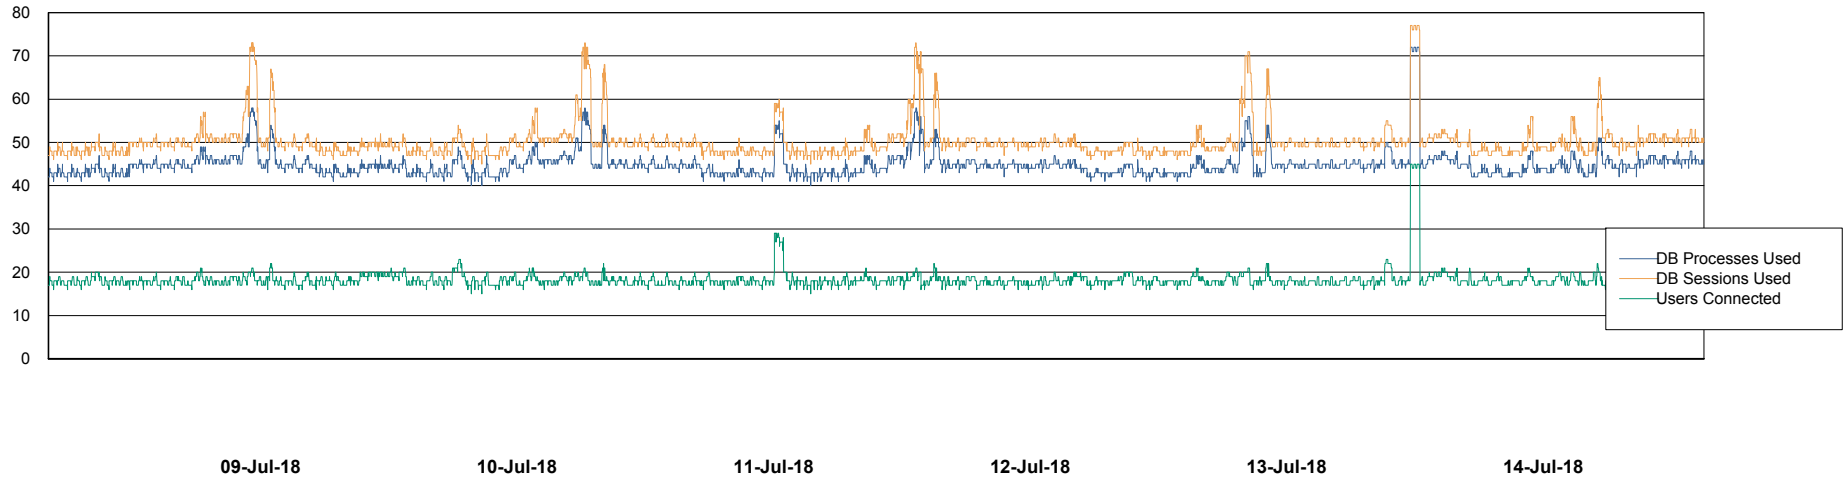

Database Performance VOSBIDB_Production