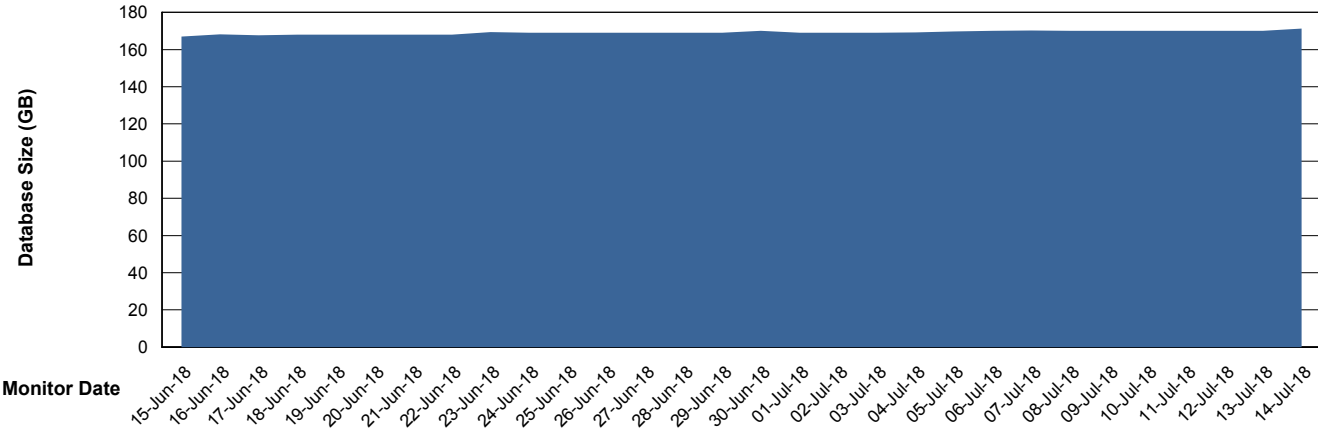

Weekly SLA Customer Report

Customer VEN_Production
Database ID 35

Database Performance VENDB_Production

Weekly SLA Customer Report

Customer VEN_Production
Database ID 35

Database Performance VENDB_Standby

Weekly SLA Customer Report

Customer VEN_Production
 Database ID 35

DATABASE SIZE VENDB_Production

Database growth over last month

Database Tablespace VENDB_Production

Date	Tablespace Name	Filesize (Gb)	Usedsize (Gb)	Percentage free
14-Jul-18	ABSDATA	73	62	15
	INDX	127	107	16
13-Jul-18	ABSDATA	73	62	15
	INDX	127	107	16
12-Jul-18	ABSDATA	73	62	15
	INDX	127	107	16
11-Jul-18	ABSDATA	73	62	15
	INDX	127	107	16
10-Jul-18	ABSDATA	73	62	15
	INDX	127	107	16
09-Jul-18	ABSDATA	73	62	15
	INDX	127	107	16
08-Jul-18	ABSDATA	73	62	15
	INDX	127	107	16