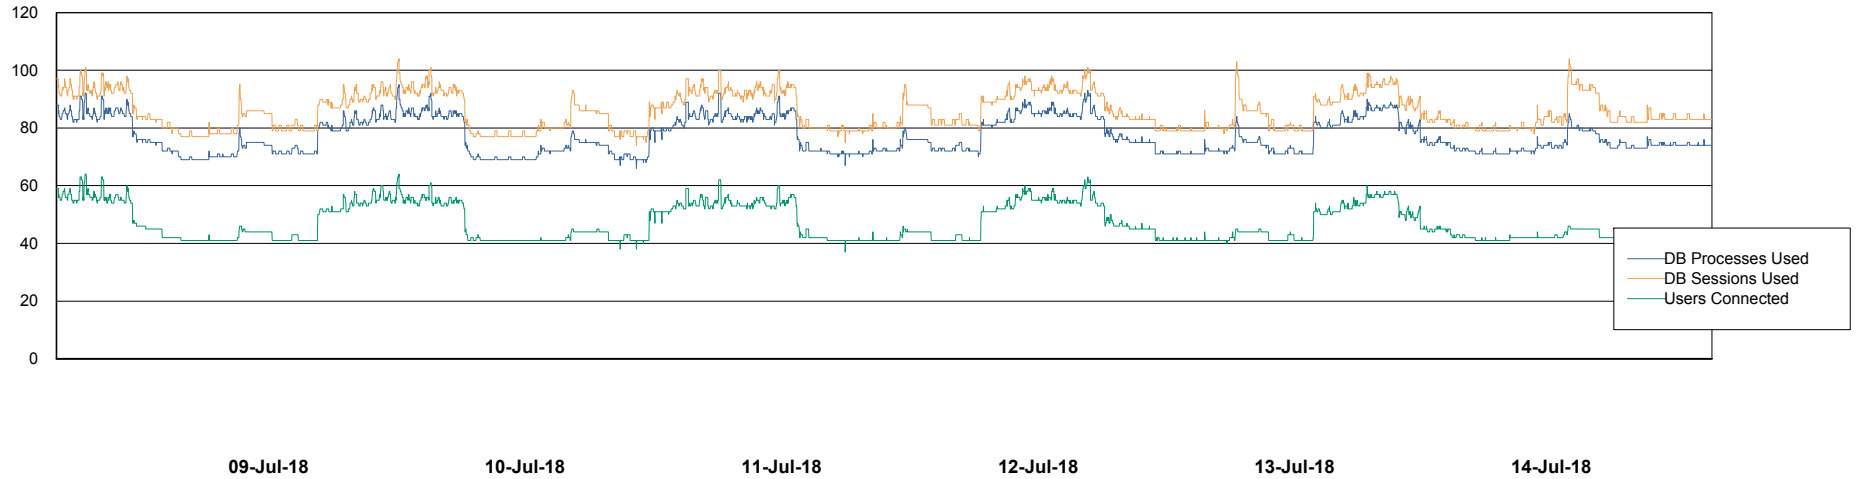

Harddisk Usage VEN_PRD_ORACLE2

	Free disk space on c: (%)	Free disk space on d: (%)	Free disk space on e: (%)
14-Jul-18	34	48	39
13-Jul-18	34	48	40
12-Jul-18	34	48	40
11-Jul-18	34	48	40
10-Jul-18	34	48	40
09-Jul-18	34	48	40
08-Jul-18	34	48	40

Weekly SLA Customer Report

Customer VEN_Production
Database ID 35

Database Performance VENDB_Production

Weekly SLA Customer Report

Customer VEN_Production
Database ID 35

Database Performance VENDB_Standby

Weekly SLA Customer Report