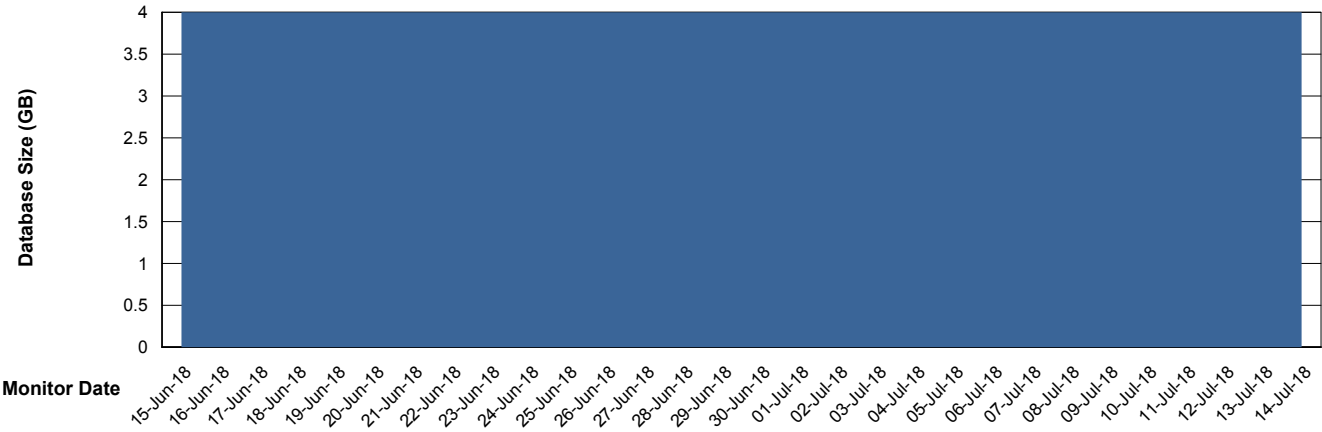

Weekly SLA Customer Report

Customer STX_Production
Database ID 71

Harddisk Usage STX_PRD_LDRSRV

	Free disk space on c: (%)	Total disk space on c: (Gb)	Free disk space on d: (%)	Total disk space on d: (Gb)
14-Jul-18	35	100	16	400
13-Jul-18	34	100	16	400
12-Jul-18	34	100	16	400
11-Jul-18	34	100	17	400
10-Jul-18	34	100	17	400
09-Jul-18	34	100	17	400
08-Jul-18	34	100	17	400

Weekly SLA Customer Report

Customer STX_Production
Database ID 71

Database Performance STXDB_Production

Weekly SLA Customer Report

Customer STX_Production
 Database ID 71

DATABASE SIZE STXDB_Production

Database growth over last month

Database Tablespace STXDB_Production

Date	Tablespace Name	Filesize (Gb)	Usedsize (Gb)	Percentage free
14-Jul-18	ABSDATA	4	3	25
	INDX	1	0	100
13-Jul-18	ABSDATA	4	3	25
	INDX	1	0	100
12-Jul-18	ABSDATA	4	3	25
	INDX	1	0	100
11-Jul-18	ABSDATA	4	3	25
	INDX	1	0	100
10-Jul-18	ABSDATA	4	3	25
	INDX	1	0	100
09-Jul-18	ABSDATA	4	3	25
	INDX	1	0	100
08-Jul-18	ABSDATA	4	3	25
	INDX	1	0	100