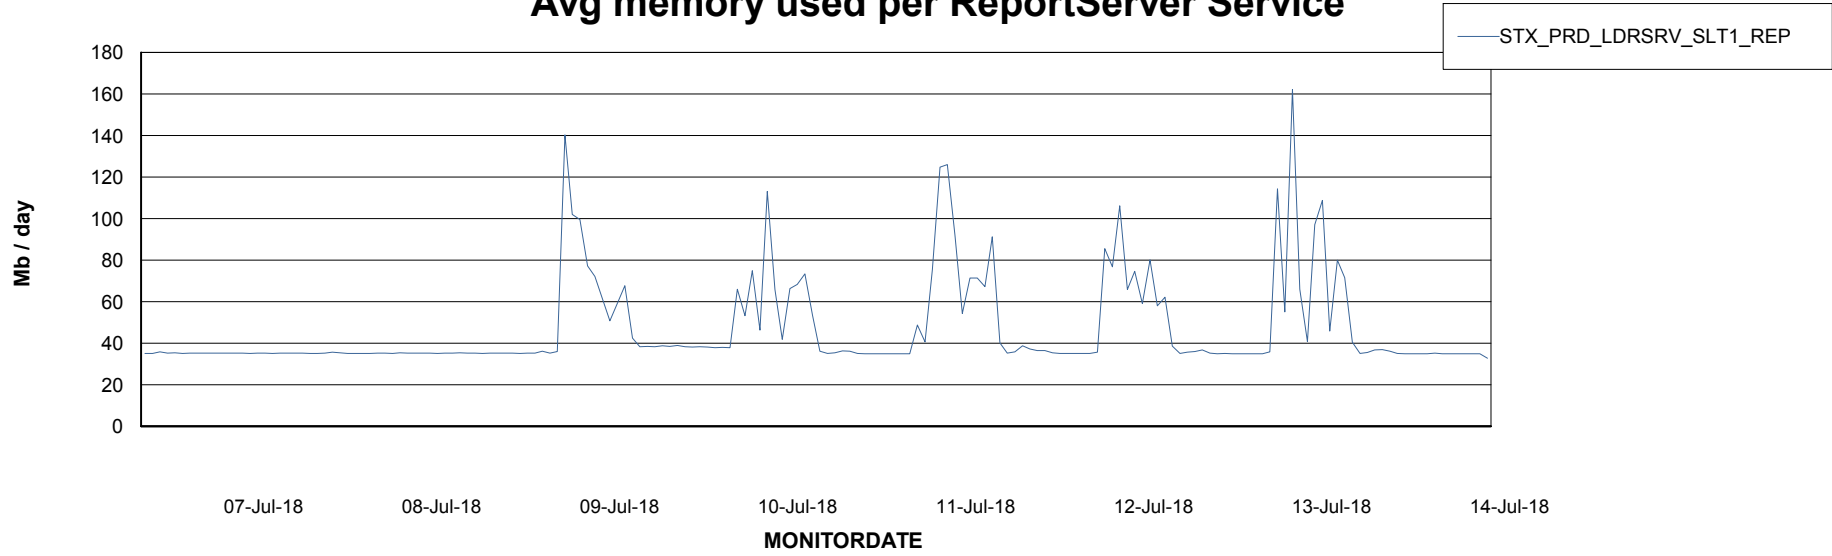

ABSSolute Application ReportServer Services

Avg memory used per ReportServer Service