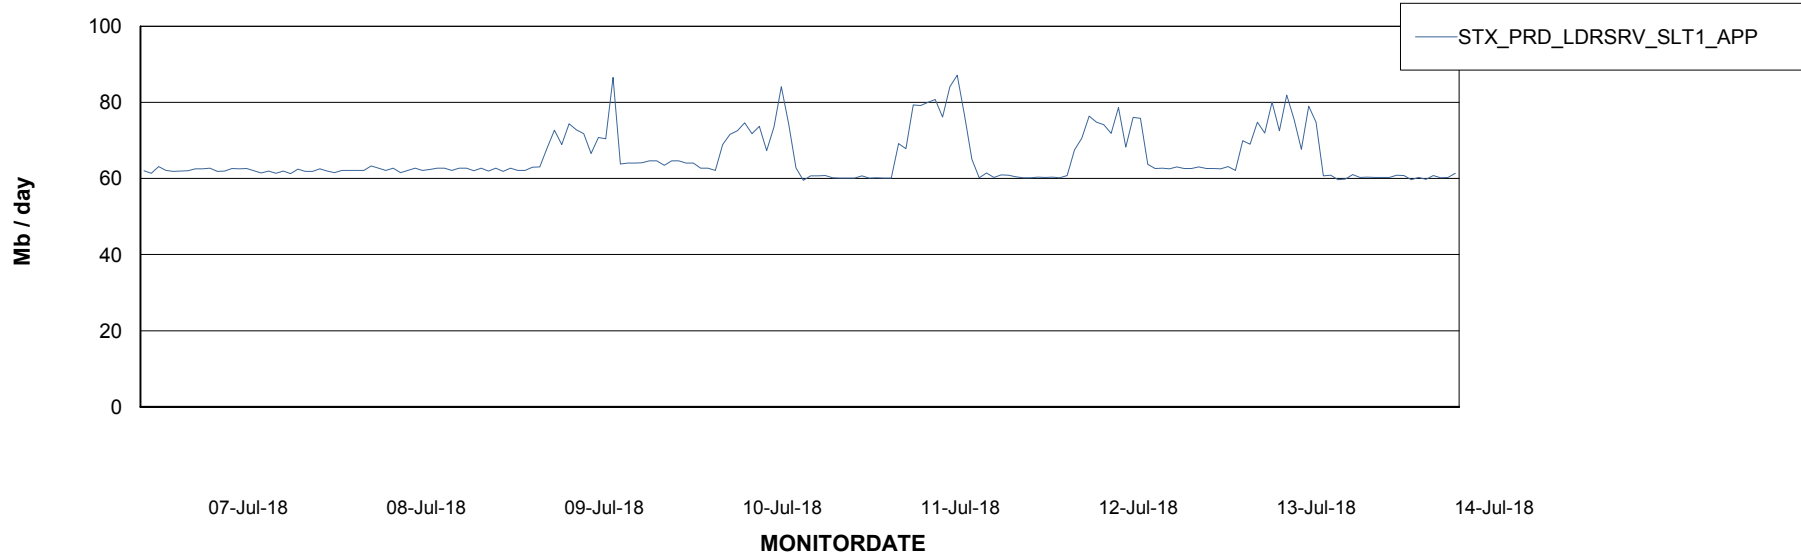

ABSSolute Application Server Services

Avg memory used per ABS Server Service