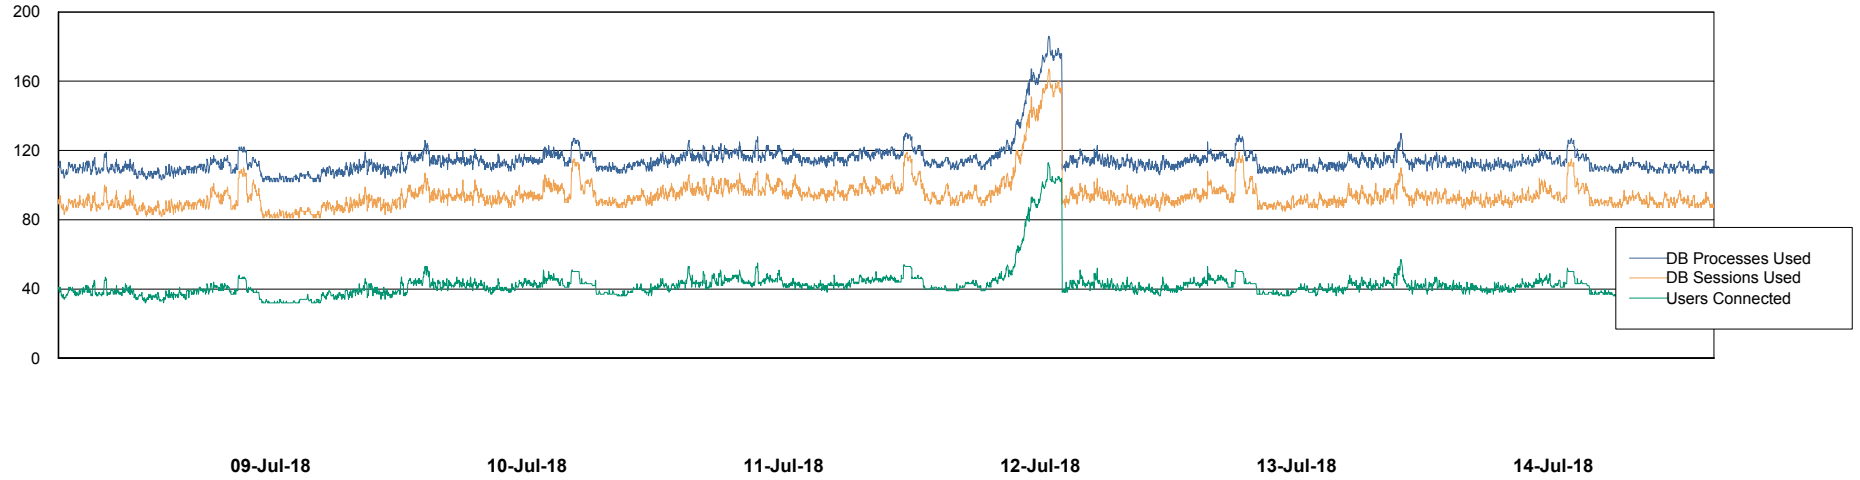

Weekly SLA Customer Report

Customer STK_Production
 Database ID 82

Harddisk Usage STK_STAABSDB2 Standby DB Server

	Free disk space on c: (%)	Total disk space on c: (Gb)	Free disk space on d: (%)	Total disk space on d: (Gb)	Free disk space on e: (%)	Total disk space on e: (Gb)
14-Jul-18	68	99	43	350	31	1,000
13-Jul-18	68	99	43	350	31	1,000
12-Jul-18	68	99	43	350	31	1,000
09-Jul-18	67	99	44	350	31	1,000
08-Jul-18	67	99	46	350	31	1,000

Weekly SLA Customer Report

Customer STK_Production
Database ID 82

Database Performance STKDB_ABS1 Production Database

Weekly SLA Customer Report

Customer STK_Production
Database ID 82

Database Performance STKDB_ABS1SB Standby Database