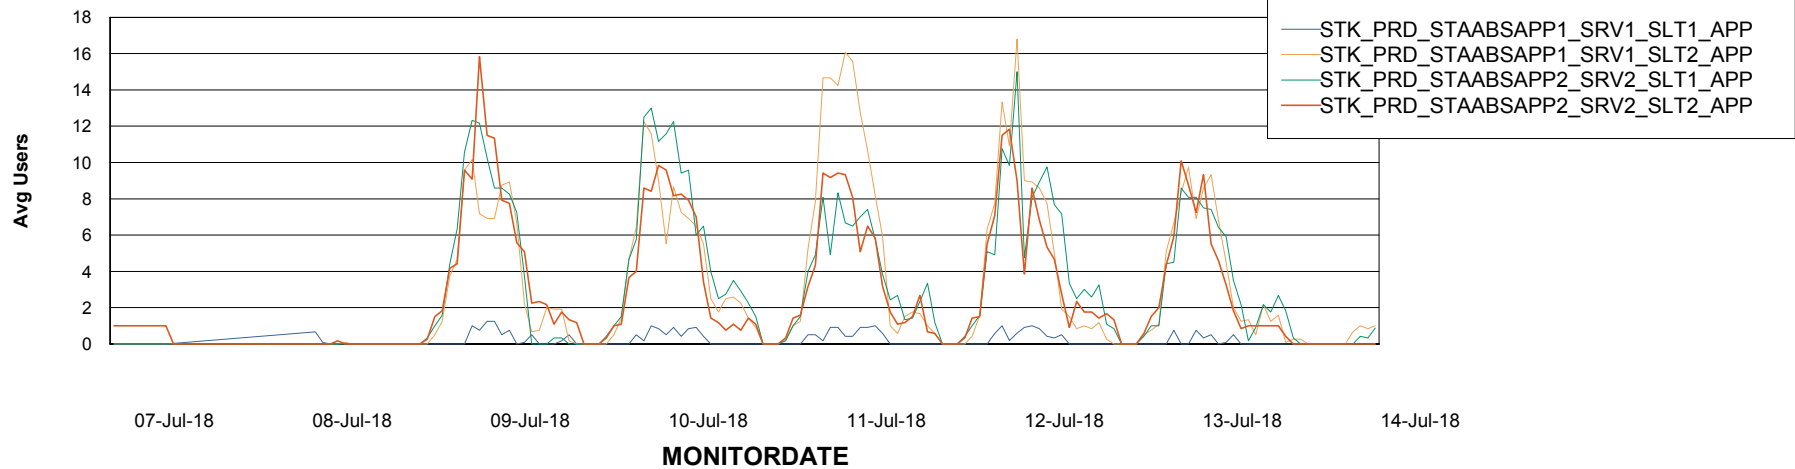

Weekly SLA Customer Report

Customer STK_Production
Database ID 82

ABSSolute Application Server Services

Avg memory used per ABS Server Service

Avg users per day per ABS server

Weekly SLA Customer Report

Customer STK_Production
Database ID 82