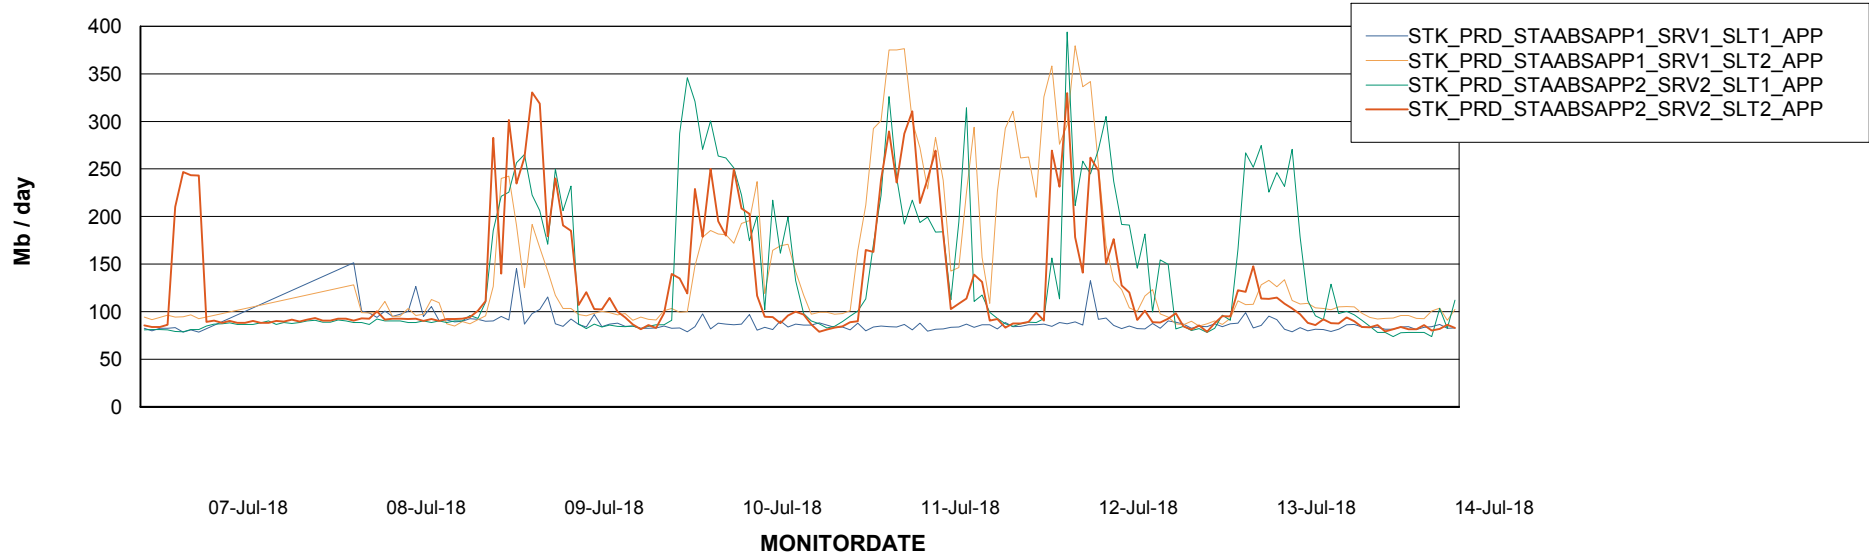

ABSSolute Application Server Services

Avg memory used per ABS Server Service