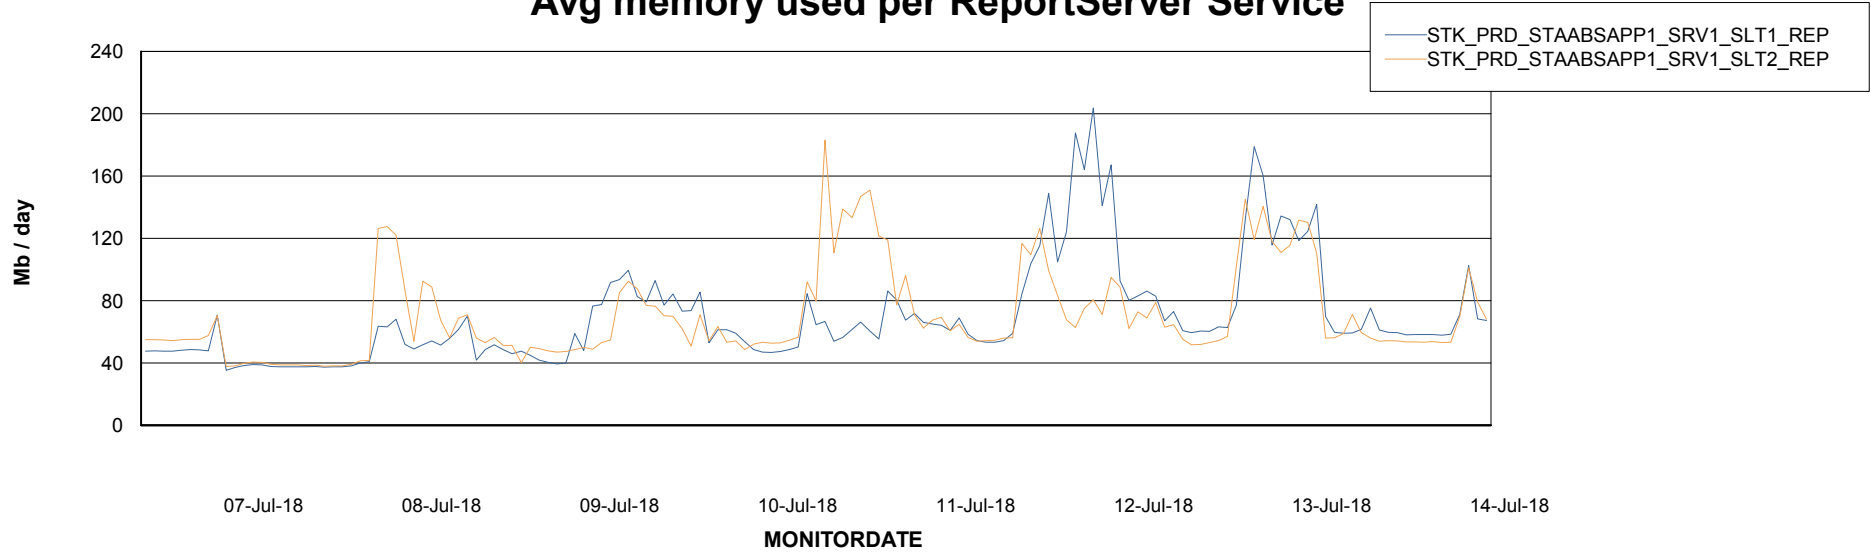

ABSSolute Application ReportServer Services

Avg memory used per ReportServer Service