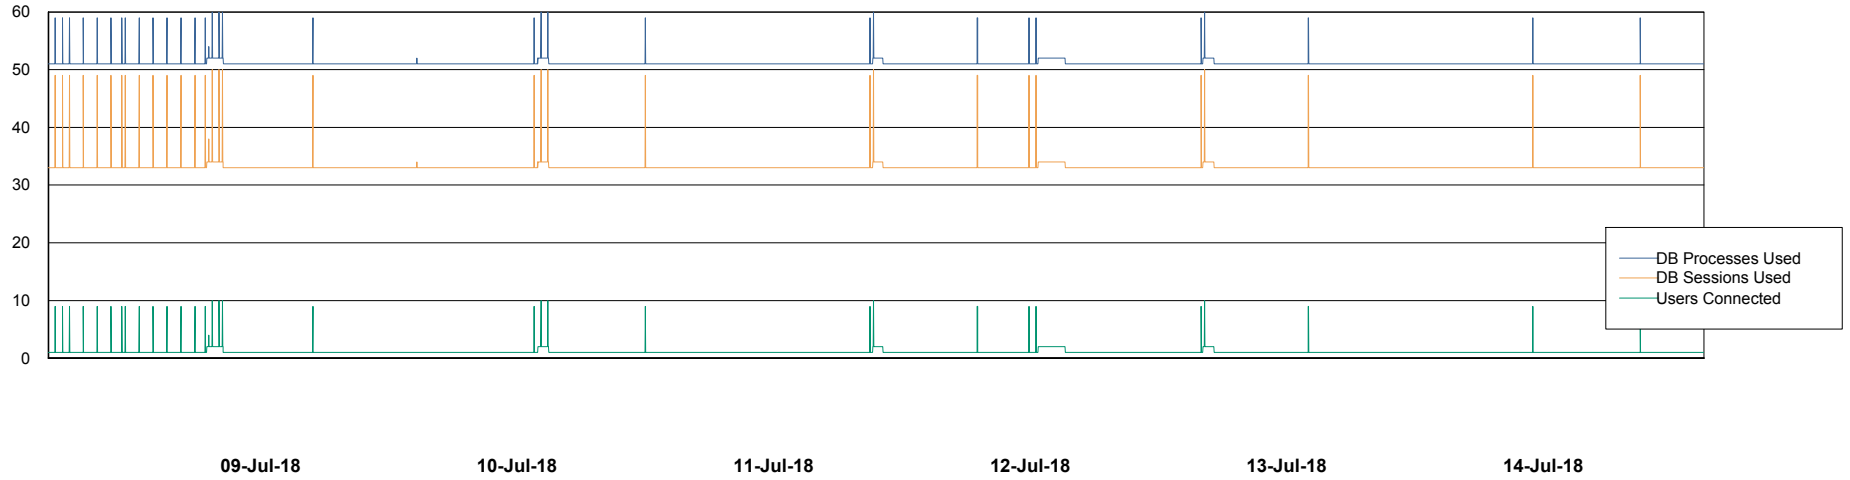

Weekly SLA Customer Report

Customer STK_Production
Database ID 82

Database Performance STKDB_ABS1 Production Database

Weekly SLA Customer Report

Customer STK_Production
Database ID 82

Database Performance STKDB_ABS1SB Standby Database