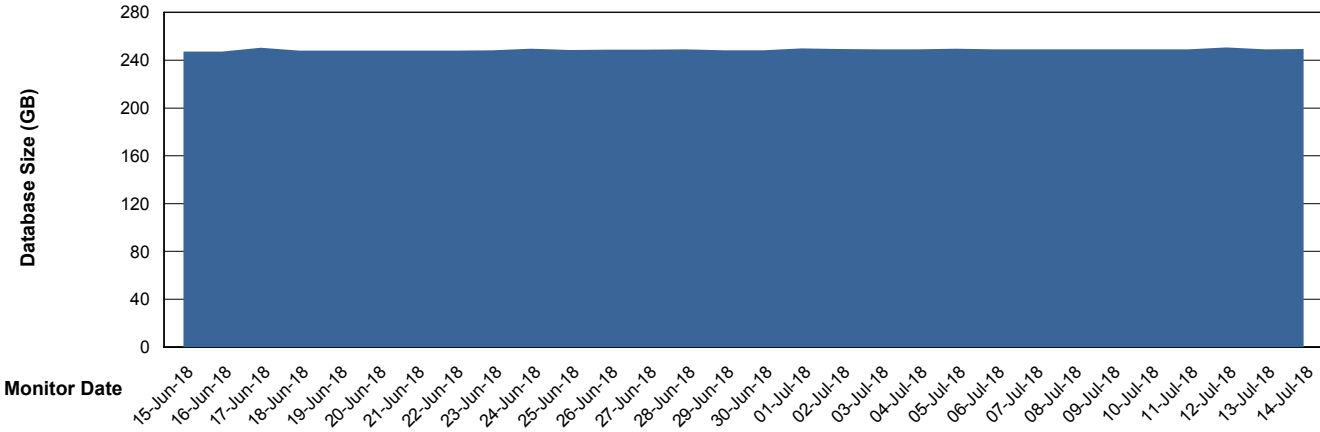

Weekly SLA Customer Report

Customer STK_Production
Database ID 82

Database Performance STKDB_ABS1 Production Database

Weekly SLA Customer Report

Customer STK_Production
Database ID 82

Database Performance STKDB_ABS1SB Standby Database

Weekly SLA Customer Report

Customer STK_Production
 Database ID 82

DATABASE SIZE STKDB_ABS1 Production Database

Database growth over last month

Database Tablespace STKDB_ABS1 Production Database

Date	Tablespace Name	Filesize (Gb)	Usedsize (Gb)	Percentage free
14-Jul-18	ABSDATA	179	128	28
	INDX	140	119	15
13-Jul-18	ABSDATA	179	128	28
	INDX	140	119	15
12-Jul-18	ABSDATA	179	128	28
	INDX	140	119	15
11-Jul-18	ABSDATA	179	128	28
	INDX	140	119	15
10-Jul-18	ABSDATA	179	128	28
	INDX	140	119	15
09-Jul-18	ABSDATA	179	128	28
	INDX	140	119	15
08-Jul-18	ABSDATA	179	128	28
	INDX	140	119	15