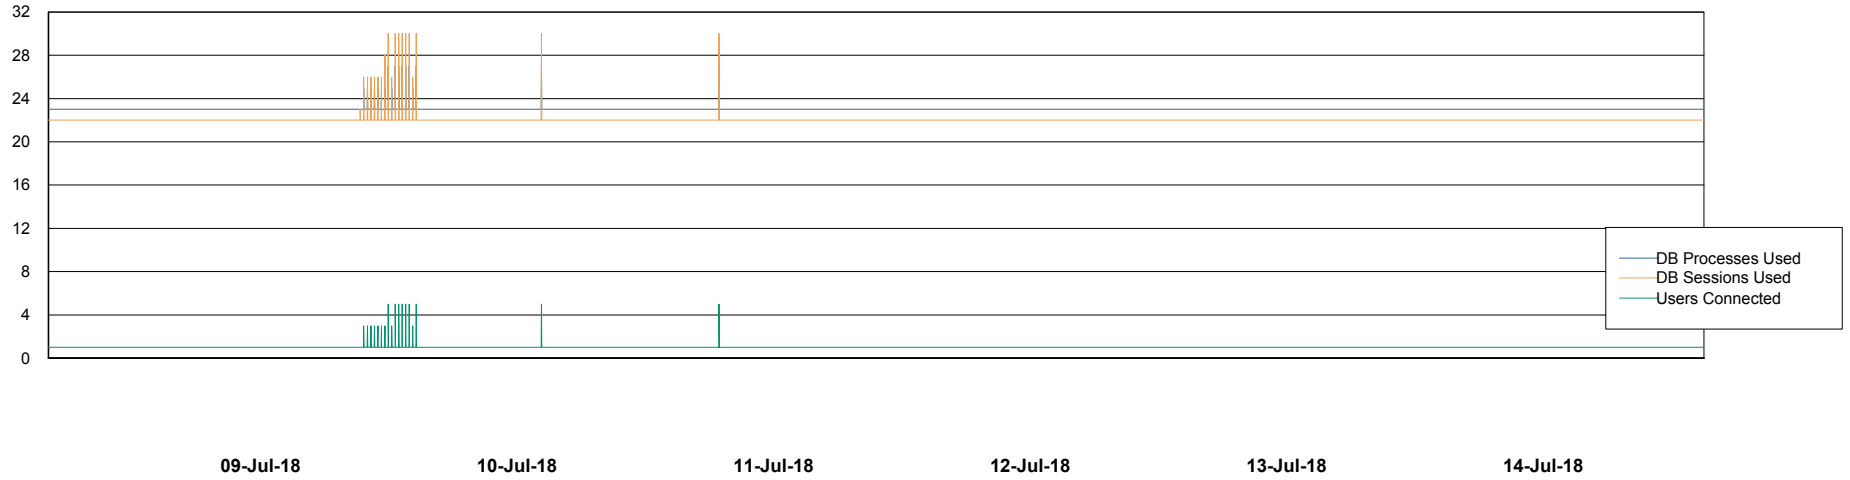

Harddisk Usage SPI_Webserver

	Free disk space on c: (%)	Total disk space on c: (Gb)	Free disk space on e: (%)	Total disk space on e: (Gb)
14-Jul-18	21	60	52	80
13-Jul-18	21	60	52	80
12-Jul-18	20	60	52	80
11-Jul-18	20	60	52	80
10-Jul-18	21	60	52	80
09-Jul-18	20	60	52	80
08-Jul-18	20	60	52	80

Weekly SLA Customer Report

Customer SPI_Production
Database ID 49

Database Performance SPIDB_Production

Weekly SLA Customer Report

Customer SPI_Production
Database ID 49

Database Performance SPIDB_Standby

Weekly SLA Customer Report

Customer SPI_Production
 Database ID 49

DATABASE SIZE SPIDB_Production

Database growth over last month

Database Tablespace SPIDB_Production

Date	Tablespace Name	Filesize (Gb)	Usedsize (Gb)	Percentage free
14-Jul-18	ABSDATA	6	4	33
	INDX	6	4	33
13-Jul-18	ABSDATA	6	4	33
	INDX	6	4	33
12-Jul-18	ABSDATA	6	4	33
	INDX	6	4	33
11-Jul-18	ABSDATA	6	4	33
	INDX	6	4	33
10-Jul-18	ABSDATA	6	4	33
	INDX	6	4	33
09-Jul-18	ABSDATA	6	4	33
	INDX	6	4	33
08-Jul-18	ABSDATA	6	4	33
	INDX	6	4	33