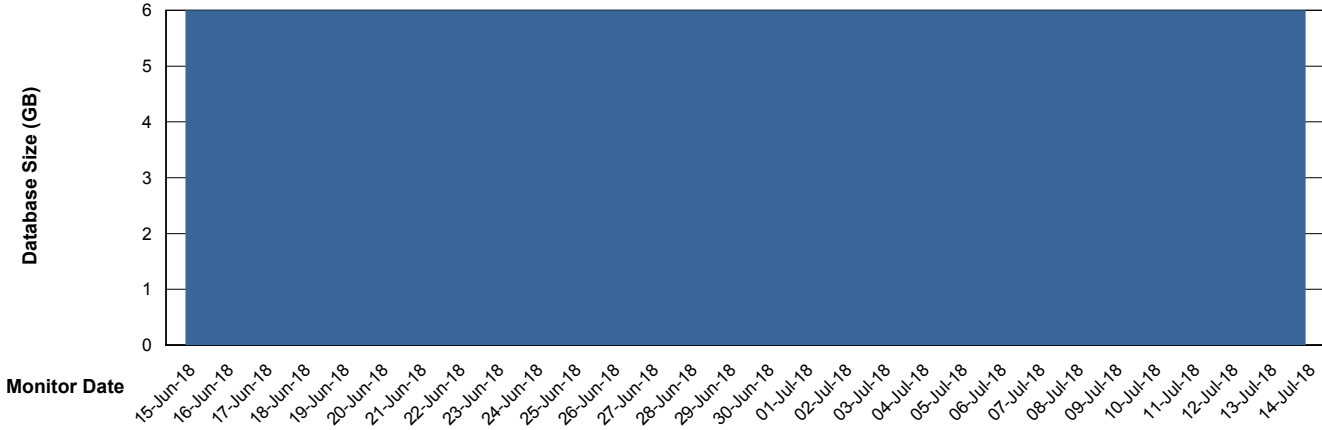

Weekly SLA Customer Report

Customer SPI_Production
Database ID 49

Database Performance SPIDB_Production

Weekly SLA Customer Report

Customer SPI_Production
Database ID 49

Database Performance SPIDB_Standby

Weekly SLA Customer Report

Customer SPI_Production
 Database ID 49

DATABASE SIZE SPIDB_Production

Database growth over last month

Database Tablespace SPIDB_Production

Date	Tablespace Name	Filesize (Gb)	Usedsize (Gb)	Percentage free
14-Jul-18	ABSDATA	6	4	33
	INDX	6	4	33
13-Jul-18	ABSDATA	6	4	33
	INDX	6	4	33
12-Jul-18	ABSDATA	6	4	33
	INDX	6	4	33
11-Jul-18	ABSDATA	6	4	33
	INDX	6	4	33
10-Jul-18	ABSDATA	6	4	33
	INDX	6	4	33
09-Jul-18	ABSDATA	6	4	33
	INDX	6	4	33
08-Jul-18	ABSDATA	6	4	33
	INDX	6	4	33