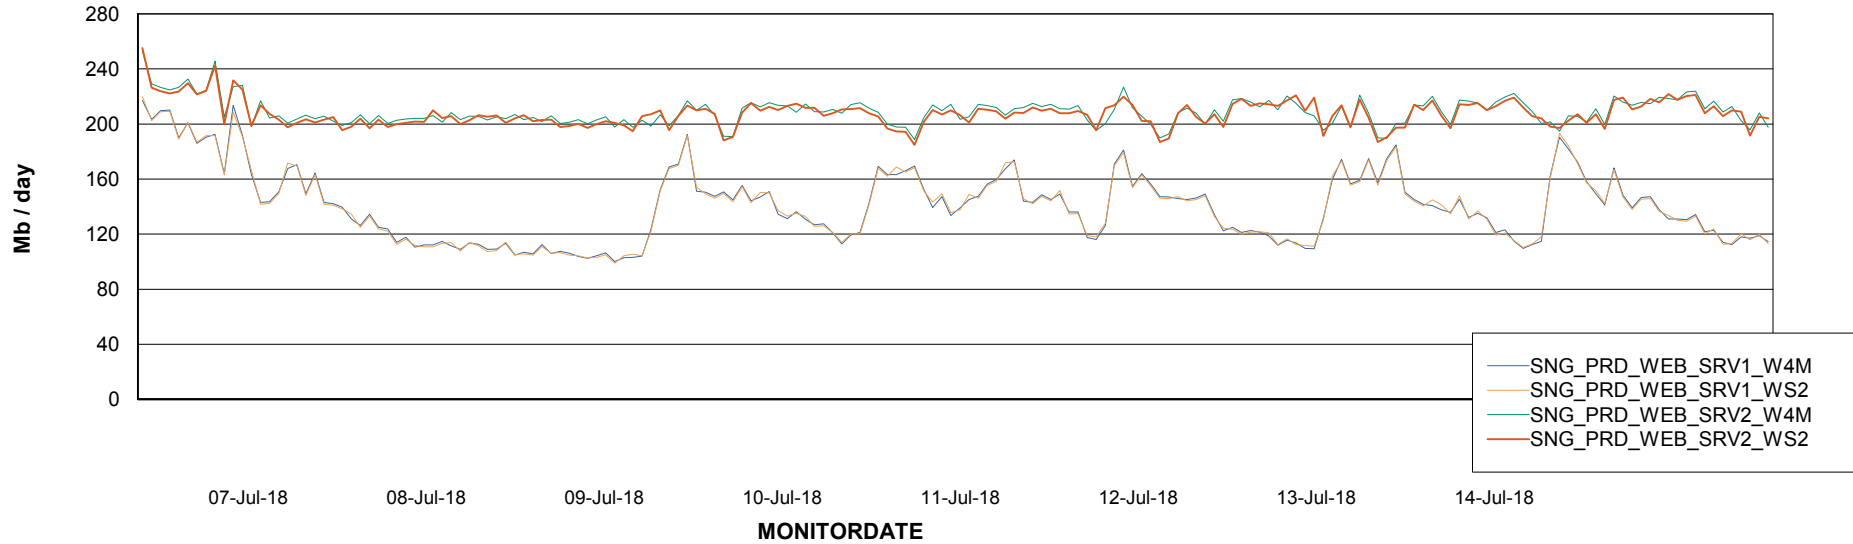

ABSSolute Web Component Services

Avg memory used per ABS Web component