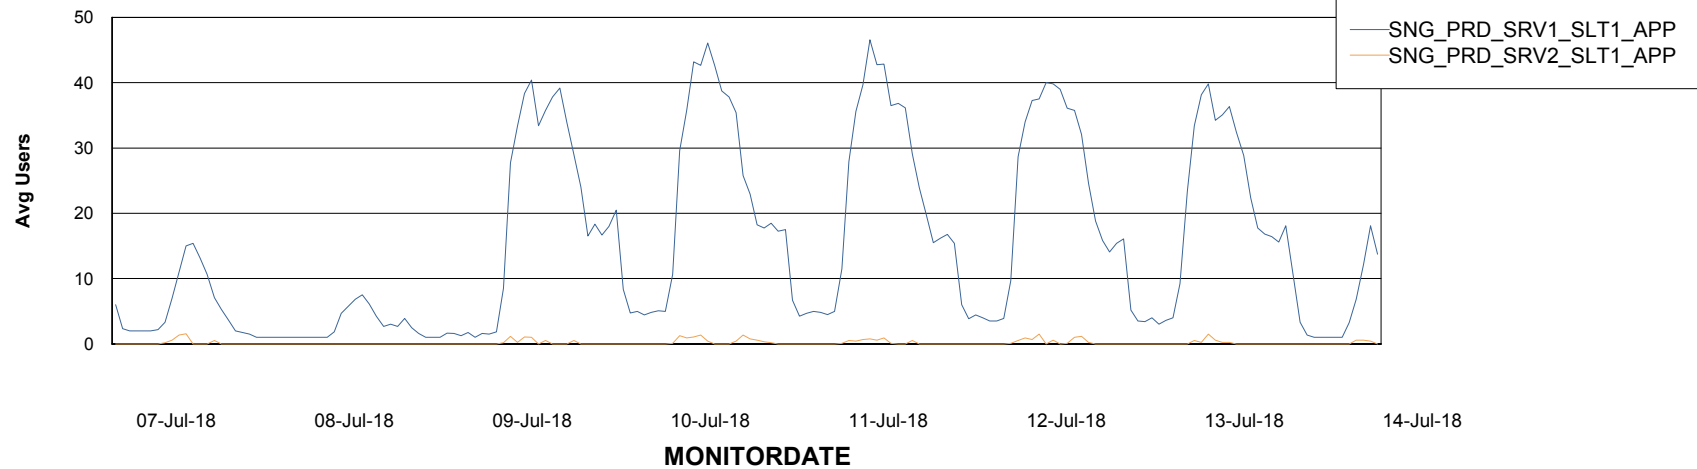

Avg users per day per ABS server