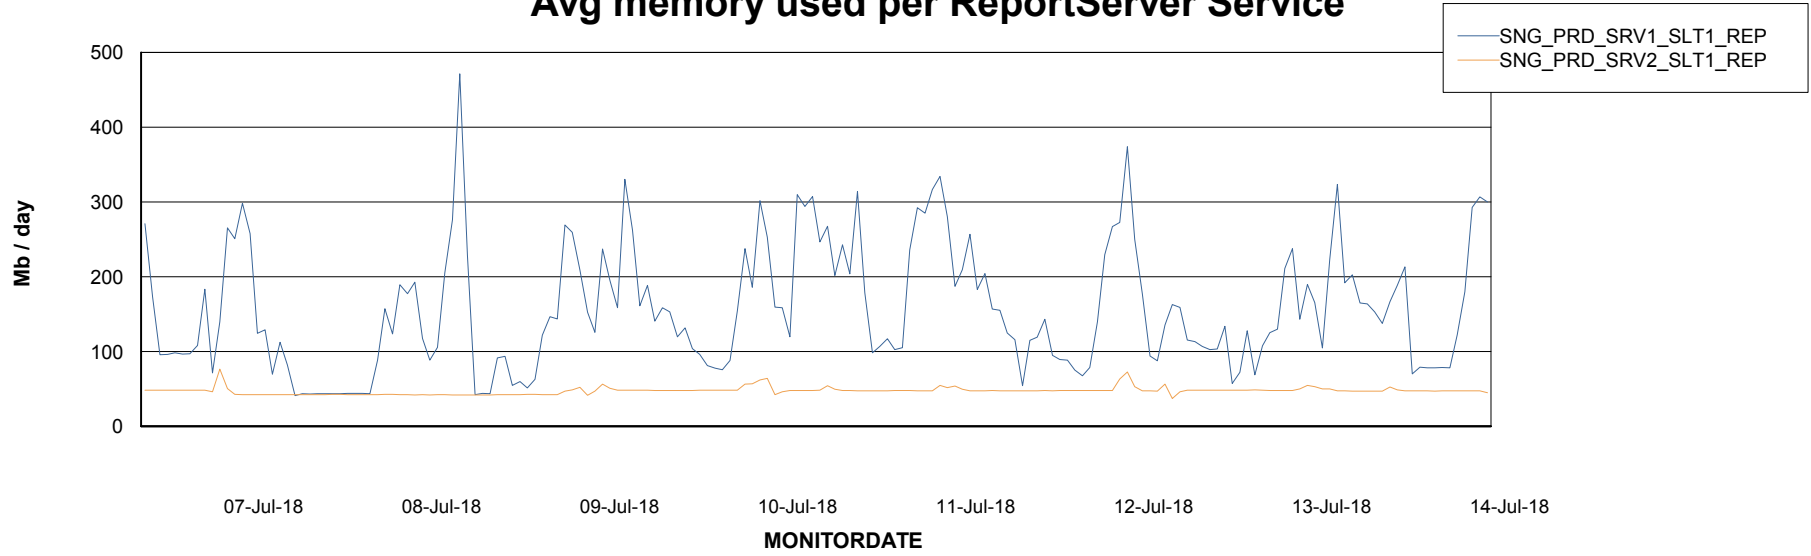

ABSSolute Application ReportServer Services

Avg memory used per ReportServer Service