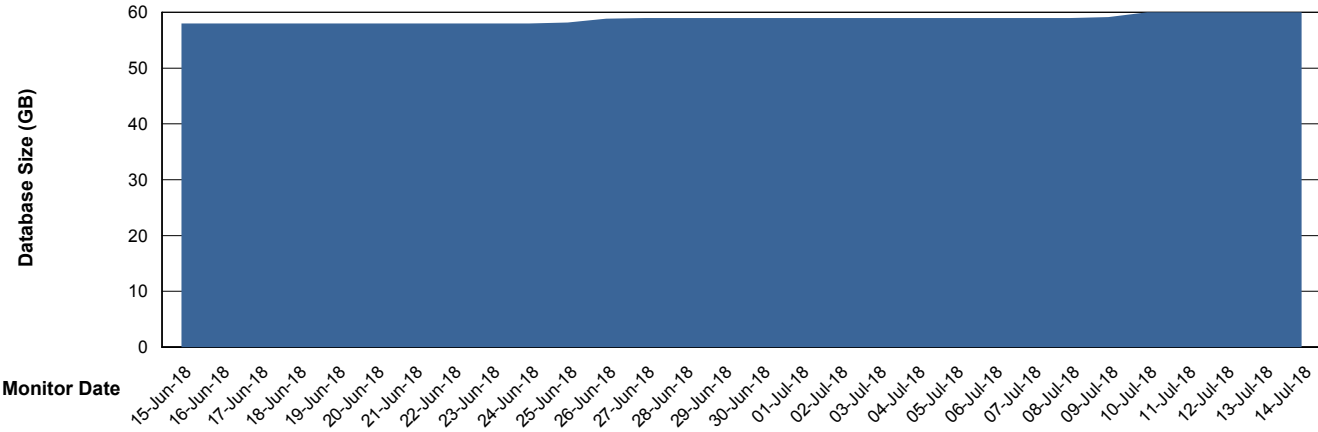

DATABASE SIZE SNGDB_Production

Database growth over last month

Database Tablespace SNGDB_Production

Date	Tablespace Name	Filesize (Gb)	Usedsize (Gb)	Percentage free
14-Jul-18	ABSDATA	18	14	22
	INDX	54	44	19
13-Jul-18	ABSDATA	18	14	22
	INDX	54	44	19
12-Jul-18	ABSDATA	17	14	18
	INDX	50	44	12
11-Jul-18	ABSDATA	17	14	18
	INDX	50	44	12
10-Jul-18	ABSDATA	17	14	18
	INDX	50	44	12
09-Jul-18	ABSDATA	17	14	18
	INDX	50	44	12
08-Jul-18	ABSDATA	17	14	18
	INDX	50	44	12