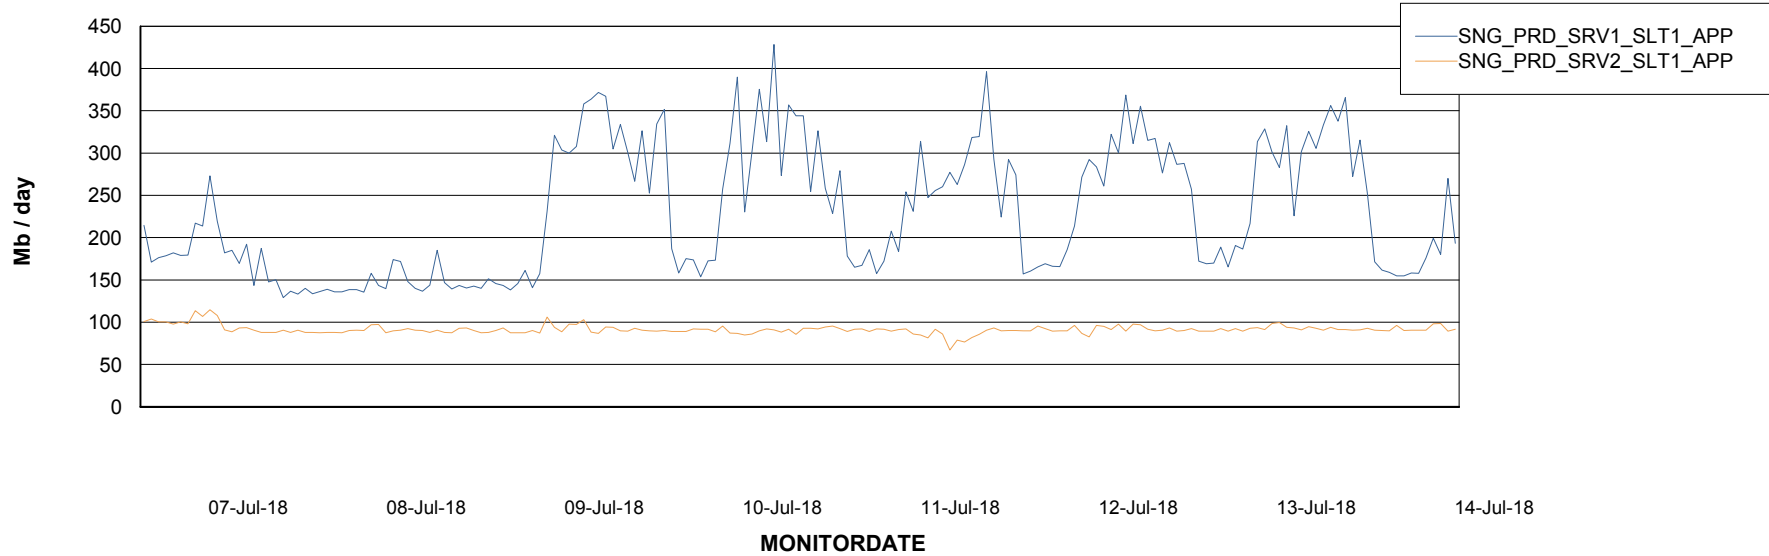

ABSSolute Application Server Services

Avg memory used per ABS Server Service