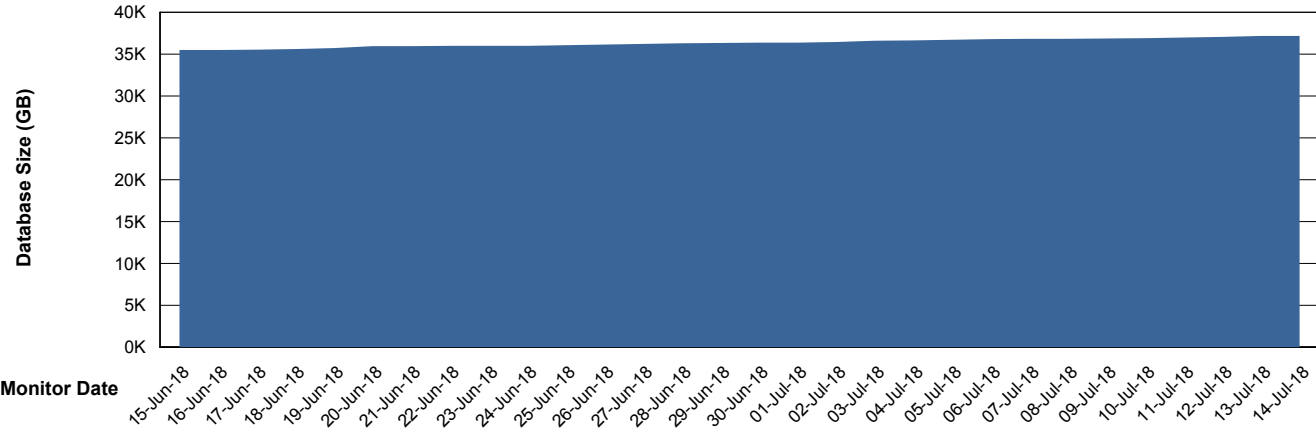

Weekly SLA Customer Report

Customer RSS Production
 Database ID 52

Harddisk Usage RSS_PRD_SVRDC191v016

	Free disk space on c: (%)	Total disk space on c: (Gb)	Free disk space on d: (%)	Total disk space on d: (Gb)
14-Jul-18	15	60	56	200
13-Jul-18	15	60	56	200
12-Jul-18	15	60	56	200
11-Jul-18	15	60	56	200
10-Jul-18	16	60	56	200
09-Jul-18	16	60	56	200
08-Jul-18	16	60	56	200

Weekly SLA Customer Report

Customer RSS Production
Database ID 52

Database Performance RSSDB_Production

Weekly SLA Customer Report

Customer RSS Production
Database ID 52

Database Performance RSSDB_Standby

Weekly SLA Customer Report

Customer RSS Production
 Database ID 52

DATABASE SIZE RSSDB_Production

Database growth over last month

Database Tablespace RSSDB_Production

Date	Tablespace Name	Filesize (Gb)	Usedsize (Gb)	Percentage free
14-Jul-18	ABSDATA	20,000	15,804	21
	INDX	24,500	20,053	18
13-Jul-18	ABSDATA	20,000	15,804	21
	INDX	24,500	20,053	18
12-Jul-18	ABSDATA	20,000	15,803	21
	INDX	24,500	19,995	18
11-Jul-18	ABSDATA	20,000	15,766	21
	INDX	24,500	19,945	19
10-Jul-18	ABSDATA	20,000	15,756	21
	INDX	24,500	19,869	19
09-Jul-18	ABSDATA	20,000	15,747	21
	INDX	24,500	19,831	19
08-Jul-18	ABSDATA	20,000	15,721	21
	INDX	24,500	19,818	19