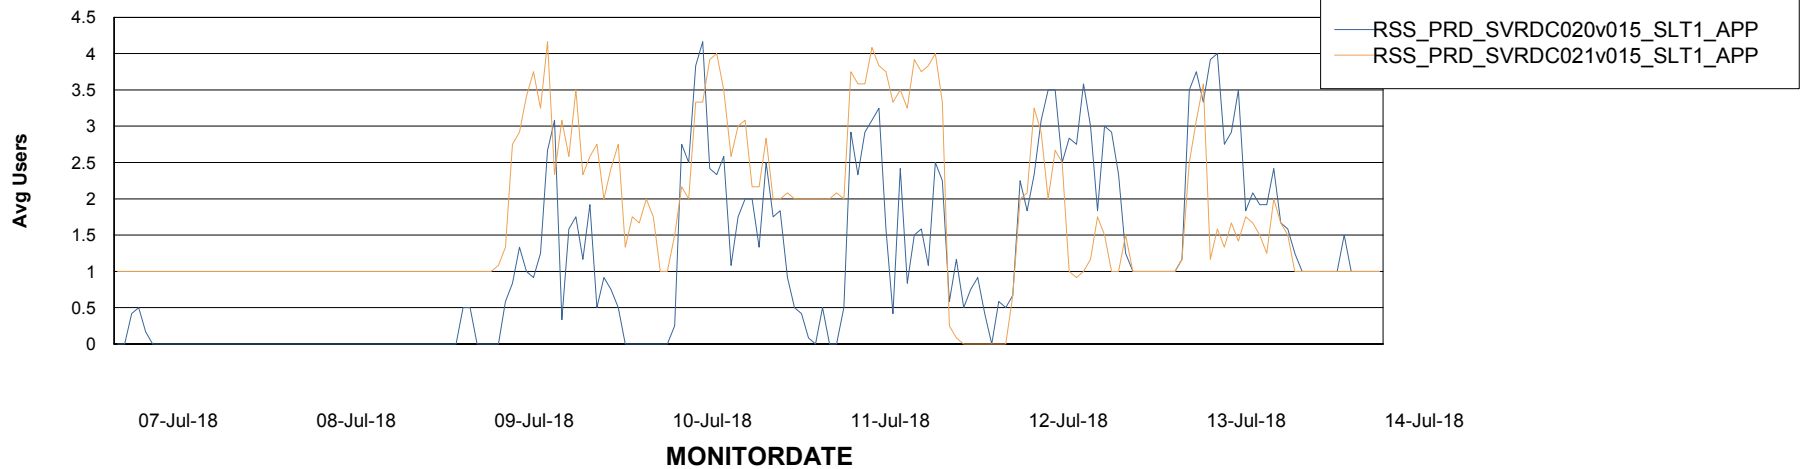

Avg users per day per ABS server