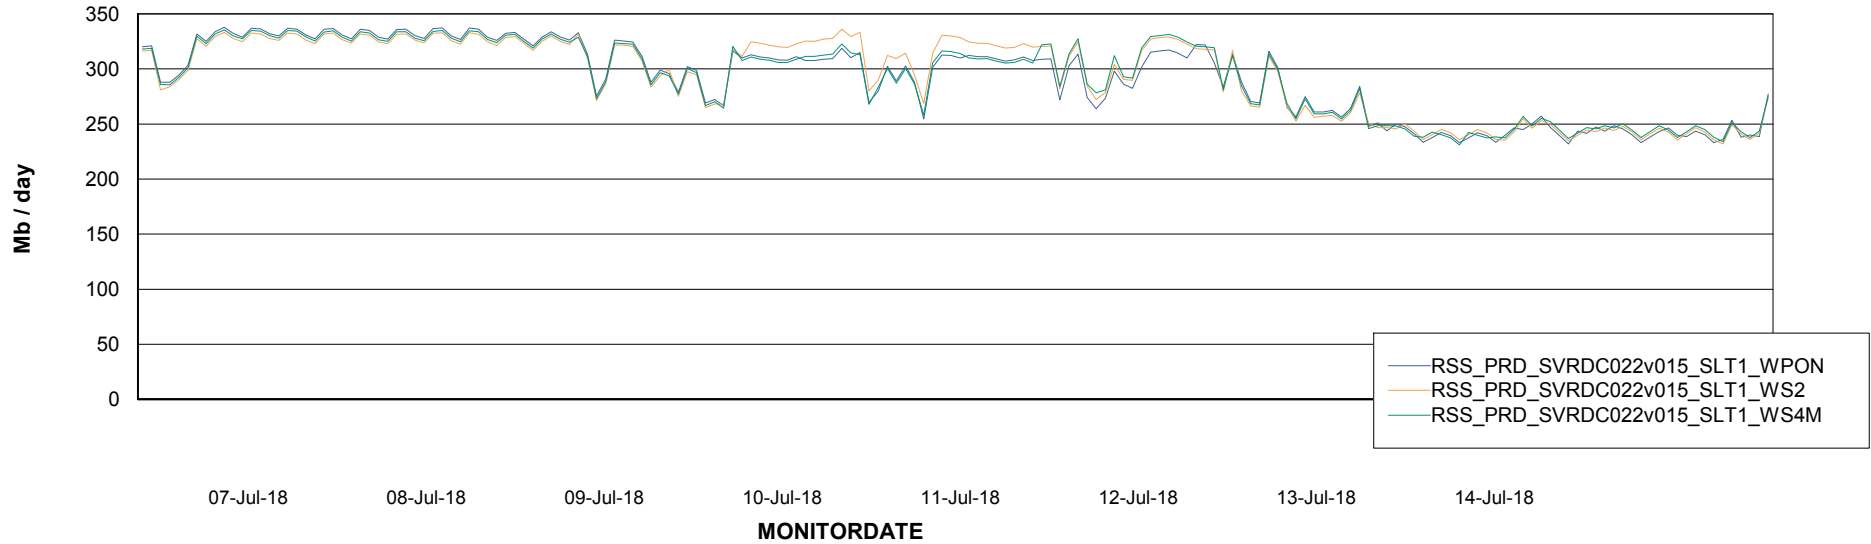

Avg memory used per ReportServer Service

Weekly SLA Customer Report

Customer RSS Production
Database ID 52

ABSSolute Web Component Services

Avg memory used per ABS Web component

Weekly SLA Customer Report

Customer RSS Production
Database ID 52