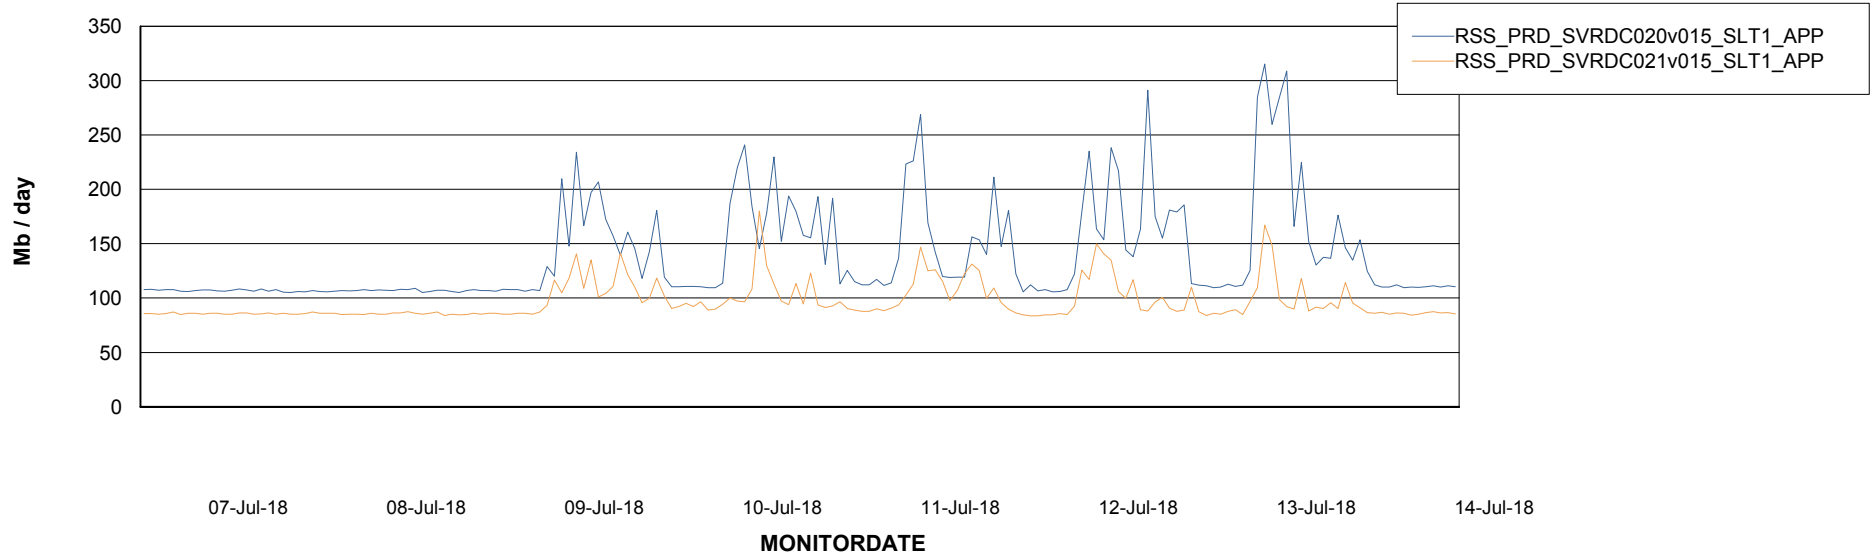

ABSSolute Application Server Services

Avg memory used per ABS Server Service