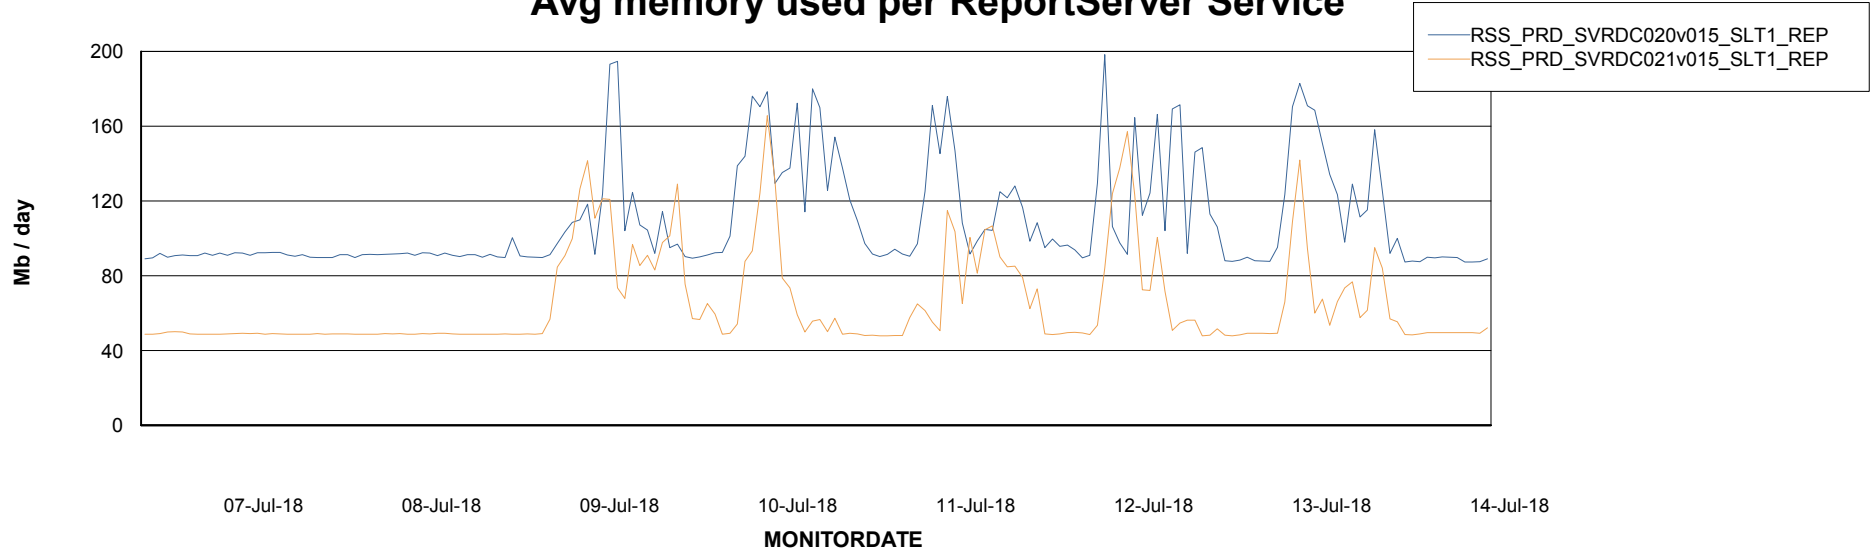

ABSSolute Application ReportServer Services

Avg memory used per ReportServer Service