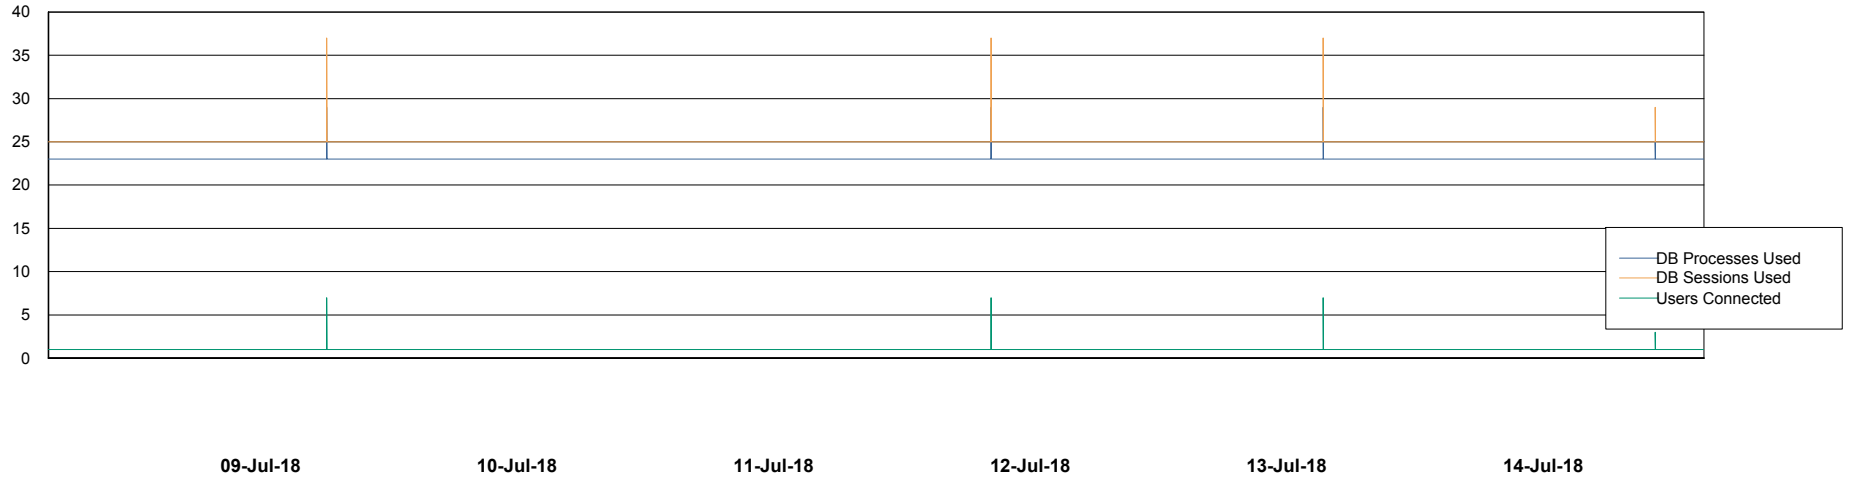

Weekly SLA Customer Report

Customer RSS Production
Database ID 52

Database Performance RSSDB_Production

Weekly SLA Customer Report

Customer RSS Production
Database ID 52

Database Performance RSSDB_Standby

Weekly SLA Customer Report