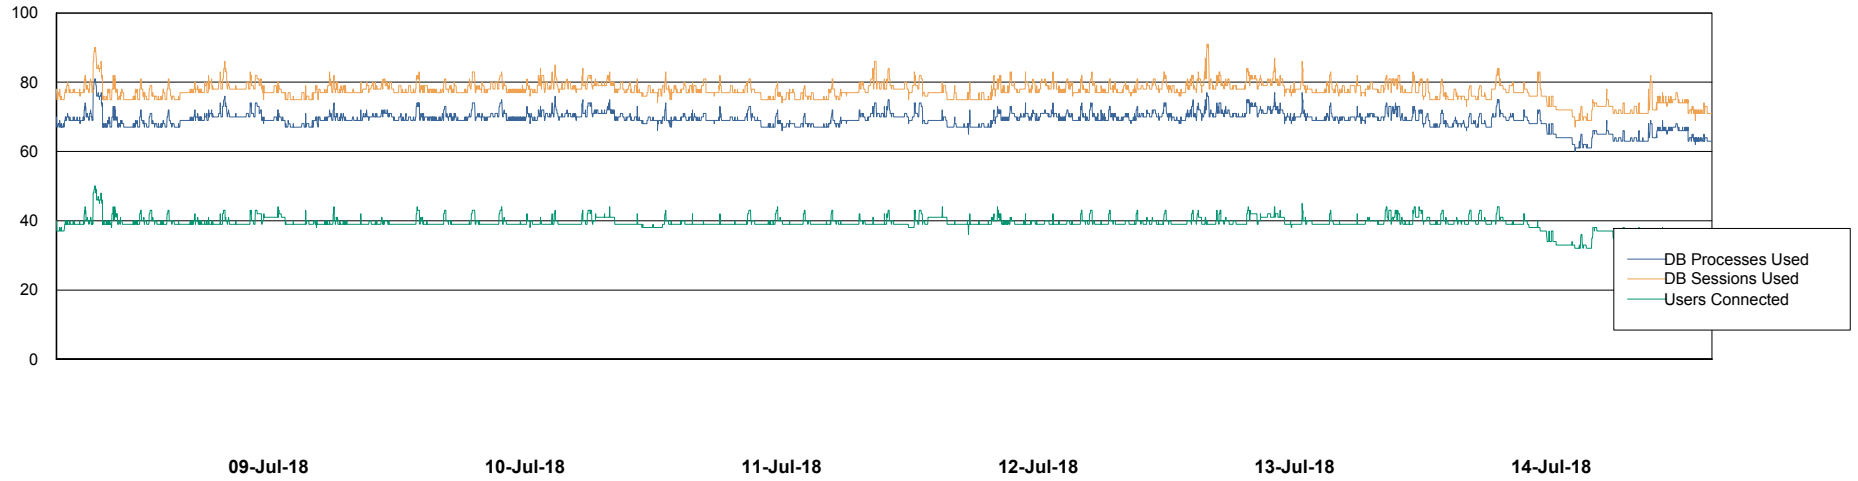

Database Performance RSSDB_Production