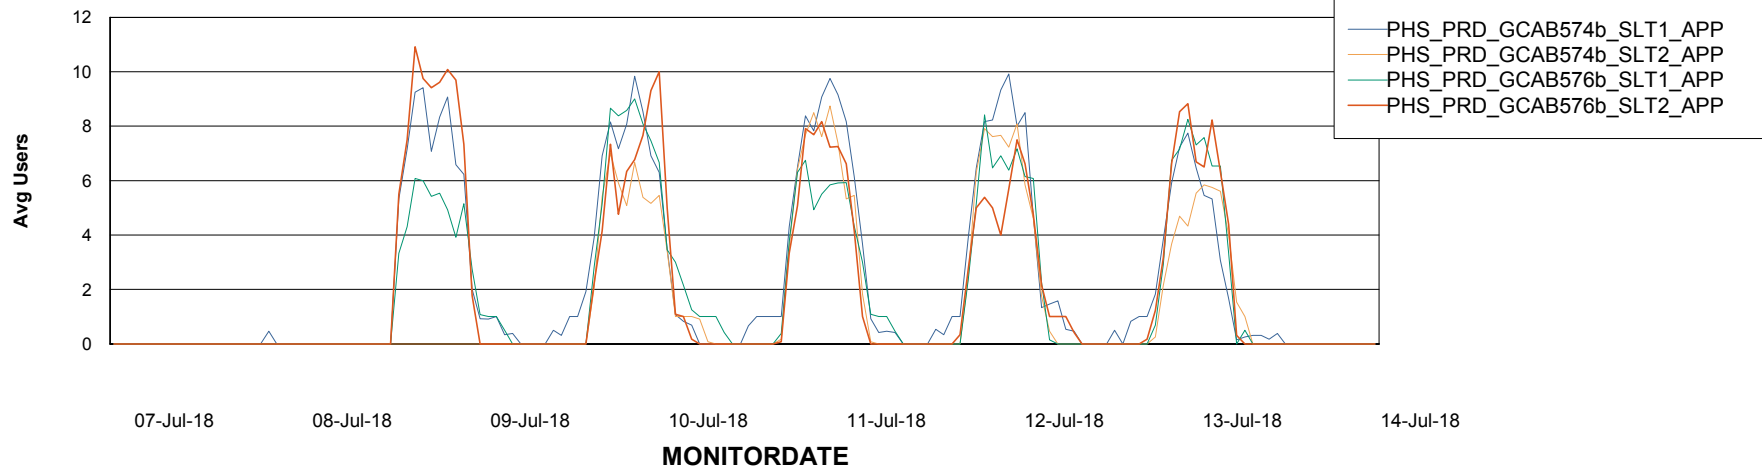

Avg users per day per ABS server