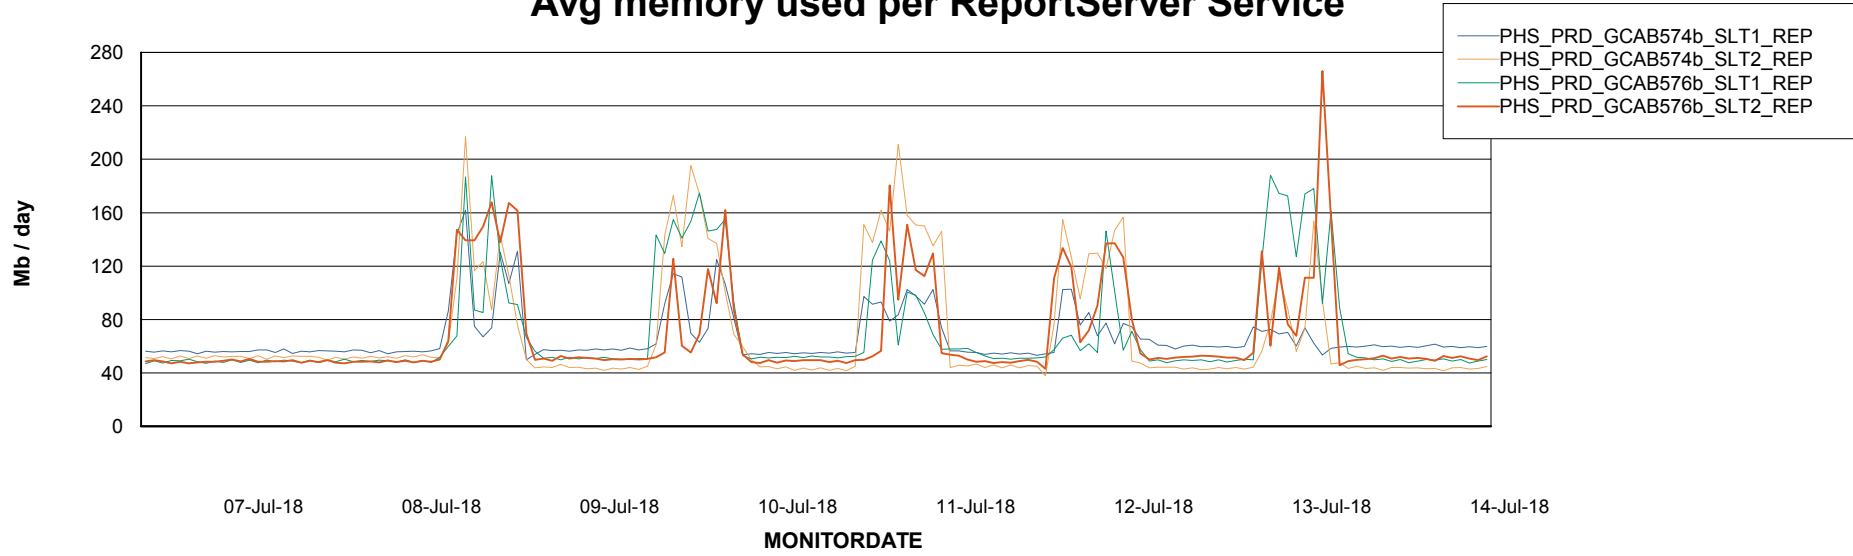

ABSSolute Application ReportServer Services

Avg memory used per ReportServer Service