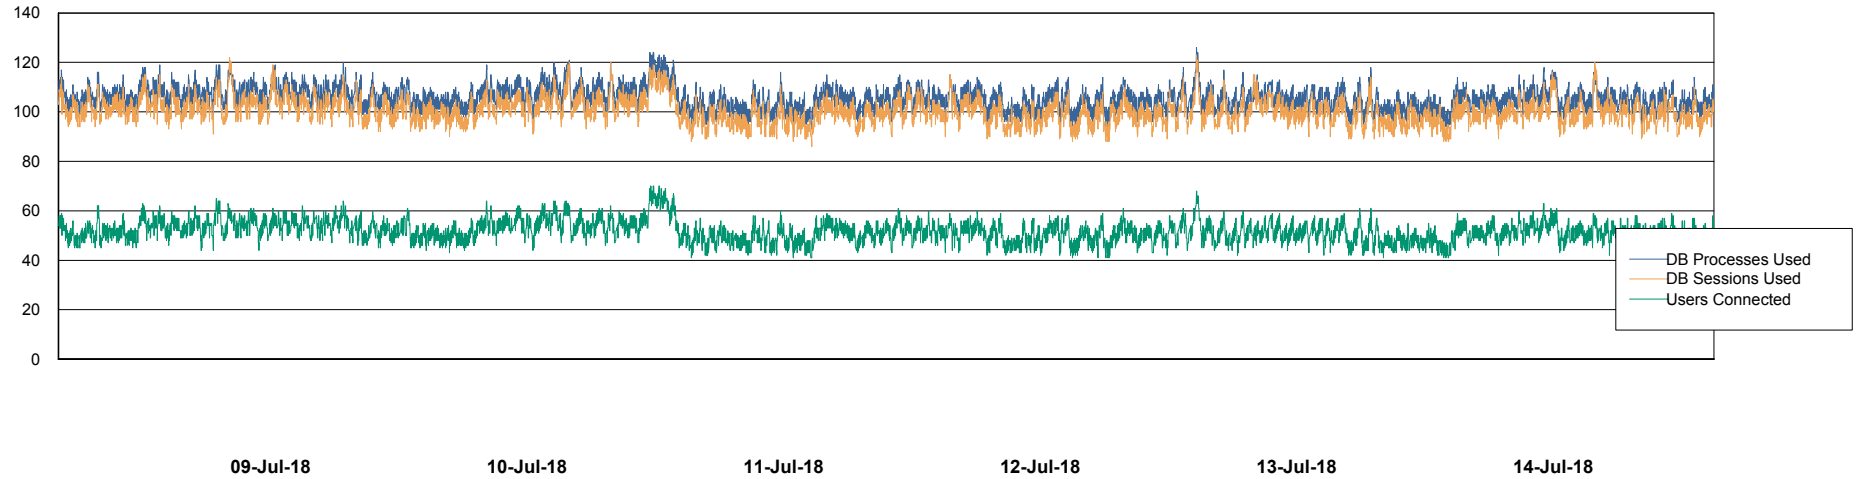

Database Performance PHSDB_Production