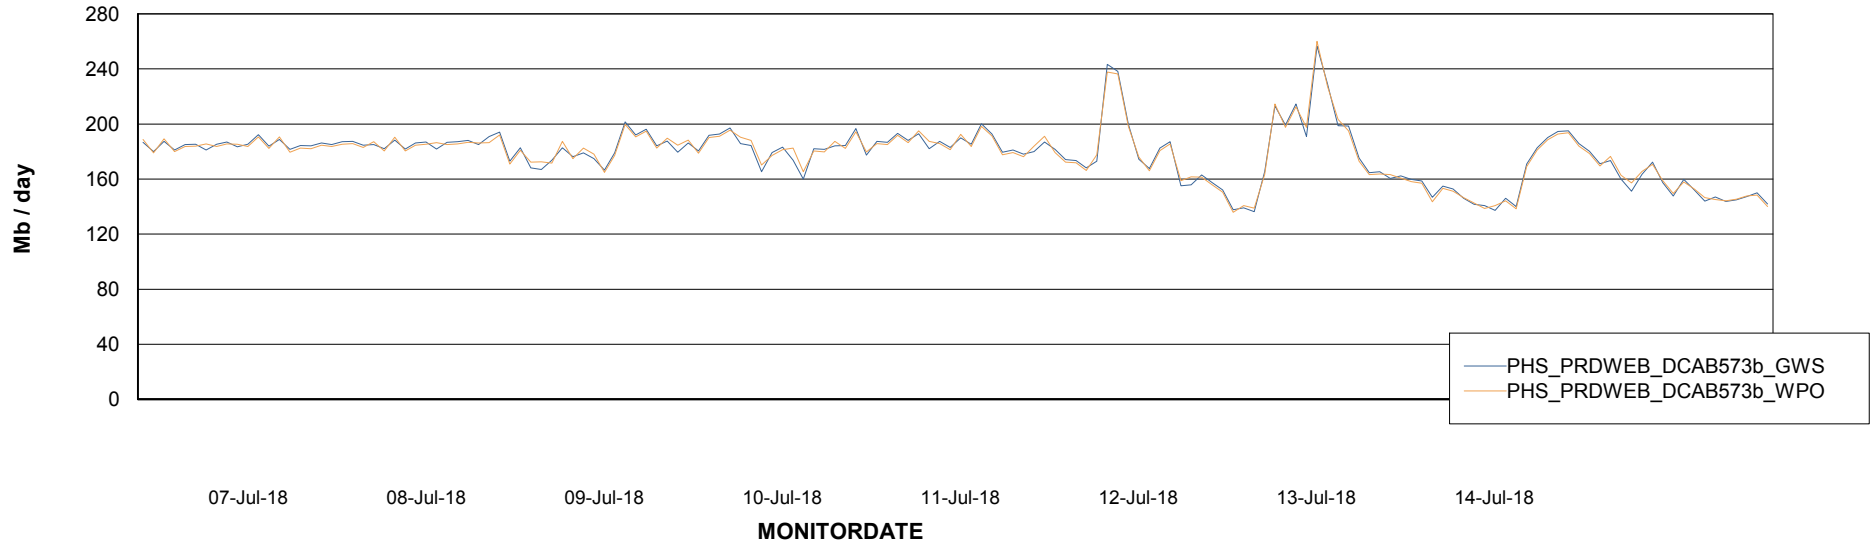

ABSSolute Web Component Services

Avg memory used per ABS Web component