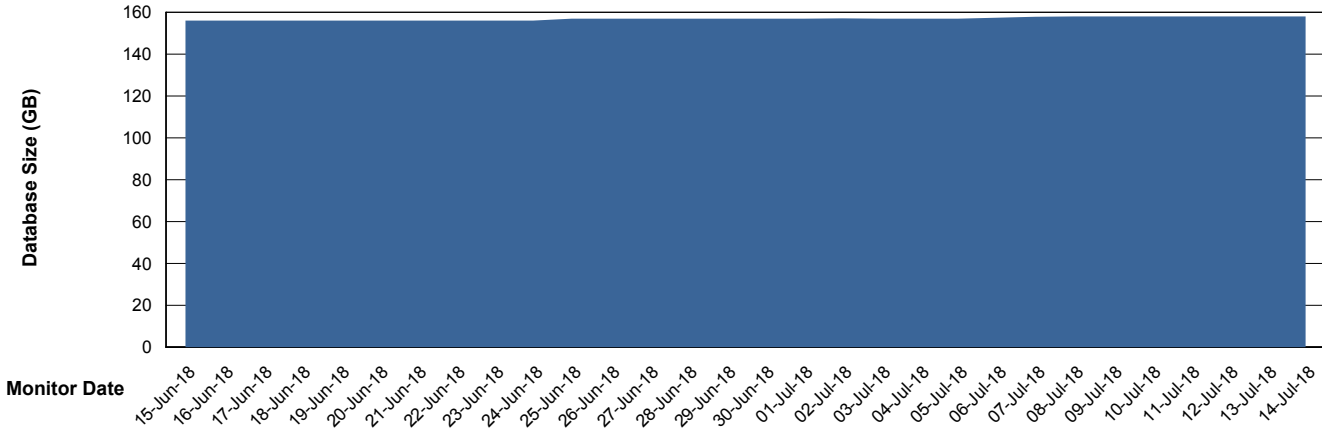

DATABASE SIZE PHSDB_Production

Database growth over last month