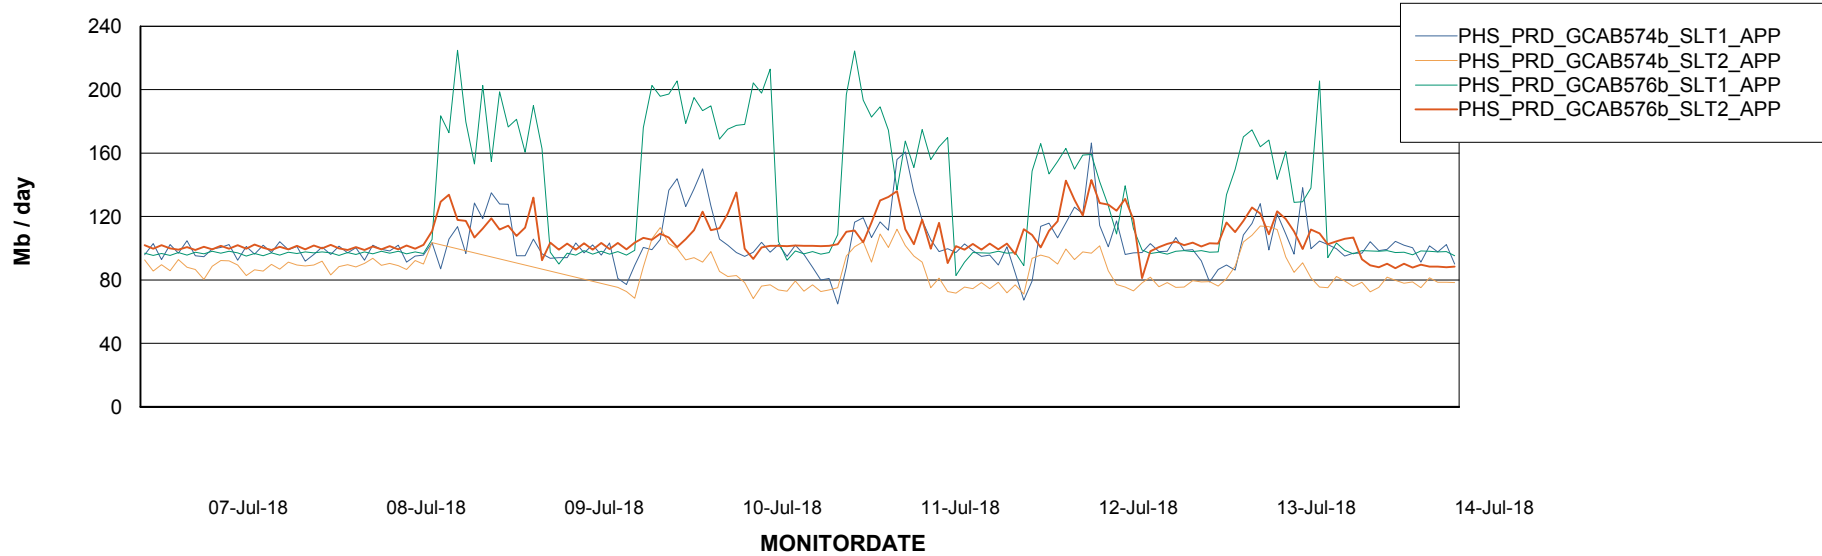

ABSSolute Application Server Services

Avg memory used per ABS Server Service