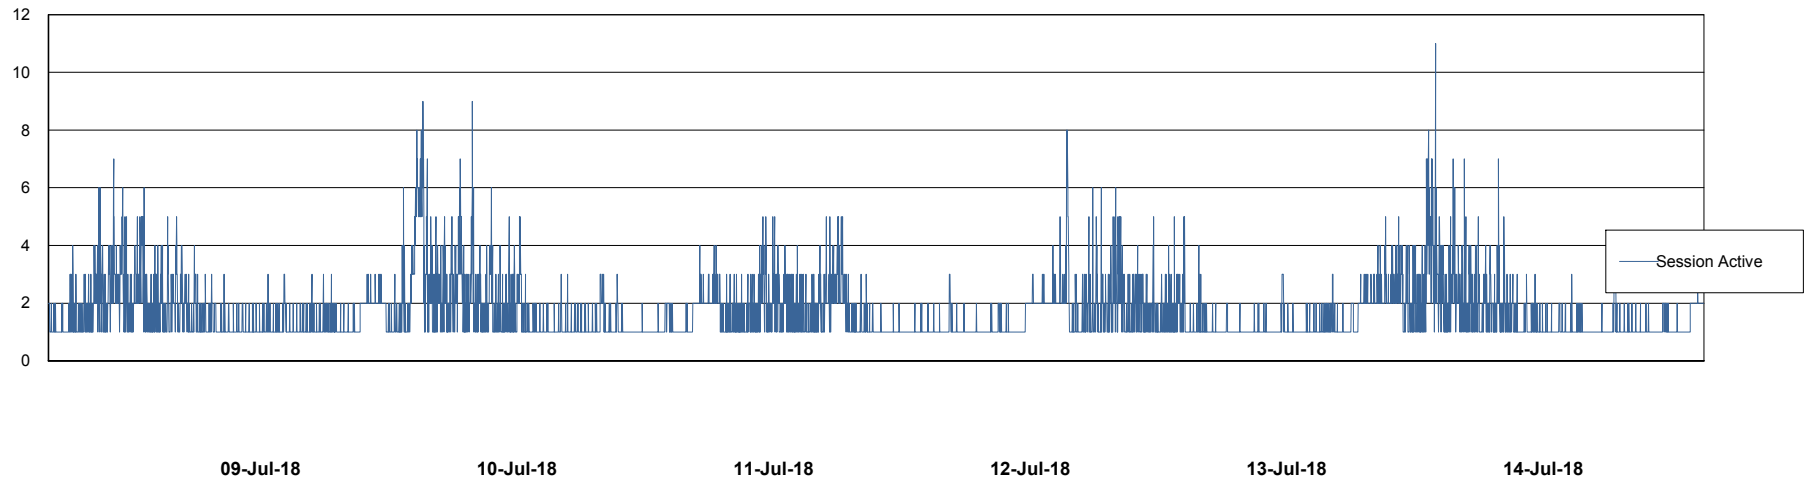

Database Performance PCODB_Production