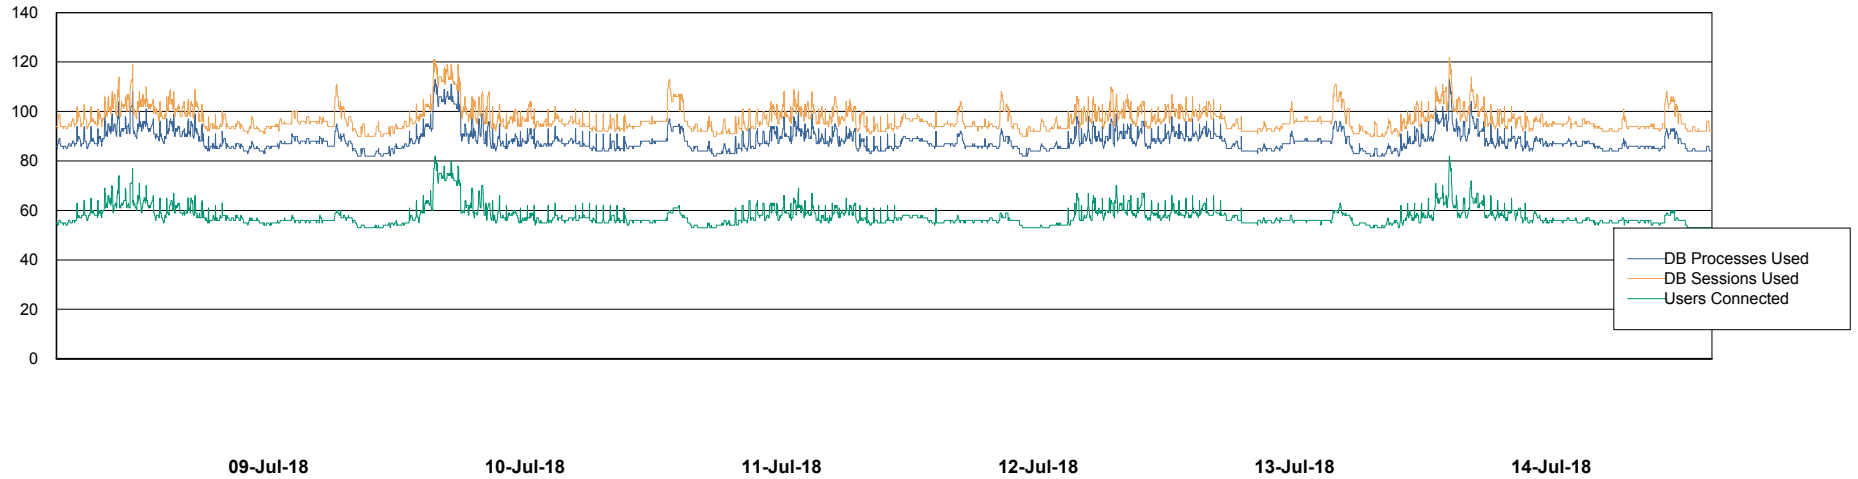

Harddisk Usage PCO_PRD_ORACLE2

	Free disk space on c: (%)	Total disk space on c: (Gb)	Free disk space on d: (%)	Total disk space on d: (Gb)
14-Jul-18	75	279	16	838
13-Jul-18	75	279	16	838
12-Jul-18	75	279	17	838
11-Jul-18	75	279	17	838
10-Jul-18	75	279	17	838
09-Jul-18	75	279	18	838
08-Jul-18	75	279	18	838

Weekly SLA Customer Report

Customer PCO Production
Database ID 44

Database Performance PCODB_Production

Weekly SLA Customer Report

Customer PCO Production
Database ID 44

Database Performance PCODB_Standby

Weekly SLA Customer Report