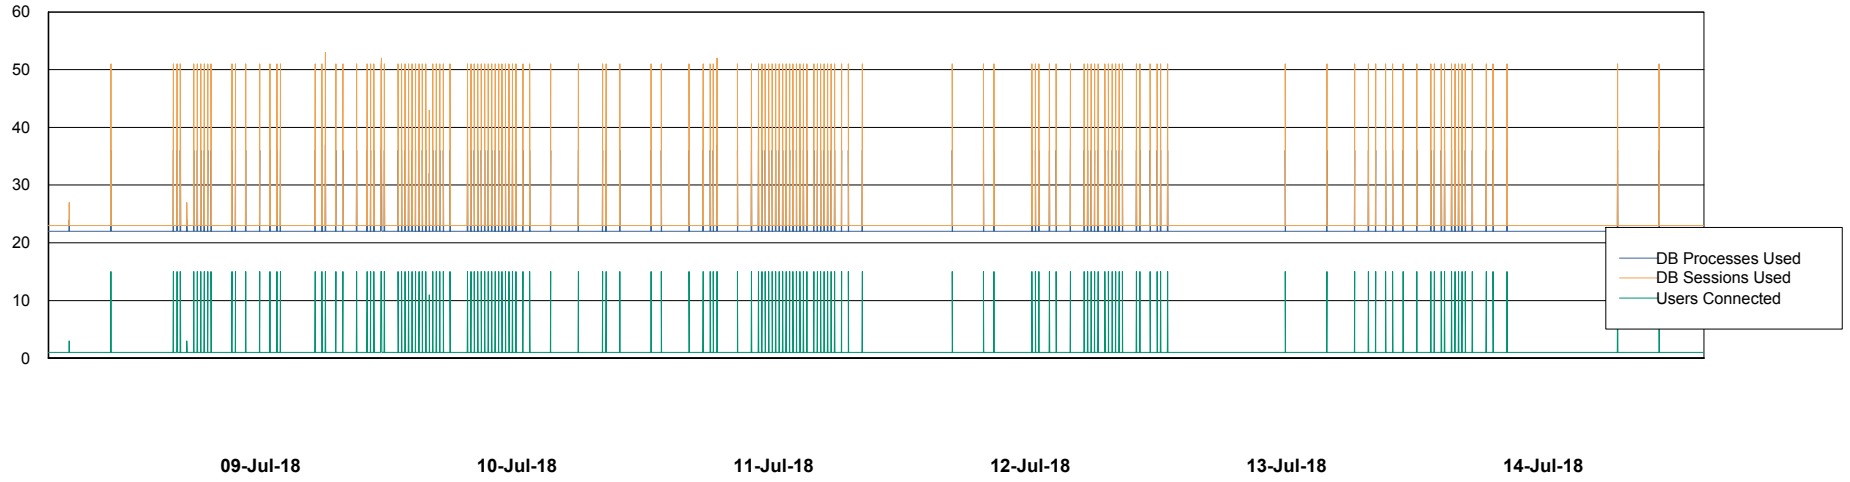

Weekly SLA Customer Report

Customer PCO Production
Database ID 44

Database Performance PCODB_Production

Weekly SLA Customer Report

Customer PCO Production
Database ID 44

Database Performance PCODB_Standby

Weekly SLA Customer Report