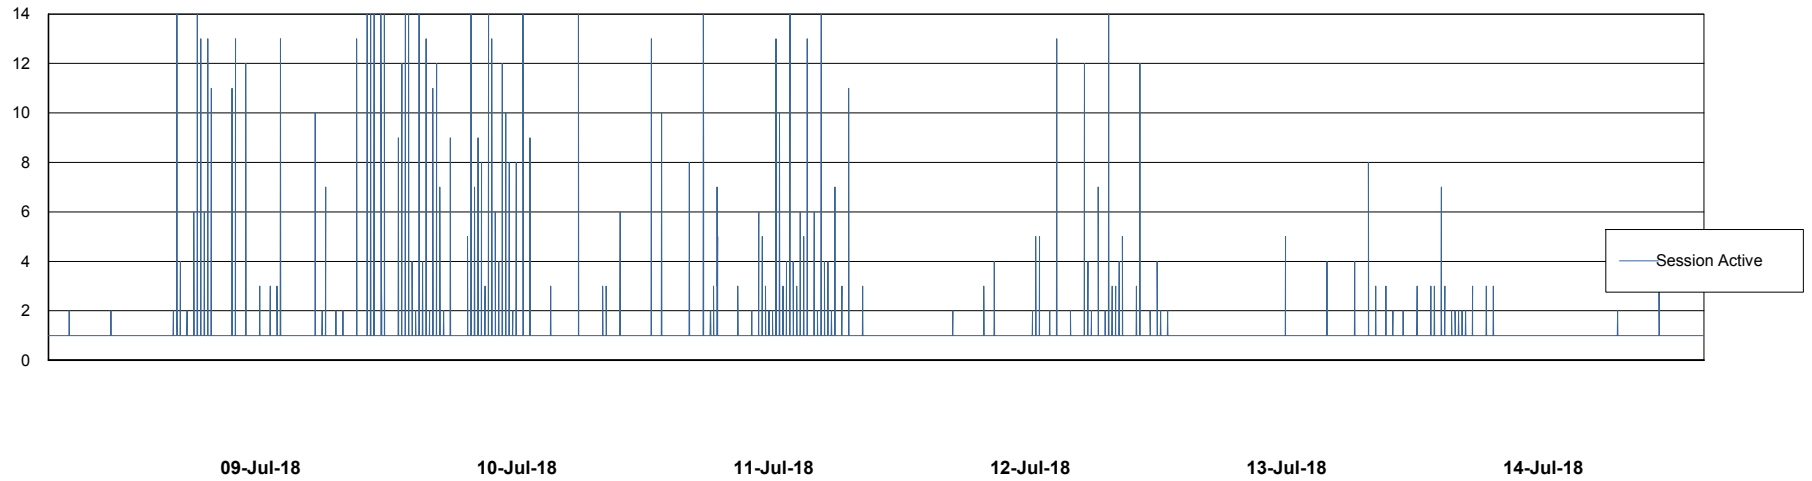

Weekly SLA Customer Report

Customer PCO Production
Database ID 44

Database Performance PCODB_Production

Weekly SLA Customer Report

Customer PCO Production
Database ID 44

Database Performance PCODB_Standby

Weekly SLA Customer Report