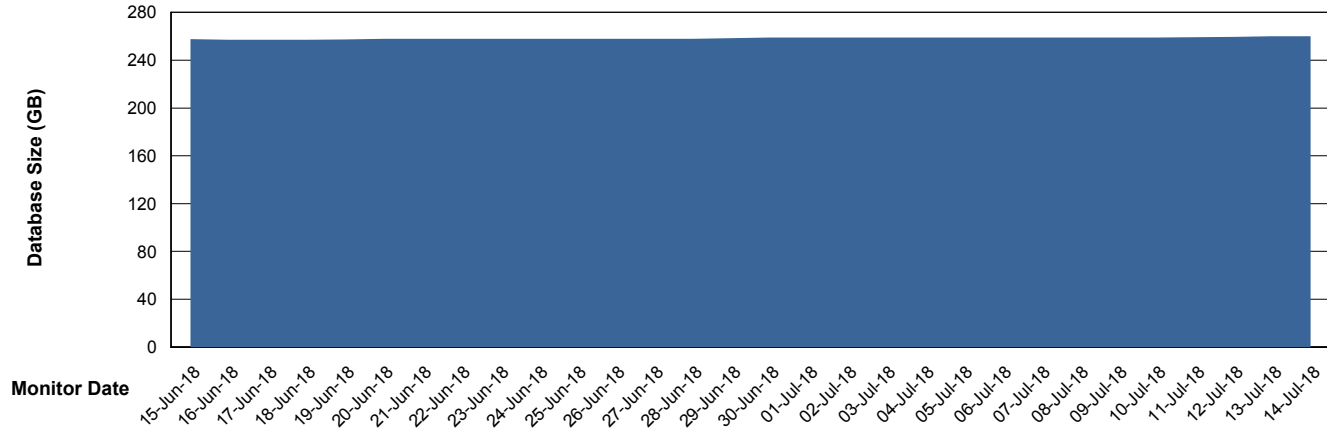

DATABASE SIZE PCODB_Production

Database growth over last month

Database Tablespace PCODB_Production

Date	Tablespace Name	Filesize (Gb)	Usedsize (Gb)	Percentage free
14-Jul-18	ABSDATA	103	87	16
	INDX	202	171	15
13-Jul-18	ABSDATA	103	87	16
	INDX	202	171	15
12-Jul-18	ABSDATA	103	87	16
	INDX	202	170	16
11-Jul-18	ABSDATA	103	87	16
	INDX	202	170	16
10-Jul-18	ABSDATA	103	87	16
	INDX	202	170	16
09-Jul-18	ABSDATA	103	87	16
	INDX	202	170	16
08-Jul-18	ABSDATA	103	87	16
	INDX	202	170	16