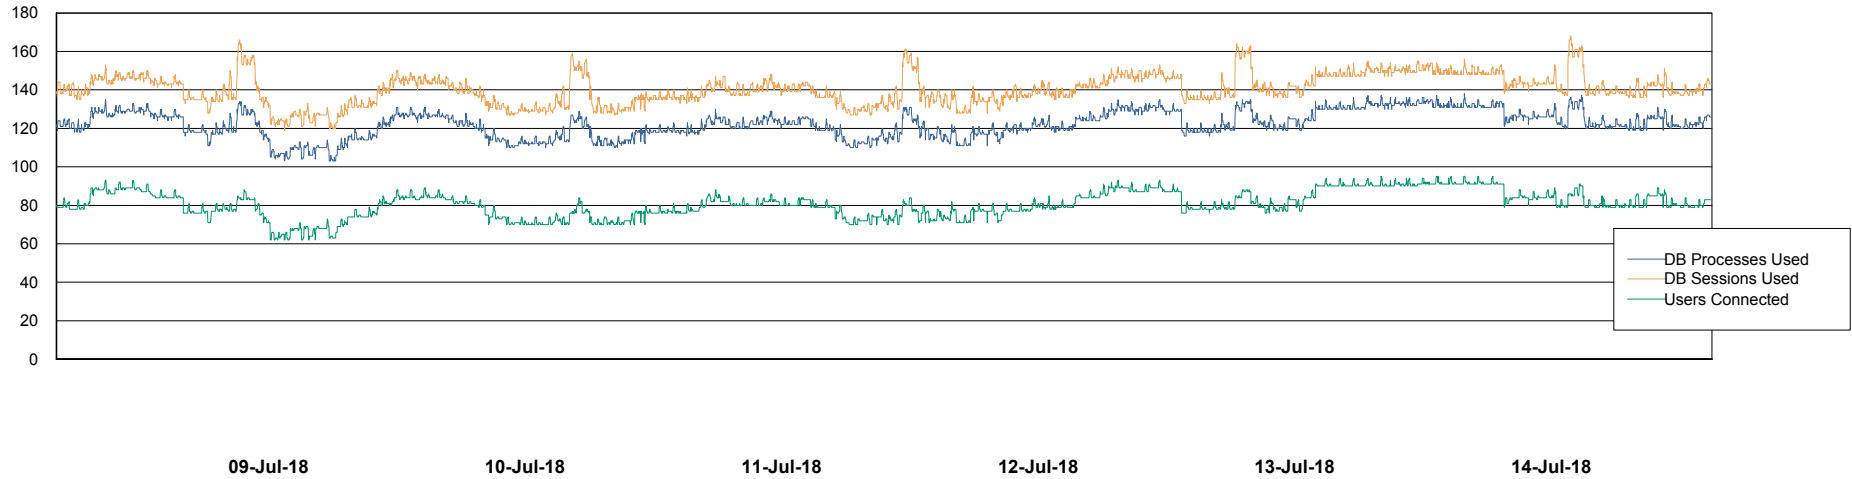

Database Performance LLGDB_Production