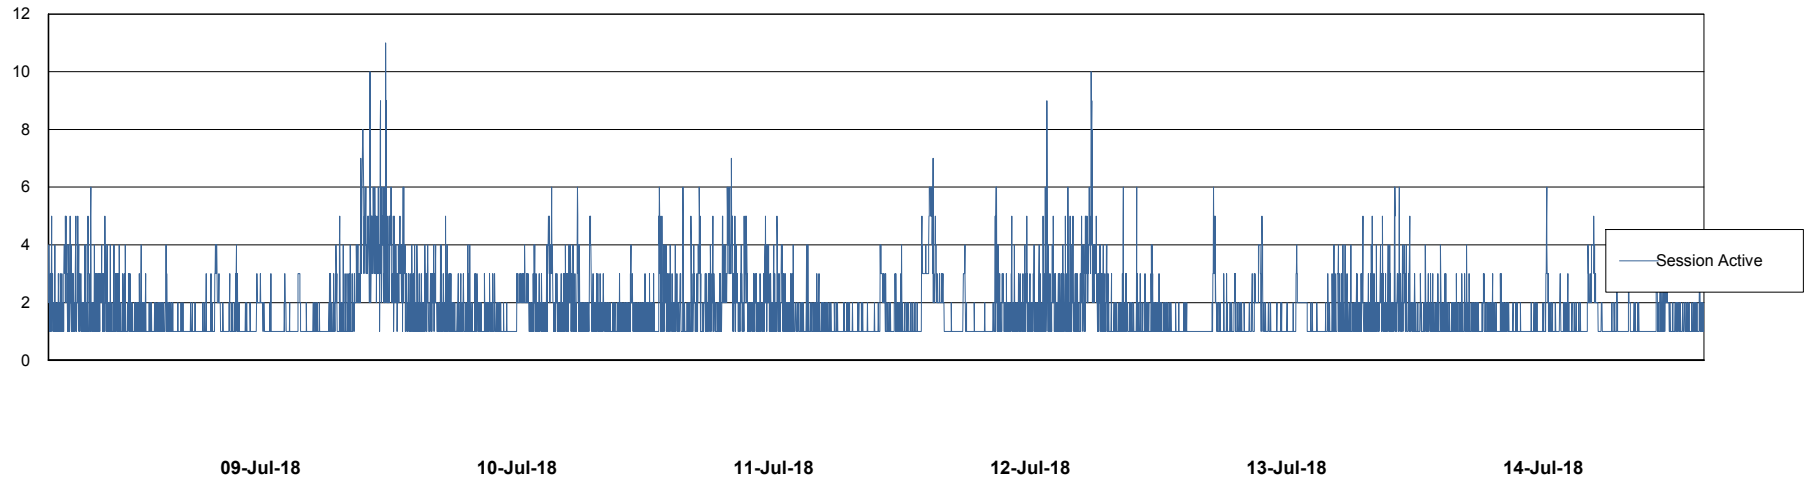

Database Performance LLGDB_Production