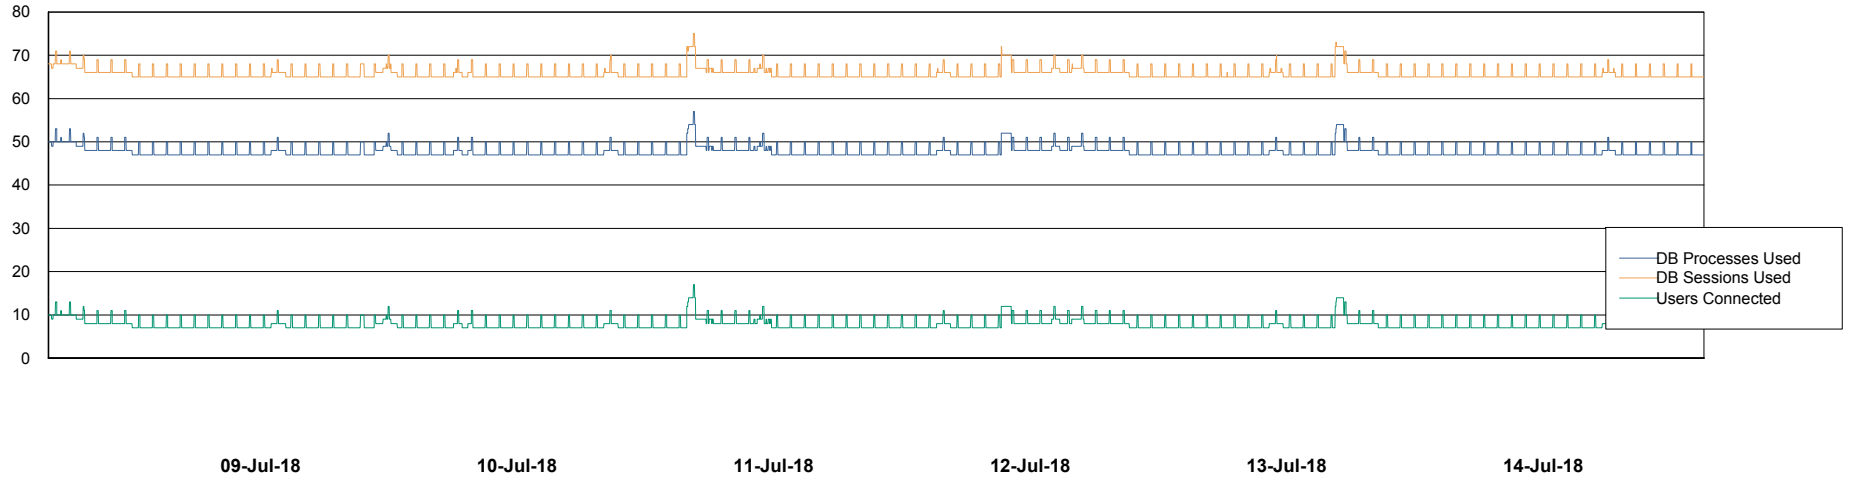

Weekly SLA Customer Report

Customer LLG_Production
Database ID 53

Database Performance LLGDB_Production

Weekly SLA Customer Report

Customer LLG_Production
Database ID 53

Database Performance LLGDB_Standby

Weekly SLA Customer Report