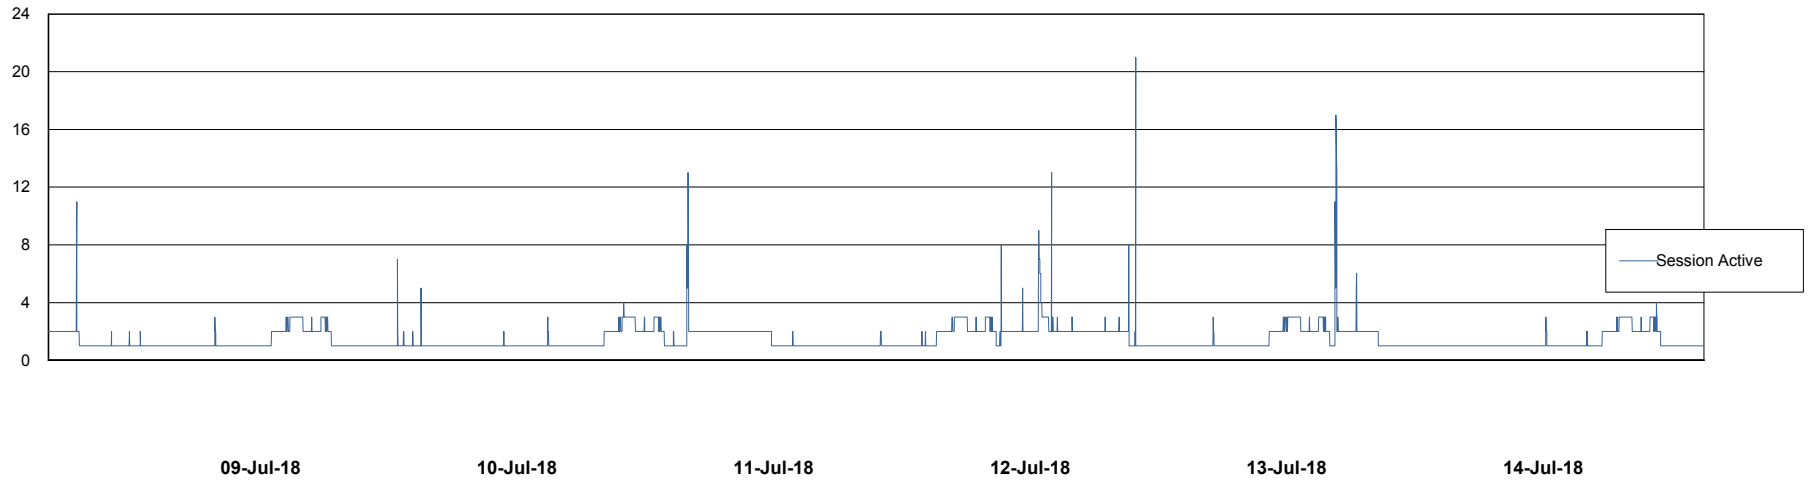

Database Performance LLGDBBI_Production