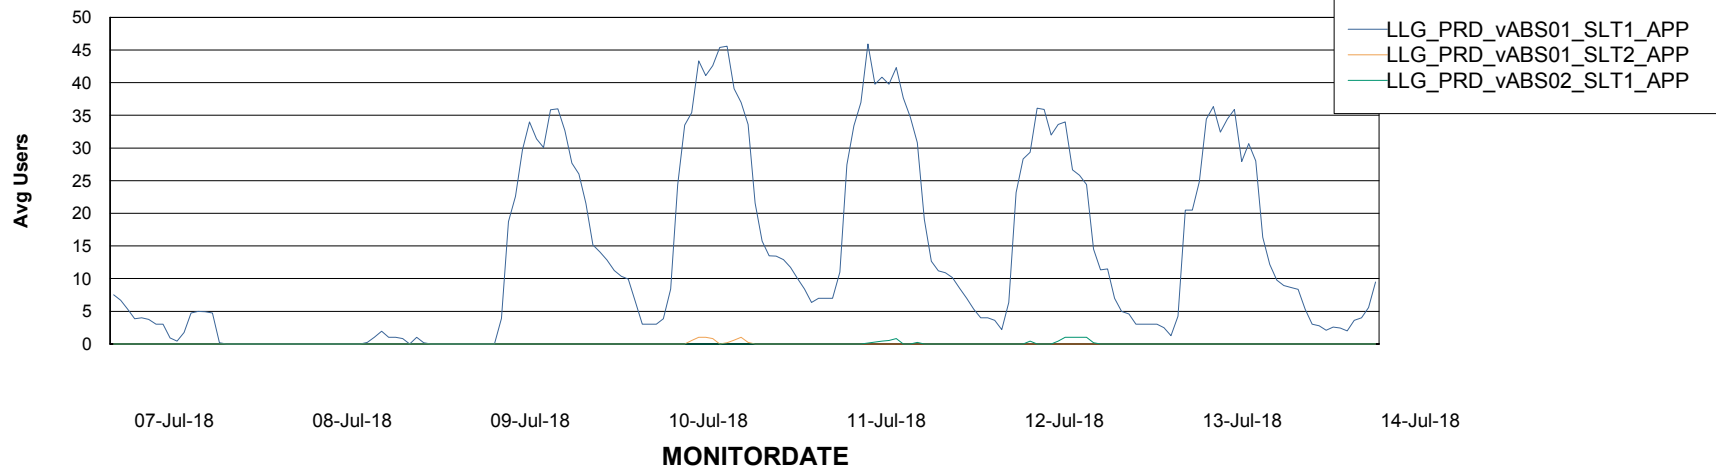

Weekly SLA Customer Report

Customer LLG_Production
Database ID 53

ABSSolute Application Server Services

Avg memory used per ABS Server Service

Avg users per day per ABS server

Weekly SLA Customer Report

Customer LLG_Production
Database ID 53