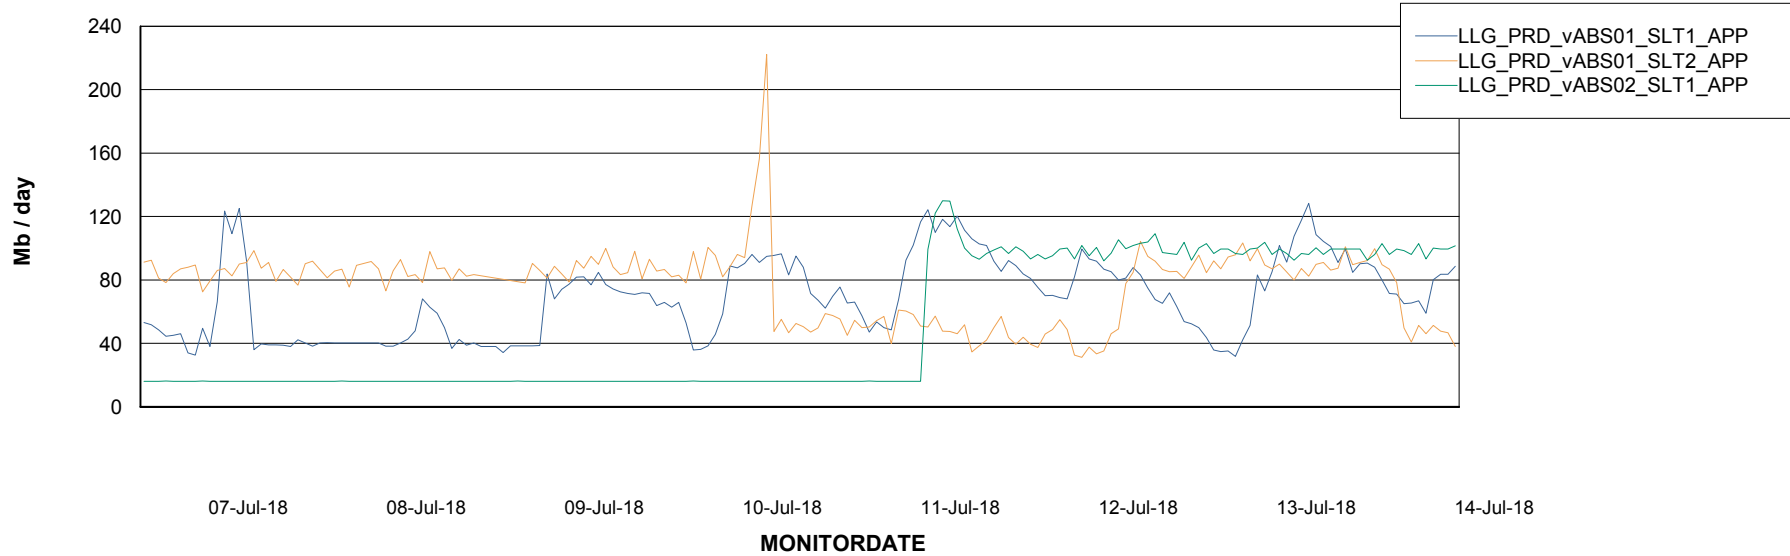

ABSSolute Application Server Services

Avg memory used per ABS Server Service