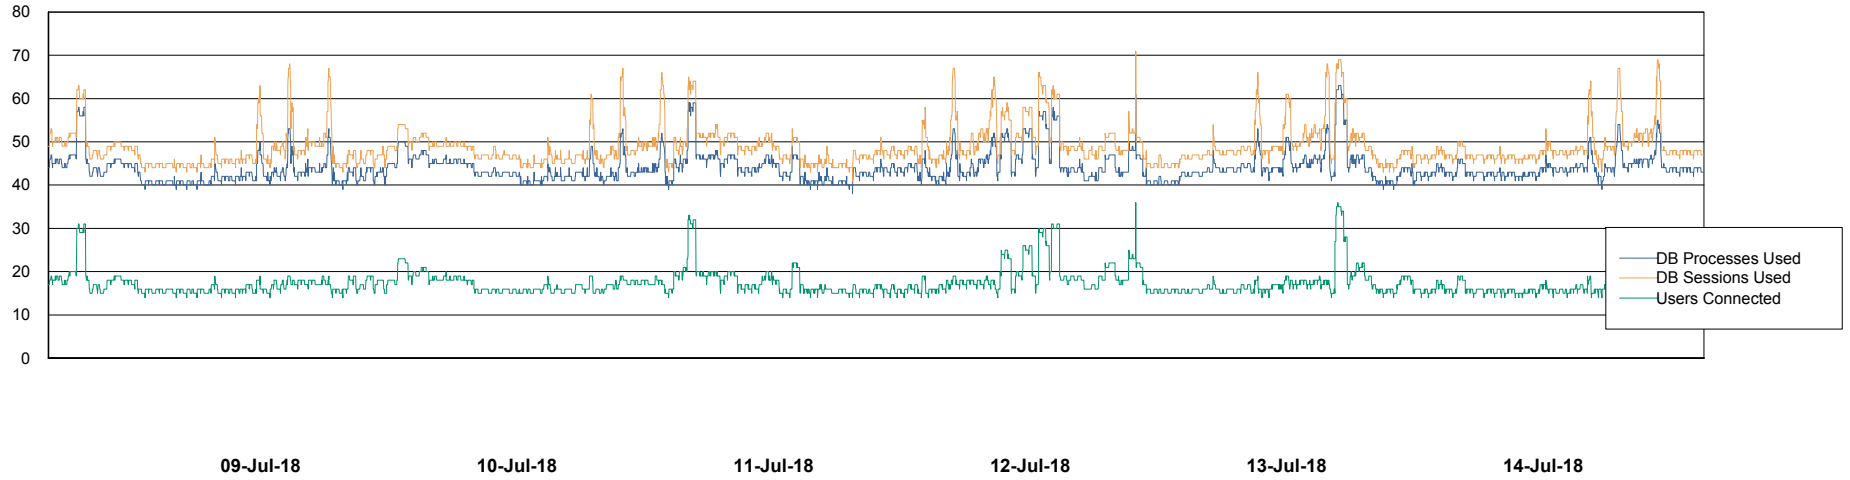

Database Performance LLGDBBI_Production