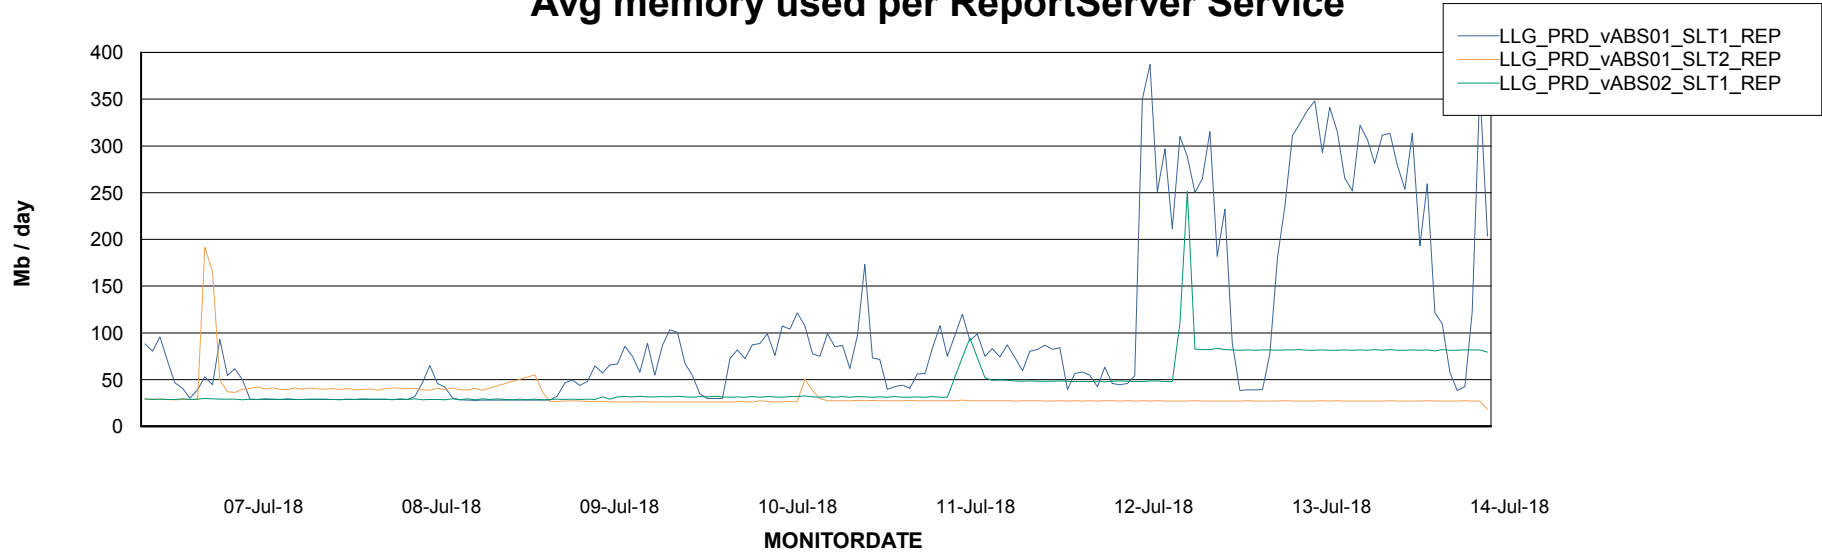

ABSSolute Application ReportServer Services

Avg memory used per ReportServer Service