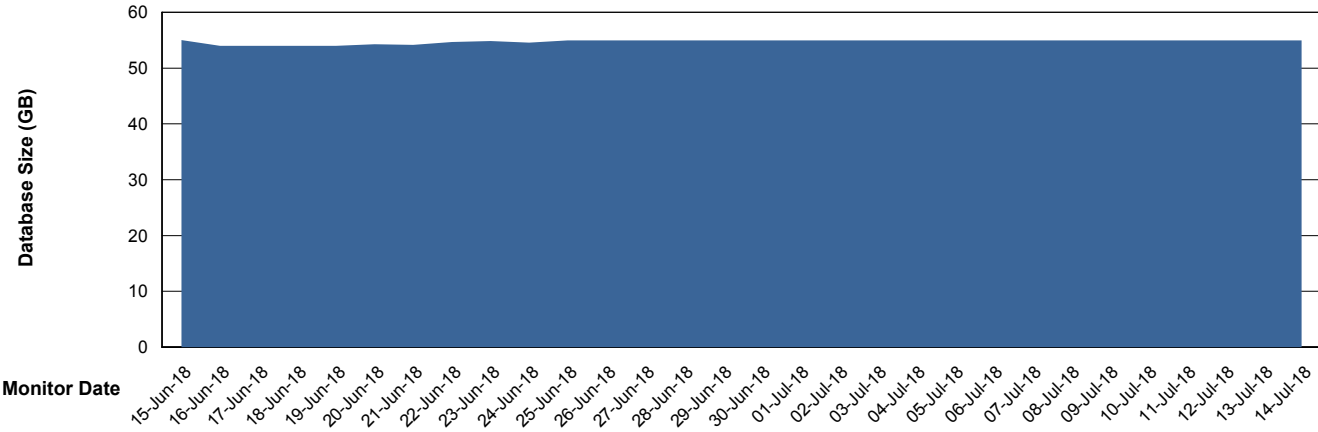

Weekly SLA Customer Report

Customer KLA_Production
Database ID 65

Database Performance KLADB_Production

Weekly SLA Customer Report

Customer KLA_Production
Database ID 65

Database Performance KLADB_Standby

Weekly SLA Customer Report

Customer KLA_Production
 Database ID 65

DATABASE SIZE KLADB_Production

Database growth over last month

Database Tablespace KLADB_Production

Date	Tablespace Name	Filesize (Gb)	Usedsize (Gb)	Percentage free
14-Jul-18	ABSDATA	35	26	26
	INDX	35	26	26
13-Jul-18	ABSDATA	35	26	26
	INDX	35	26	26
12-Jul-18	ABSDATA	35	26	26
	INDX	35	26	26
11-Jul-18	ABSDATA	35	26	26
	INDX	35	26	26
10-Jul-18	ABSDATA	35	26	26
	INDX	35	26	26
09-Jul-18	ABSDATA	35	26	26
	INDX	35	26	26
08-Jul-18	ABSDATA	35	26	26
	INDX	35	26	26