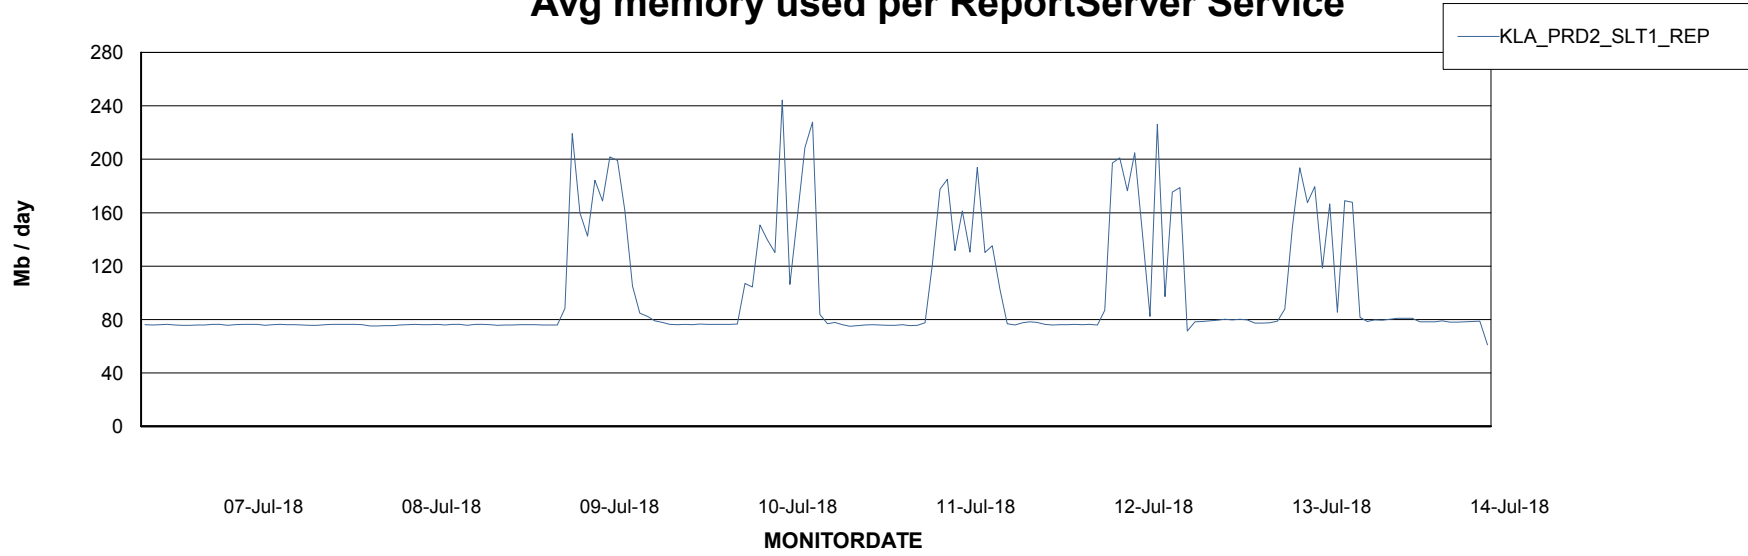

ABSSolute Application ReportServer Services

Avg memory used per ReportServer Service