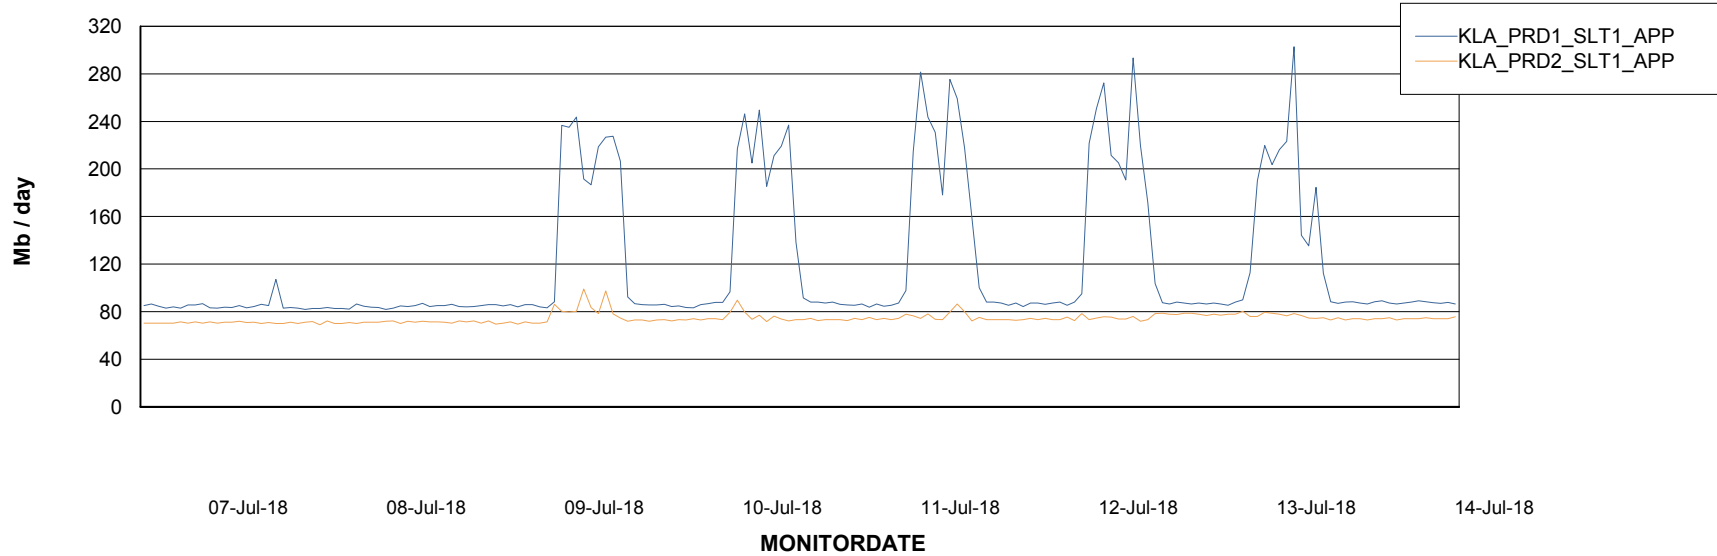

ABSolute Application Server Services

Avg memory used per ABS Server Service