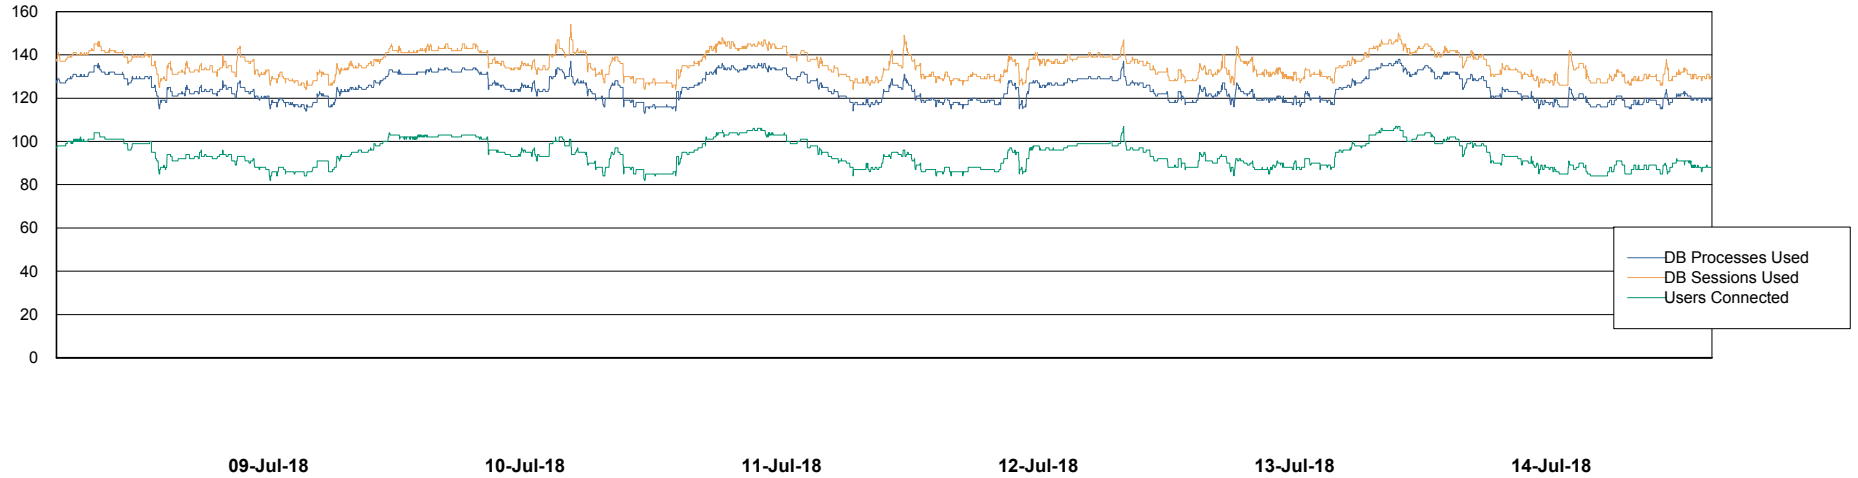

Database Performance FISDB_Production