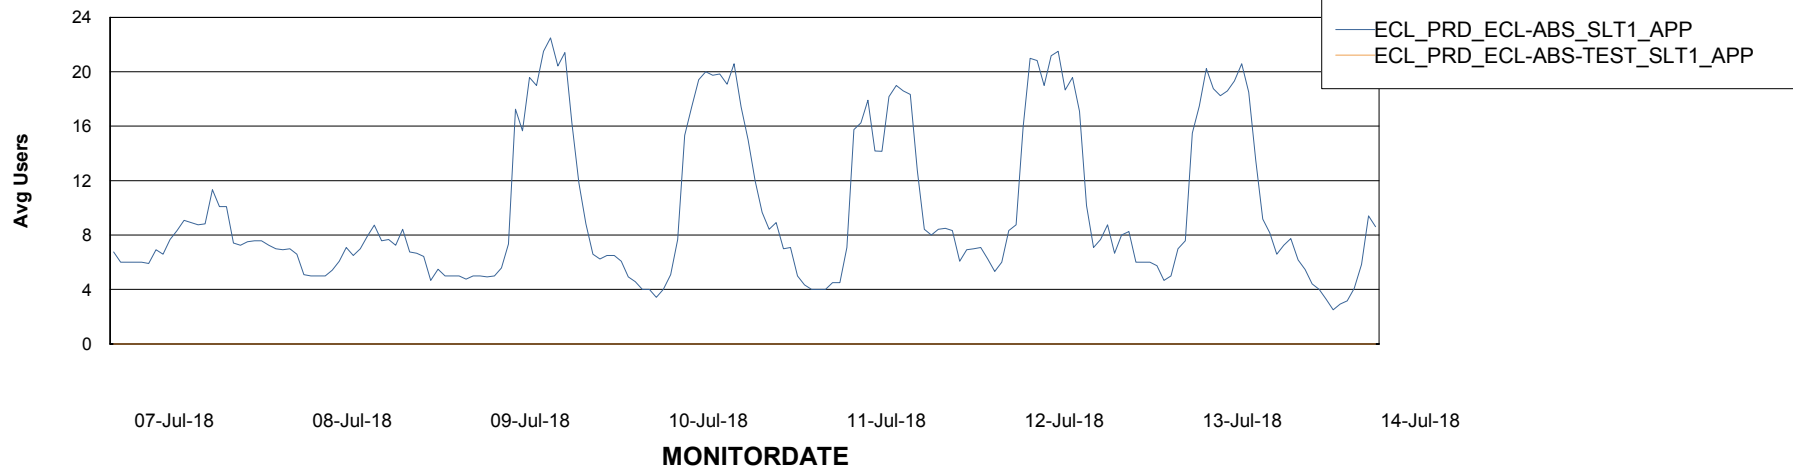

Avg users per day per ABS server