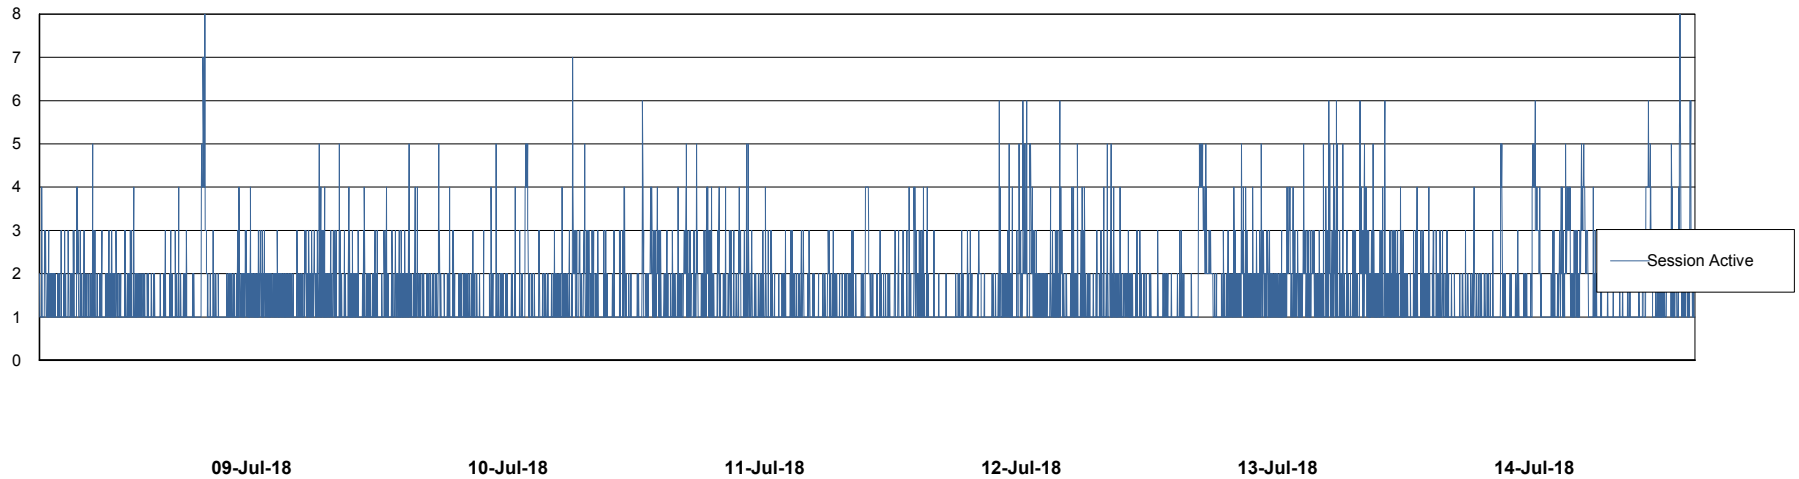

Database Performance ECLDB_Production