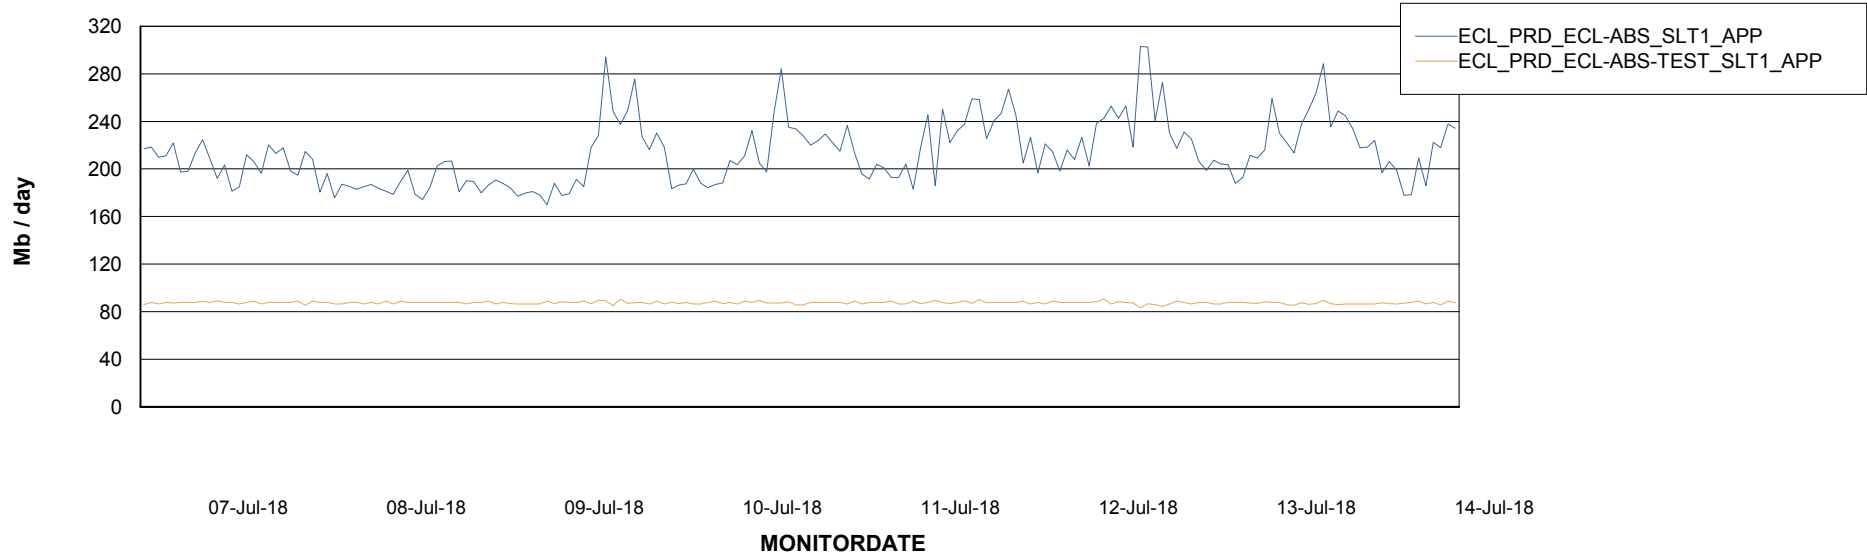

ABSSolute Application Server Services

Avg memory used per ABS Server Service