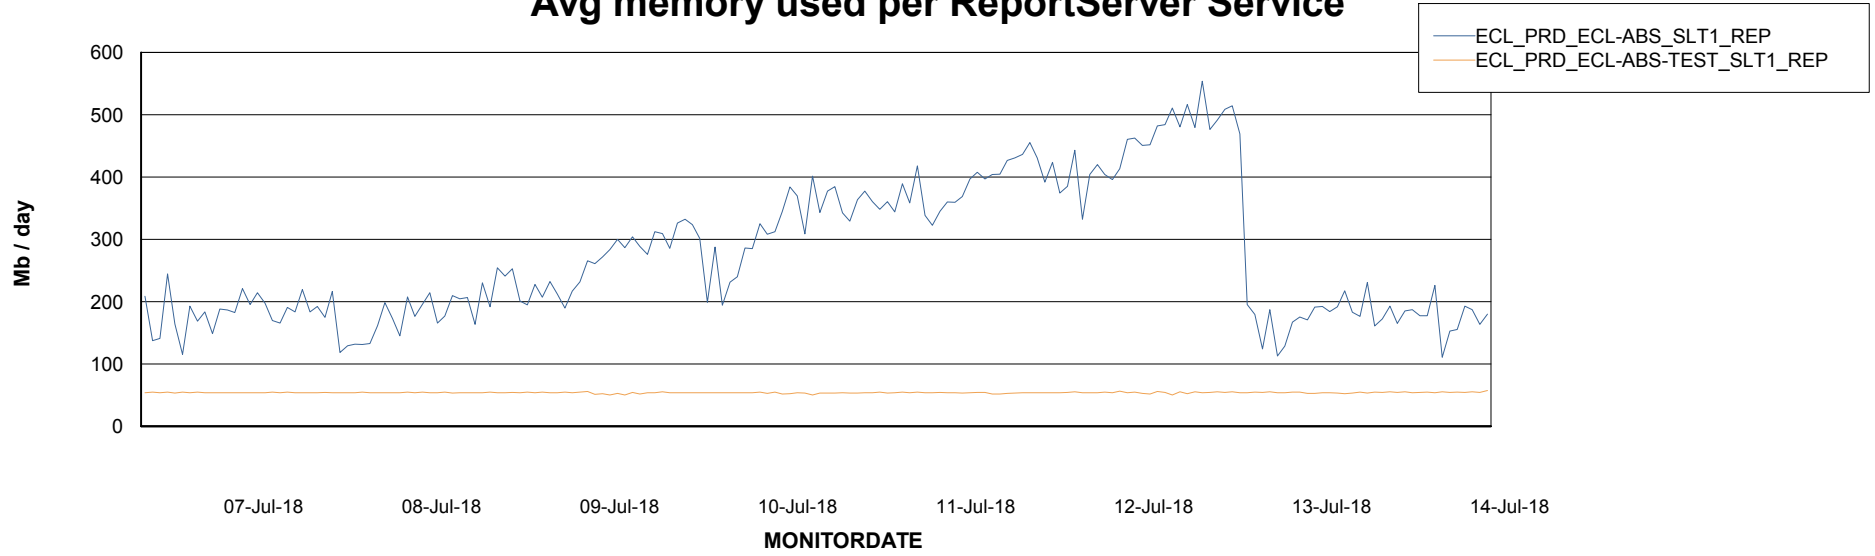

ABSSolute Application ReportServer Services

Avg memory used per ReportServer Service