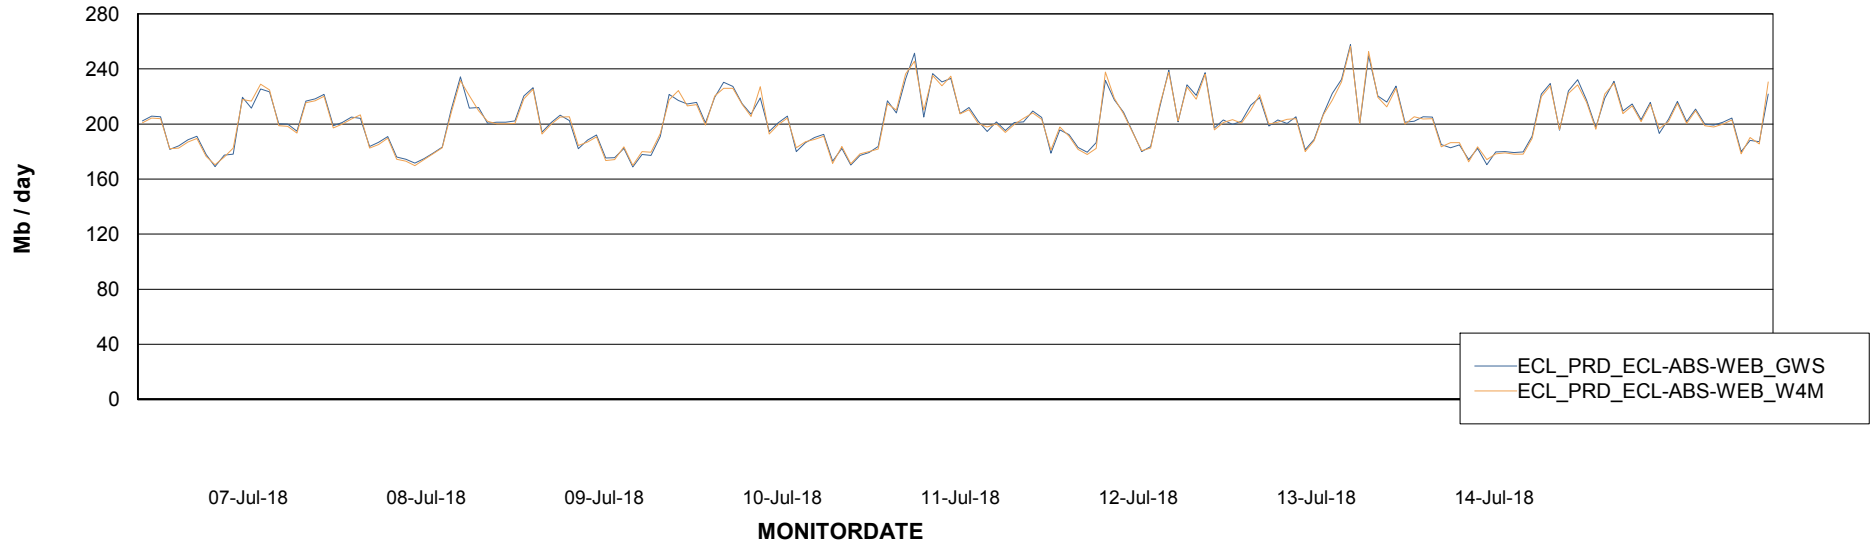

ABSSolute Web Component Services

Avg memory used per ABS Web component