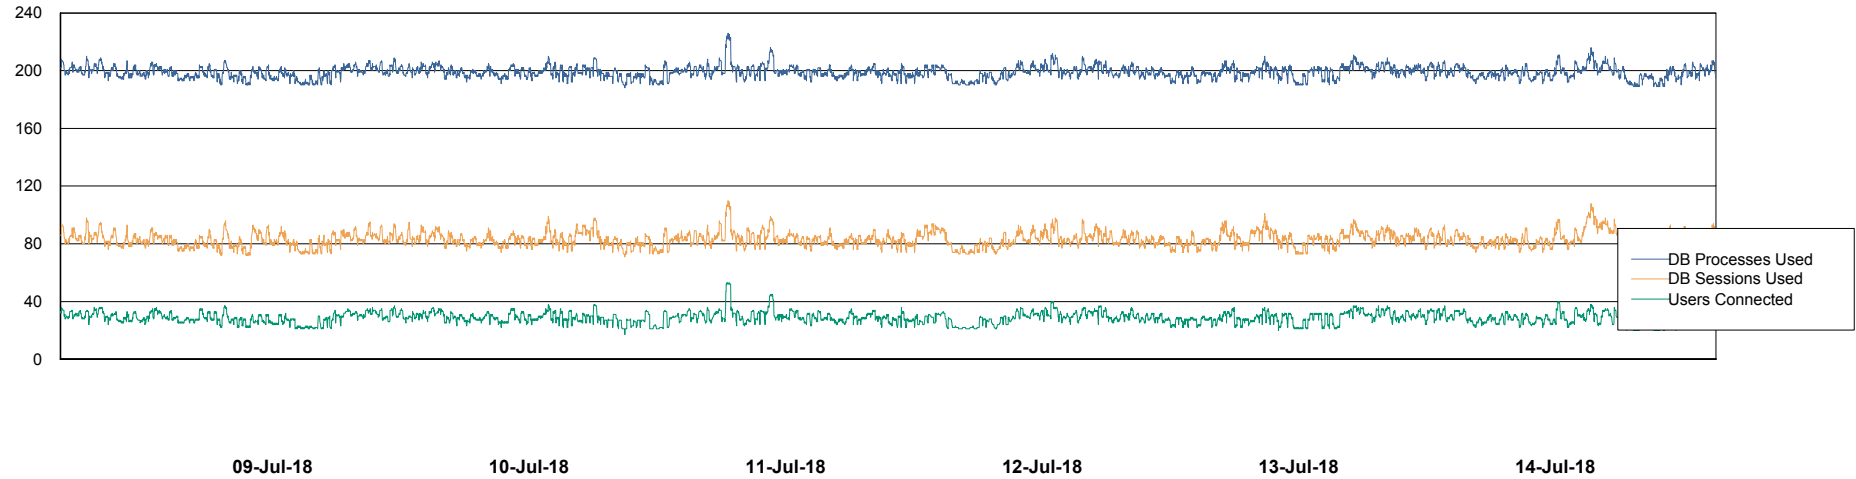

Database Performance ECLDB_Production