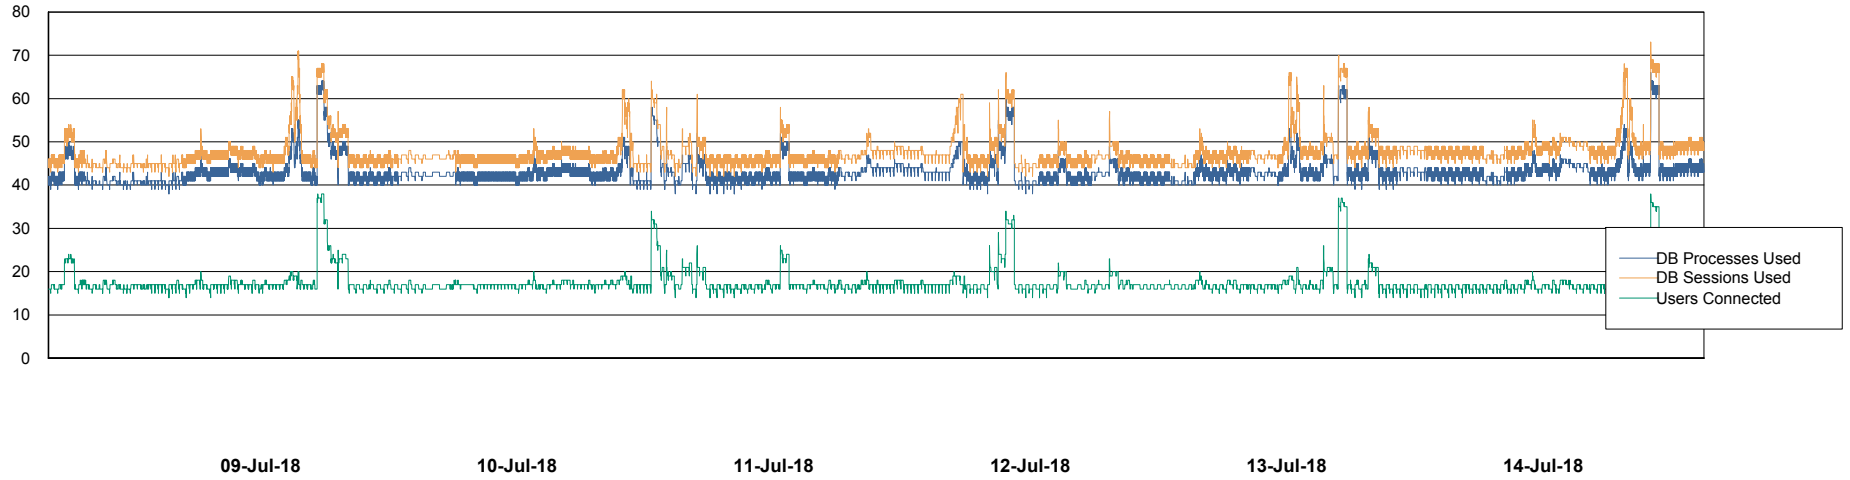

Database Performance DFDDDBI_Production