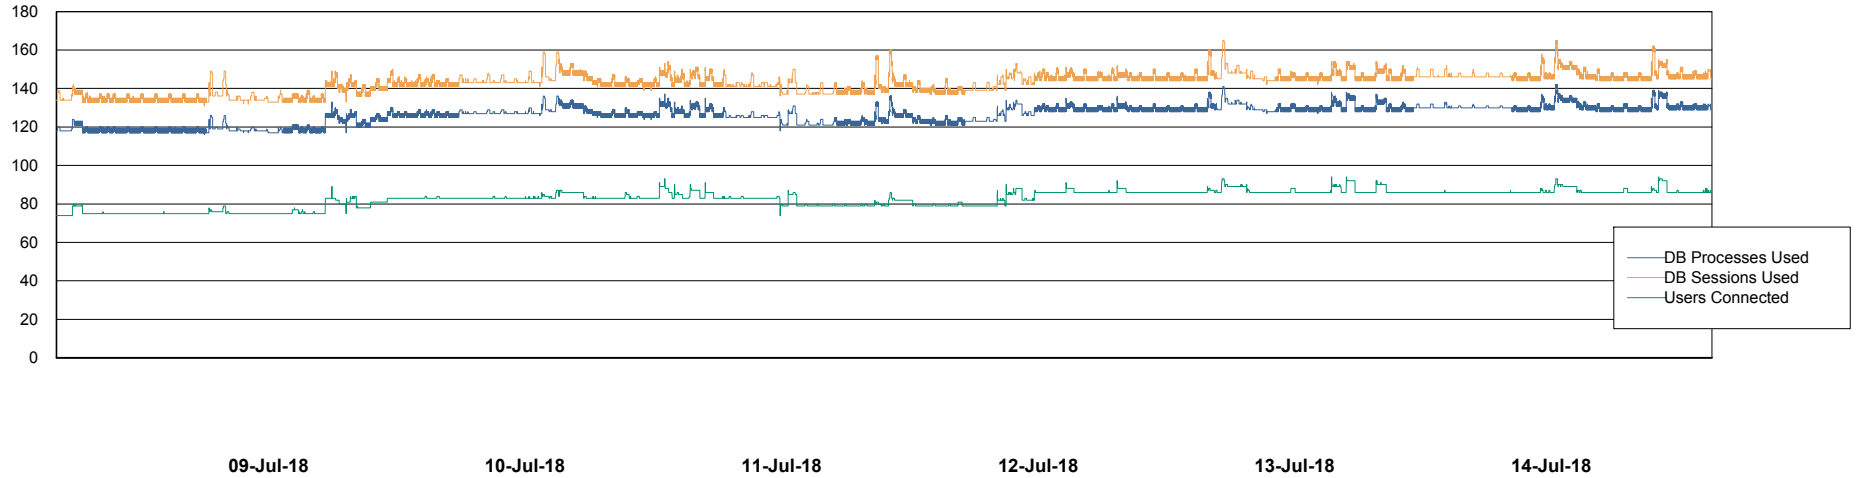

Harddisk Usage DFD_PRD_ORACLE2

	Free disk space on c: (%)	Total disk space on c: (Gb)	Free disk space on d: (%)	Total disk space on d: (Gb)	Free disk space on e: (%)	Total disk space on e: (Gb)	Free disk space on f: (%)	Total disk space on f: (Gb)
14-Jul-18	55	78	71	479	46	800	63	800
13-Jul-18	55	78	71	479	46	800	63	800
12-Jul-18	55	78	71	479	46	800	63	800
11-Jul-18	57	78	71	479	46	800	63	800
10-Jul-18	57	78	71	479	46	800	63	800
09-Jul-18	57	78	71	479	46	800	63	800
08-Jul-18	57	78	71	479	47	800	63	800

Weekly SLA Customer Report

Customer DFD Production
Database ID 39

Database Performance DFDDDB_Production

Weekly SLA Customer Report

Customer DFD Production
Database ID 39

Database Performance DFDDDB_Standby