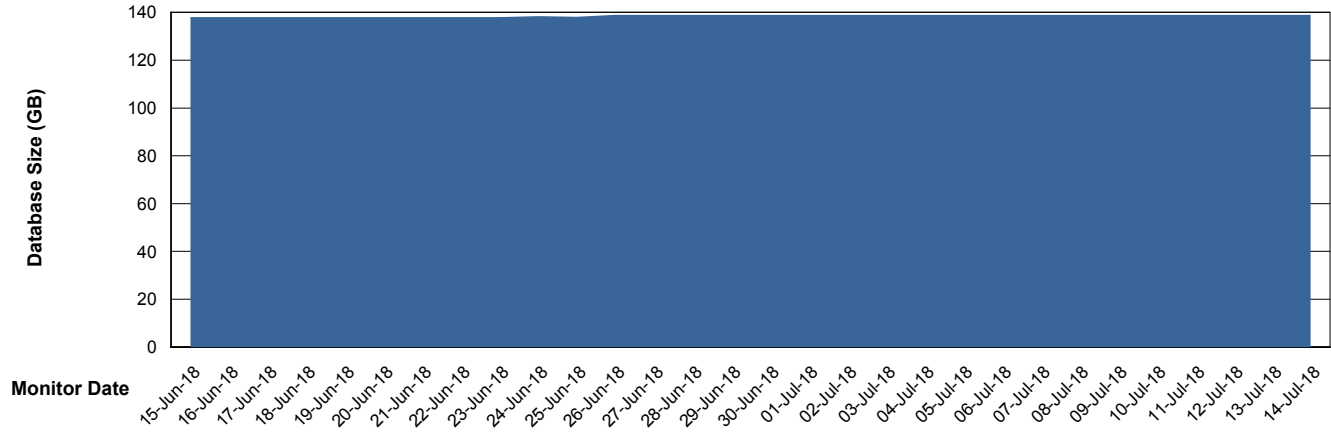

Weekly SLA Customer Report

Customer DFD Production
Database ID 39

Database Performance DFDDDB_Production

Weekly SLA Customer Report

Customer DFD Production
Database ID 39

Database Performance DFDDDB_Standby

Weekly SLA Customer Report

Customer DFD Production
Database ID 39

Database Performance DFDDDBI_Production

Weekly SLA Customer Report

Customer DFD Production
Database ID 39

DATABASE SIZE DFDDDB_Production

Database growth over last month