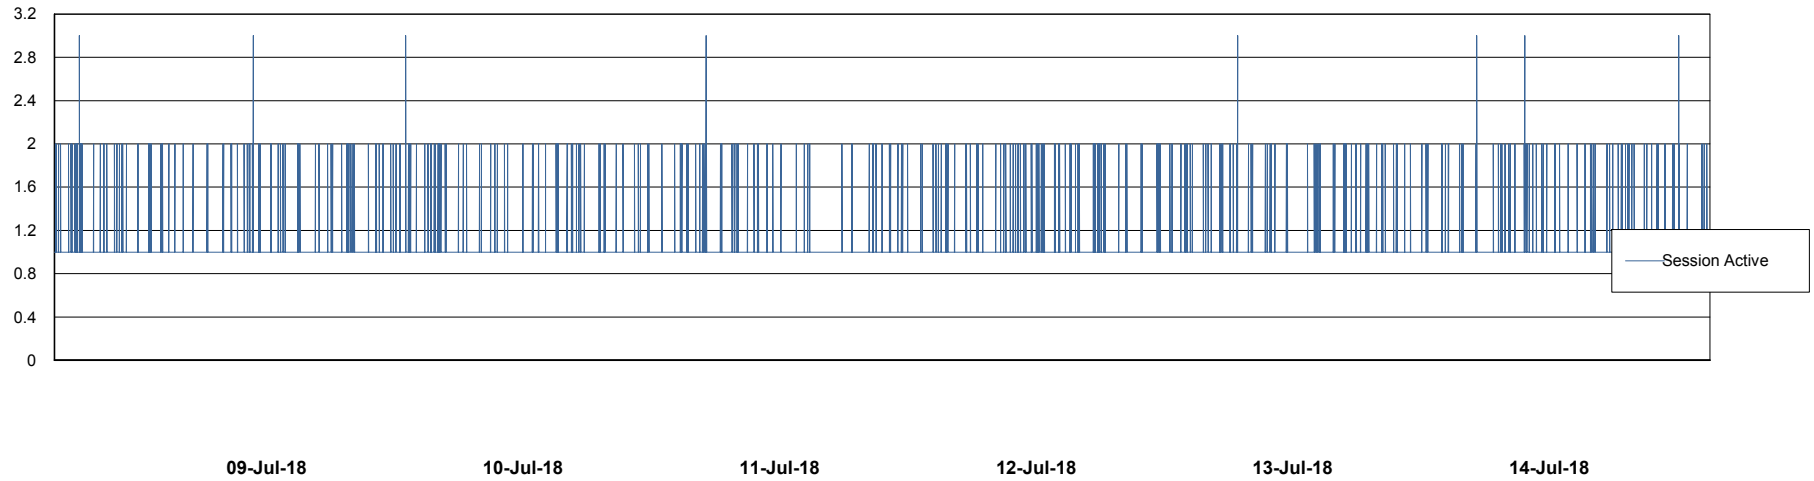

Weekly SLA Customer Report

Customer DFD Production
Database ID 39

Database Performance DFDDDB_Production

Weekly SLA Customer Report

Customer DFD Production
Database ID 39

Database Performance DFDDDB_Standby