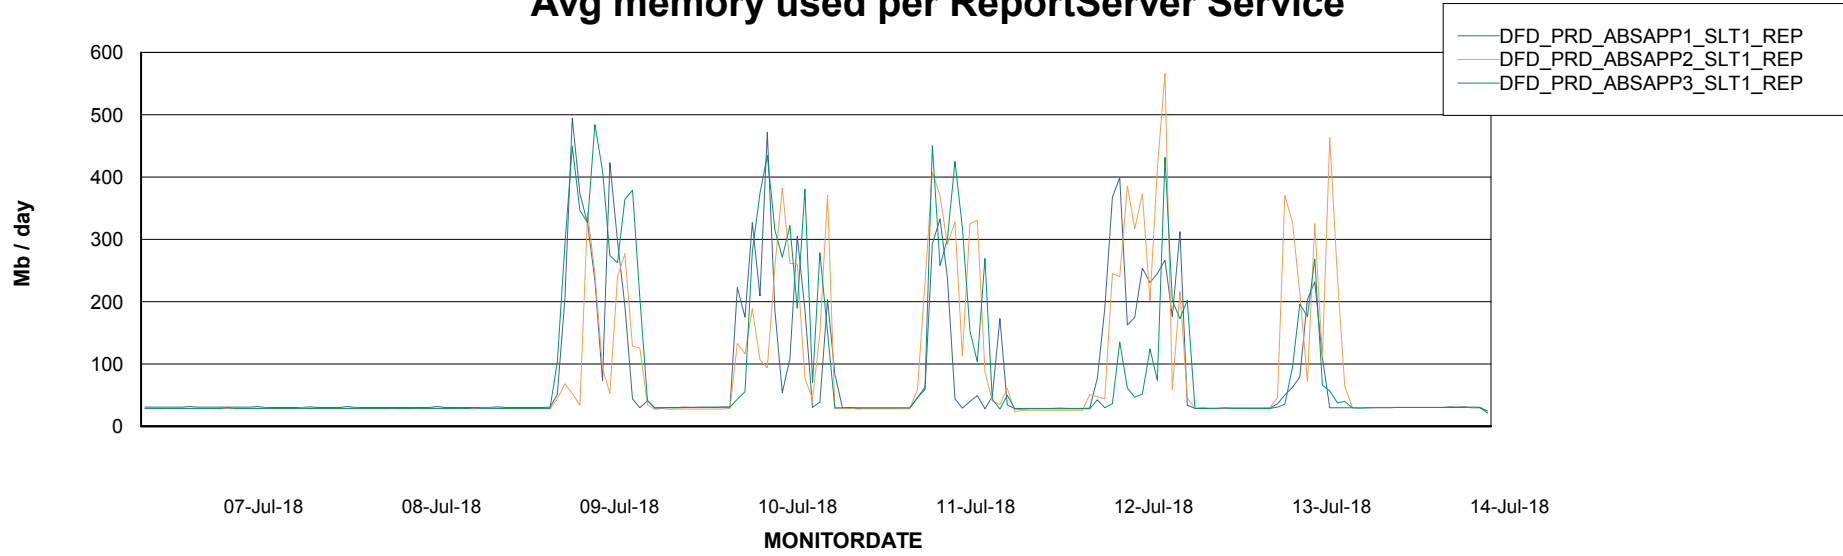

Avg users per day per ABS server

Weekly SLA Customer Report

Customer DFD Production
Database ID 39

ABSSolute Application ReportServer Services

Avg memory used per ReportServer Service

Disaster per ABS component