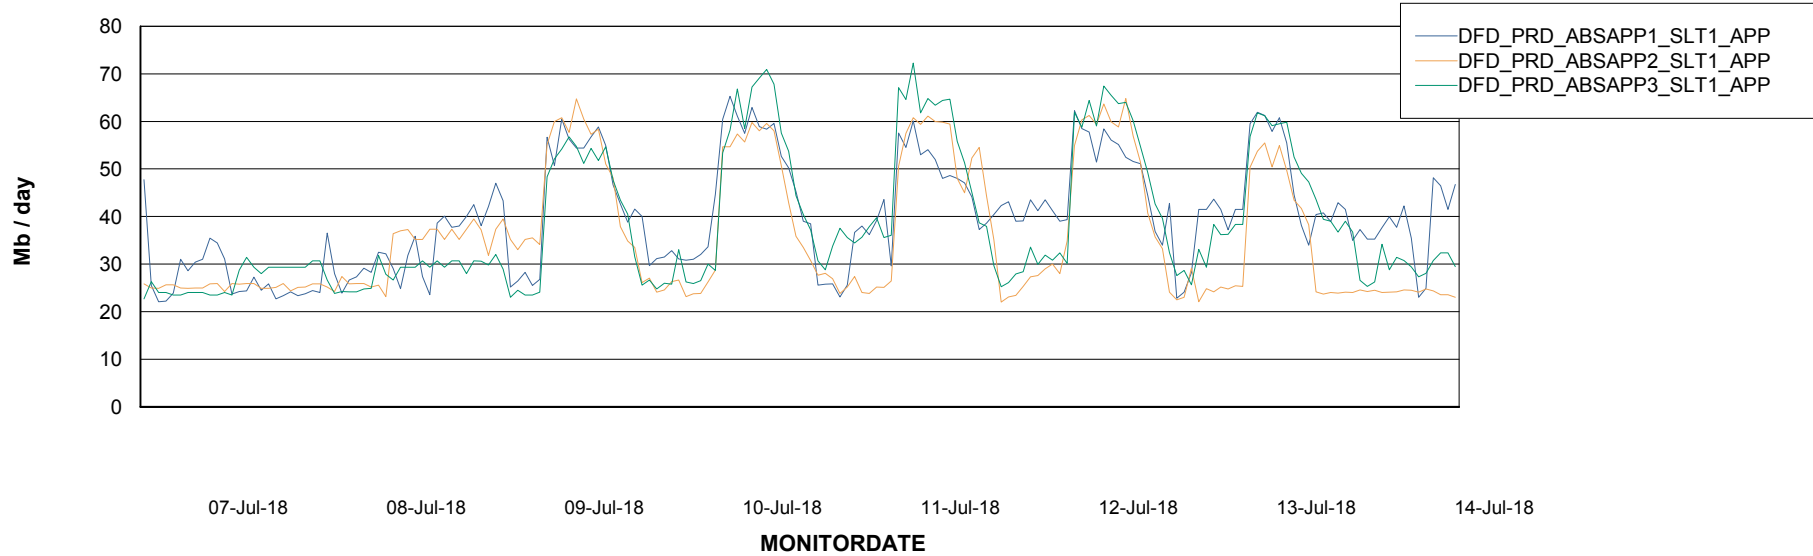

Standby Database Health DFD Production

Recovery lag for last 7 days

Weekly SLA Customer Report

Customer DFD Production
Database ID 39

ABSSolute Application Server Services

Avg memory used per ABS Server Service