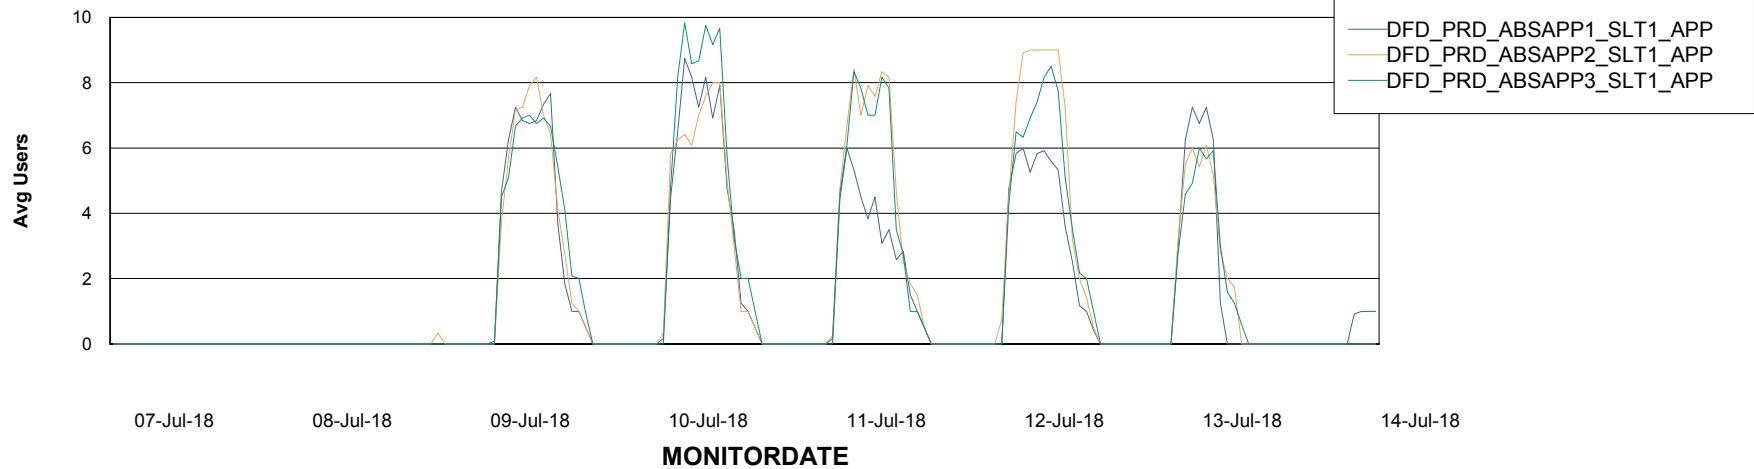

Avg users per day per ABS server