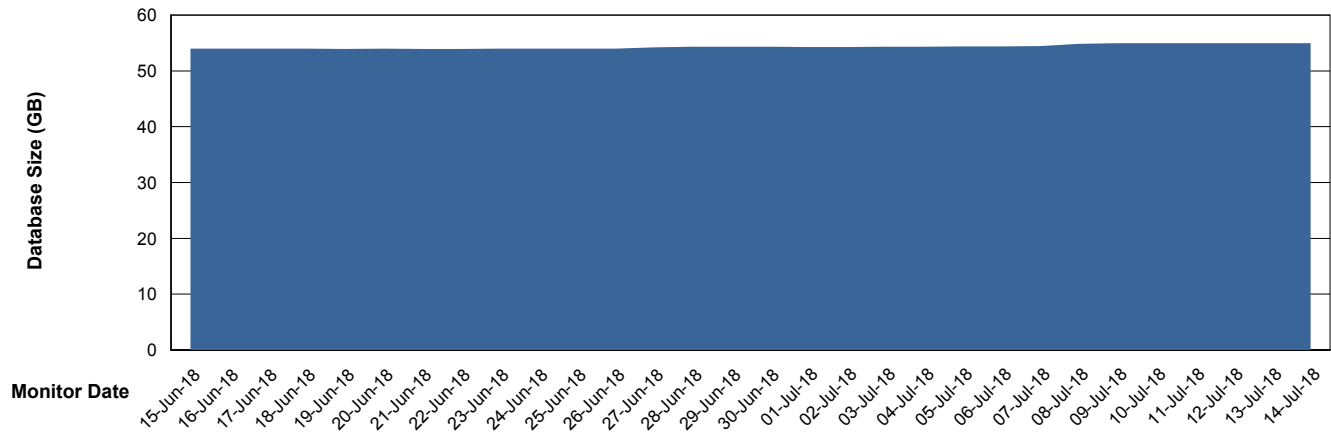

DATABASE SIZE DFDDDBI_Production

Database growth over last month