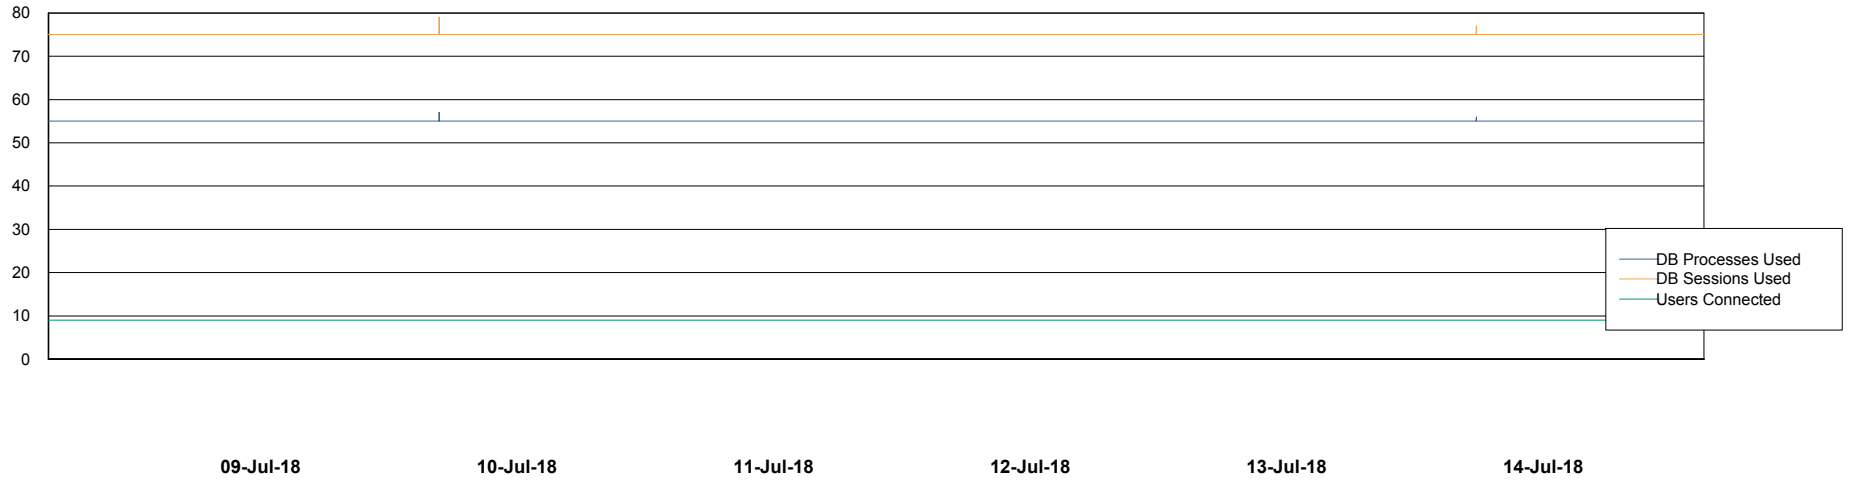

Weekly SLA Customer Report

Customer DFD Production
Database ID 39

Database Performance DFDDDB_Production

Weekly SLA Customer Report

Customer DFD Production
Database ID 39

Database Performance DFDDDB_Standby