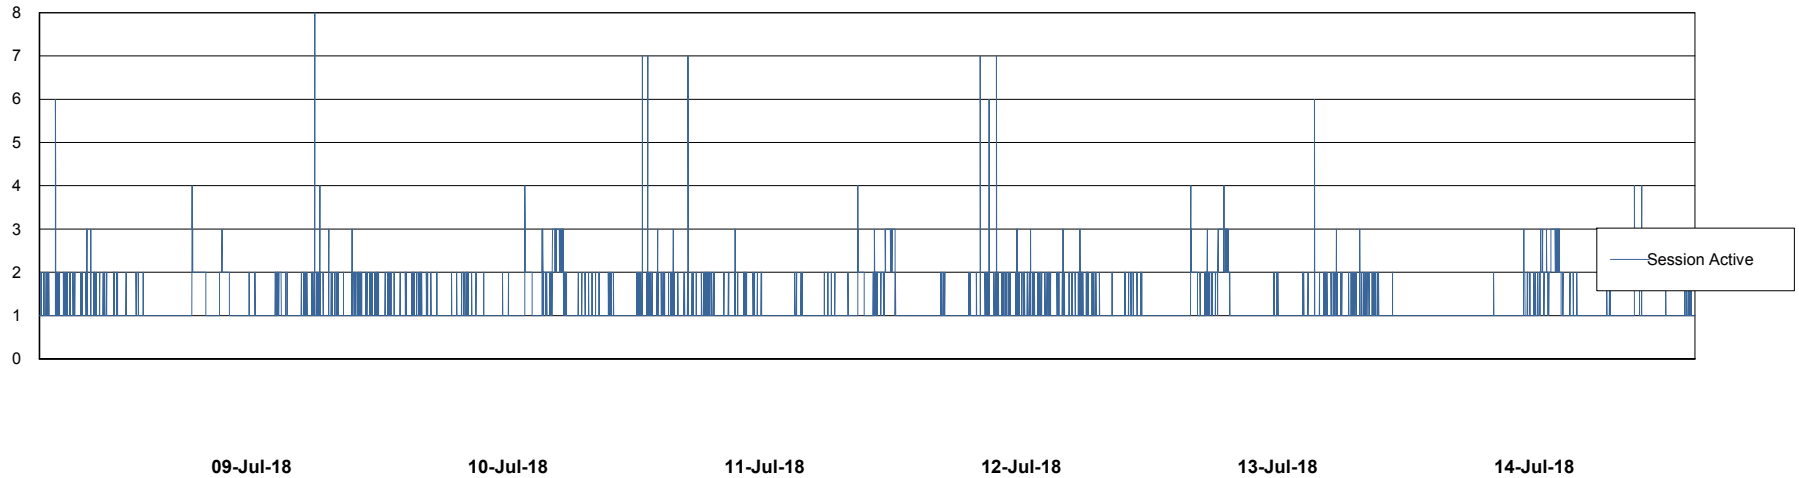

Database Performance DFDDDB_Production