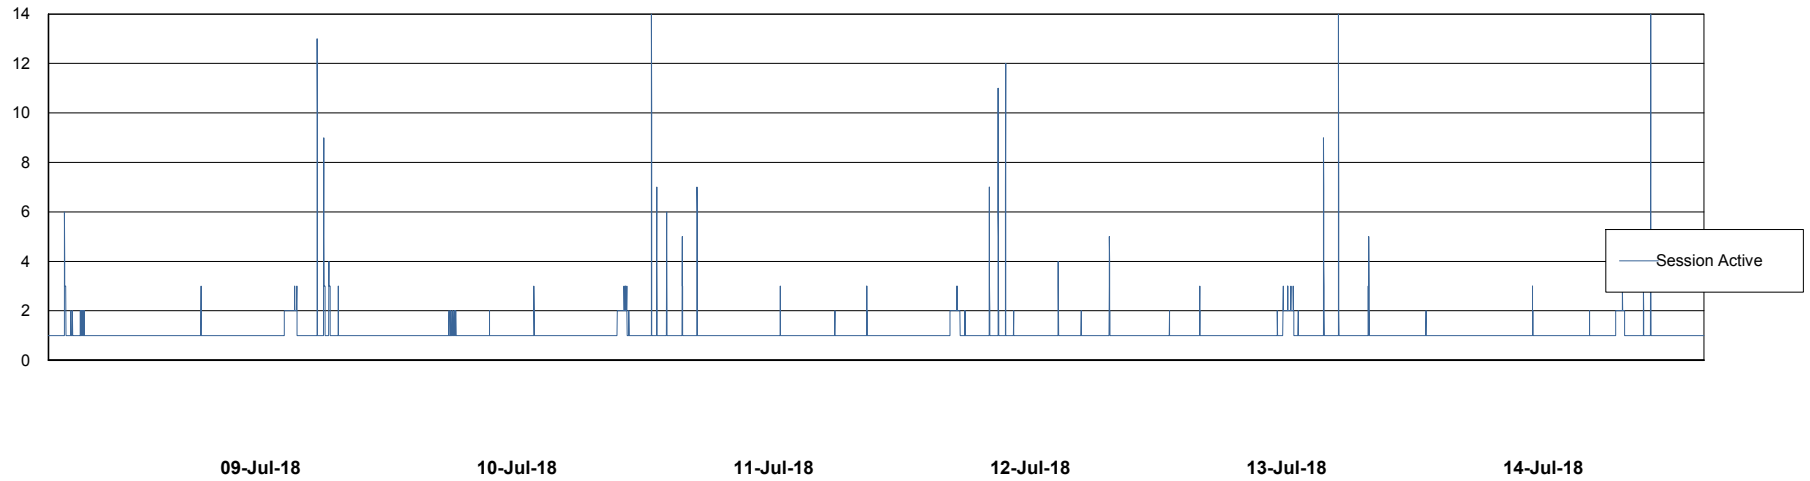

Weekly SLA Customer Report

Customer DFD Production
Database ID 39

Database Performance DFDDDB_Production

Weekly SLA Customer Report

Customer DFD Production
Database ID 39

Database Performance DFDDDB_Standby

Weekly SLA Customer Report

Customer DFD Production
Database ID 39

Database Performance DFDDDBI_Production

Weekly SLA Customer Report

Customer DFD Production
Database ID 39

DATABASE SIZE DFDDDB_Production

Database growth over last month