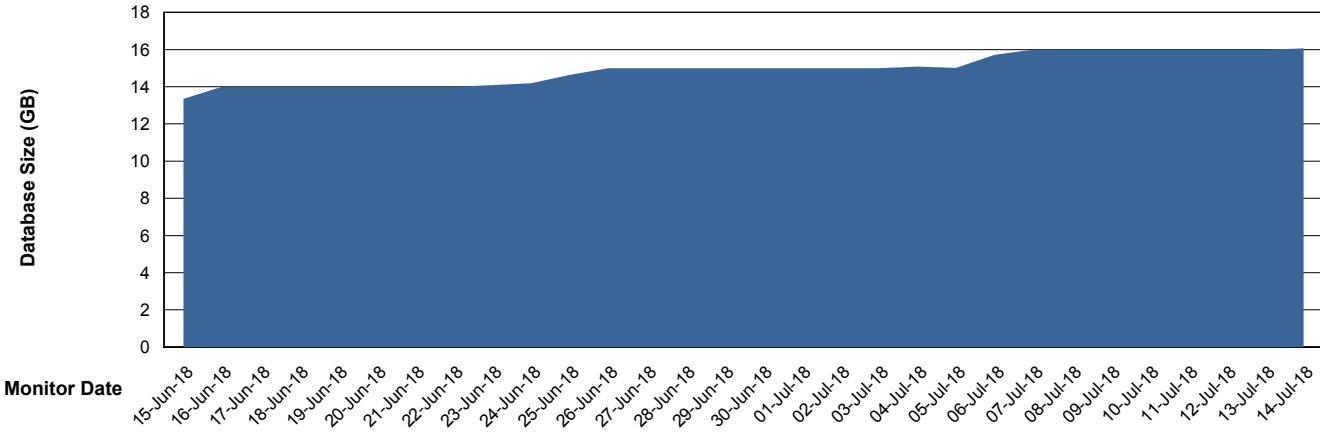

DATABASE SIZE CUS_ProdDB_Primary

Database growth over last month