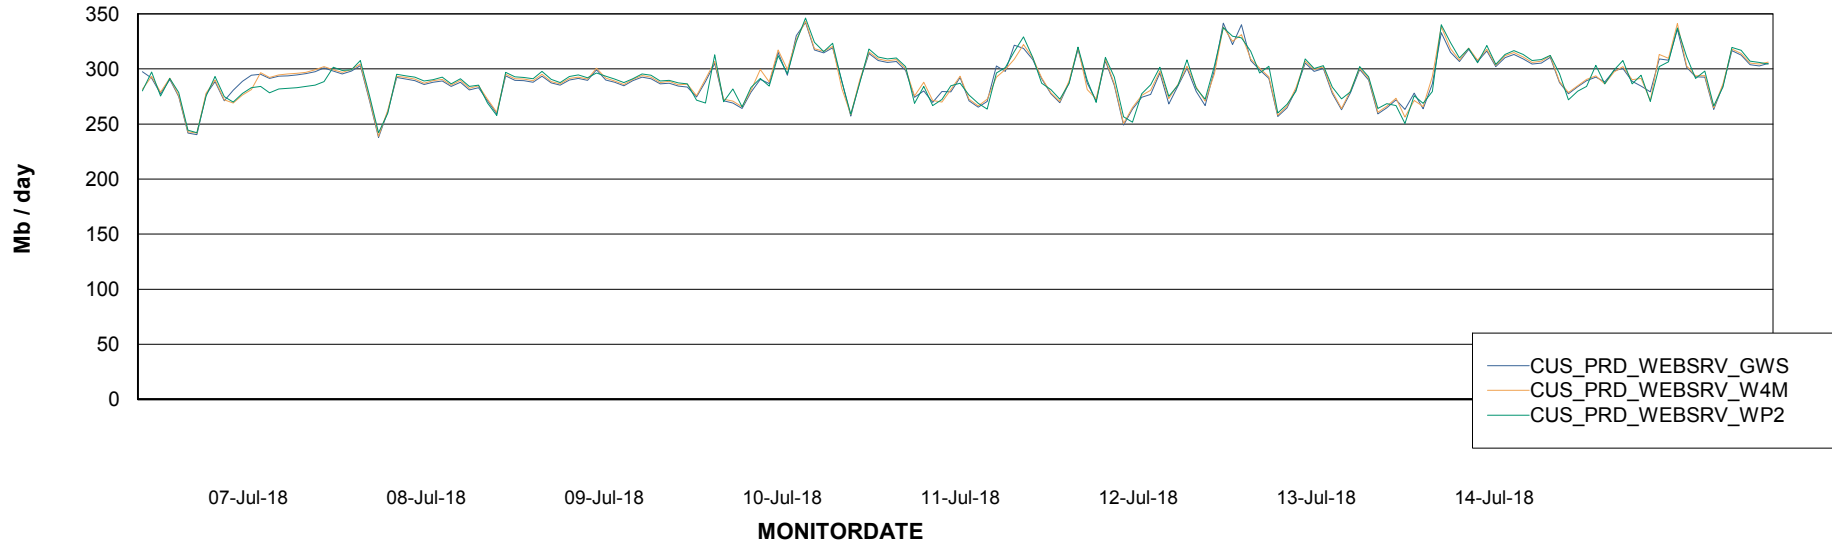

ABSSolute Web Component Services

Avg memory used per ABS Web component