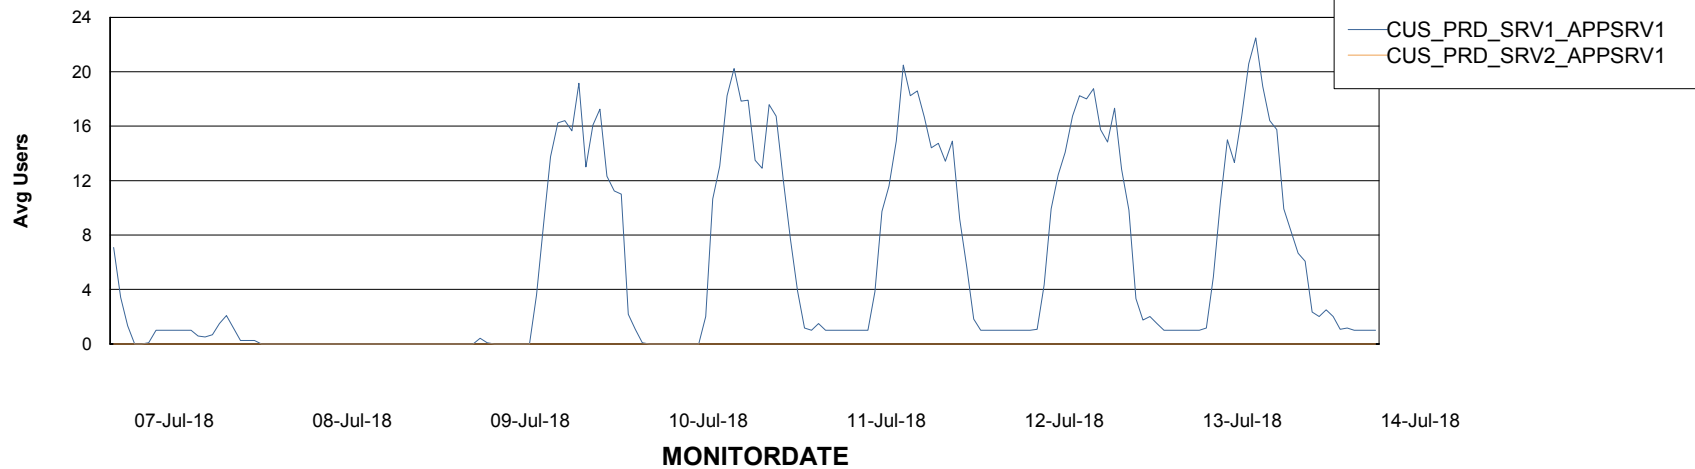

Avg users per day per ABS server