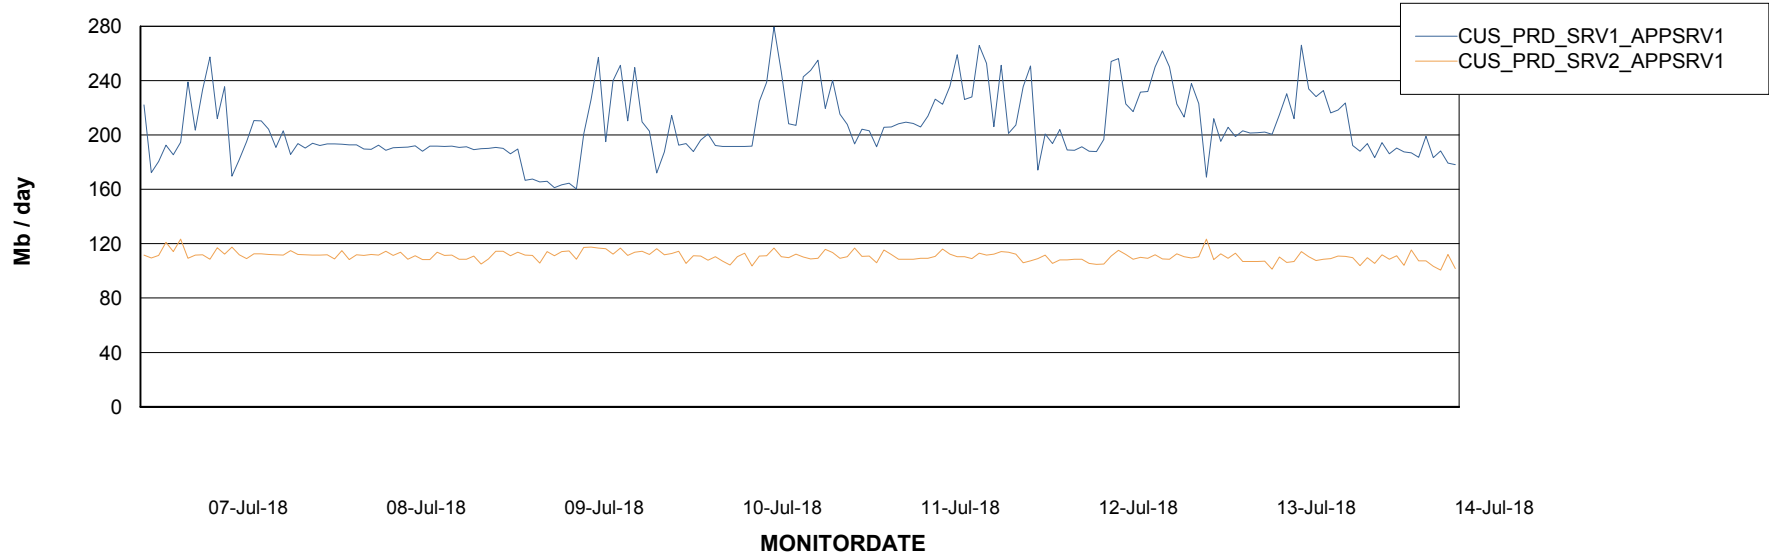

ABSSolute Application Server Services

Avg memory used per ABS Server Service