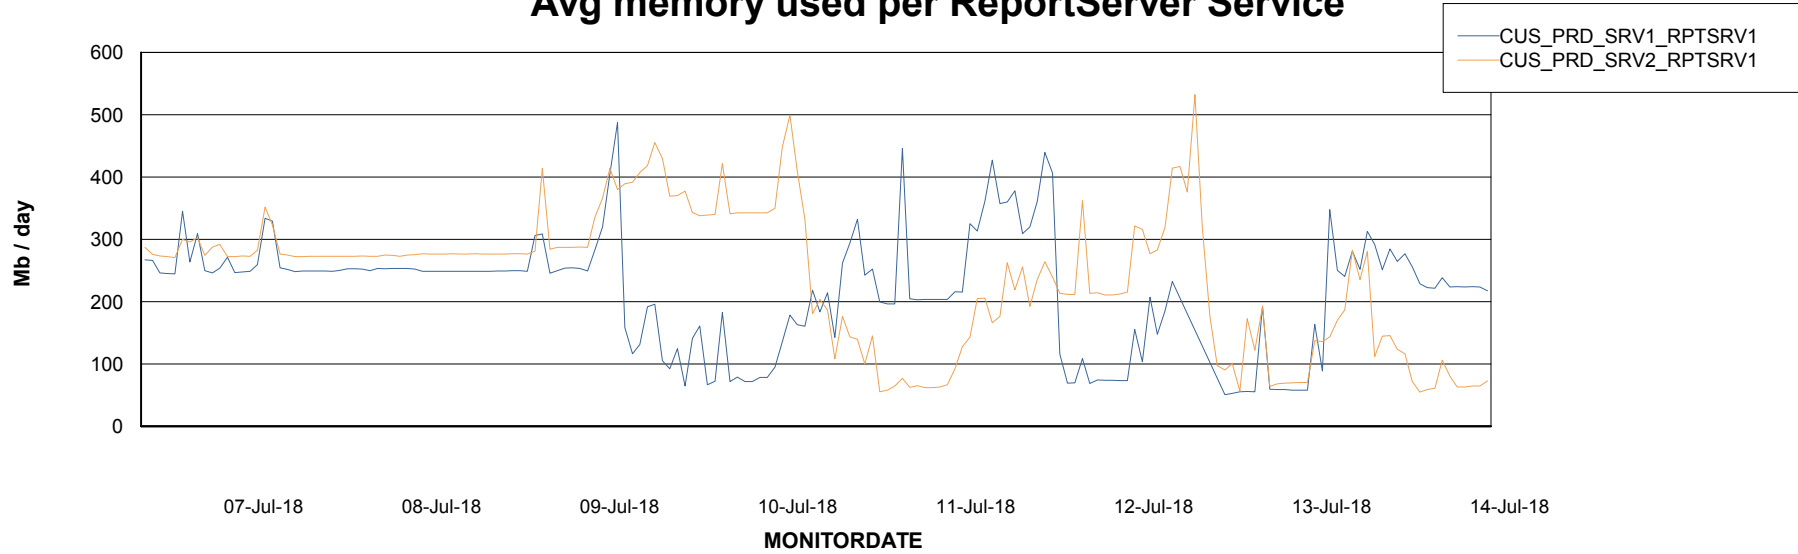

ABSolute Web Component Services

Avg memory used per ReportServer Service