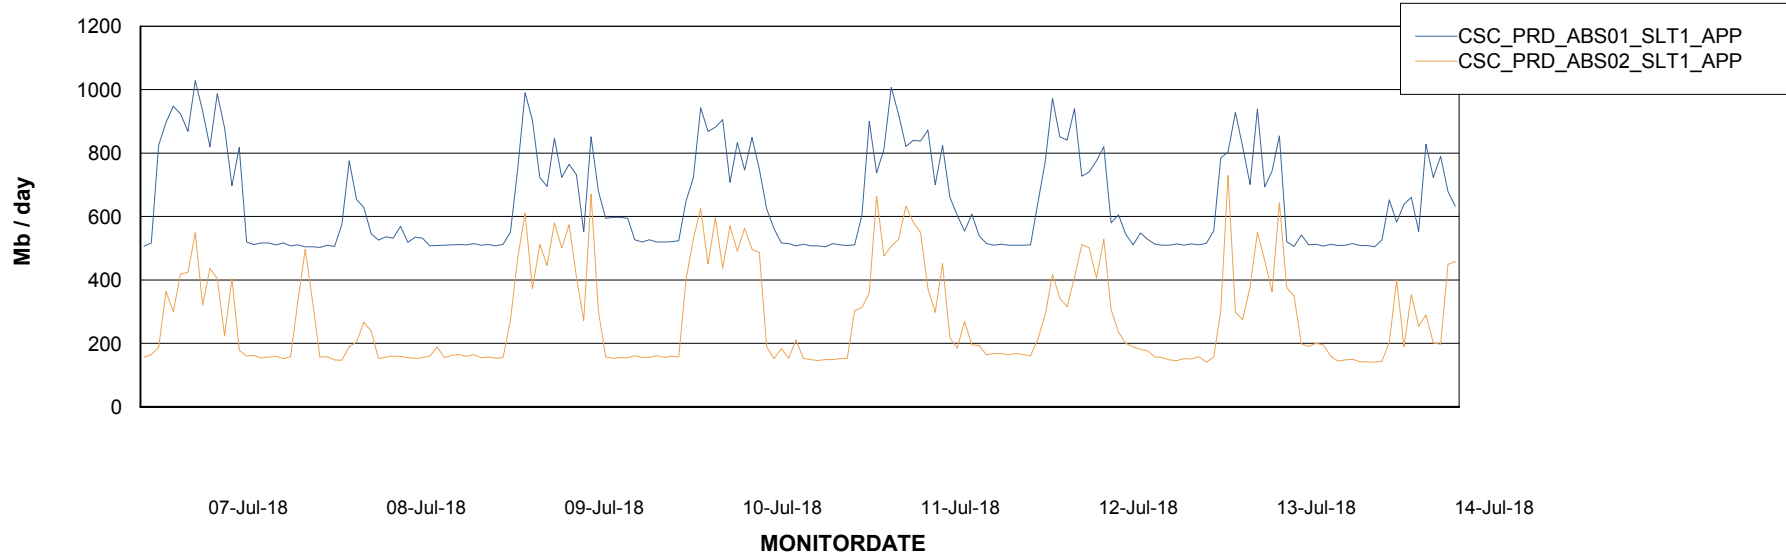

ABSSolute Application Server Services

Avg memory used per ABS Server Service