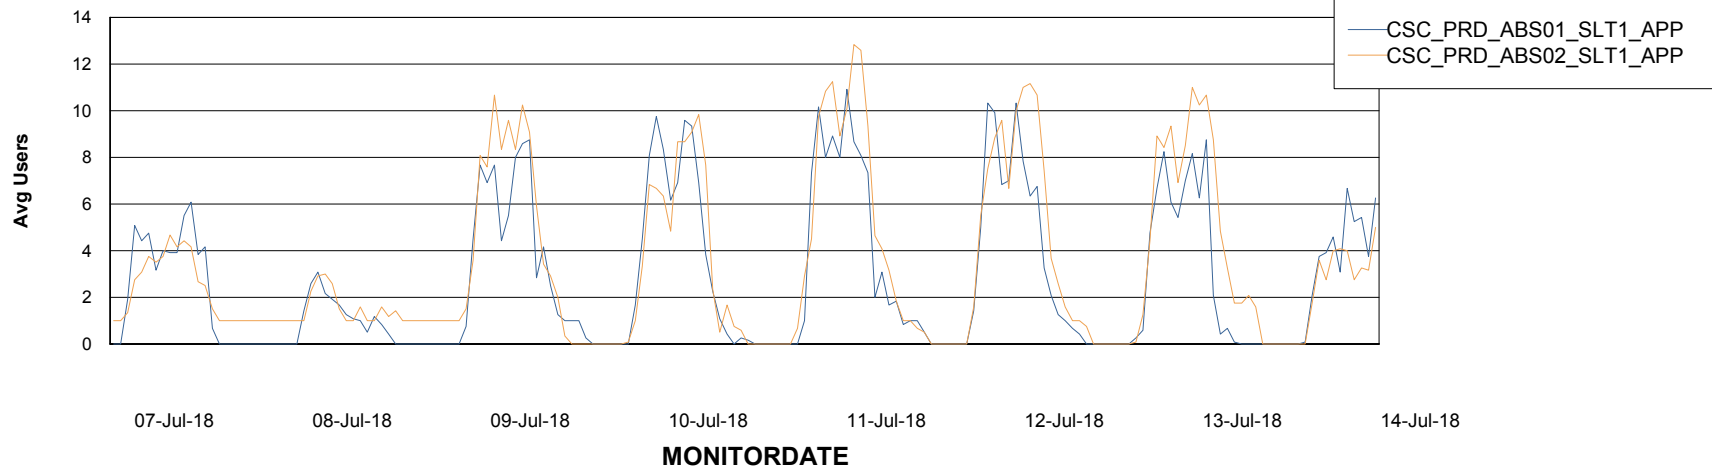

Avg users per day per ABS server