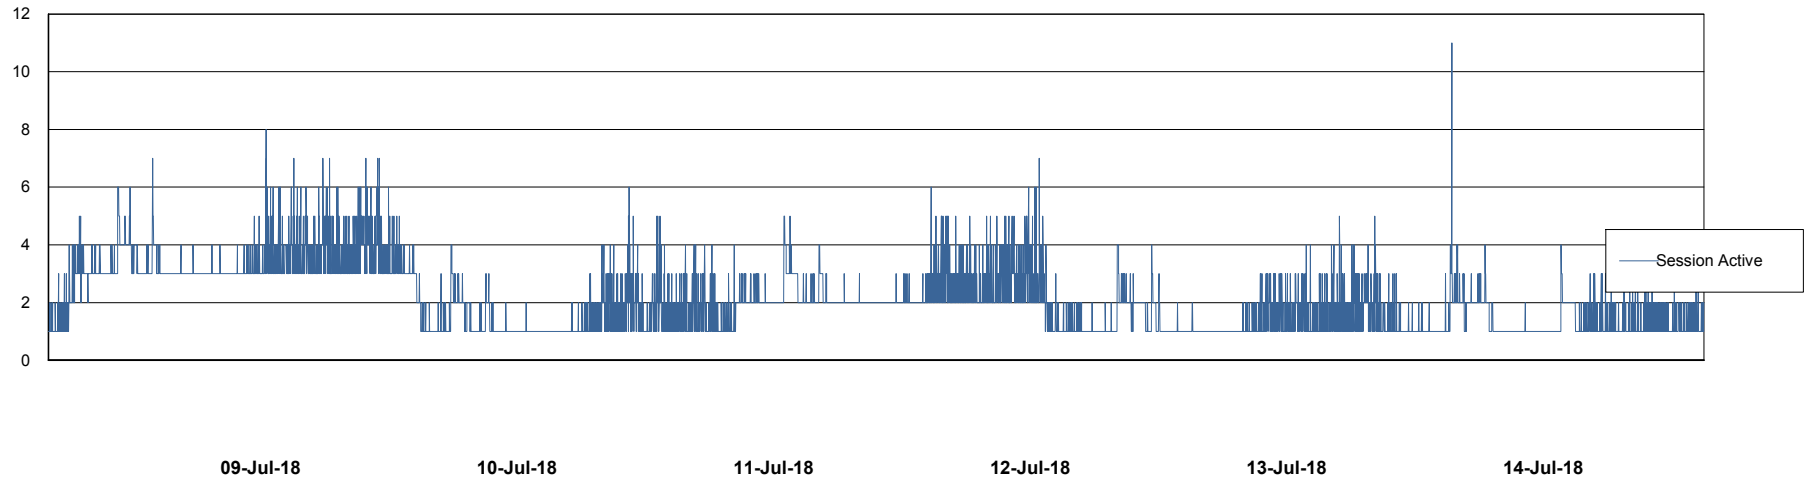

Database Performance CSCDB_Primary