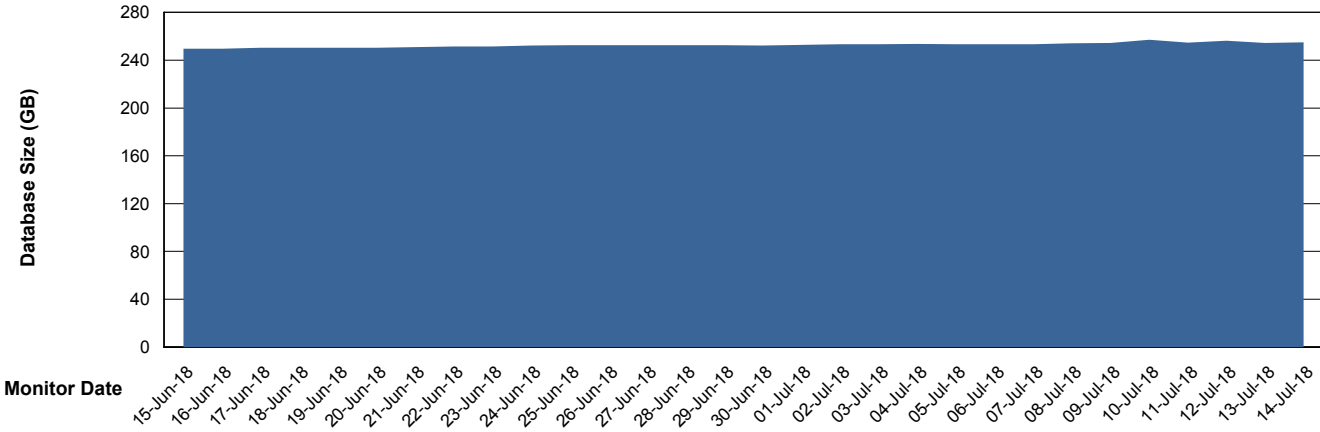

Weekly SLA Customer Report

Customer CSC_Production
Database ID 50

Database Performance CSCDB_Primary

Weekly SLA Customer Report

Customer CSC_Production
Database ID 50

Database Performance CSCDB_Standby

Weekly SLA Customer Report

Customer CSC_Production
 Database ID 50

DATABASE SIZE CSCDB_Primary

Database growth over last month

Database Tablespace CSCDB_Primary

Date	Tablespace Name	Filesize (Gb)	Usedsize (Gb)	Percentage free
14-Jul-18	ABSDATA	127	92	28
	INDX	188	160	15
13-Jul-18	ABSDATA	127	93	27
	INDX	188	160	15
12-Jul-18	ABSDATA	127	93	27
	INDX	188	160	15
11-Jul-18	ABSDATA	127	93	27
	INDX	184	160	13
10-Jul-18	ABSDATA	127	92	28
	INDX	184	159	14
09-Jul-18	ABSDATA	127	93	27
	INDX	184	159	14
08-Jul-18	ABSDATA	127	92	28
	INDX	184	159	14