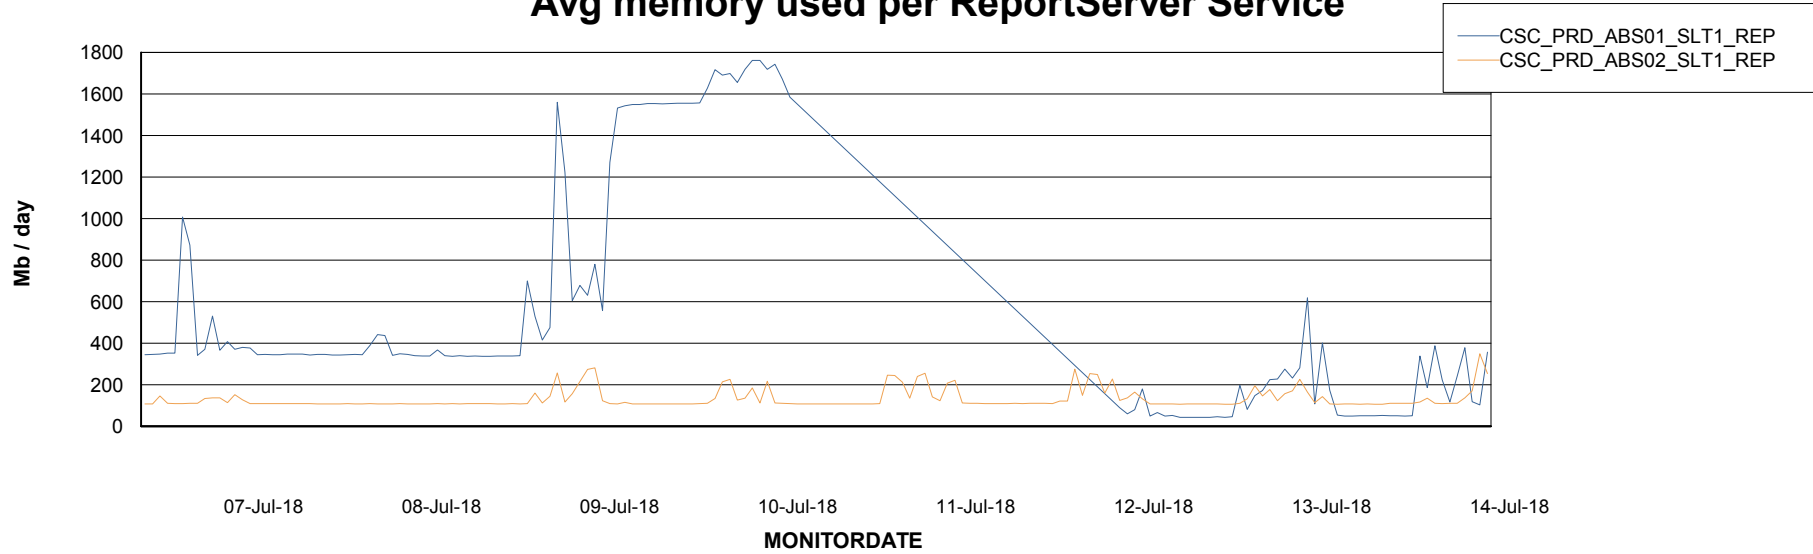

Avg memory used per ABS Server Service

Avg users per day per ABS server

Weekly SLA Customer Report

Customer CSC_Production
Database ID 50

ABSSolute Application ReportServer Services

Avg memory used per ReportServer Service