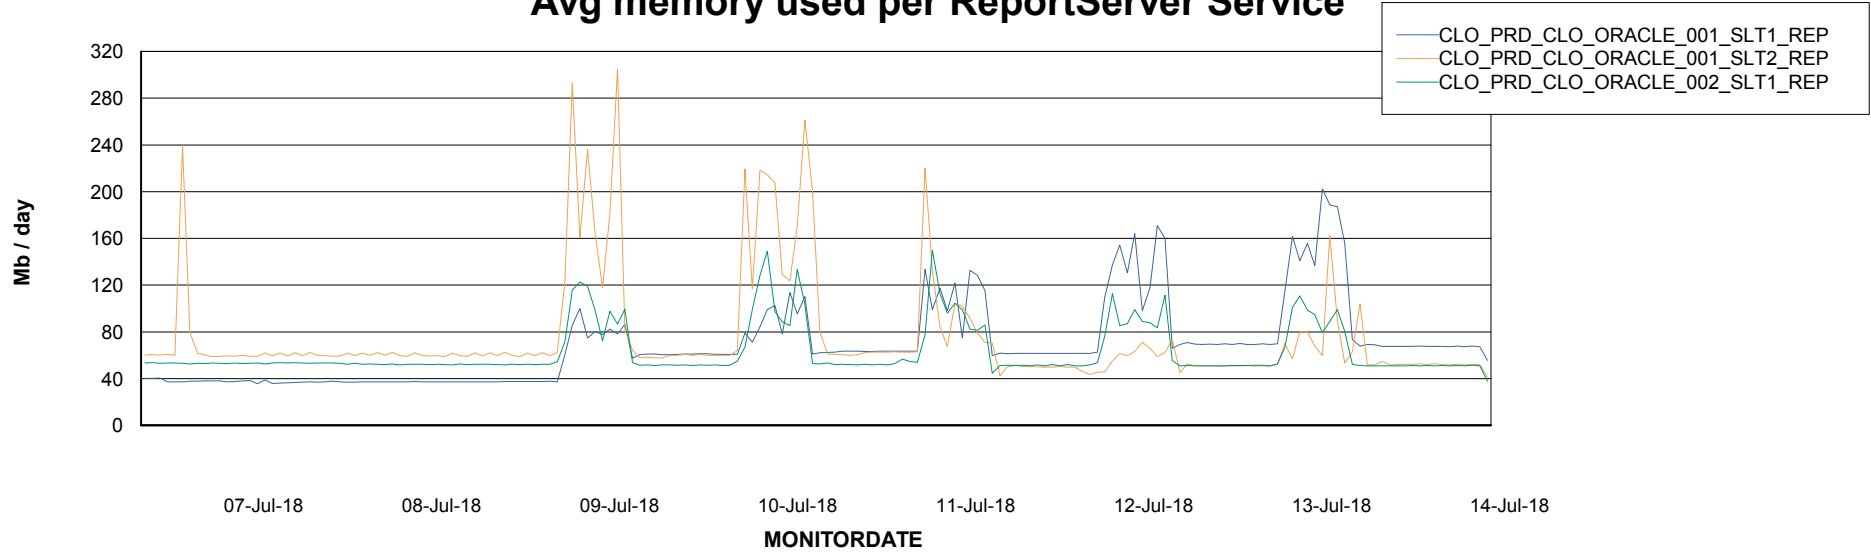

Avg users per day per ABS server

Weekly SLA Customer Report

Customer CLO Production
Database ID 38

ABSSolute Application ReportServer Services

Avg memory used per ReportServer Service

Weekly SLA Customer Report