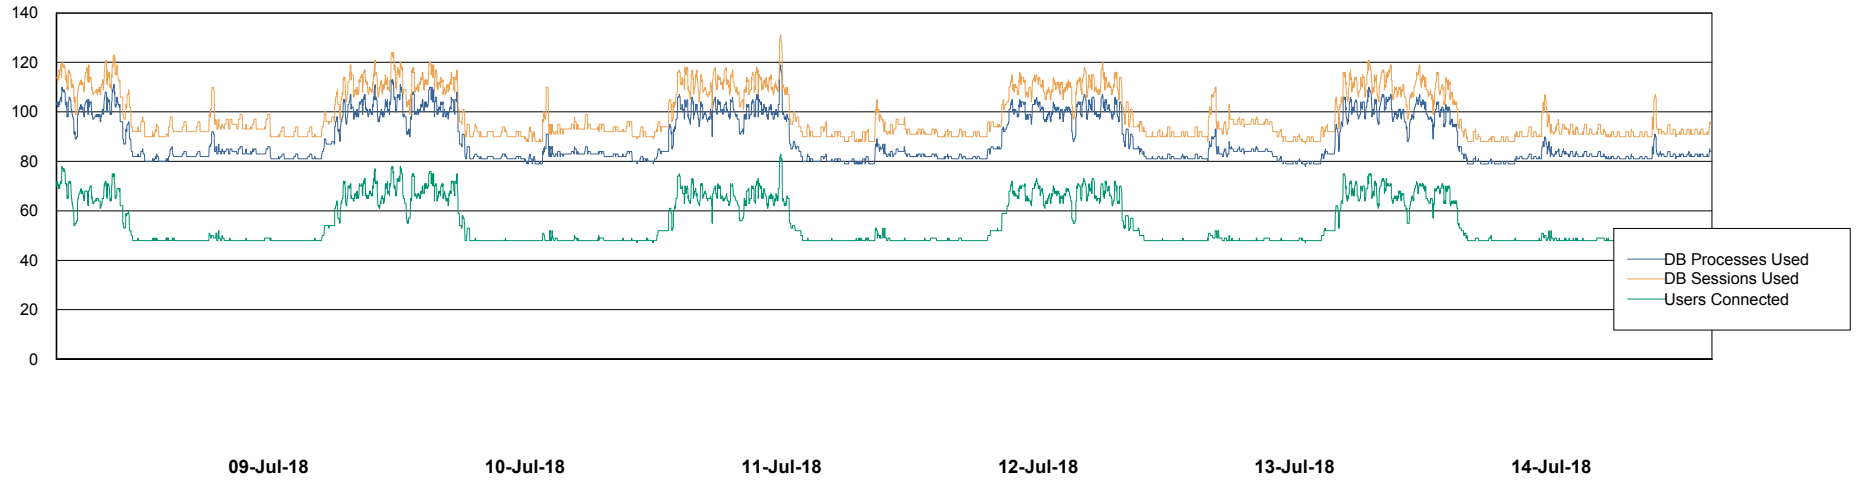

Database Performance CLODB_Production