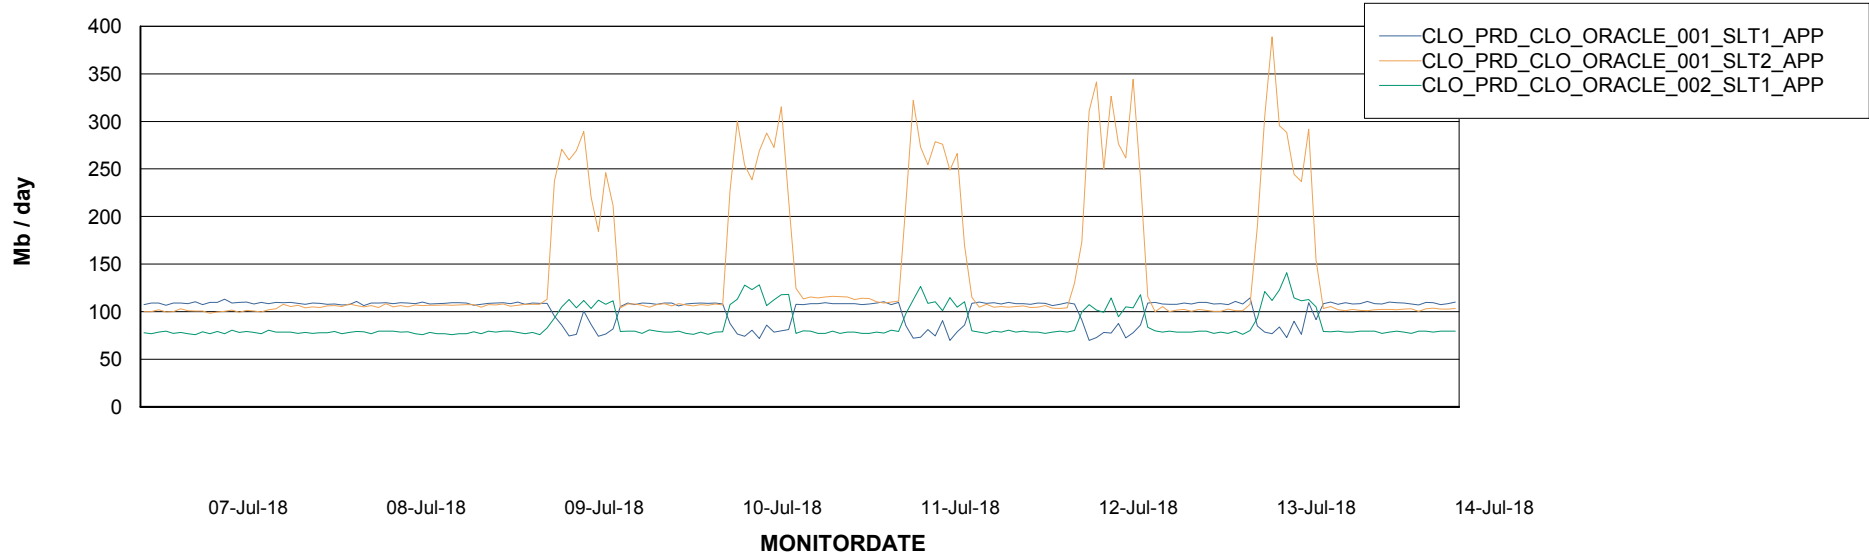

Standby Database Health CLO Production

Recovery lag for last 7 days

Weekly SLA Customer Report

Customer CLO Production
Database ID 38

ABSSolute Application Server Services

Avg memory used per ABS Server Service