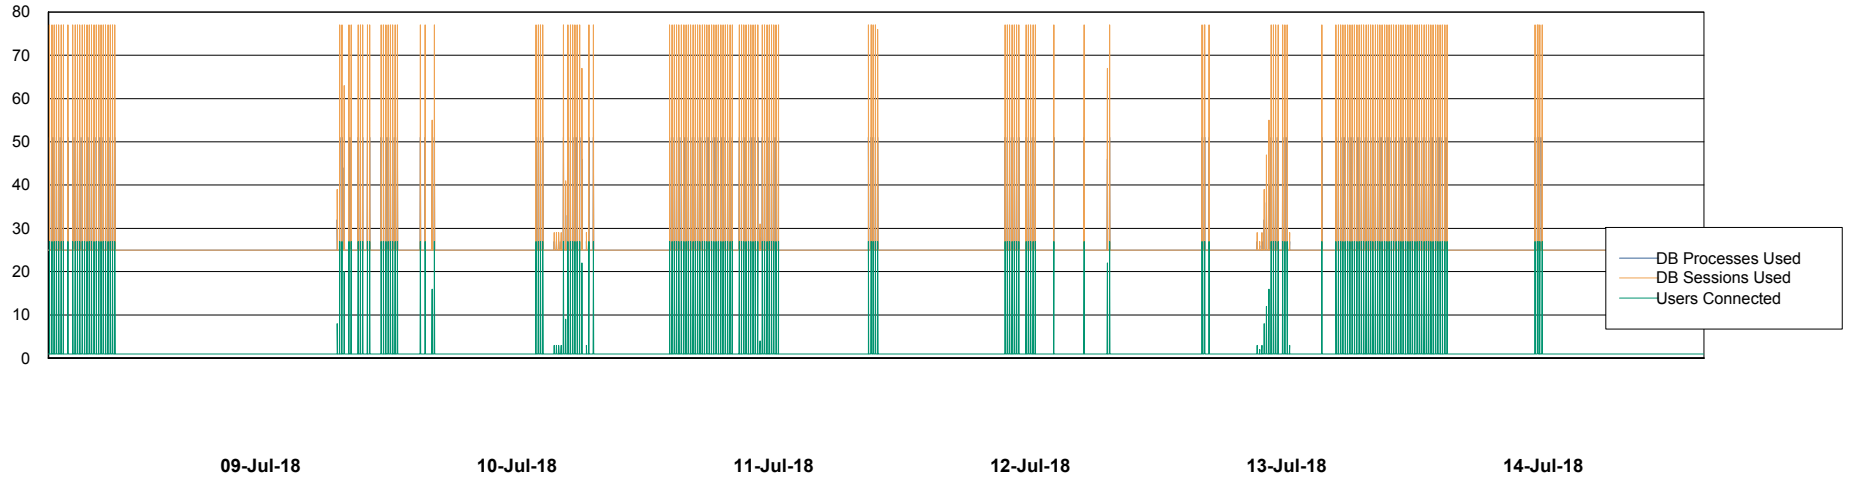

Weekly SLA Customer Report

Customer CLO Production
Database ID 38

Database Performance CLODB_Production

Weekly SLA Customer Report

Customer CLO Production
Database ID 38

Database Performance CLODB_Standby

Weekly SLA Customer Report