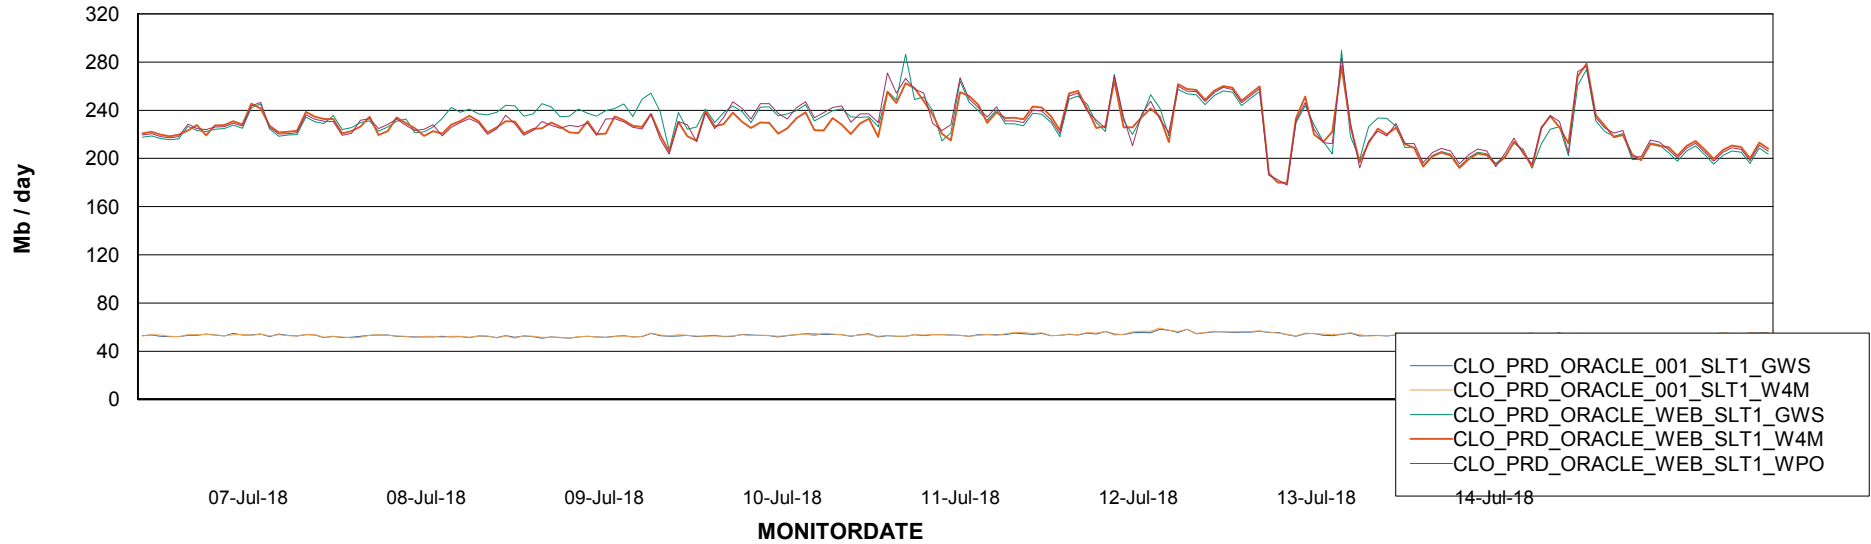

ABSolute Web Component Services

Avg memory used per ABS Web component