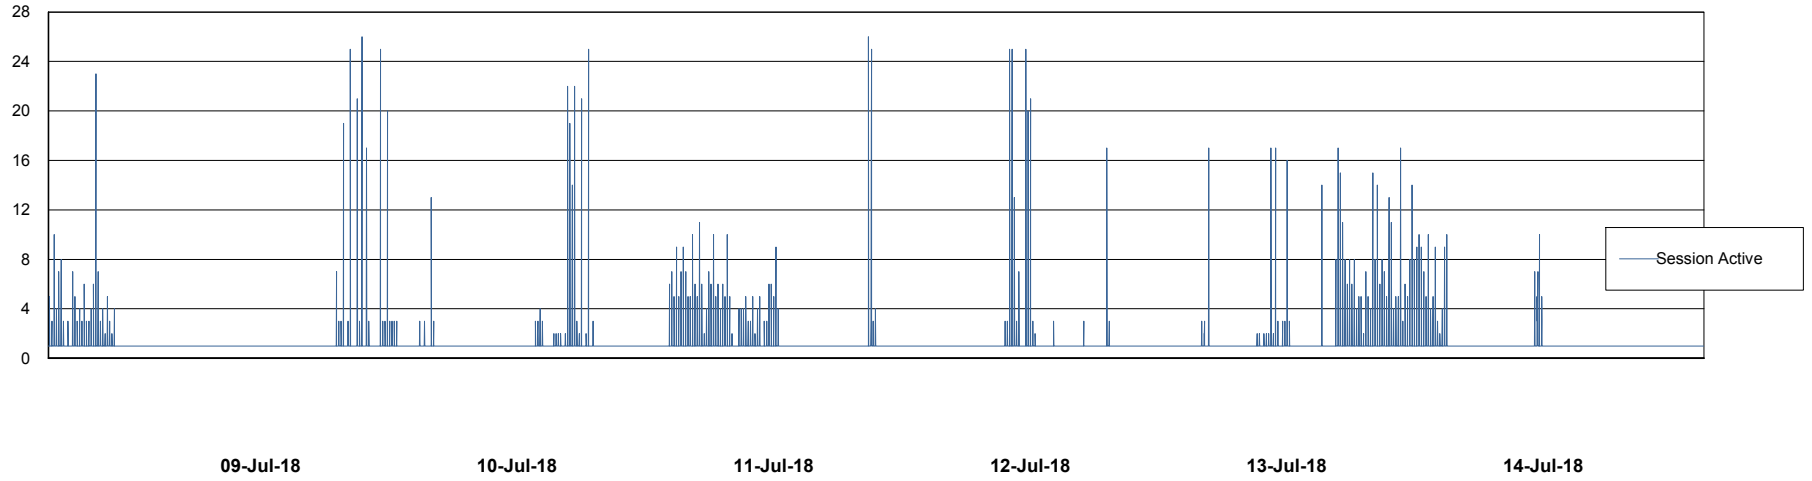

Weekly SLA Customer Report

Customer CLO Production
Database ID 38

Database Performance CLODB_Production

Weekly SLA Customer Report

Customer CLO Production
Database ID 38

Database Performance CLODB_Standby

Weekly SLA Customer Report