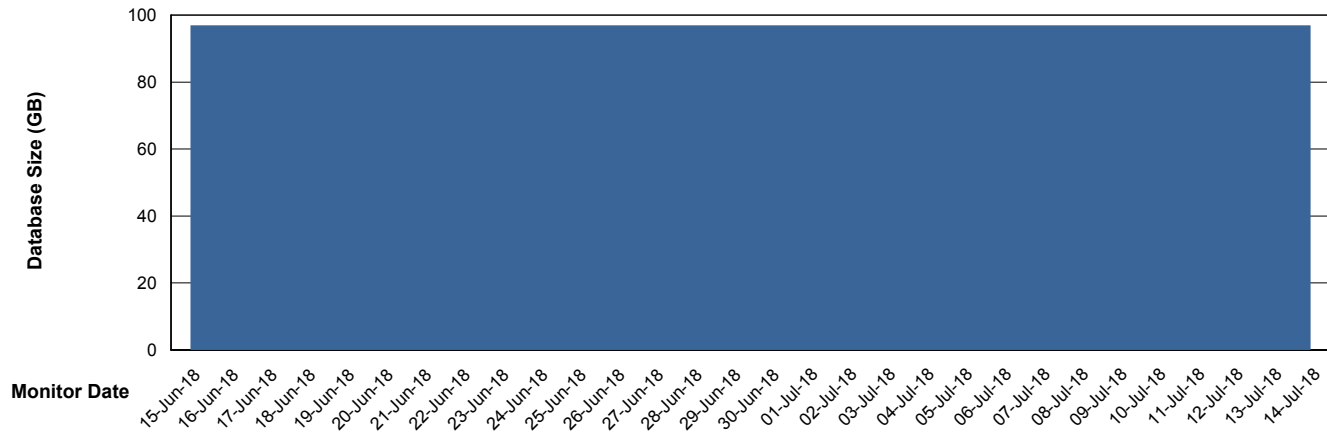

DATABASE SIZE CLODB_Test

Database growth over last month