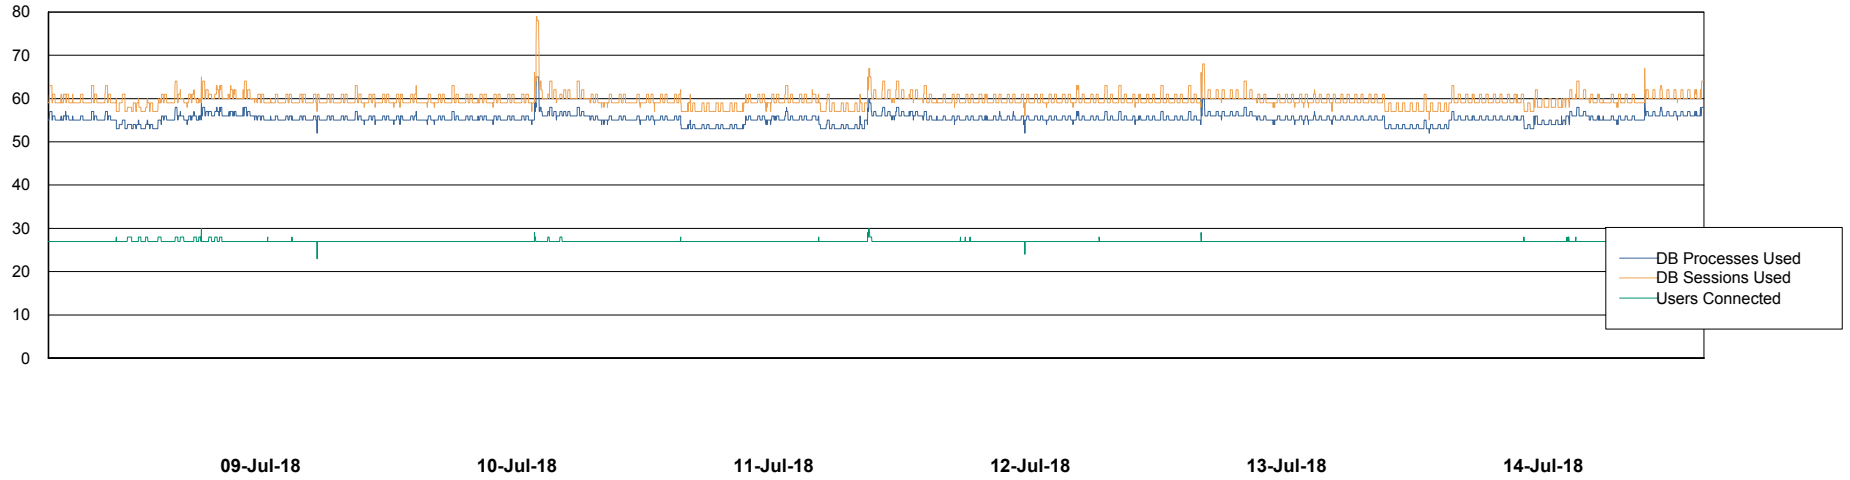

Database Performance CLODB_Test