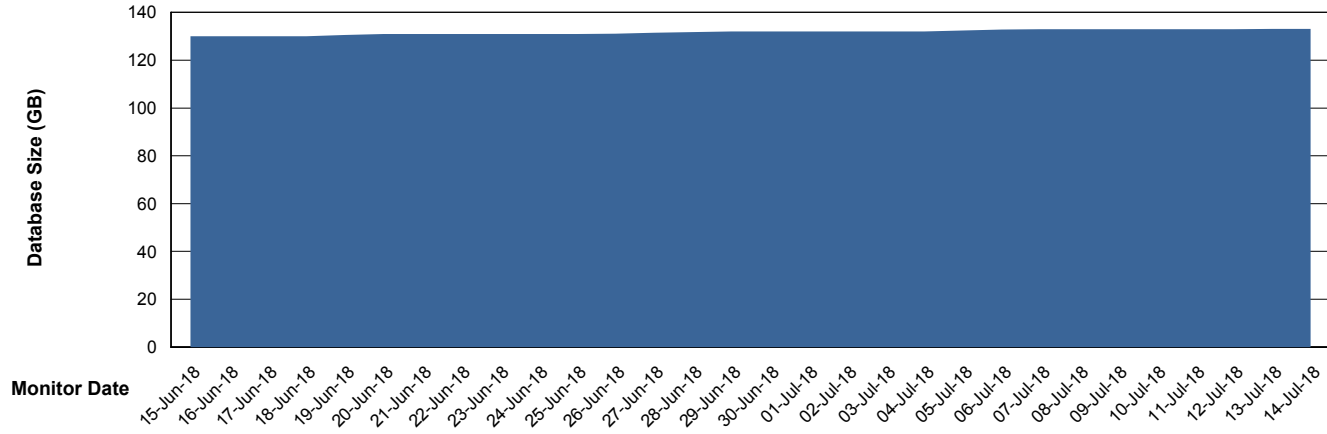

Weekly SLA Customer Report

Customer CLO Production
Database ID 38

Database Performance CLODB_Production

Weekly SLA Customer Report

Customer CLO Production
Database ID 38

Database Performance CLODB_Standby

Weekly SLA Customer Report

Customer CLO Production
Database ID 38

Database Performance CLODB_Test

Weekly SLA Customer Report

Customer CLO Production
Database ID 38

DATABASE SIZE CLODB_Production

Database growth over last month

DATABASE SIZE CLODB_Test

Database growth over last month

Weekly SLA Customer Report

Customer CLO Production
 Database ID 38

Database Tablespace CLODB_Production

Date	Tablespace Name	Filesize (Gb)	Usedsize (Gb)	Percentage free
14-Jul-18	ABSDATA	71	62	13
	INDX	73	70	4
13-Jul-18	ABSDATA	71	62	13
	INDX	73	70	4
12-Jul-18	ABSDATA	71	62	13
	INDX	73	70	4
11-Jul-18	ABSDATA	71	62	13
	INDX	73	69	5
10-Jul-18	ABSDATA	71	62	13
	INDX	73	69	5
09-Jul-18	ABSDATA	71	62	13
	INDX	73	69	5
08-Jul-18	ABSDATA	71	62	13
	INDX	73	69	5