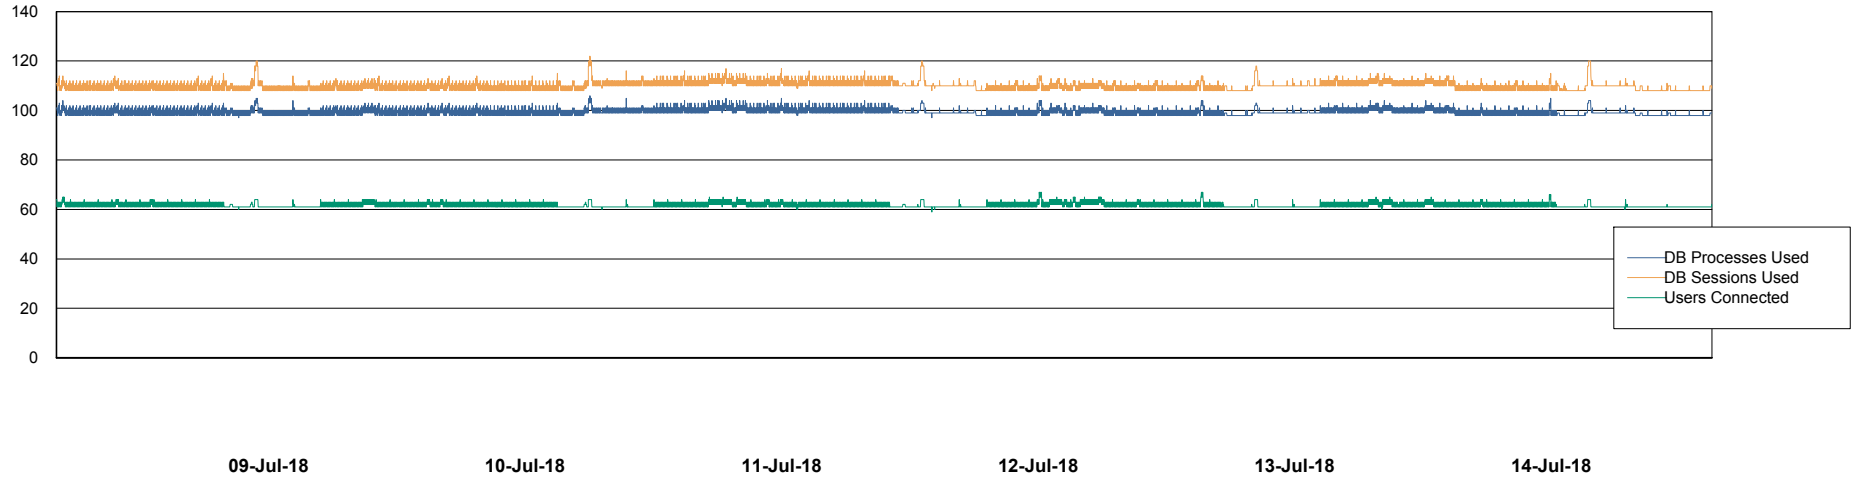

Harddisk Usage CIW_PRD_ORACLE2

	Free disk space on c: (%)	Total disk space on c: (Gb)	Free disk space on d: (%)	Total disk space on d: (Gb)	Free disk space on e: (%)	Total disk space on e: (Gb)
14-Jul-18	95	701	48	700	100	830
13-Jul-18	95	701	48	700	100	830
12-Jul-18	95	701	48	700	100	830
11-Jul-18	95	701	49	700	100	830
10-Jul-18	95	701	49	700	100	830
09-Jul-18	95	701	49	700	100	830
08-Jul-18	95	701	49	700	100	830

Weekly SLA Customer Report

Customer CIW Production
Database ID 45

Database Performance CIWDB_Production

Weekly SLA Customer Report

Customer CIW Production
Database ID 45

Database Performance CIWDB_Standby

Weekly SLA Customer Report