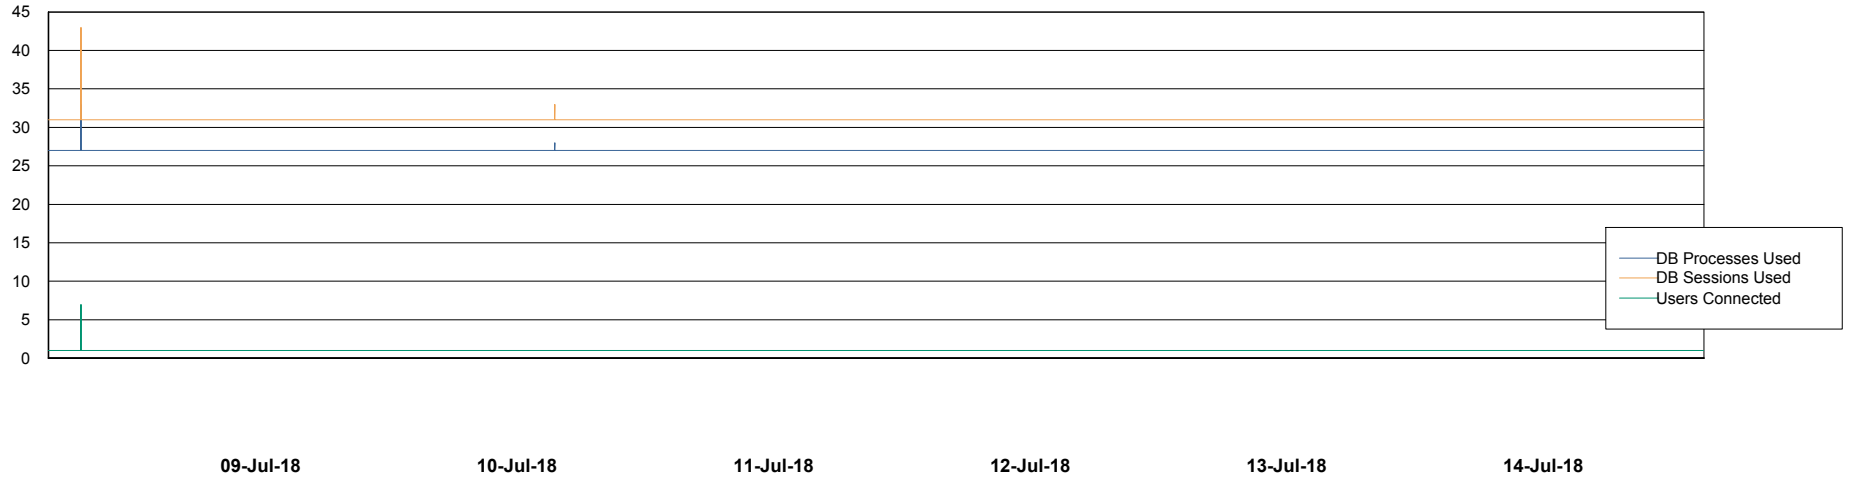

Weekly SLA Customer Report

Customer CIW Production
Database ID 45

Database Performance CIWDB_Production

Weekly SLA Customer Report

Customer CIW Production
Database ID 45

Database Performance CIWDB_Standby

Weekly SLA Customer Report

Customer CIW Production
 Database ID 45

DATABASE SIZE CIWDB_Production

Database growth over last month

Database Tablespace CIWDB_Production

Date	Tablespace Name	Filesize (Gb)	Usedsize (Gb)	Percentage free
14-Jul-18	ABSDATA	36	28	22
	INDX	5	3	40
13-Jul-18	ABSDATA	36	28	22
	INDX	5	3	40
12-Jul-18	ABSDATA	36	28	22
	INDX	5	3	40
11-Jul-18	ABSDATA	36	28	22
	INDX	5	3	40
10-Jul-18	ABSDATA	36	28	22
	INDX	5	3	40
09-Jul-18	ABSDATA	36	28	22
	INDX	5	3	40
08-Jul-18	ABSDATA	36	28	22
	INDX	5	3	40