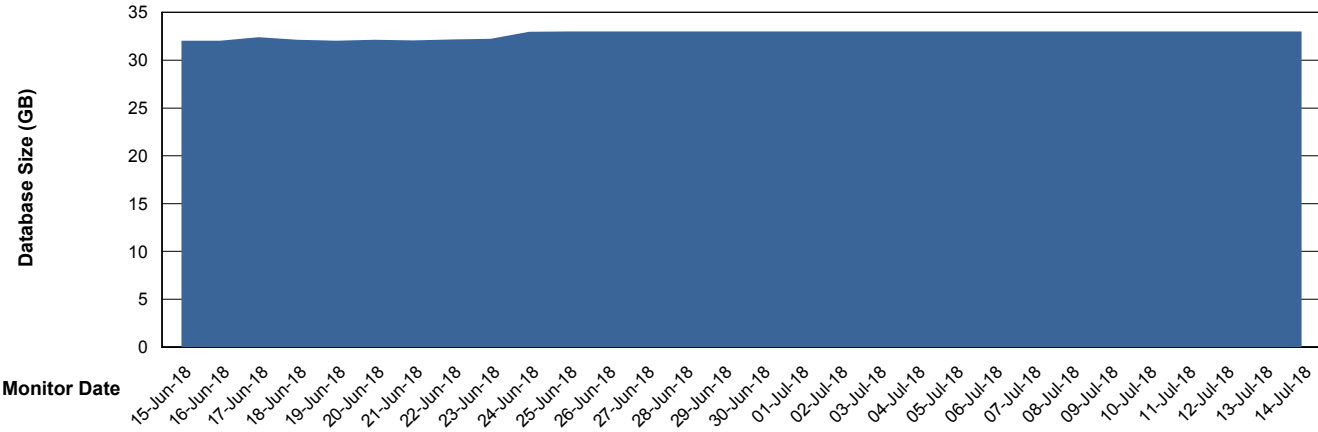

Weekly SLA Customer Report

Customer CIW Production
Database ID 45

Database Performance CIWDB_Production

Weekly SLA Customer Report

Customer CIW Production
Database ID 45

Database Performance CIWDB_Standby

Weekly SLA Customer Report

Customer CIW Production
 Database ID 45

DATABASE SIZE CIWDB_Production

Database growth over last month

Database Tablespace CIWDB_Production

Date	Tablespace Name	Filesize (Gb)	Usedsize (Gb)	Percentage free
14-Jul-18	ABSDATA	36	28	22
	INDX	5	3	40
13-Jul-18	ABSDATA	36	28	22
	INDX	5	3	40
12-Jul-18	ABSDATA	36	28	22
	INDX	5	3	40
11-Jul-18	ABSDATA	36	28	22
	INDX	5	3	40
10-Jul-18	ABSDATA	36	28	22
	INDX	5	3	40
09-Jul-18	ABSDATA	36	28	22
	INDX	5	3	40
08-Jul-18	ABSDATA	36	28	22
	INDX	5	3	40